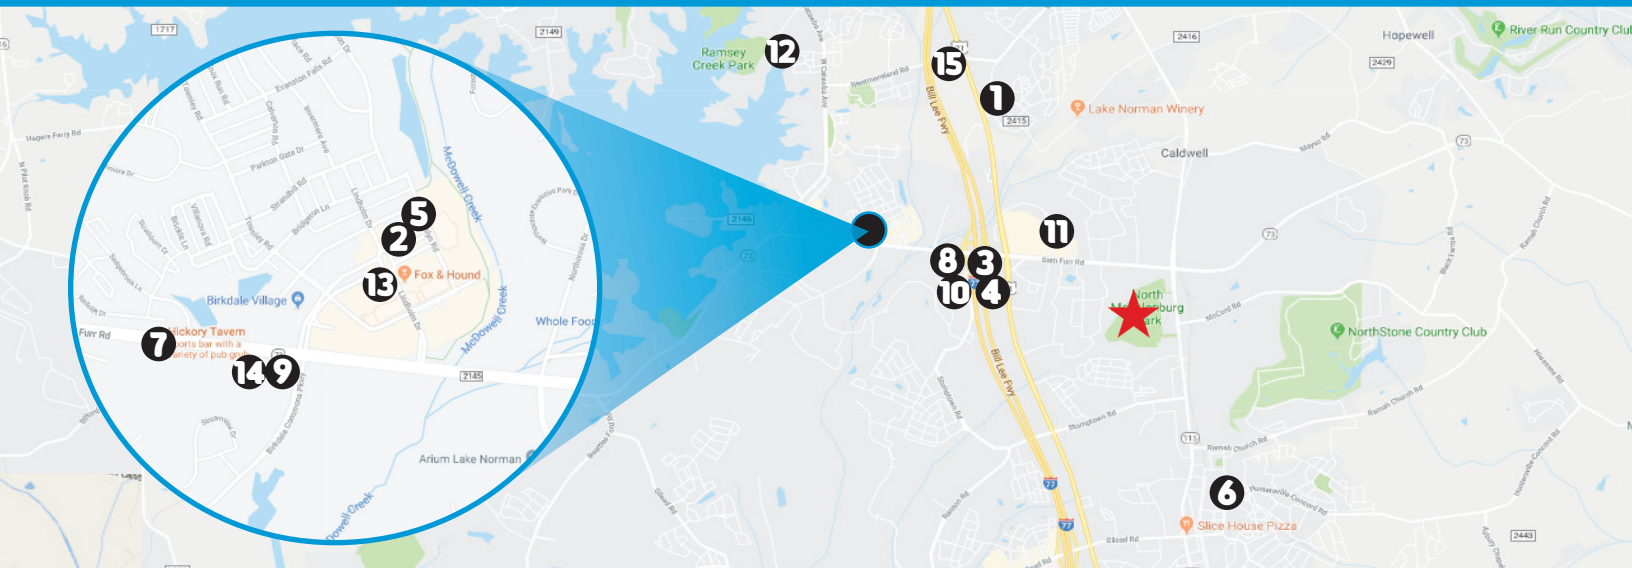

NEARBY DINING

North Mecklenburg Park

- | | | |
|---|--|---|
| <p>1 131 Main
17830 Statesville Rd
Cornelius, NC
704-896-0131</p> | <p>6 Harvey's Bar and Grill
13812 Cinnabar Pl
Huntersville, NC
704-947-5080</p> | <p>11 Panera Bread
9905 Knockando Ln
Huntersville, NC
704-655-1255</p> |
| <p>2 Brixx Wood Fired Pizza
16926 Birkdale Commons Pkwy
Huntersville, NC
704-894-0044</p> | <p>7 Hickory Tavern
9526 Birkdale Crossing Dr #30
Huntersville, NC
704-897-8490</p> | <p>12 Port City Club
18665 Harborside Dr
Cornelius, NC
704-765-1565</p> |
| <p>3 Chili's
16632 Statesville Rd
Huntersville, NC
704-895-0133</p> | <p>8 House of Taipei
16500 Northcross Dr
Huntersville, NC
704-987-7997</p> | <p>13 Red Rocks Cafe
8712 Lindholm Dr
Huntersville, NC
704-892-9999</p> |
| <p>4 Duckworth's Grill
16609 Statesville Rd
Huntersville, NC
704-237-4387</p> | <p>9 Inizio's Pizza Napoletana
16627 Birkdale Commons Pkwy
Huntersville, NC
980-296-3131</p> | <p>14 Shake Shack
16633 Birkdale Commons Pkwy
Huntersville, NC
704-396-8100</p> |
| <p>5 eeZ Fusion & Sushi
16925 Birkdale Commons Pkwy
Huntersville, NC
704-892-4242</p> | <p>10 La Unica
16203 Northcross Dr
Huntersville, NC
704-895-5378</p> | <p>15 Tenders Fresh Food
18341 Statesville Rd
Cornelius, NC
704-895-6017</p> |