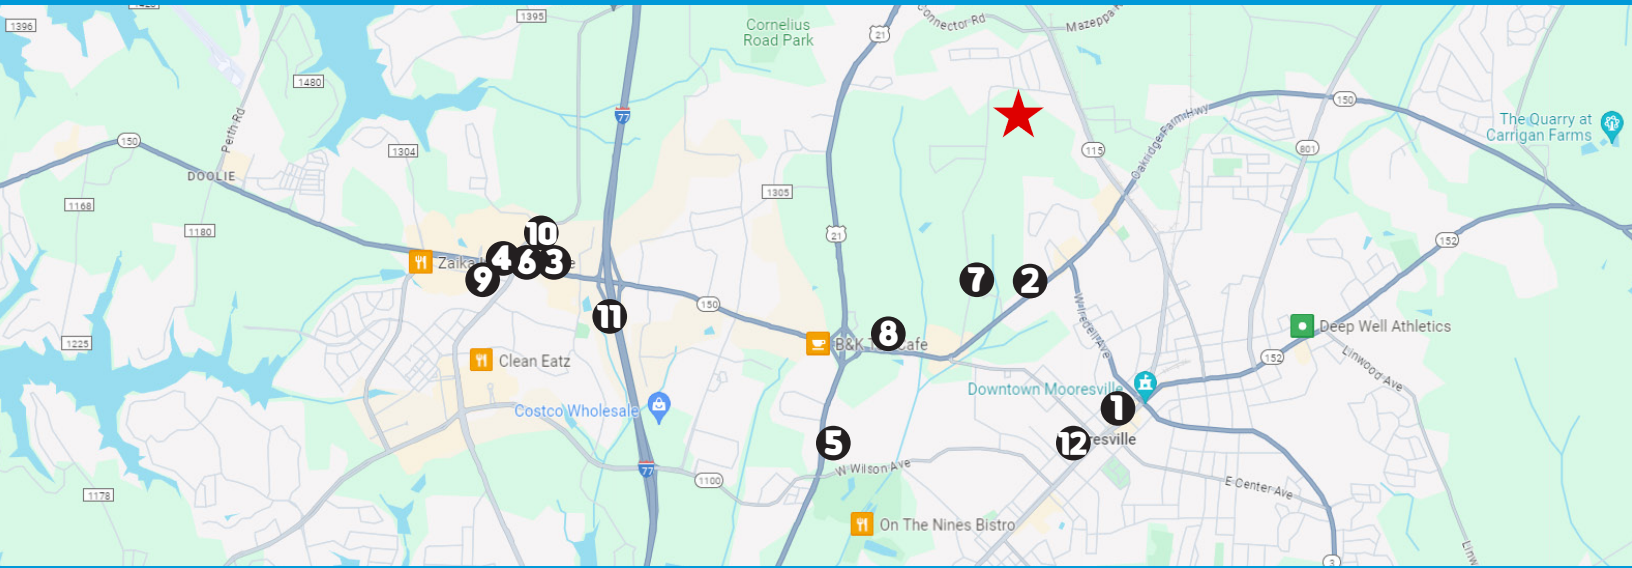

NEARBY DINING

Selma Burke Middle School

- | | | | | | |
|----------|---|----------|---|-----------|--|
| 1 | Bae's Burgers
246 N Main St
Mooresville, NC
704-664-7253 | 5 | I Bambini Italian Restaurant
2785 Charlotte Hwy #9
Mooresville, NC
704-799-9522 | 9 | Pisces Sushi Bar & Lounge
591 River Hwy A
Mooresville, NC
704-662-0062 |
| 2 | Burrito Loco
391 E Plaza Dr,
Mooresville, NC
704-663-0919 | 6 | Joe Fish Casual Seafood
510 River Hwy
Mooresville, NC
704-662-9880 | 10 | Poke Bros
510-17 River Hwy
Mooresville, NC
704-360-4303 |
| 3 | Davino's Pizza
484 River Hwy
Mooresville, NC
704-799-1493 | 7 | Lancaster's BBQ
515 Rinehardt Rd
Mooresville, NC
704-663-5807 | 11 | Pomodoro's
168 Norman Station Blvd
Mooresville, NC
704-663-6686 |
| 4 | Duckworth's Grill
& Taphouse
560 River Hwy
Mooresville, NC
704-799-2881 | 8 | Lotus
163 E Plaza Dr
Mooresville, NC
704-663-0613 | 12 | Trackside Restaurant
233 S Broad St
Mooresville, NC
704-663-3955 |