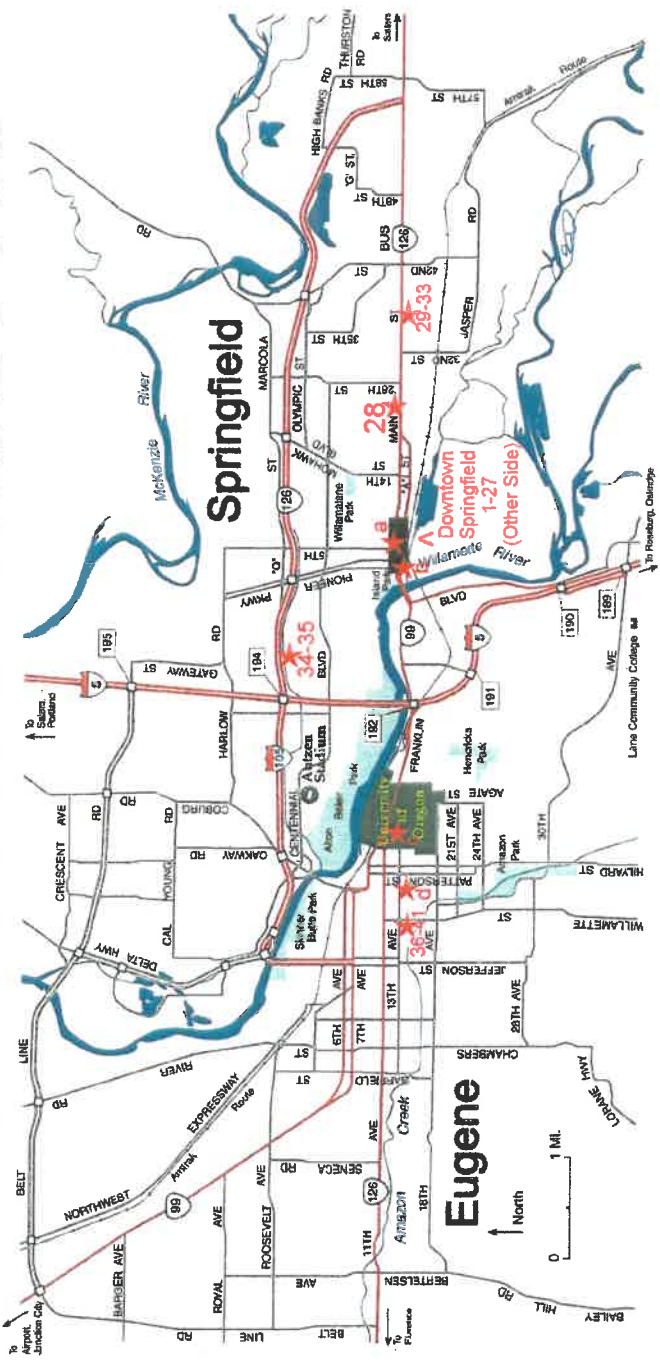

# THE SIMPSONS MURALS MAP

## EUGENE-SPRINGFIELD METRO AREA, OREGON

### -SPRINGFIELD-

2440 MAIN ST.

Bart & Homer Water Sking  
Bayne Gardner 2021

3585 MAIN ST. (ALL SIDES)

Area 51 Sign  
Bayne Gardner 2019

Kang  
Bayne Gardner 2019

Radioactive Man  
Bayne Gardner 2019

Snake & Donuts  
Bayne Gardner 2021