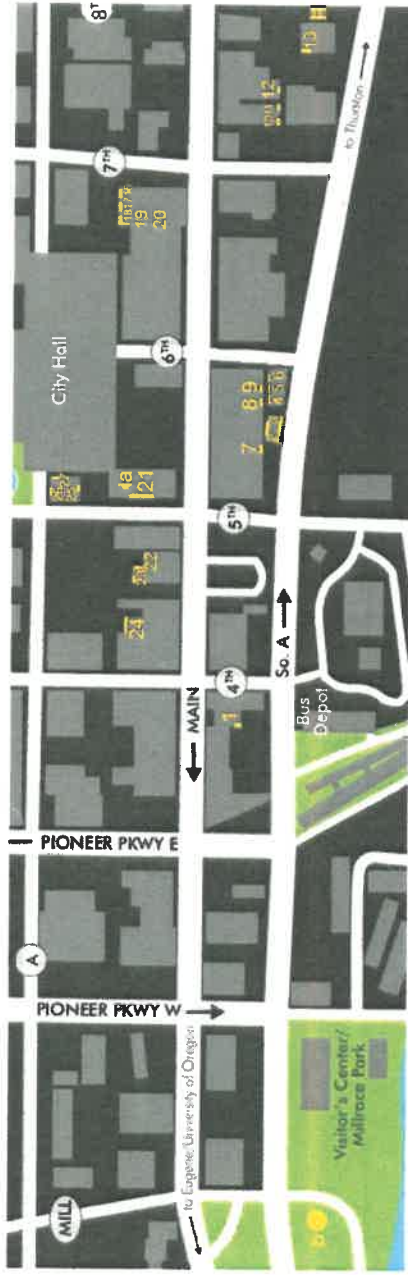

### -NON-MURALS-

500 MAIN ST. (INSIDE EAC)

Simpsons Couch  
Wed-Sat 10a-4p

SOUTH A ST. & MILL ST.

Oregon Statehood Memorial  
Charles Forrester 1960

E. 13TH AVE. (UO CAMPUS)

The Pioneer Statue  
Alexander Proctor 1919  
(Relocated)

550 E. 13TH AVE.

Max's Tavern  
Max Robinson 1932

# THE SIMPSONS MURALS MAP