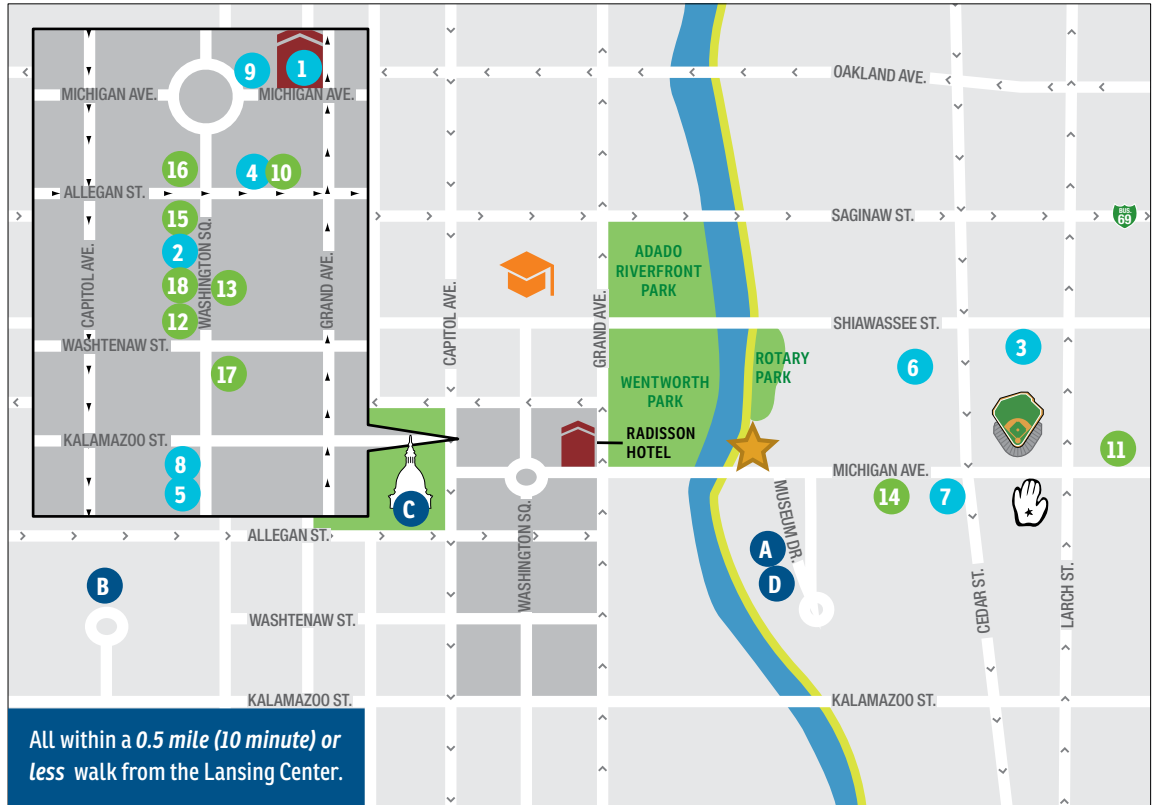

DOWNTOWN LANSING DINING & WALKING MAP

MAP KEY MAP NOT TO SCALE

-  Greater Lansing CVB
-  Lansing Center
-  Cooley Law School Stadium
-  Lansing Community College
-  State Capitol Building
-  Lansing River Trail

All within a 0.5 mile (10 minute) or less walk from the Lansing Center.

DINING—SIT DOWN

- 1 Capitol City Grille**
Radisson Hotel Lansing at the Capitol,
111 N. Grand Ave., Lansing, 48933
(517) 267-3459
radisson.com/lansingmi
- 2 EnVie**
210 S. Washington Sq., Lansing, 48933
(517) 318-6135
envie517.com
- 3 Lansing Brewing Company**
518 E. Shiawassee St., Lansing, 48912
(517) 371-2600
lansingbrewingcompany.com
- 4 Los Tres Amigos**
107 E. Allegan St., Lansing, 48933
(517) 316-0066
lostresamigosonline.com
- 5 Midtown Brewing Company**
402 S. Washington Sq., Lansing, 48933
(517) 977-1349
midtownbrewingco.com
- 6 MP Social**
313 N. Cedar St., Lansing, 48912
(517) 679-7365
mp-social.com
- 7 Nuthouse Sports Grill**
420 E. Michigan Ave., Lansing, 48933
(517) 484-NUTS (6887)
nuthousesportsgrill.com
- 8 Thai Village Restaurant**
400 S. Washington Sq., Lansing, 48933
(517) 371-1000
thaiyillagelansingmi.com
- 9 Troppo Italian Kitchen**
111 E. Michigan Ave., Lansing, 48933
(517) 371-4000
troppoitaliankitchen.com

DINING—QUICK CASUAL

- 10 AnQi Sushi Express**
111 E. Allegan St., Lansing, 48933
(517) 485-9688
anqsushi.wixsite.com/home
- 11 Batter Up Bistro**
621 E. Michigan Ave., Lansing, 48912
(517) 575-6717
batterupbistro.com
- 12 Domino's**
234 S. Washington Sq., Lansing, 48933
(517) 372-3030
dominos.com
- 13 For Crepe Sake**
221 S. Washington Sq., Lansing, 48933
(517) 374-0401
forcrepesake.com
- 14 Good Slice Pizza Co.**
414 E. Michigan Ave., Lansing, 48933
(517) 290-2649
goodslicepizza.com