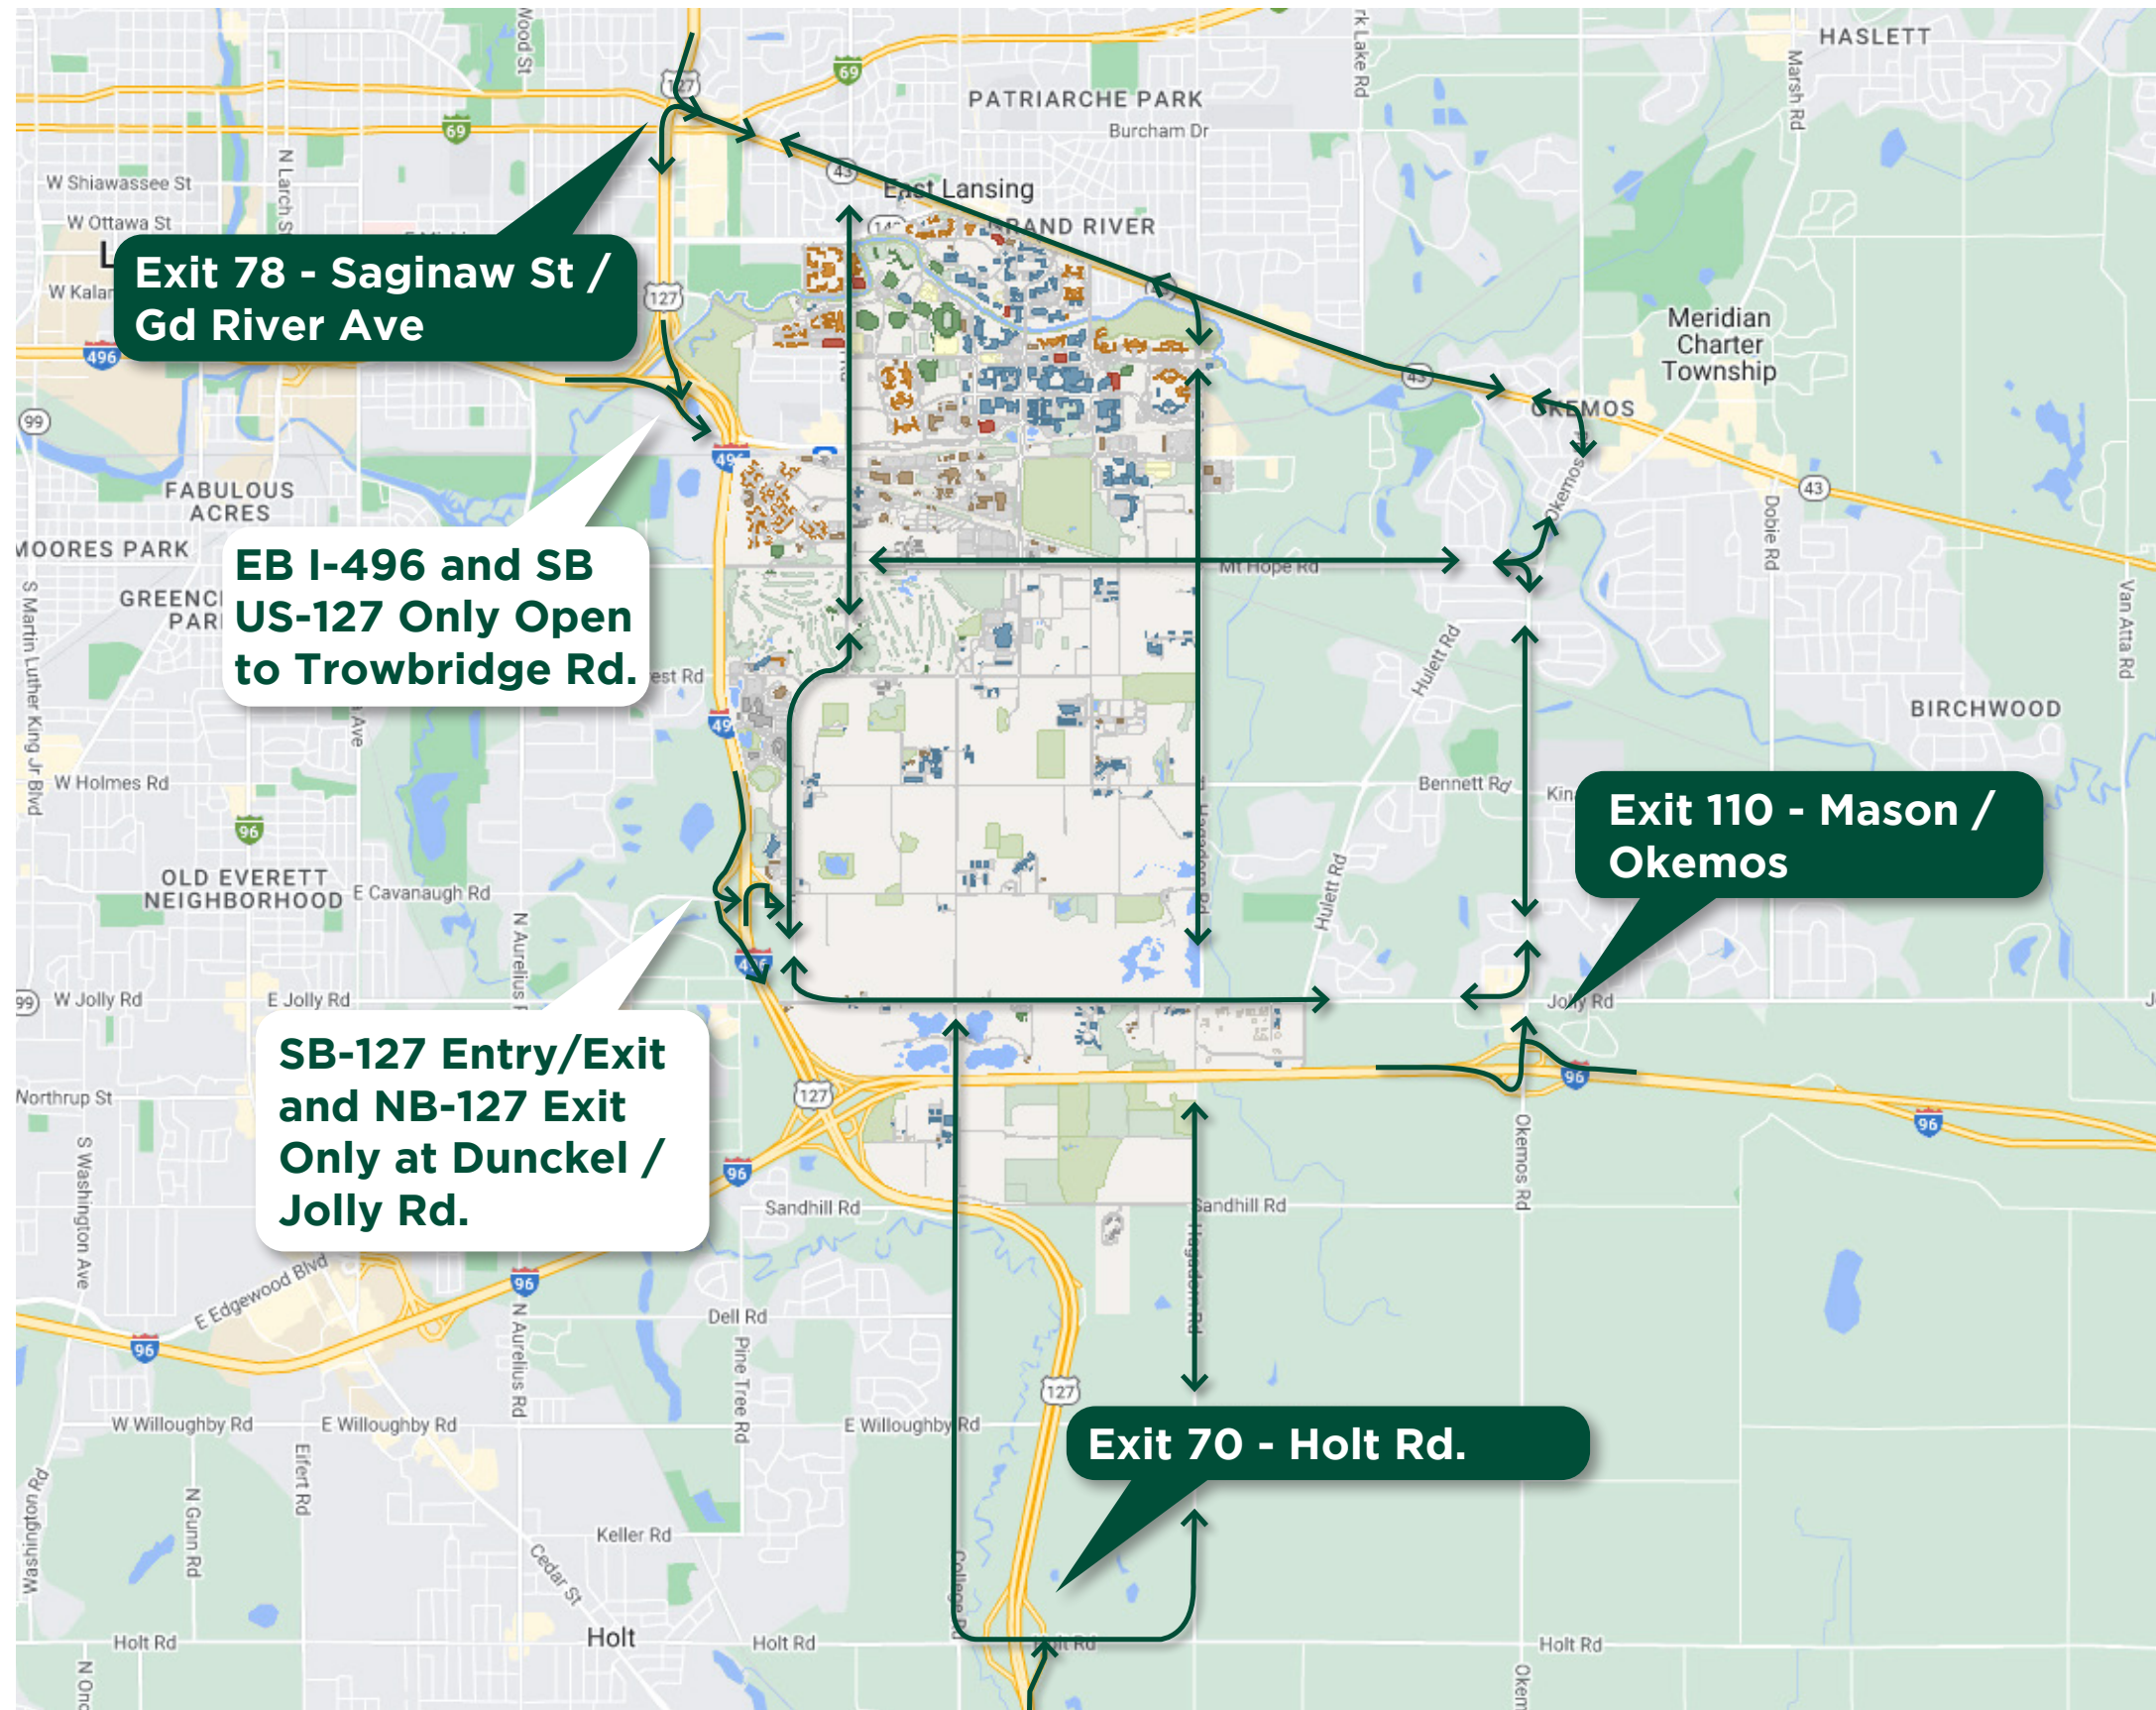

MICHIGAN STATE

UNIVERSITY

**US-127 Reconstruction
Campus Traffic Impacts**

2024 - 2025

US-127 Reconstruction Project

Project Overview and Highway Exit Recommendations for Campus Access

US-127 Reconstruction Project

Stage 3B.2: June 2024 - November 2024

US-127 Reconstruction Project

Stage 4: March 2025 - November 2025

US-127 Reconstruction Project

Campus Access - Detailed View for 2024

The image features a teal background with a faint, repeating pattern of bare tree branches. In the center, the text "MICHIGAN STATE UNIVERSITY" is displayed in white, uppercase, serif font. The words "MICHIGAN STATE" are on the top line, followed by a thin white horizontal line, and then "UNIVERSITY" on the bottom line.