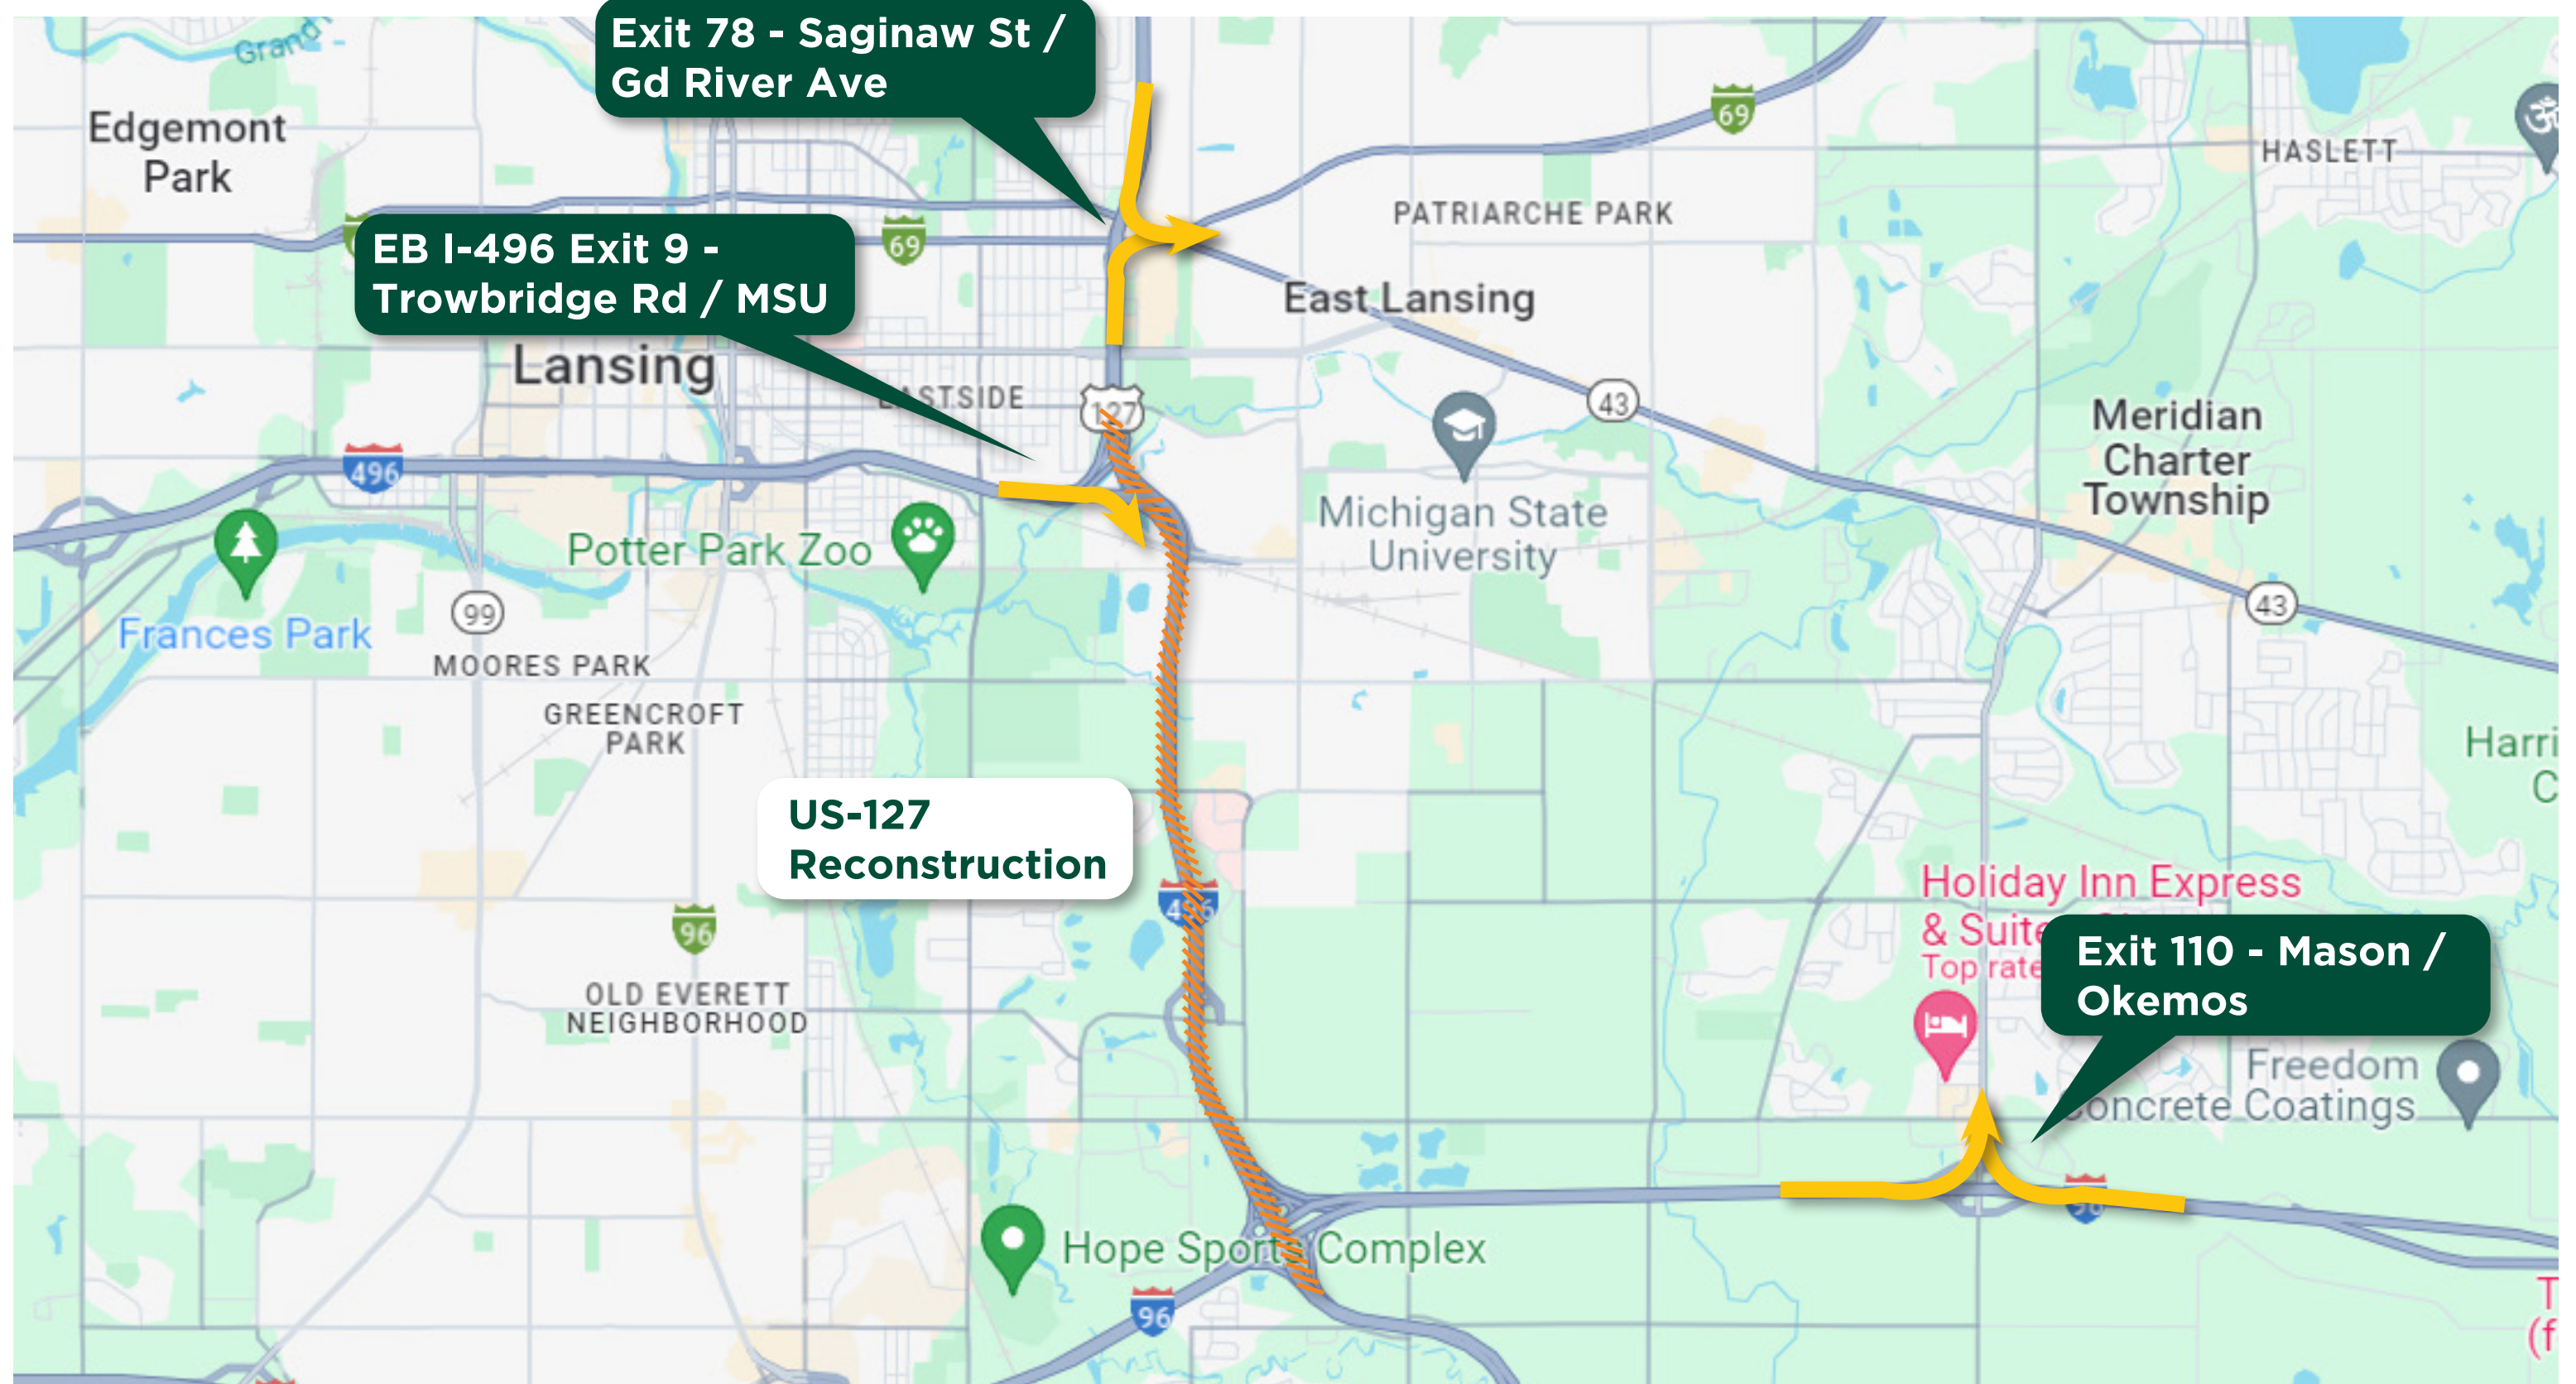

MICHIGAN STATE

UNIVERSITY

**US-127 Reconstruction
Campus Traffic Impacts**

2024 - 2025

US-127 Reconstruction Project

Project Overview and Highway Exit Recommendations for Campus Access

US-127 Reconstruction Project

Stage 3B.2: June 2024 - November 2024

US-127 Reconstruction Project

Stage 4: March 2025 - November 2025

US-127 Reconstruction Project

Campus Access - Detailed View for 2024

The image features a teal background with a faint, repeating pattern of bare tree branches. In the center, the text "MICHIGAN STATE UNIVERSITY" is displayed in white, uppercase, serif font. The words "MICHIGAN STATE" are on the top line, followed by a thin white horizontal line, and then "UNIVERSITY" on the bottom line.

MICHIGAN STATE

UNIVERSITY