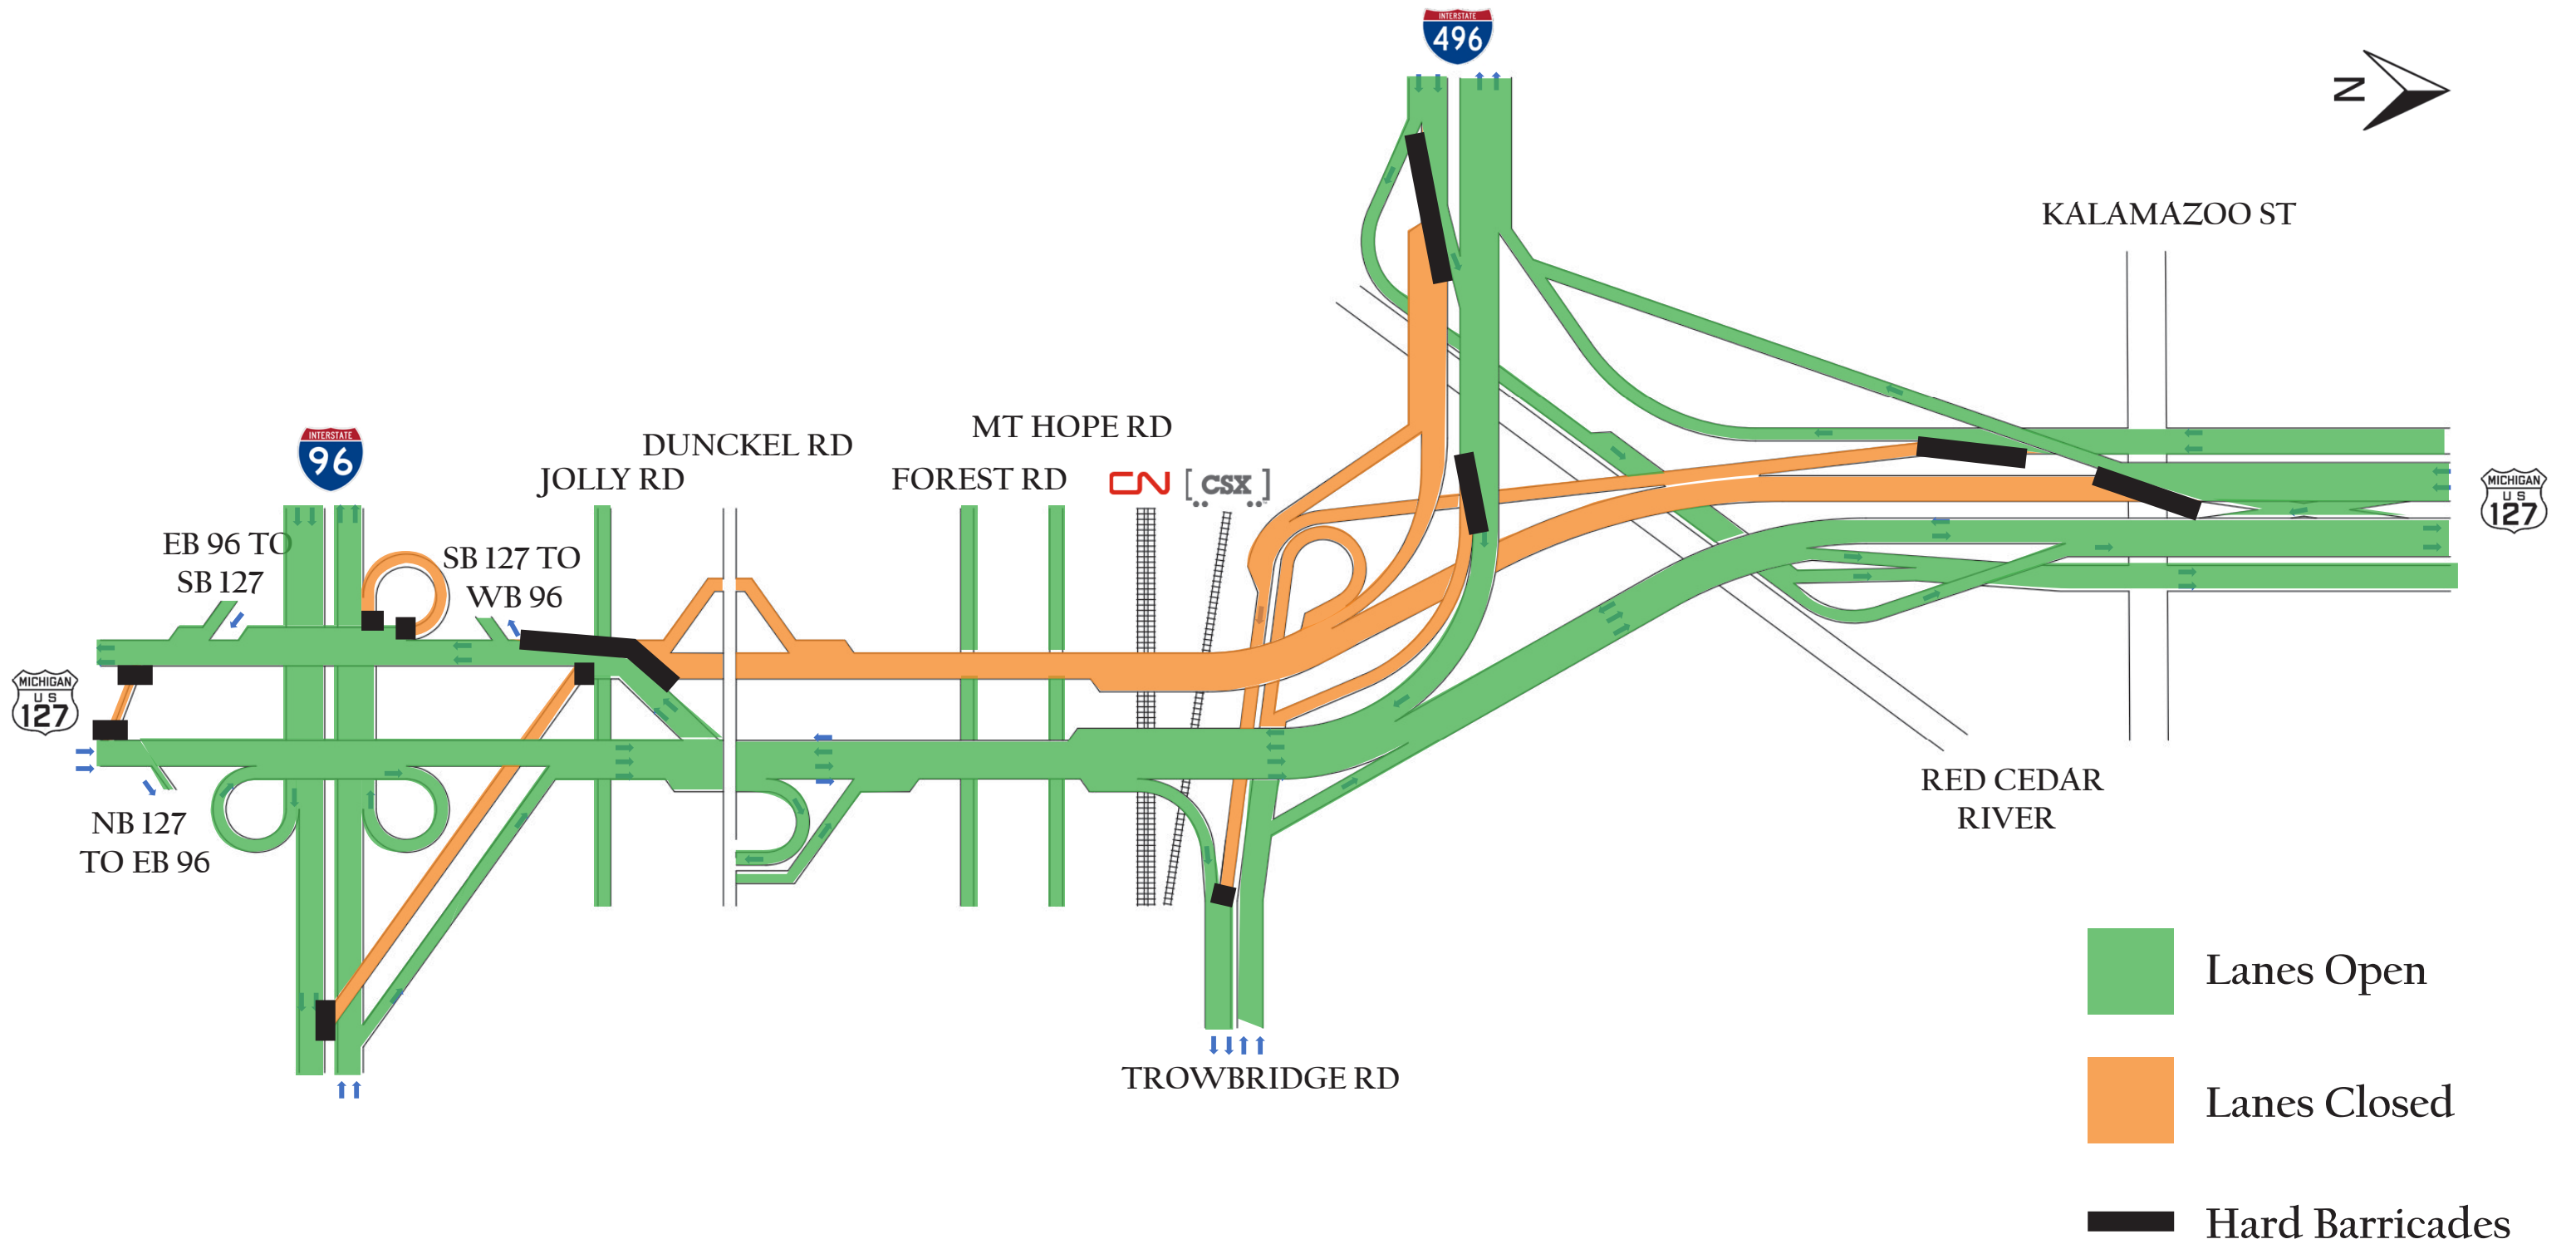

MICHIGAN STATE

UNIVERSITY

**US-127 Reconstruction
Campus Traffic Impacts**

2024 - 2025

US-127 Reconstruction Project

Project Overview and Highway Exit Recommendations for Campus Access

US-127 Reconstruction Project

Stage 3B.2: June 2024 - November 2024

US-127 Reconstruction Project

Stage 4: March 2025 - November 2025

US-127 Reconstruction Project

Campus Access - Detailed View for 2024

The image features a teal background with a faint, repeating pattern of bare tree branches. In the center, the text "MICHIGAN STATE UNIVERSITY" is displayed in white, uppercase, serif font. The words "MICHIGAN STATE" are on the top line, followed by a thin white horizontal line, and then "UNIVERSITY" on the bottom line.