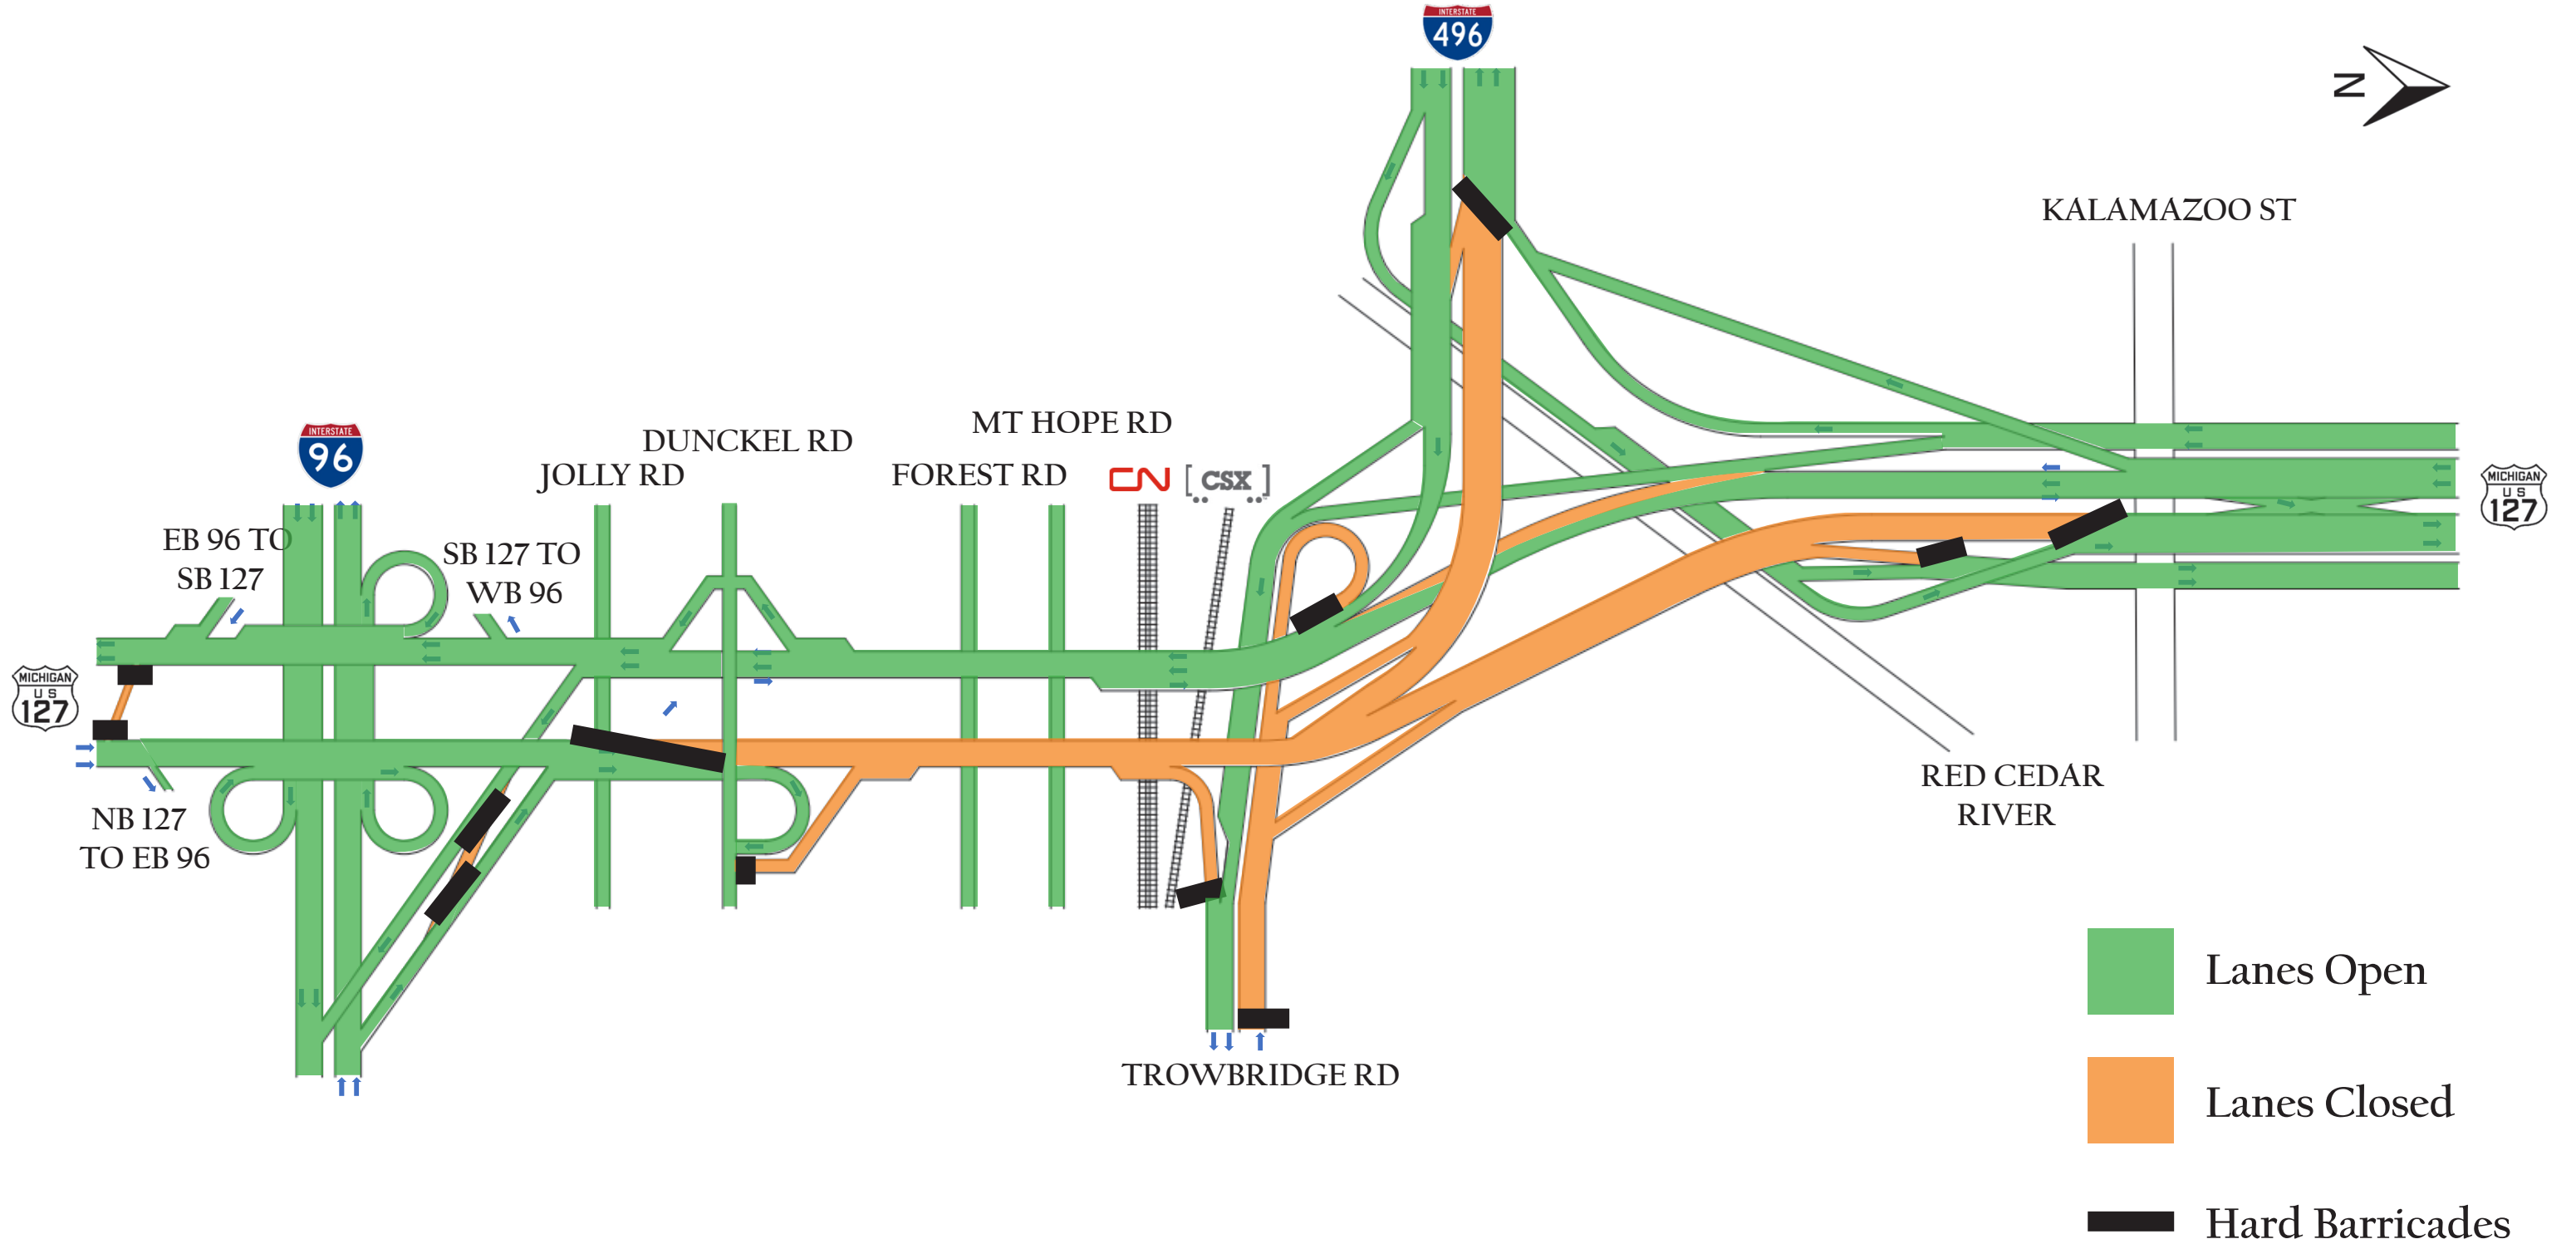

MICHIGAN STATE

UNIVERSITY

**US-127 Reconstruction
Campus Traffic Impacts**

2024 - 2025

US-127 Reconstruction Project

Project Overview and Highway Exit Recommendations for Campus Access

US-127 Reconstruction Project

Stage 3B.2: June 2024 - November 2024

US-127 Reconstruction Project

Stage 4: March 2025 - November 2025

US-127 Reconstruction Project

Campus Access - Detailed View for 2024

The image features a teal background with a faint, repeating pattern of bare tree branches. In the center, the text "MICHIGAN STATE UNIVERSITY" is displayed in white, uppercase, serif font. The words "MICHIGAN STATE" are on the top line, followed by a thin white horizontal line, and then "UNIVERSITY" on the bottom line.