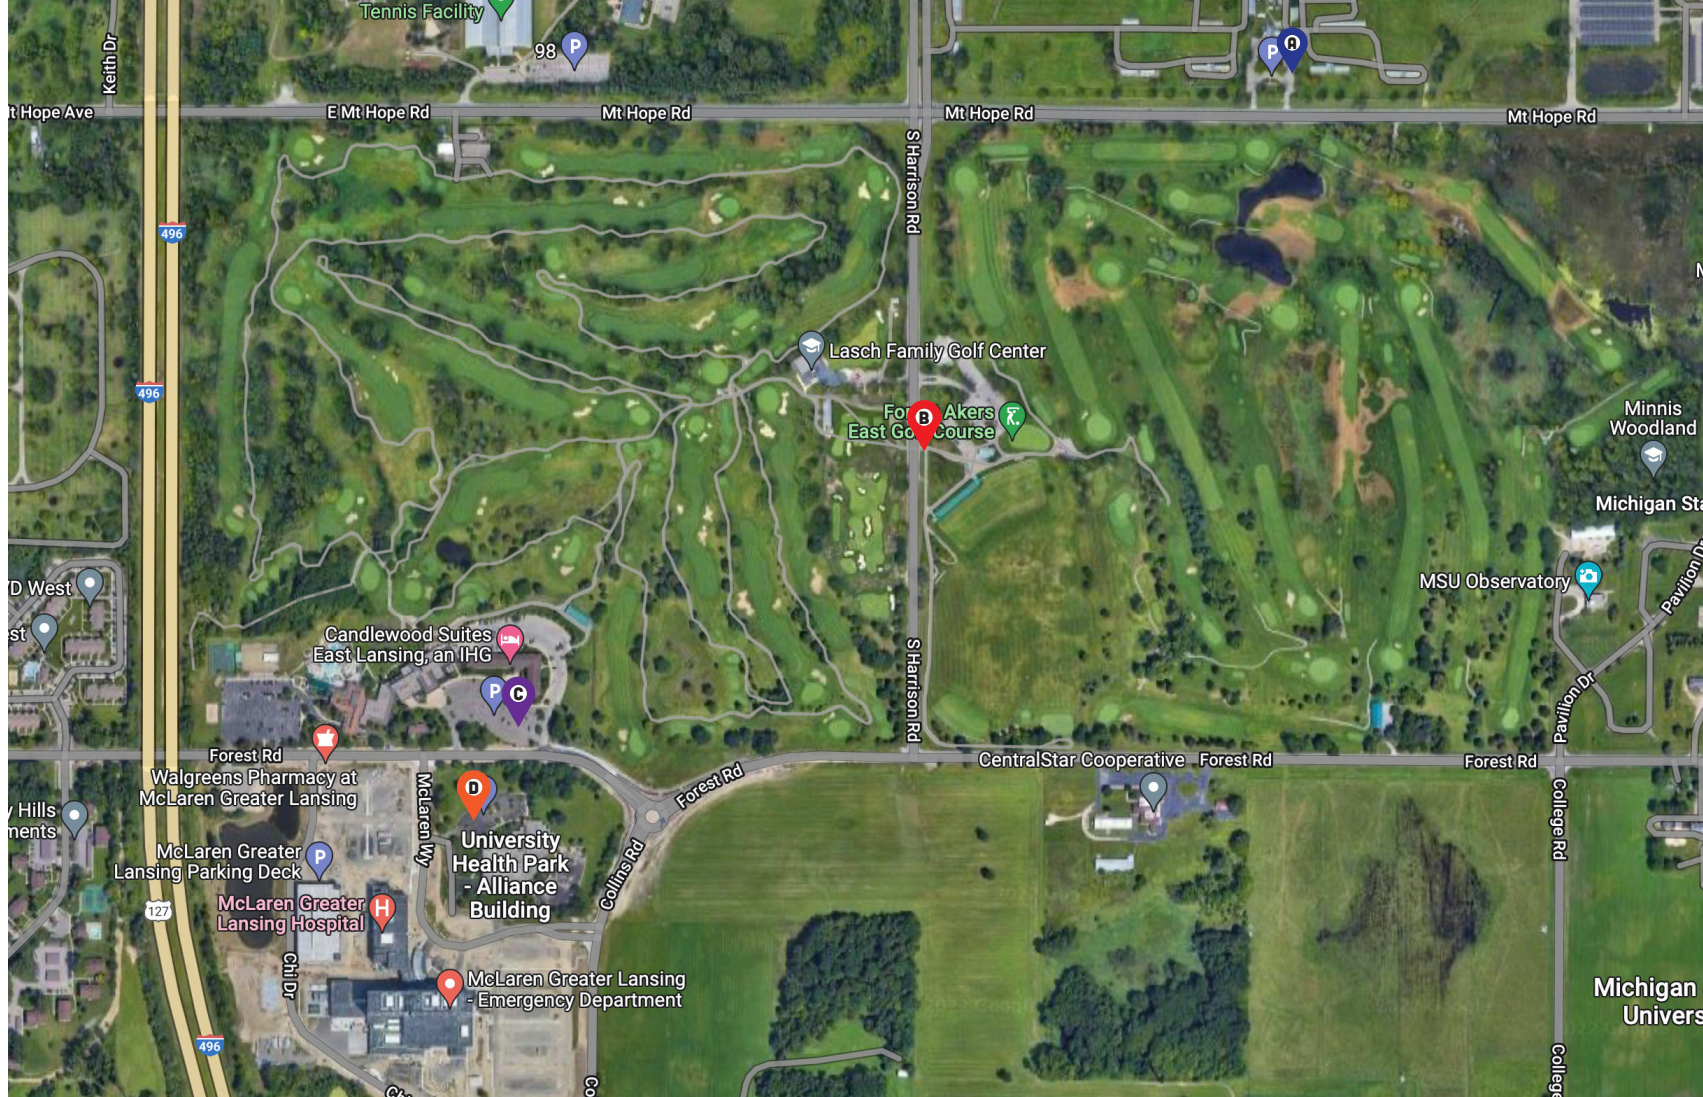

2022 NCAA DIII MEN'S AND WOMEN'S PRE-NATIONAL MEET PARKING MAP LOCATION: FOREST AKERS GOLF COURSE

A: SPECTATOR PARKING AND ENTRANCE
LOT 89 FANS WILL WALK ACROSS THE STREET TO ENTER THE COURSE AND FOLLOW THE SIGNAGE TO THE START LINE

HOSTED BY
OLIVET COLLEGE AND GREATER LANSING SPORTS AUTHORITY
#LANSINGSPORTS