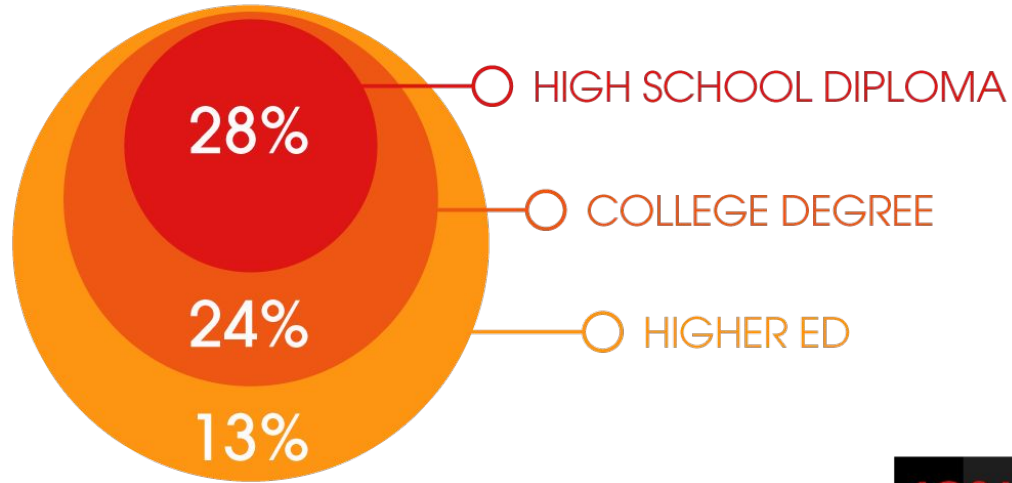

**SEVEN
MOUNTAINS**
MEDIA

**SEVEN
MOUNTAINS
CREATIVE**
INFINITE POSSIBILITIES

Mobile Conquesting

*Presented By: Christy Shoemaker
Tourism Specialist*

EDUCATION

\$83,000

MEDIAN HOUSEHOLD INCOME

60%
FEMALE
40%
MALE

AGES

DIGITAL AT YOUR FINGERTIPS!

#1 Facebook is the worlds most active social media platform

#1 Instagram is the most used social platform for following brands

62% of users research brands & products on Instagram

32 is the median age of a Facebook user

50% of the eligible (13+) US pop. uses Instagram

12 is the number of ads an average Facebook user clicks on in 30 days

audience network

by Facebook

Where are some of the streaming places my OTT ads will run?

US adults average time spent daily with digital audio is 1 hour and 45 minutes

- **75% of US population 12+ listened to online audio last week**

- **89% of US population 12-34 listened to online audio last week**