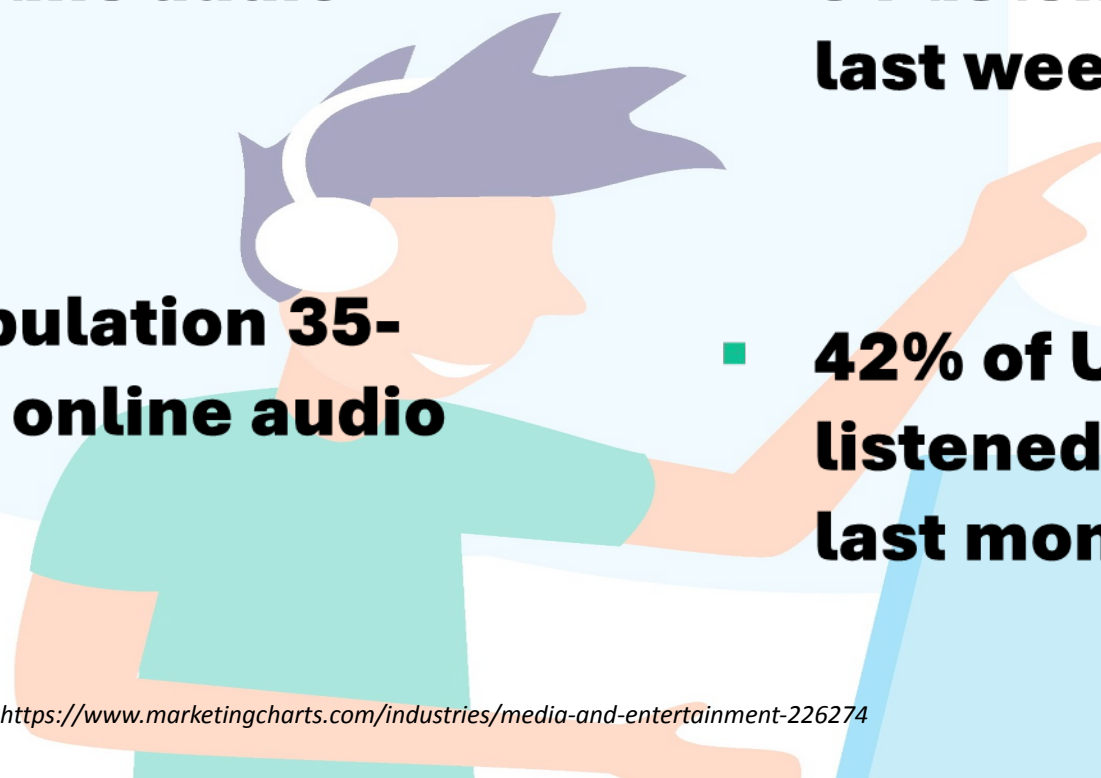

US adults average time spent daily with digital audio is 1 hour and 45 minutes

- **75% of US population 12+ listened to online audio last week**

- **89% of US population 12-34 listened to online audio last week**

- **85% of US population 35-54 listened to online audio last week**

- **42% of US population listened to a podcast in the last month**