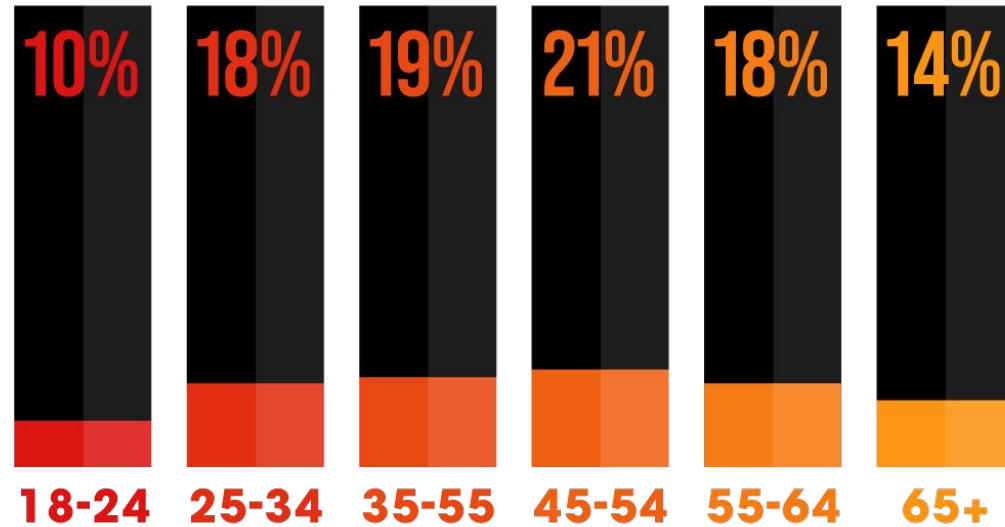

**SEVEN
MOUNTAINS**
MEDIA

**SEVEN
MOUNTAINS
CREATIVE**
INFINITE POSSIBILITIES

Mobile Conquesting

*Presented By: Christy Shoemaker
Tourism Specialist*

EDUCATION

\$83,000

MEDIAN HOUSEHOLD INCOME

60%
FEMALE
40%
MALE

AGES

DIGITAL AT YOUR FINGERTIPS!

#1 Facebook is the worlds most active social media platform

#1 Instagram is the most used social platform for following brands

62% of users research brands & products on Instagram

32 is the median age of a Facebook user

50% of the eligible (13+) US pop. uses Instagram

12 is the number of ads an average Facebook user clicks on in 30 days

audience network

by Facebook

Where are some of the streaming places my OTT ads will run?

US adults average time spent daily with digital audio is 1 hour and 45 minutes

- **75% of US population 12+ listened to online audio last week**

- **89% of US population 12-34 listened to online audio last week**