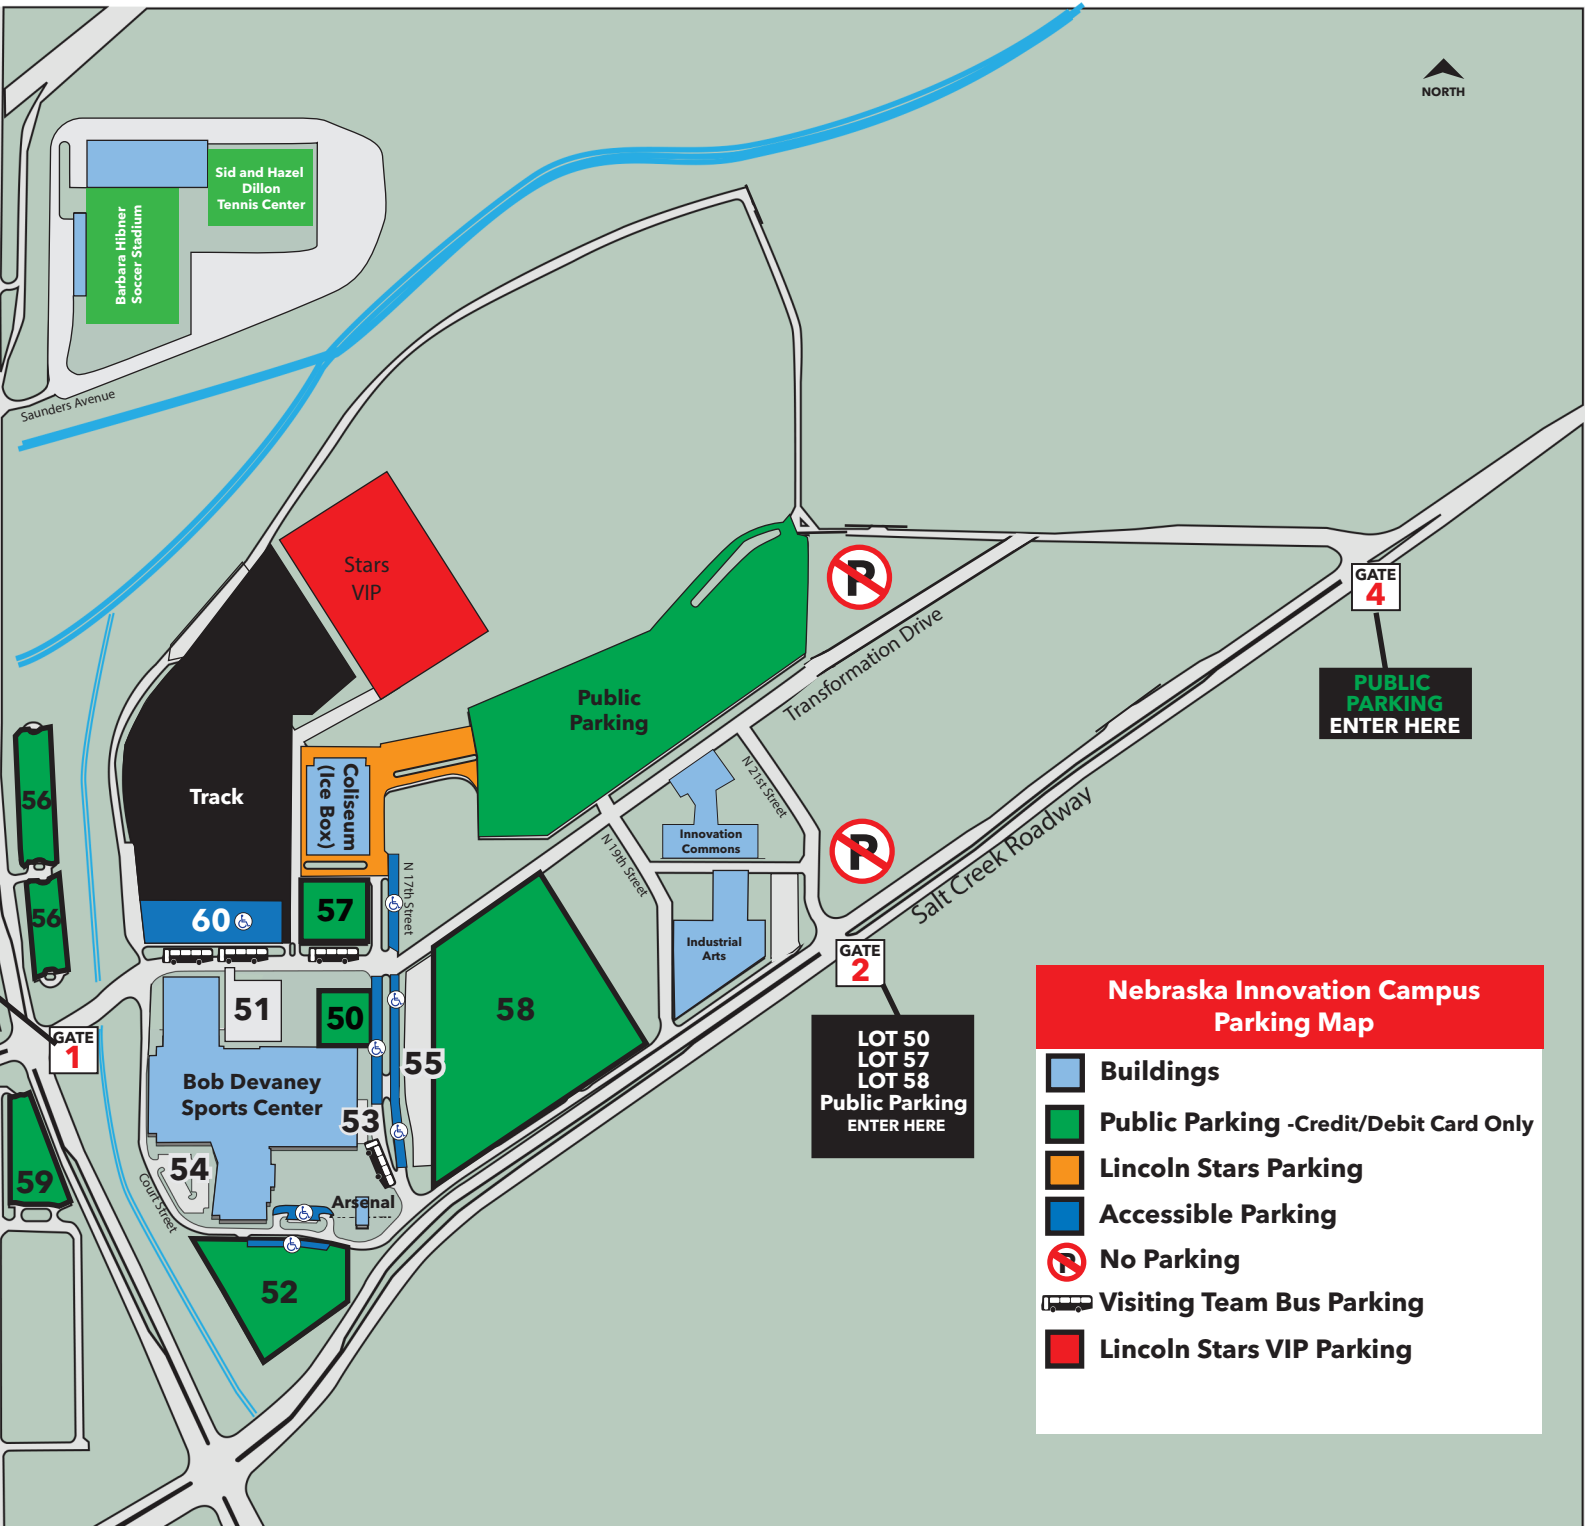

N Antelope Valley Parkway

Saunders Avenue

Military Road

Bessie Street

N 14th Street

LOT 52  
LOT 60  
ENTER HERE

GATE 1

LOT 50  
LOT 57  
LOT 58  
Public Parking  
ENTER HERE

PUBLIC  
PARKING  
ENTER HERE

### Nebraska Innovation Campus Parking Map

-  Buildings
-  Public Parking -Credit/Debit Card Only
-  Lincoln Stars Parking
-  Accessible Parking
-  No Parking
-  Visiting Team Bus Parking
-  Lincoln Stars VIP Parking