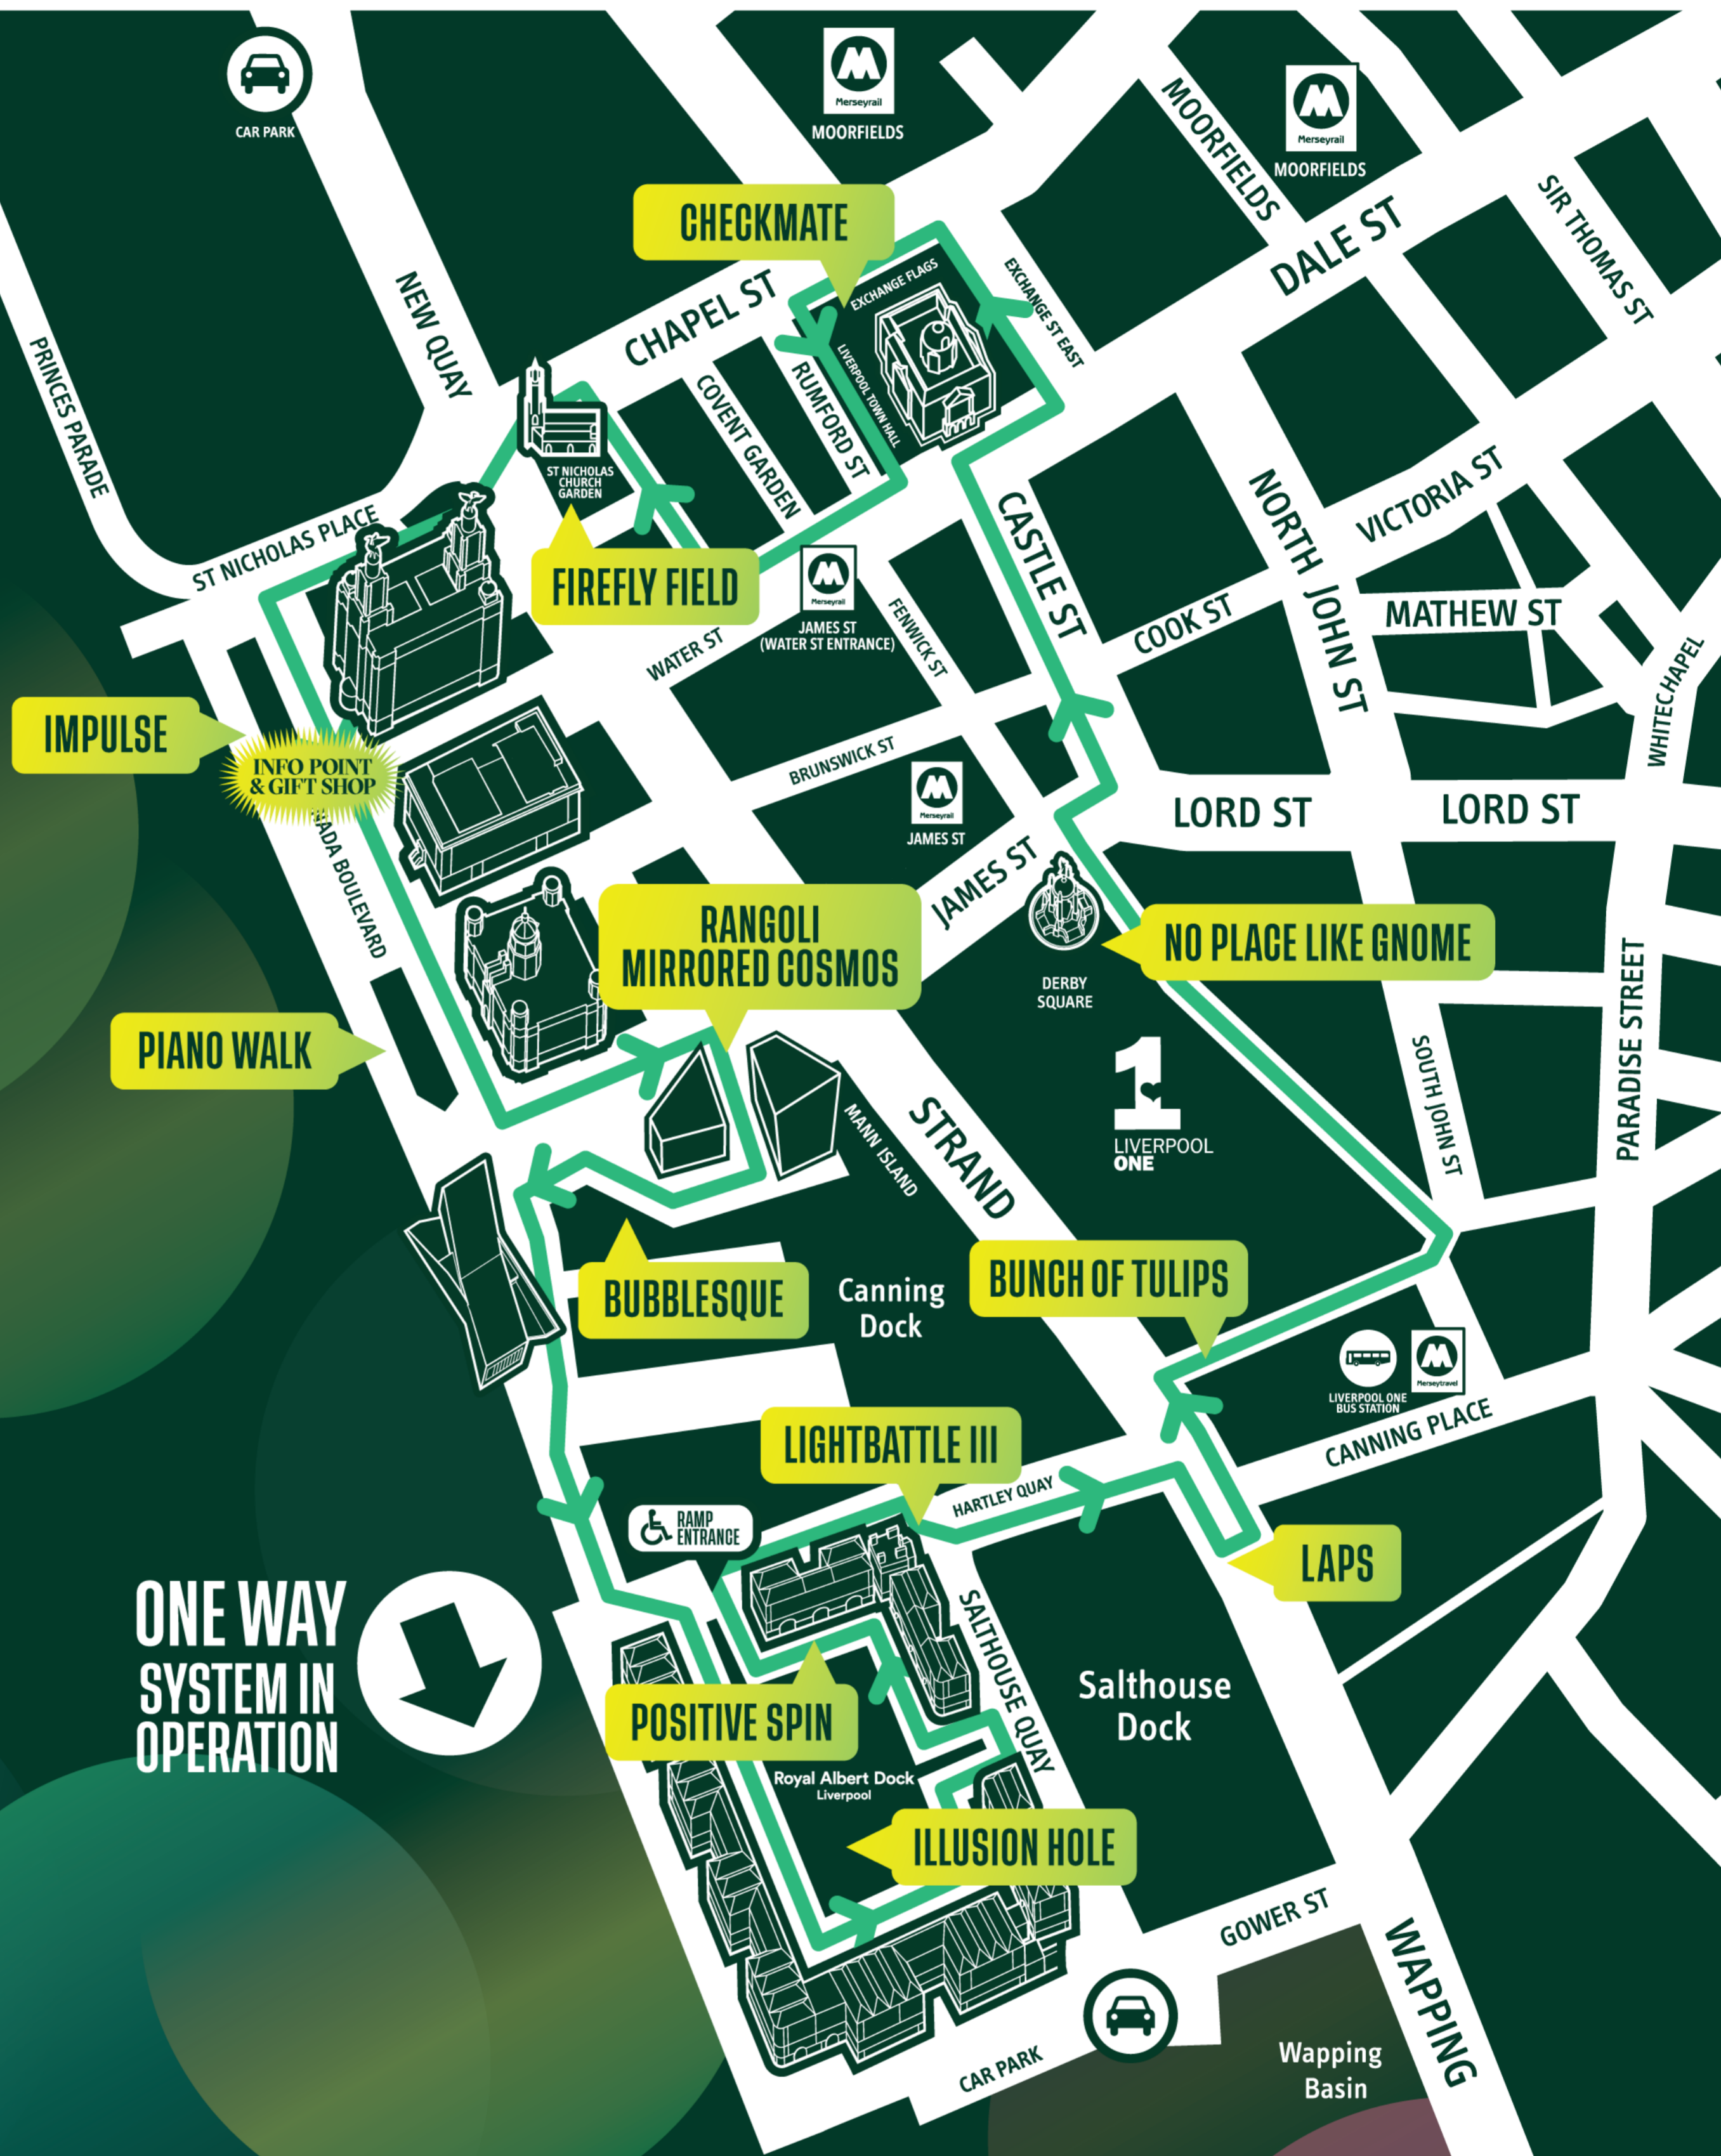

RIVER OF LIGHT LIVERPOOL

#RIVEROFLIGHT

VISIT LIVERPOOL.COM

AVANTI WEST COAST

Funded by UK Government

LIVERPOOL CITY REGION
COMBINED AUTHORITY

METROMAYOR
LIVERPOOL CITY REGION

NO RUNNING, JUMPING, OR AGGRESSIVE PLAY ON THE ARTWORK.
ARTWORK CAN BE SLIPPERY WHEN WET. CHILDREN MUST BE ACCOMPANIED BY AN ADULT.