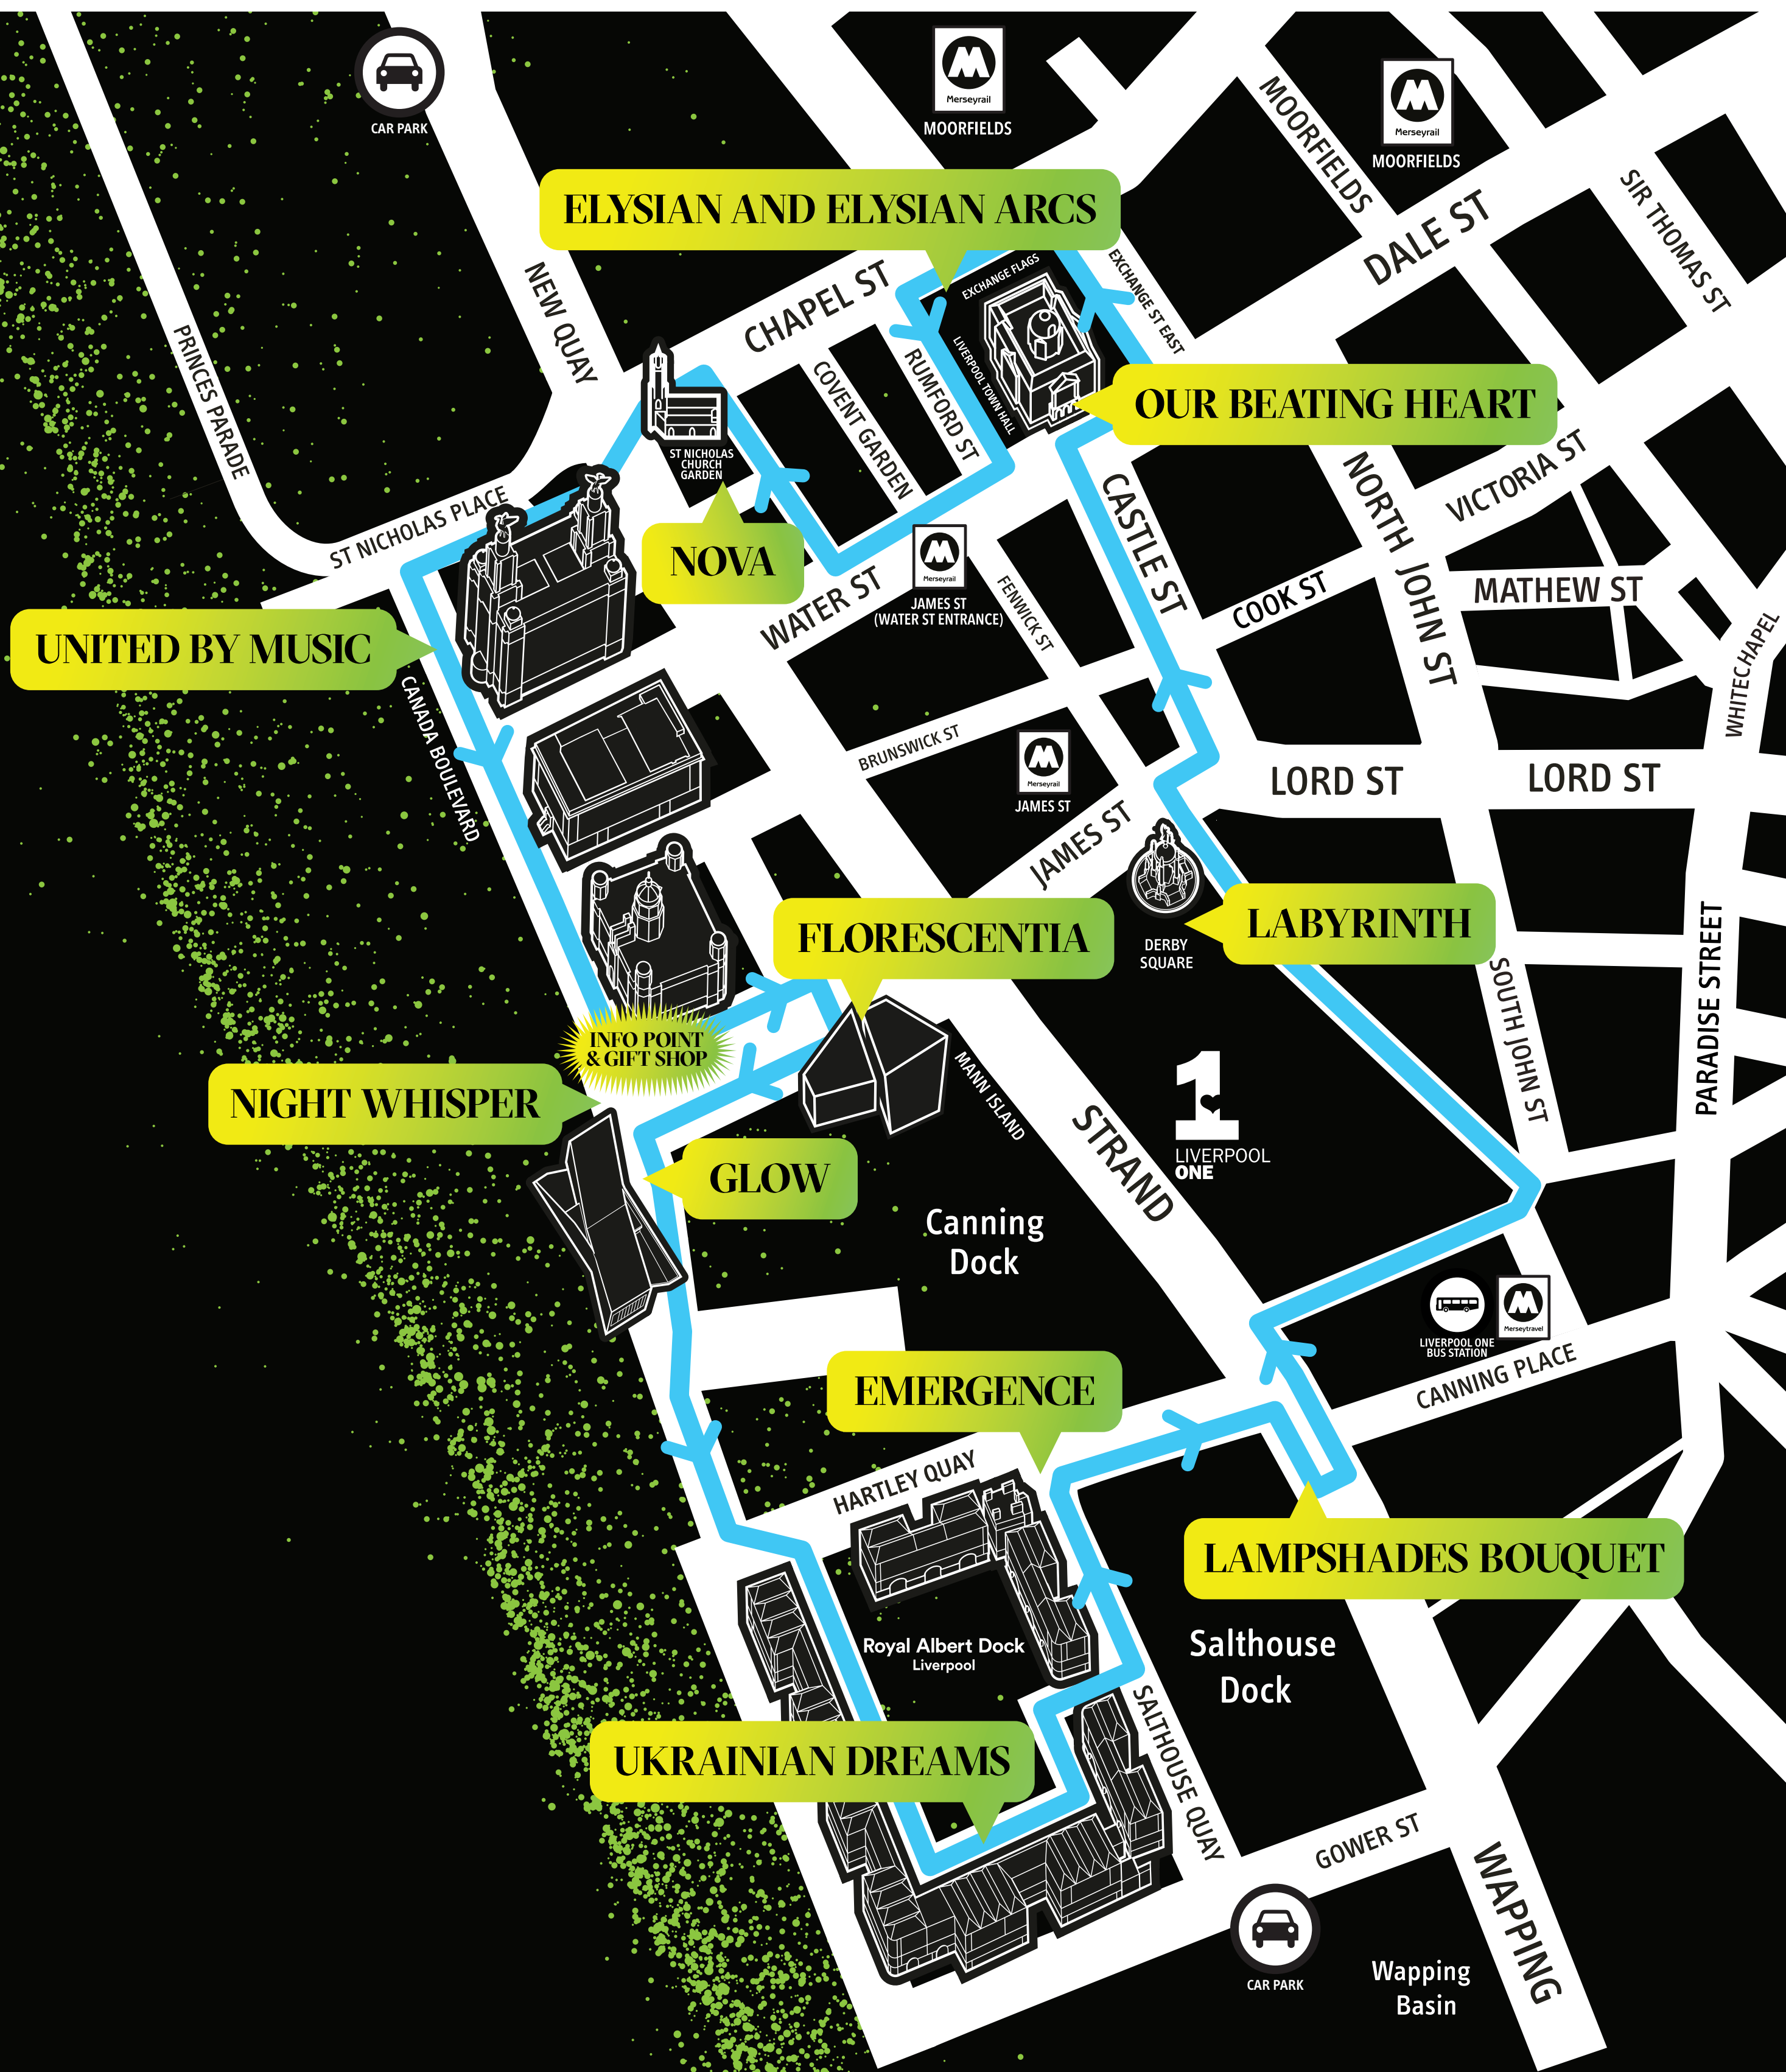

#RIVEROFLIGHT

RIVER OF LIGHT

VISITLIVERPOOL.COM / RIVEROFLIGHT

Supported by
**ARTS COUNCIL
ENGLAND**

Funded by
UK Government

POWERED BY
**LEVELLING
UP**

**LIVERPOOL
CITY REGION**
COMBINED AUTHORITY

METRO MAYOR
LIVERPOOL CITY REGION