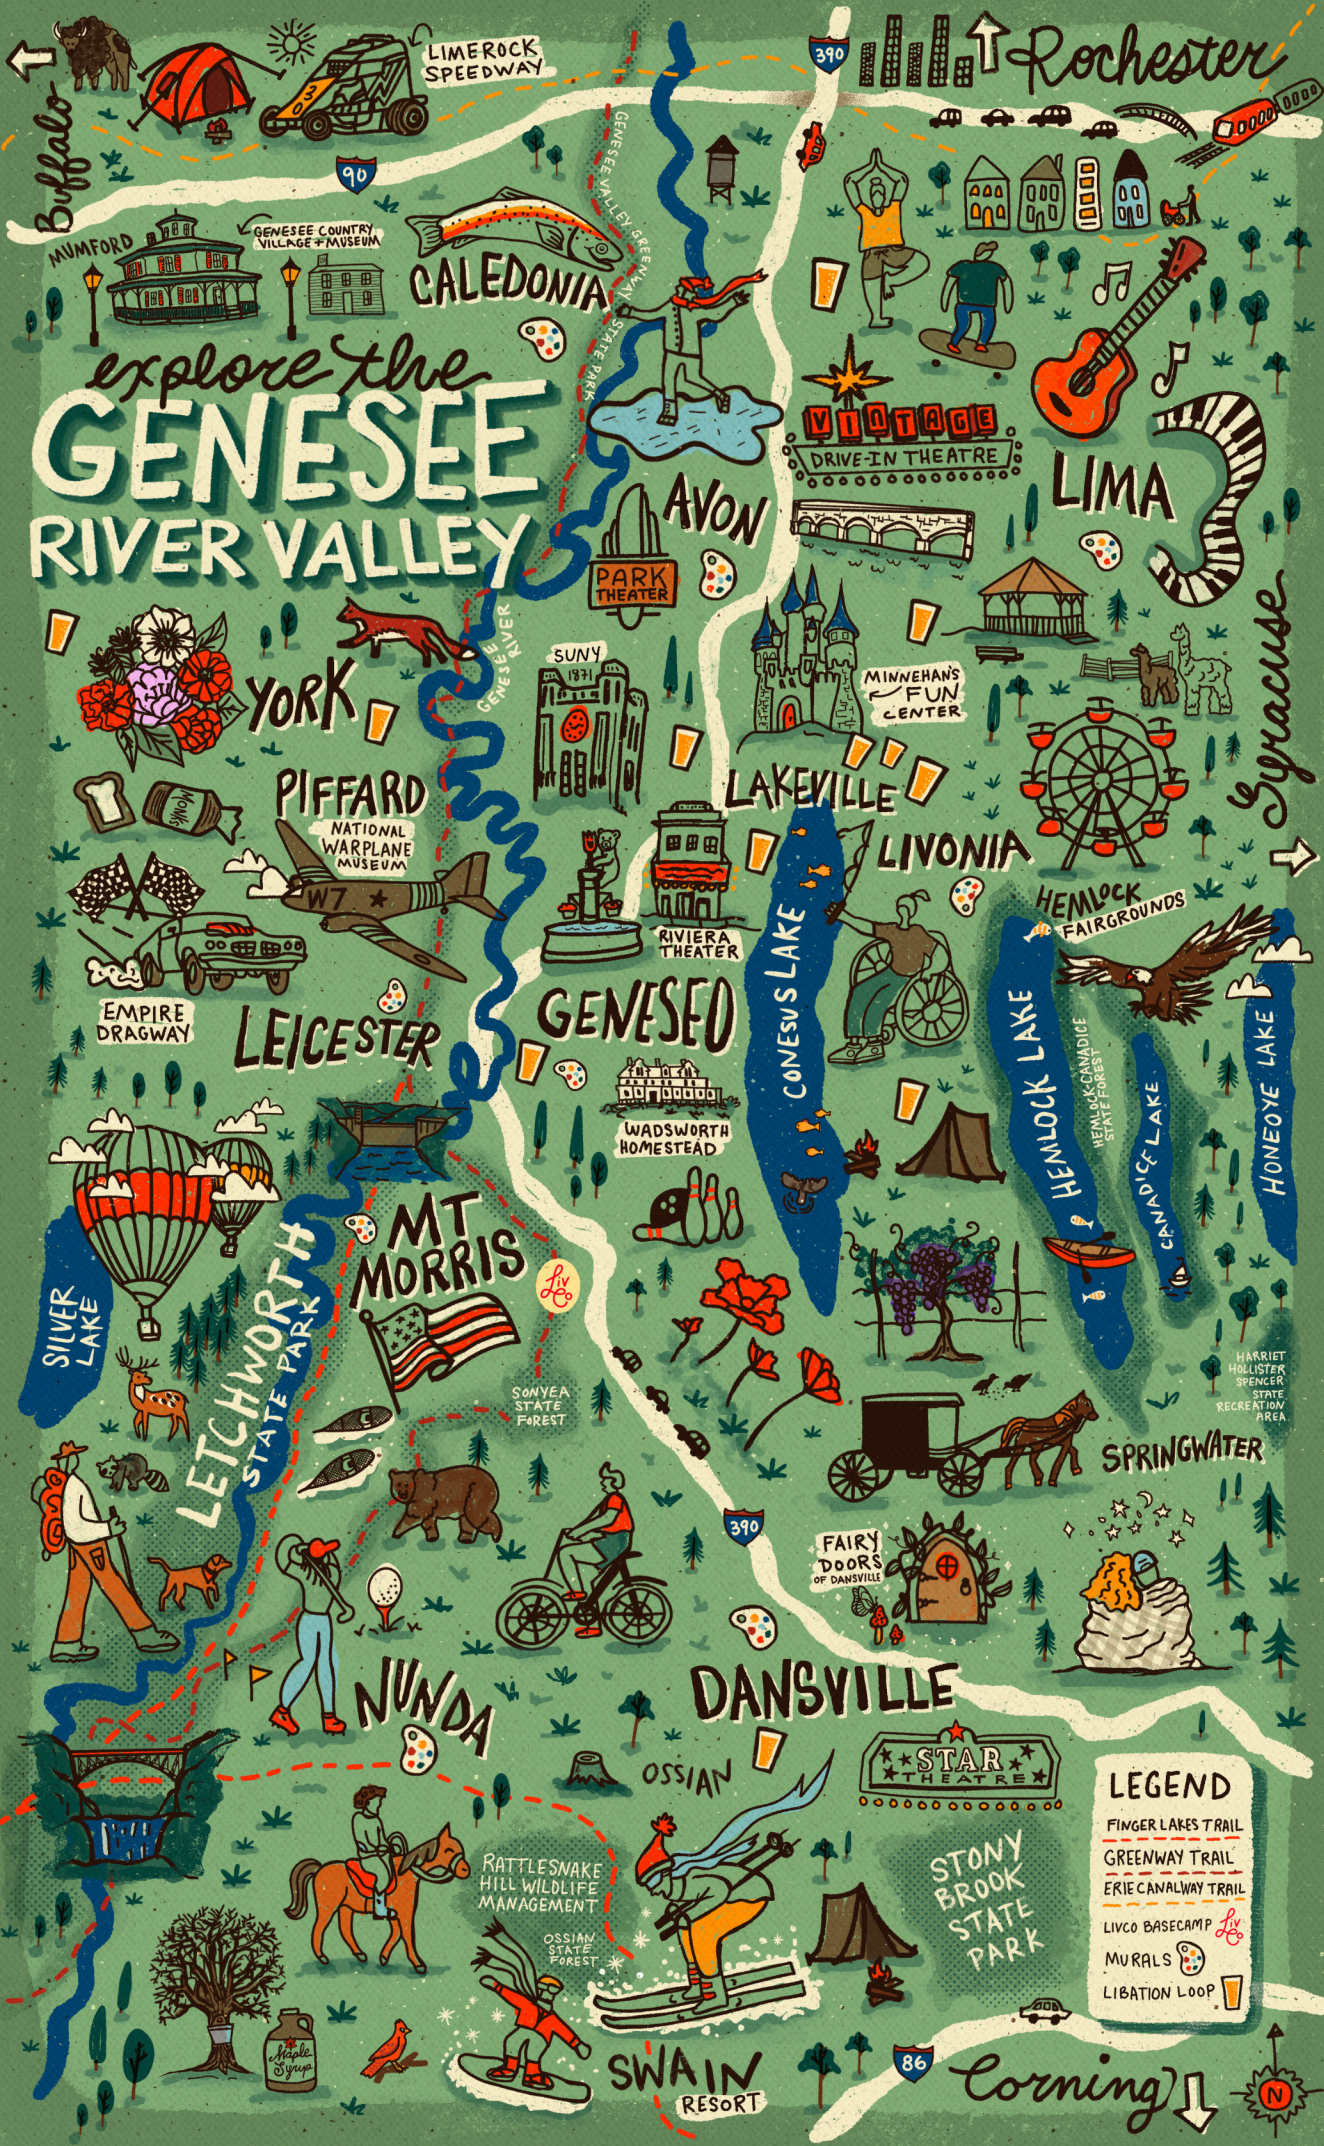

explore the GENESEE RIVER VALLEY

LEGEND

- FINGER LAKES TRAIL
- GREENWAY TRAIL
- ERIE CANALWAY TRAIL
- LIVCO BASECAMP
- MURALS
- LIBATION LOOP

Syracuse

Buffalo

Rochester

CALEDONIA

AVON

LIMA

YORK

LAKEVILLE

LIVONIA

LEICESTER

GENESEO

MT MORRIS

DANSVILLE

NUNDA

OSSIAN

SWAIN RESORT

Corning

SILVER LAKE

CONESUS LAKE

HENLOCK LAKE

CANADICE LAKE

HONEYE LAKE

LEITCHWORTH STATE PARK

FAIRY DOORS OF DANSVILLE

SPRINGWATER

STAR THEATRE

STONY BROOK STATE PARK

RATTLESNAKE HILL WILDLIFE MANAGEMENT

OSSIAN STATE FOREST

LIMEROCK SPEEDWAY

GENESEE COUNTRY VILLAGE & MUSEUM

PARK THEATRE

SUNY

MINNEHAN'S FUN CENTER

PIFFARD NATIONAL WARPLANE MUSEUM

RIVIERA THEATRE

WADSWORTH HOMESTEAD

EMPIRE DRAGWAY

SONYEA STATE FOREST

OSSIAN STATE FOREST

Maple Syrup