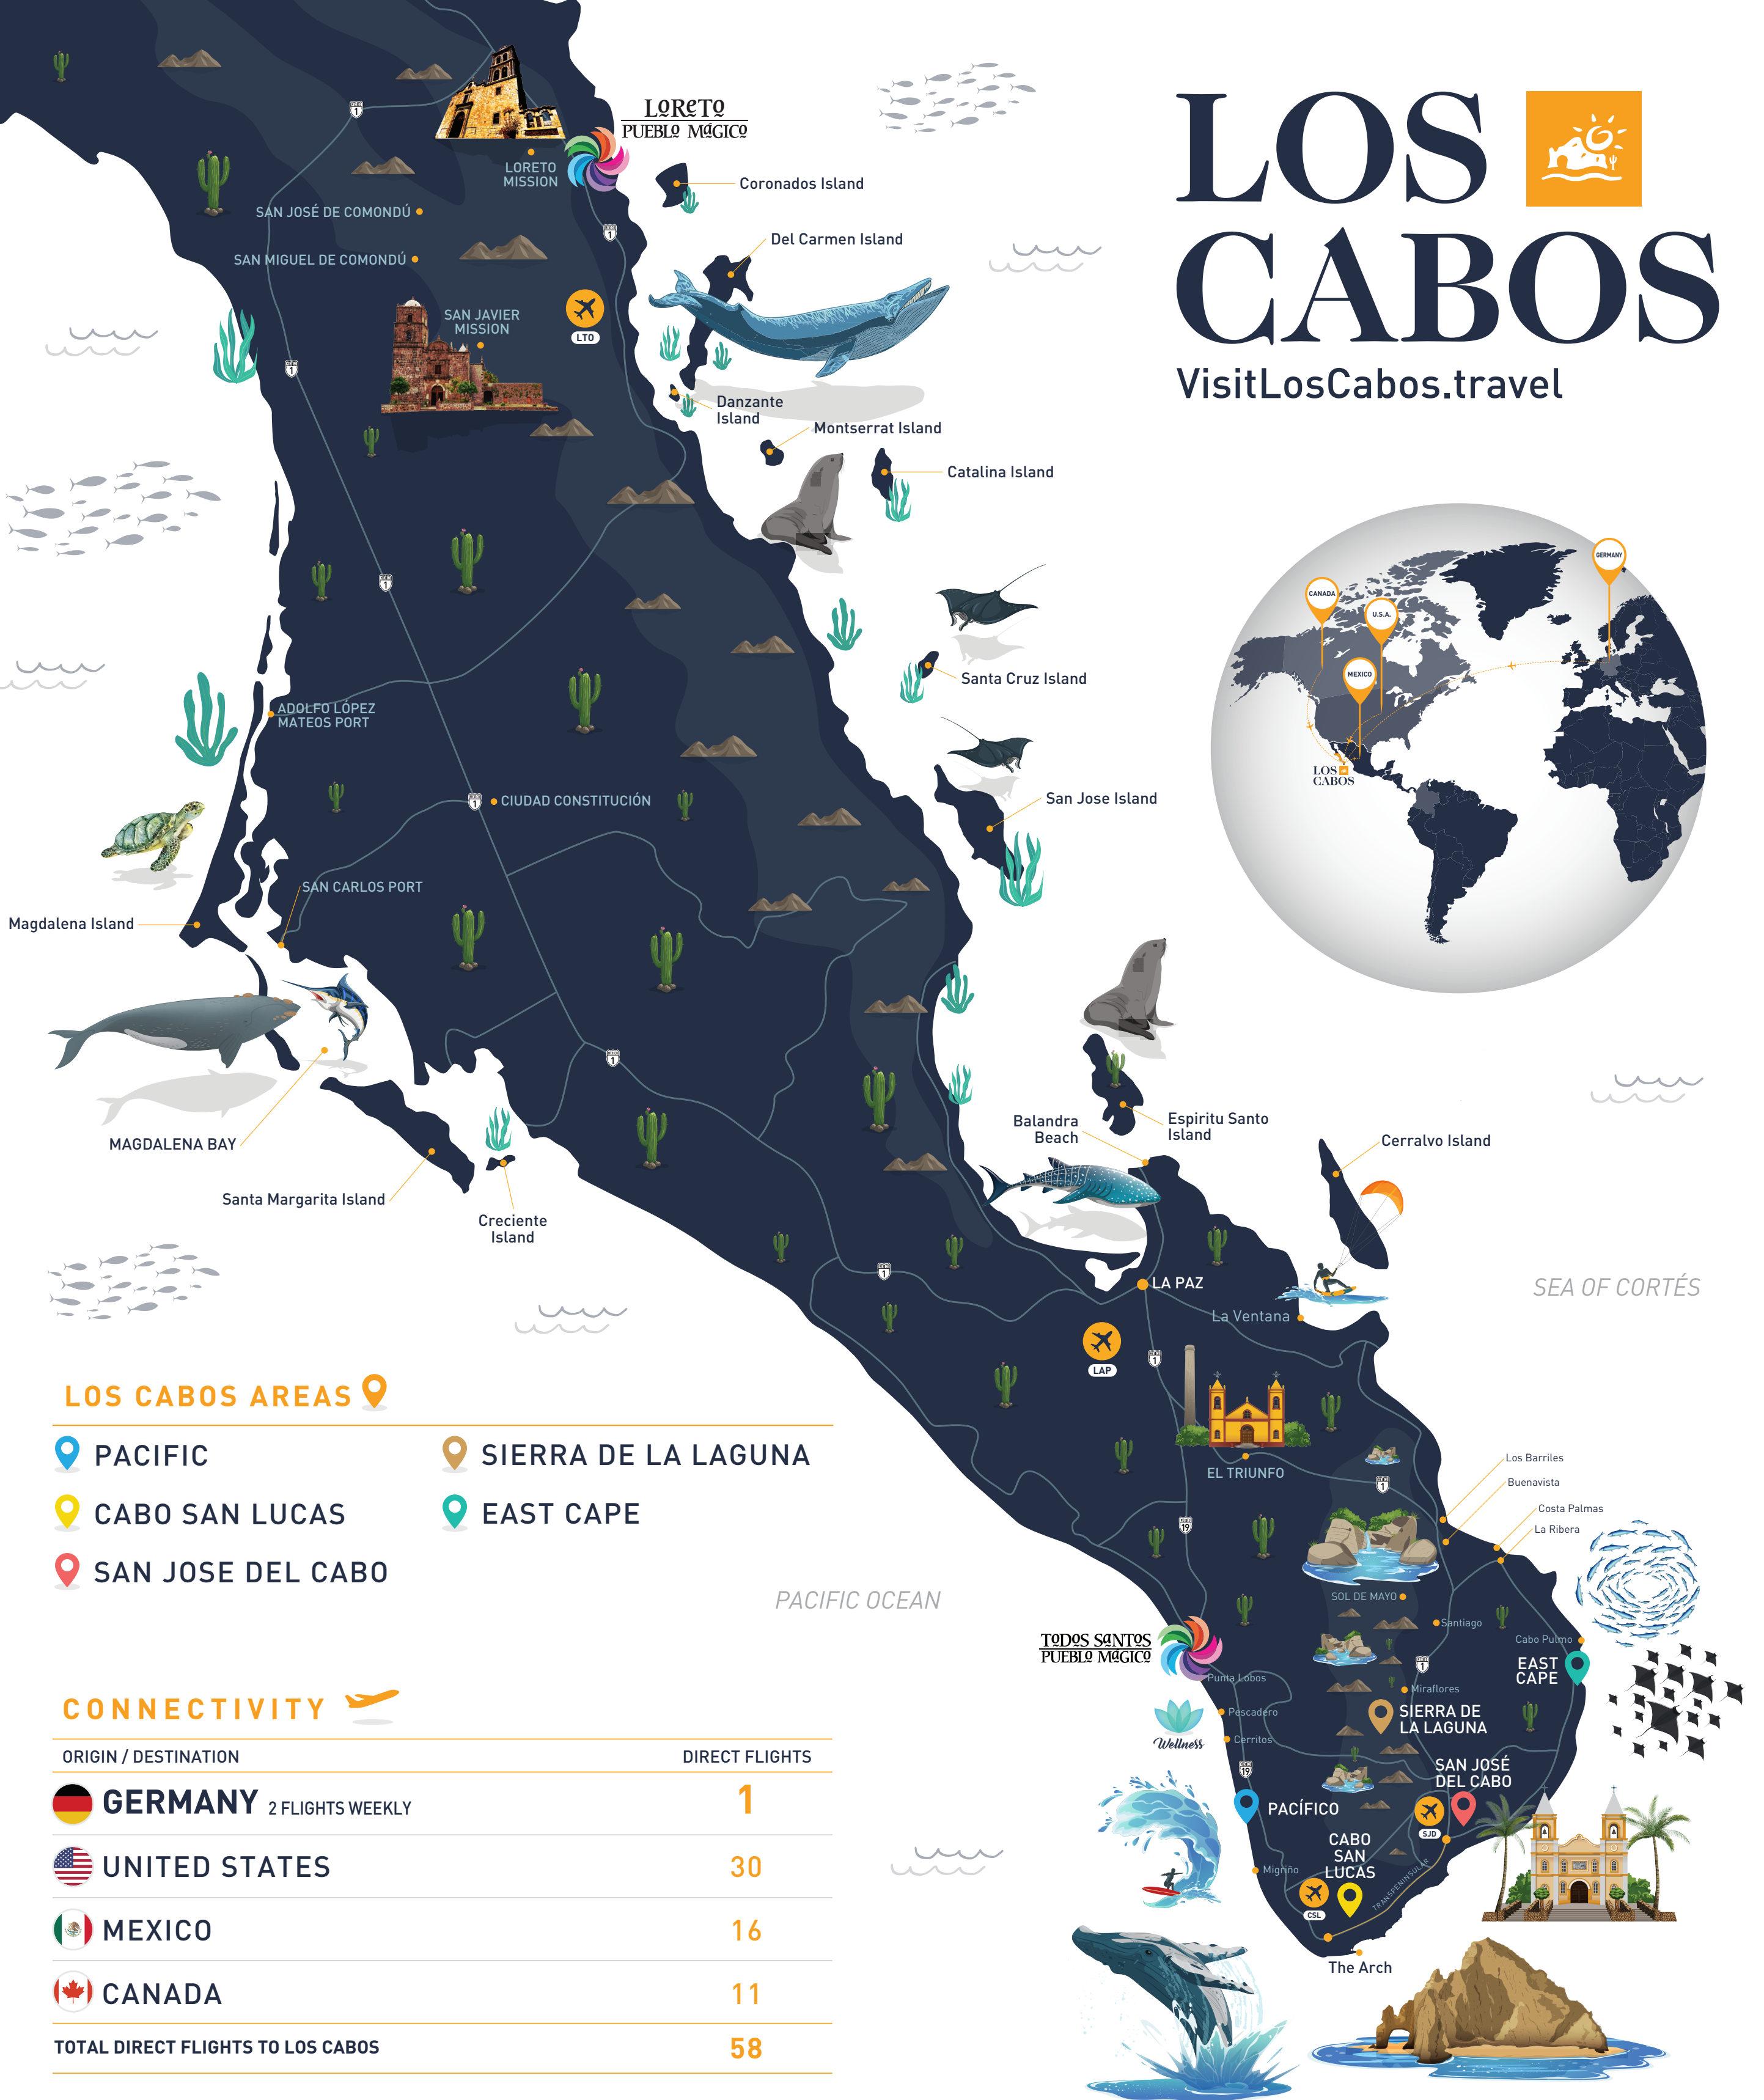

# LOS CABOS

VisitLosCabos.travel

## LOS CABOS AREAS

- PACIFIC
- SIERRA DE LA LAGUNA
- CABO SAN LUCAS
- EAST CAPE
- SAN JOSE DEL CABO

## CONNECTIVITY

ORIGIN / DESTINATION	DIRECT FLIGHTS
GERMANY 2 FLIGHTS WEEKLY	1
UNITED STATES	30
MEXICO	16
CANADA	11
<b>TOTAL DIRECT FLIGHTS TO LOS CABOS</b>	<b>58</b>

SEA OF CORTÉS

PACIFIC OCEAN

TODOS SANTOS  
PUEBLO MÁGICO