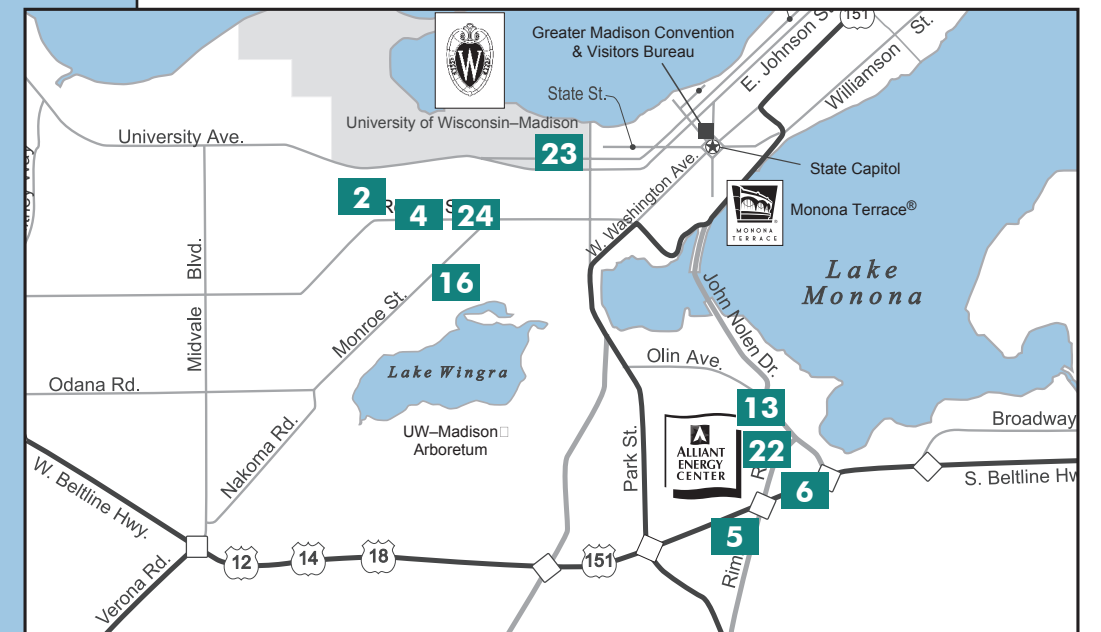

ACCOMMODATIONS MAP CENTRAL MADISON

FEATURING GMCVB PARTNERS

- | | |
|---|---|
| 1 AC Hotel Madison Downtown | 13 Holiday Inn Express & Suites - Madison Central |
| 2 Best Western PLUS InnTowner Madison | 14 Hotel Indigo |
| 3 Best Western Premier Park Hotel | 15 Hotel Ruby Marie |
| 4 The Buckingham Inn | 16 HotelRED |
| 5 Clarion Suites at the Alliant Energy Center | 17 Hyatt Place Madison/Downtown |
| 6 Comfort Inn Madison - Downtown | 18 The Livingston Inn |
| 7 DoubleTree by Hilton Madison | 19 Lowell Center - Conference & Lodging Facility |
| 8 The Edgewater | 20 The Madison Concourse Hotel & Governor's Club |
| 9 Fluno Center at the University of Wisconsin-Madison | 21 Mansion Hill Inn |
| 10 Graduate Madison | 22 Sheraton Madison Hotel |
| 11 Hampton Inn & Suites Madison/Downtown | 23 University Housing - Conference Services |
| 12 Hilton Madison Monona Terrace | 24 Wisconsin Union Hotel |

scale
1/4 MILE

madison[™]
 22 E. Mifflin St, Suite 200
 Madison, WI 53703
 608.255.2537
 800.373.6376
visitmadison.com