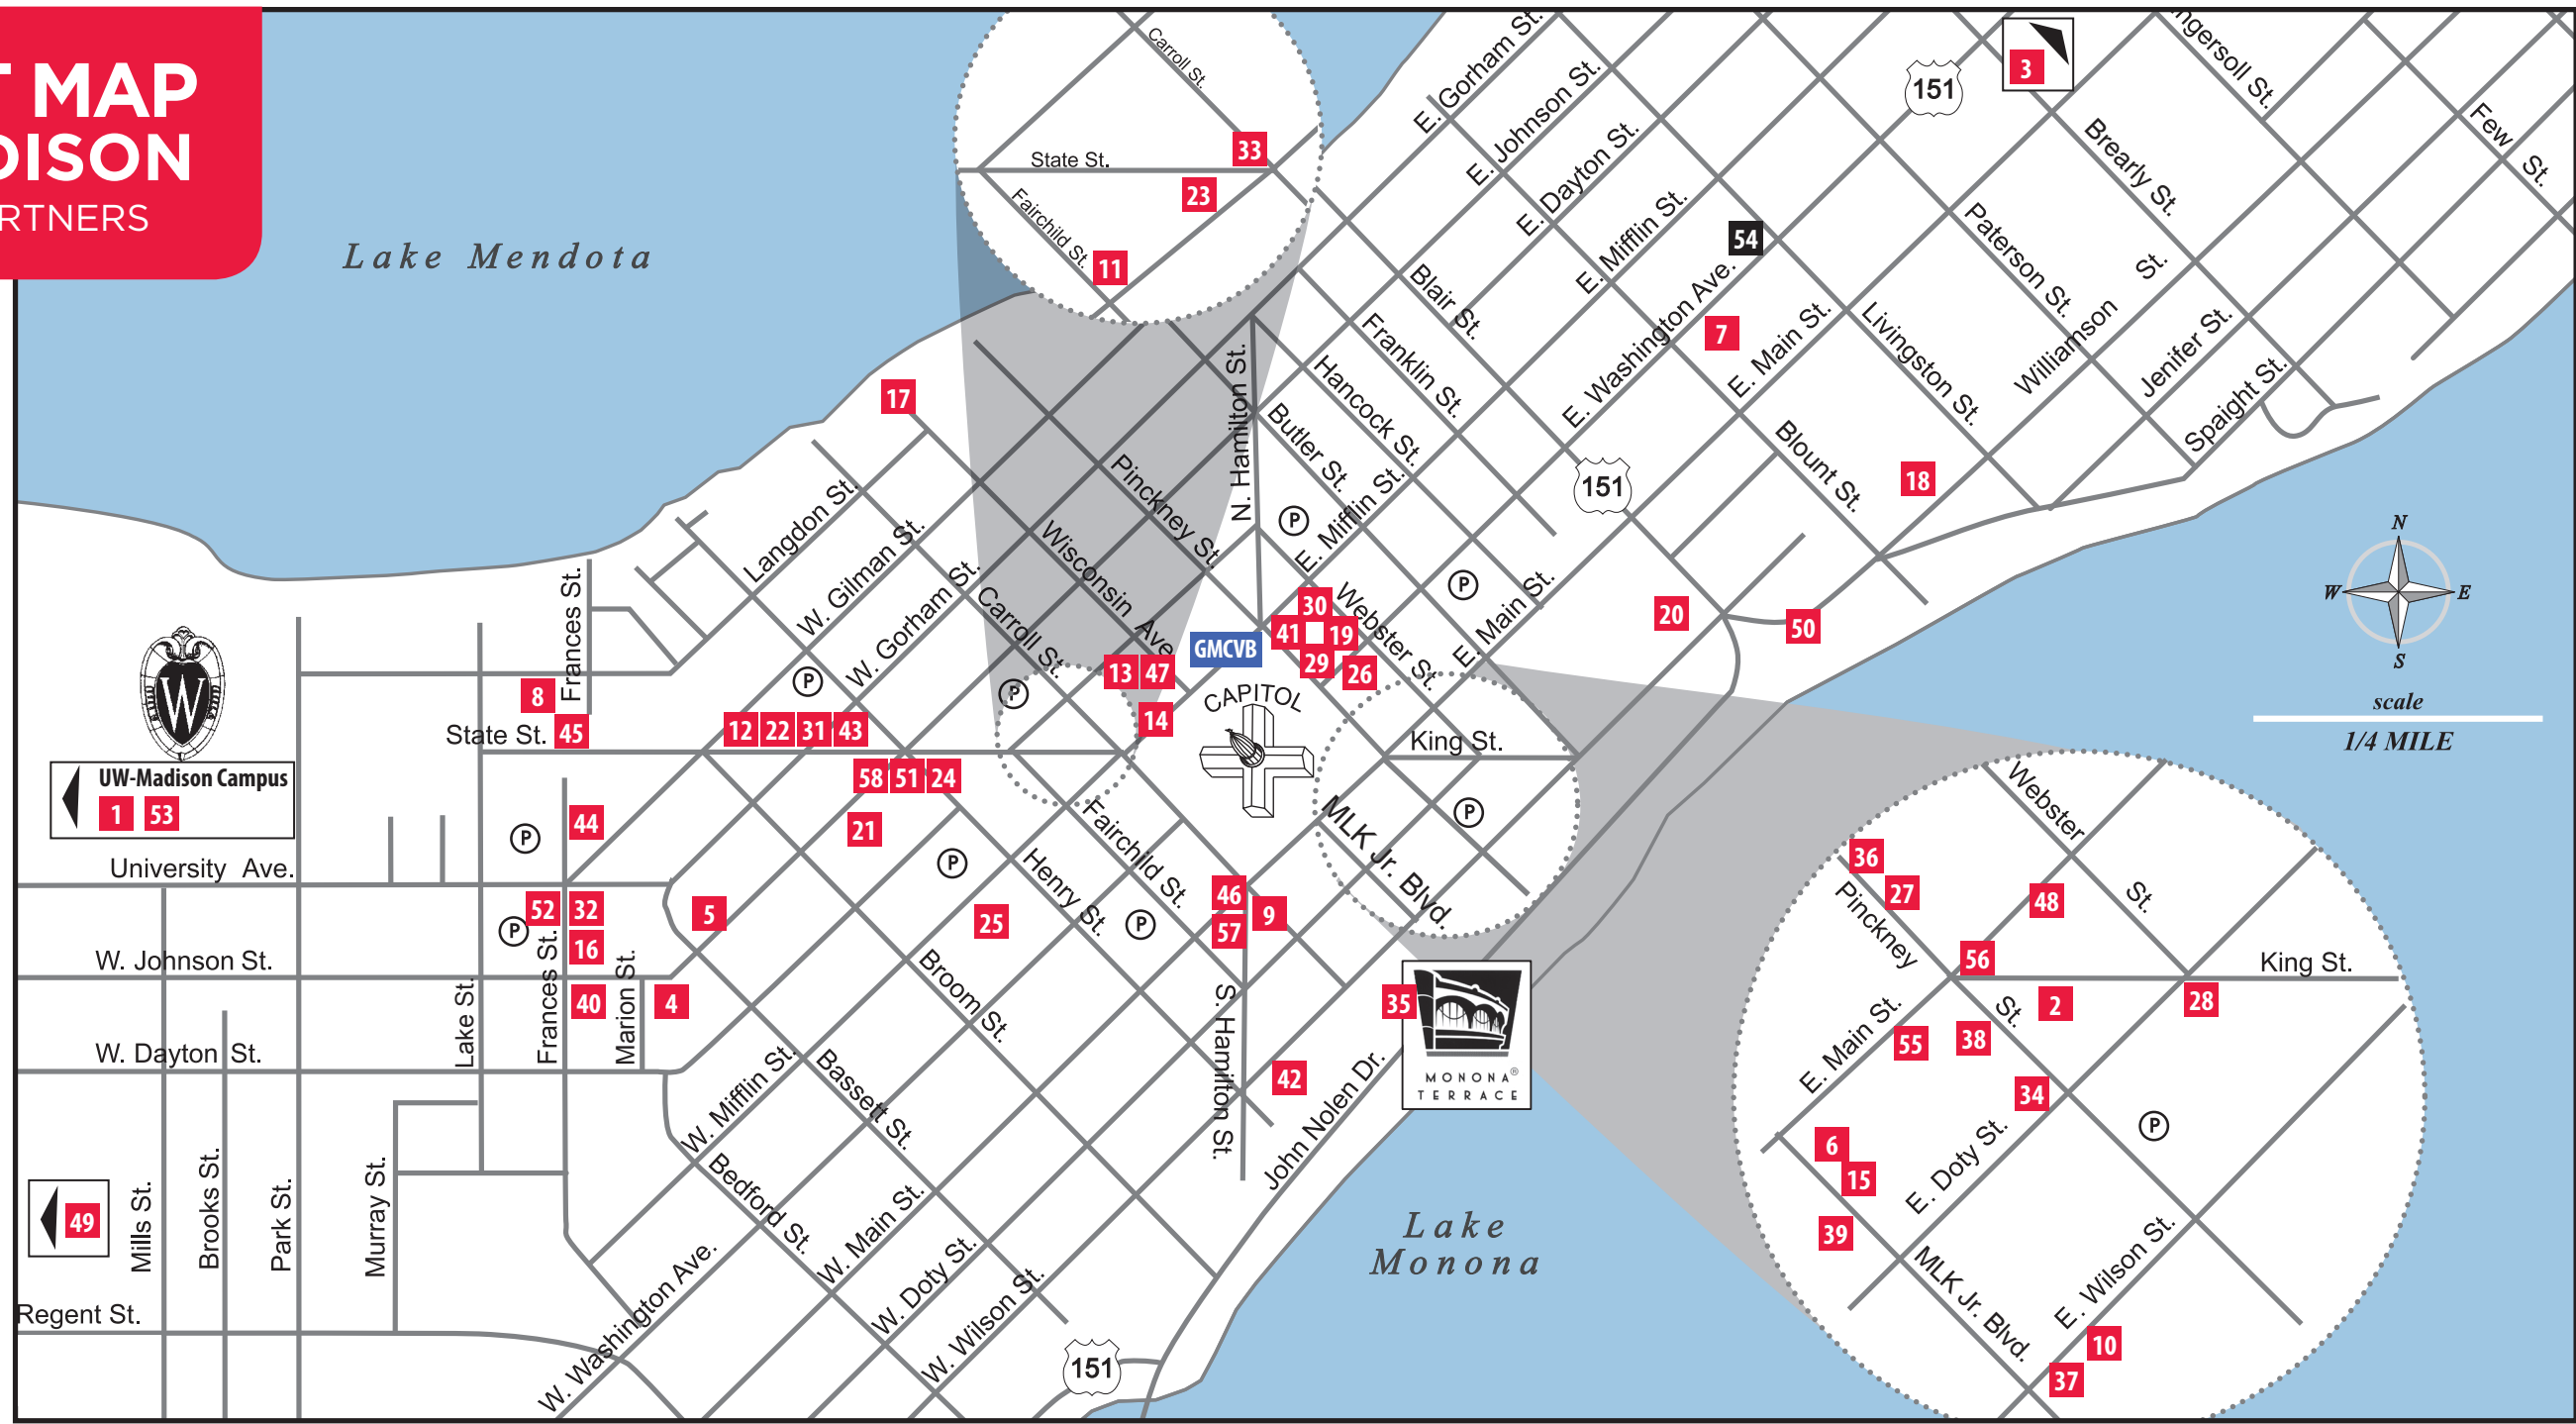

# RESTAURANT MAP CENTRAL MADISON

FEATURING GMCVB PARTNERS

- 1 Aldo's Café
- 2 Ancora Coffee & Tea - King St.
- 3 Avenue Club and The Bubble Up Bar
- 4 Badgerland Bar & Grill - DoubleTree by Hilton Madison
- 5 Basset Street Brunch Club
- 6 BelAir Cantina Capitol Square
- 7 The Brass Ring
- 8 Camp Trippalindee - Graduate Hotel
- 9 Canteen
- 10 Capitol ChopHouse - Hilton Madison Monona Terrace
- 11 Cento
- 12 Chocolate Shoppe Ice Cream Co.
- 13 CIRC - The Madison Concourse Hotel
- 14 The Coopers Tavern
- 15 DLUX
- 16 Dotty Dumpling's Dowry
- 17 The Edgewater
  - a. Augie's Tavern
  - b. The Boathouse
  - c. The Café
  - d. The Icehouse
  - e. The Statehouse
- 18 Eldorado Grill
- 19 Eno Vino Downtown Madison
- 20 Essen Haus German Restaurant
- 21 Estrellon
- 22 Fair Trade Coffee House
- 23 Freiburg Tap Haus
- 24 Fresco Rooftop Restaurant & Lounge
- 25 Fresh 24/7 - Hyatt Place Madison/Downtown
- 26 Gooseberry on the Square
- 27 Graze
- 28 Great Dane Pub & Brewing Co. - Downtown
- 29 Harvest
- 30 Heritage Tavern

- 31 HopCat Madison
- 32 Ian's Pizza by the Slice
- 33 Ian's Pizza on State
- 34 johnny DELMONICO'S
- 35 Lake Vista Café - Monona Terrace
- 36 L'Etoile Restaurant
- 37 The Madison Club
- 38 Marigold Kitchen

- 39 Milio's Sandwiches - MLK Jr. Blvd.
- 40 Nitty Gritty - Downtown
- 41 The Old Fashioned Tavern & Restaurant
- 42 Paison's Restaurant
- 43 Parthenon Gyros
- 44 Porta Bella Restaurant
- 45 Portage Pie - Graduate Hotel
- 46 The Post - Best Western Premier Park Hotel

- 55 Tavernakaya
- 56 Tipsy Cow
- 57 Tornado Steakhouse
- 58 Tutto Pasta