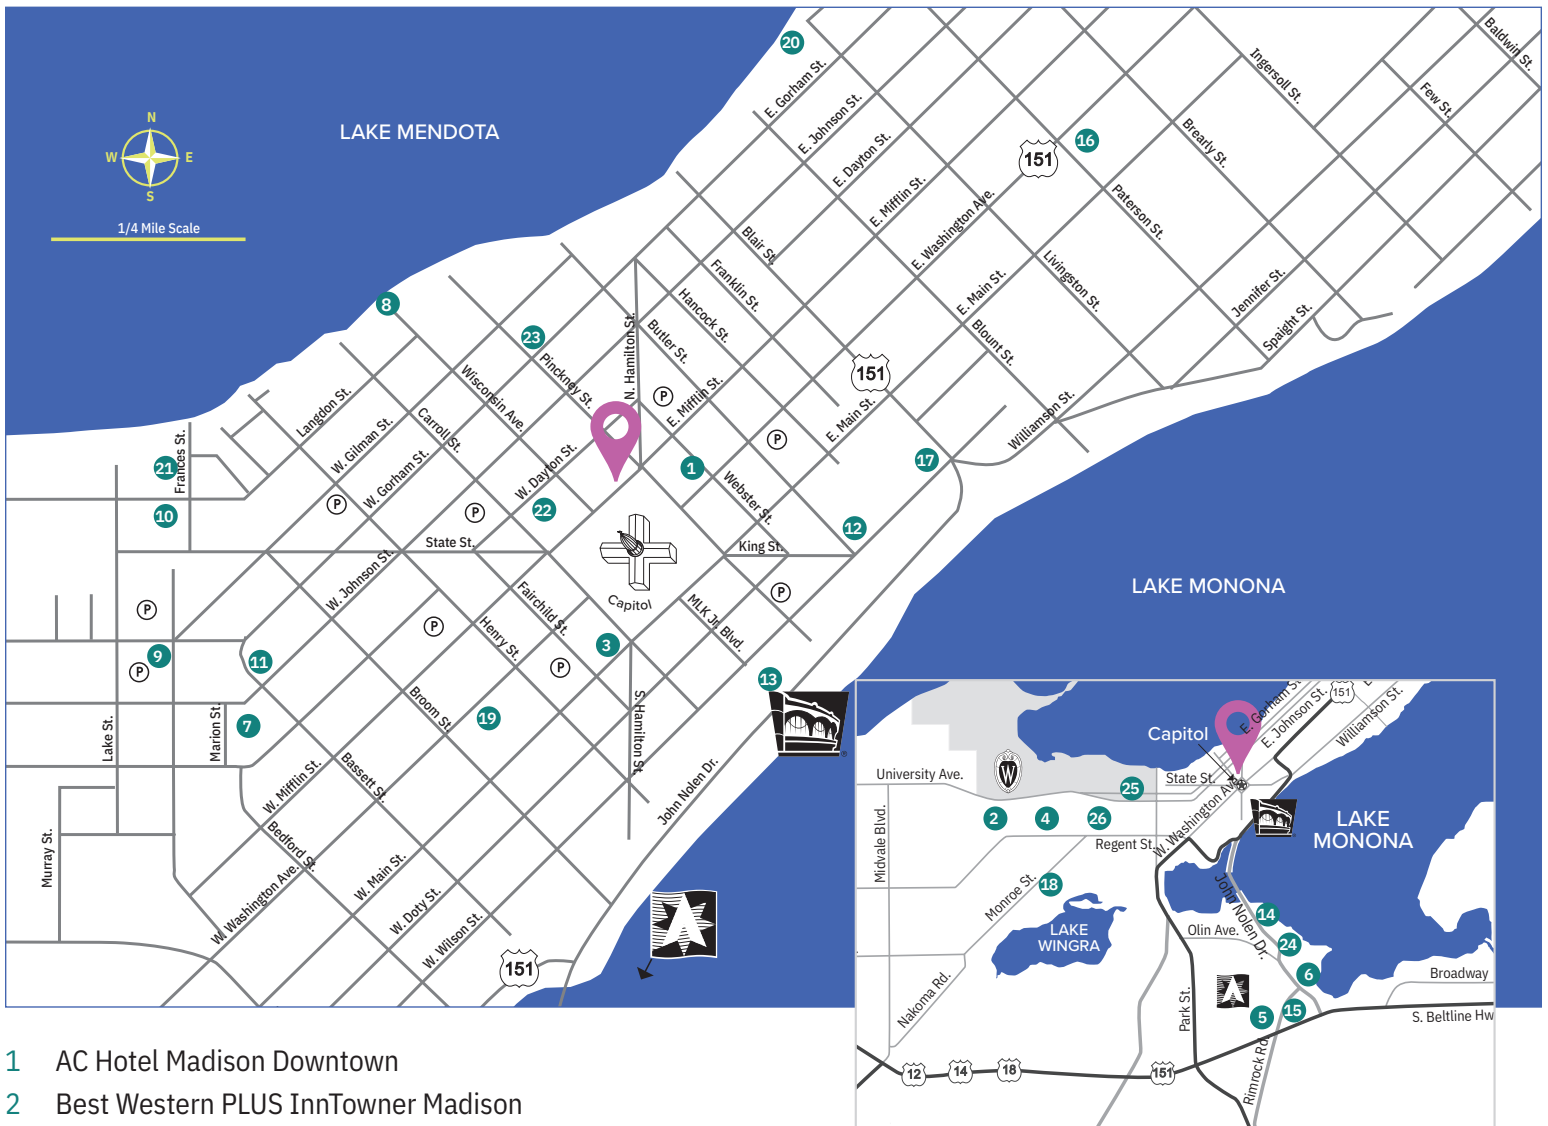

SLEEP

CENTRAL/DOWNTOWN

Featuring Destination Madison Accommodation Partners

destination
madison

22 E. Mifflin St, Suite 200
Madison, WI 53703
608-255-2537 | 800-373-6376
visitmadison.com

- 1 AC Hotel Madison Downtown
- 2 Best Western PLUS InnTowner Madison
- 3 Best Western Premier Park Hotel
- 4 The Buckingham Inn
- 5 Clarion Suites at the Alliant Energy Center
- 6 Comfort Inn Madison - Downtown
- 7 DoubleTree by Hilton Madison
- 8 The Edgewater
- 9 Fluno Center at the University of Wisconsin-Madison
- 10 Graduate Madison
- 11 Hampton Inn & Suites Madison/Downtown
- 12 HI Madison Hostel
- 13 Hilton Madison Monona Terrace
- 14 Holiday Inn Express & Suites - Madison Central
- 15 Home2 Suites by Hilton Madison Central
- 16 Hotel Indigo Madison Downtown
- 17 Hotel Ruby Marie
- 18 HotelRED
- 19 Hyatt Place Madison/Downtown
- 20 The Livingston Inn
- 21 Lowell Center - Conference & Lodging Facility
- 22 The Madison Concourse Hotel & Governor's Club
- 23 Mansion Hill Inn
- 24 Sheraton Madison Hotel
- 25 University Housing - Conference Services
- 26 Wisconsin Union Hotel