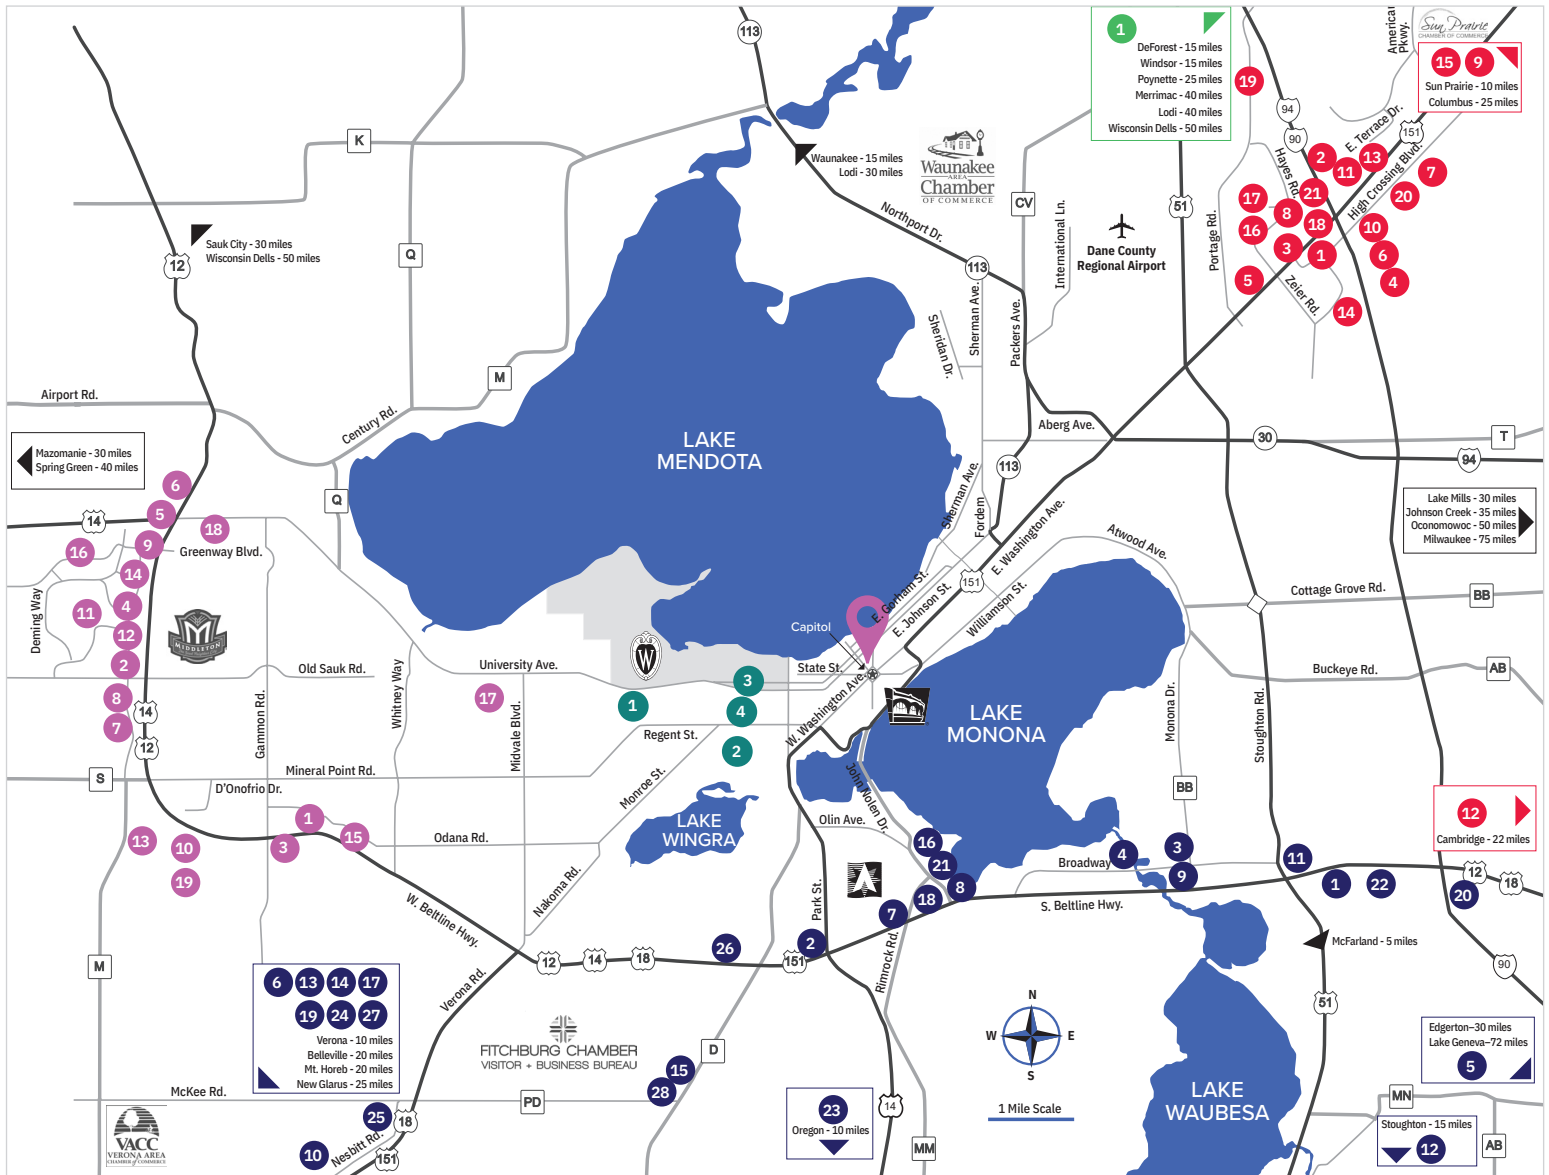

SLEEP

GREATER MADISON

Featuring Destination Madison Accommodation Partners

destination madison™

22 E. Mifflin St, Suite 200
Madison, WI 53703
608-255-2537 | 800-373-6376
visitmadison.com

EAST

- 1 Best Western East Towne Suites
- 2 Cambria Hotel Madison
- 3 Comfort Inn & Suites Madison - Airport
- 4 Courtyard by Marriott - Madison East
- 5 Crowne Plaza Madison
- 6 Fairfield Inn & Suites by Marriott - Madison East
- 7 GrandStay Residential Suites
- 8 Hampton Inn of Madison - East Towne Mall
- 9 Hilton Garden Inn - Sun Prairie
- 10 Holiday Inn Express & Suites Madison
- 11 Holiday Inn Madison at The American Center
- 12 Lake Ripley Lodge
- 13 La Quinta Inn & Suites
- 14 Microtel Inn & Suites by Wyndham Madison East
- 15 Quality Inn & Suites - Sun Prairie/ Madison East
- 16 Red Roof Inn
- 17 Residence Inn by Marriott - Madison East

NEAR WEST

- 1 Best Western PLUS InnTownner Madison
- 2 HotelRED
- 3 University Housing - Conference Services
- 4 Wisconsin Union Hotel

WEST

- 1 AmericInn by Wyndham - Madison West
- 2 Baymont Inn & Suites - West
- 3 Best Western West Towne Suites
- 4 Comfort Suites - West
- 5 Country Inn & Suites by Radisson - Middleton
- 6 Courtyard by Marriott - Madison West/Middleton
- 7 Extended Stay America - Junction Ct.

- 8 Extended Stay America - Old Sauk Rd.
- 9 Fairfield Inn & Suites by Marriott - Madison West
- 10 Hampton Inn & Suites - Madison West
- 11 Hilton Garden Inn - Madison West/ Middleton
- 12 Holiday Inn Hotel & Suites Madison West
- 13 Homewood Suites by Hilton - Madison West
- 14 Madison Marriott West
- 15 Radisson Hotel Madison
- 16 Residence Inn by Marriott - Madison West/Middleton
- 17 Springhill Suites by Marriott Madison West
- 18 Staybridge Suites - Middleton
- 19 Tru by Hilton - Madison West

NORTH

- 1 Victorian Dreams B & B

SOUTH

- 1 Americas Best Value Inn - Madison
- 2 Americas Best Value Inn - Mayflower
- 3 AmericInn by Wyndham - Madison South
- S4 Avid by IHG Monona
- 5 Boutique Inn & Cottage on Lake Geneva
- 6 Chalet Landhaus Inn
- 7 Clarion Suites at the Alliant Energy Center
- 8 Comfort Inn Madison - Downtown
- 9 Country Inn & Suites by Radisson - Madison/Monona
- 10 Country Inn & Suites by Radisson - Madison Southwest
- 11 Days Inn & Suites
- 12 Days Inn by Wyndham Stoughton
- 13 Fairfield Inn & Suites by Marriott - Madison/ Verona
- 14 GrandStay Hotel & Suites Mount Horeb - Madison
- 15 Hawthorn Suites by Wyndham Madison Fitchburg
- 16 Holiday Inn Express & Suites - Madison Central

- 17 Holiday Inn Express & Suites - Madison/Verona
- 18 Home2 Suites by Hilton Madison Central
- 19 Hyatt Place Madison/Verona
- 20 Magnuson Grand Hotel Madison
- 21 Sheraton Madison Hotel
- 22 Sleep Inn/Mainstay Suites - Madison
- 23 Sleep Inn & Suites - Oregon
- 24 Springdale Inn
- 25 Staybridge Suites Madison - Fitchburg
- 26 Super 8 - Madison South
- 27 Super 8 - Verona
- 28 Wyndham Garden

- Destination Madison
- Alliant Energy Center
- Monona Terrace Community and Convention Center
- University of Wisconsin-Madison