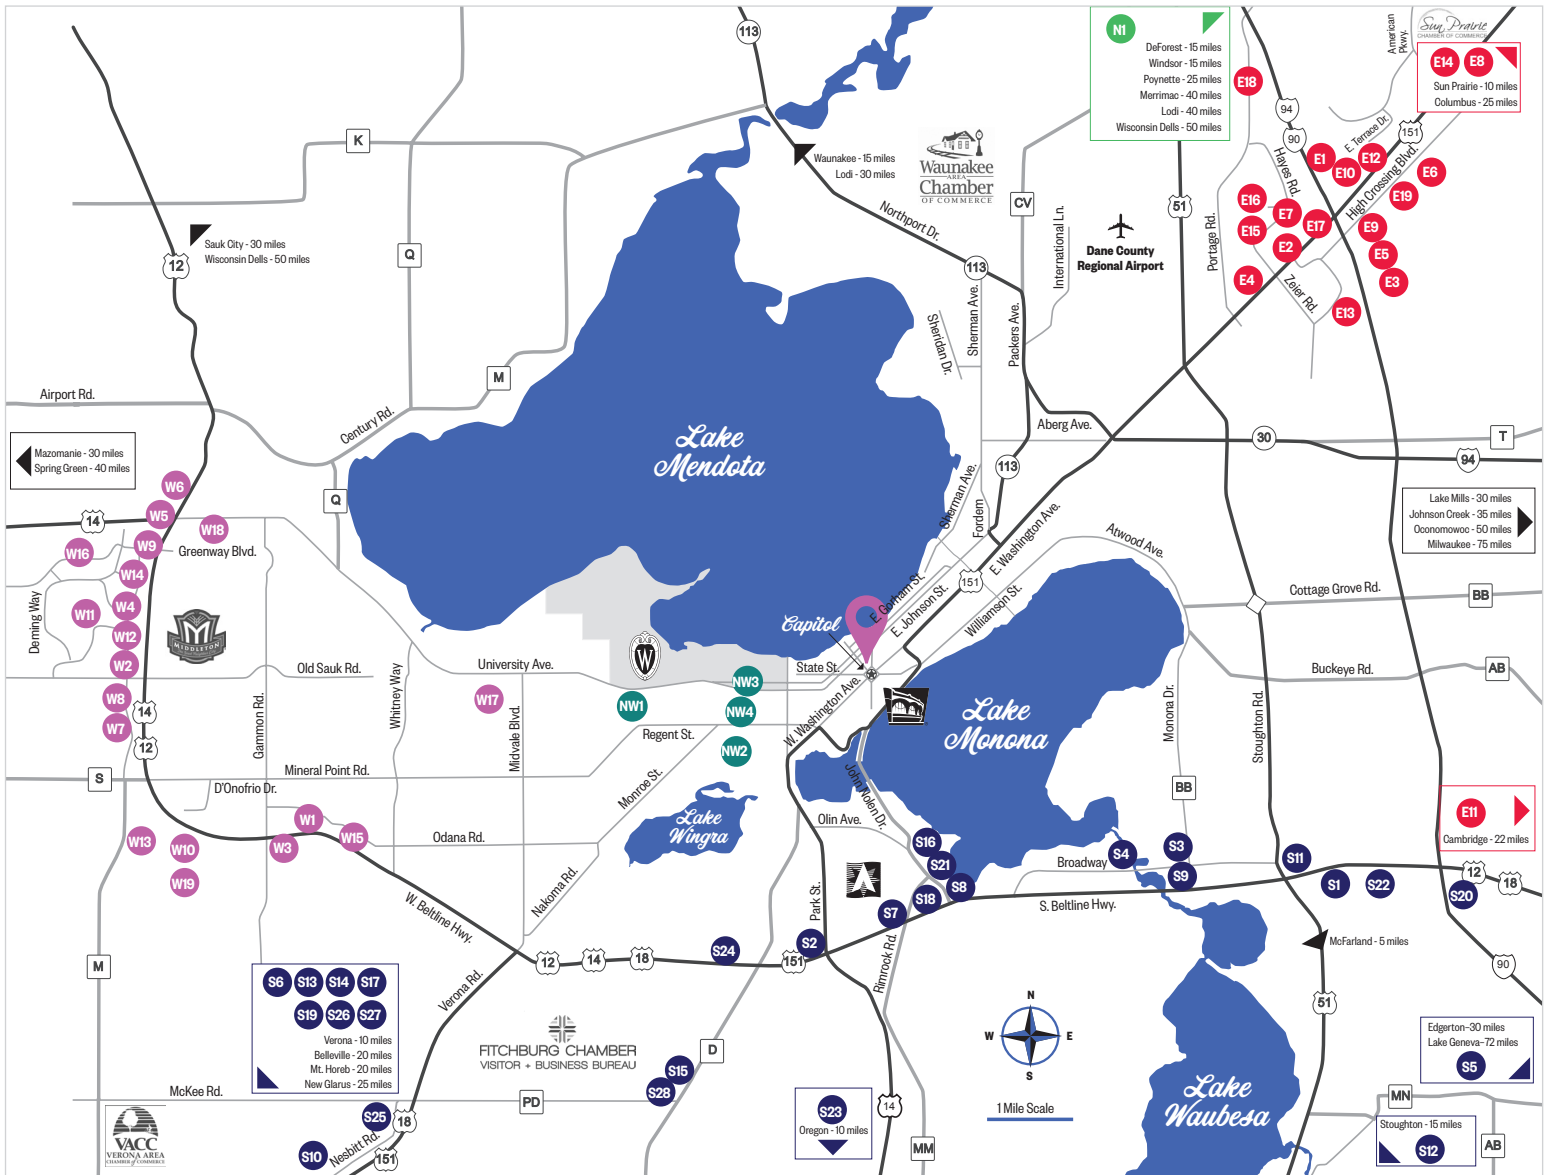

SLEEP

GREATER MADISON

Featuring Destination Madison Accommodation Partners

destination madison

22 E. Mifflin St, Suite 200
Madison, WI 53703
608-255-2537 | 800-373-6376
visitmadison.com

- EAST**
 - E1 Cambria Hotel Madison
 - E2 Comfort Inn & Suites Madison - Airport
 - E3 Courtyard by Marriott - Madison East
 - E4 Crowne Plaza Madison
 - E5 Fairfield Inn & Suites by Marriott - Madison East
 - E6 GrandStay Residential Suites
 - E7 Hampton Inn of Madison - East Towne Mall
 - E8 Hilton Garden Inn - Sun Prairie
 - E9 Holiday Inn Express & Suites Madison
 - E10 Holiday Inn Madison at The American Center
 - E11 Lake Ripley Lodge Bed & Breakfast
 - E12 La Quinta Inn & Suites
 - E13 Microtel Inn & Suites by Wyndham Madison East
 - E14 Quality Inn & Suites - Sun Prairie/ Madison East
 - E15 Red Roof Inn
 - E16 Residence Inn by Marriott - Madison East
- E17** Rodeway Inn & Suites - Madison East
- E18** The Speckled Hen Inn Bed & Breakfast
- E19** Staybridge Suites - Madison East
- NEAR WEST**
 - NW1 Best Western PLUS InnTowner Madison
 - NW2 HotelRED
 - NW3 University Housing - Conference Services
 - NW4 Wisconsin Union Hotel
- WEST**
 - W1 AmeriInn by Wyndham - Madison West
 - W2 Baymont Inn & Suites - West
 - W3 Best Western West Towne Suites
 - W4 Comfort Suites - West
 - W5 Country Inn & Suites by Radisson - Middleton
 - W6 Courtyard by Marriott - Madison West/Middleton
- W7** Extended Stay America - Junction Ct.
- W8** Extended Stay America - Old Sauk Rd.
- W9** Fairfield Inn & Suites by Marriott - Madison West
- W10** Hampton Inn & Suites - Madison West
- W11** Hilton Garden Inn - Madison West/Middleton
- W12** Holiday Inn Hotel & Suites Madison West
- W13** Homewood Suites by Hilton - Madison West
- W14** Madison Marriott West
- W15** Radisson Hotel Madison
- W16** Residence Inn by Marriott - Madison West/Middleton
- W17** Springhill Suites by Marriott Madison West
- W18** Staybridge Suites - Middleton
- W19** Tru by Hilton - Madison West
- NORTH**
 - NI Victorian Dreams B & B
- SOUTH**
 - S1 Americas Best Value Inn - Madison
 - S2 Americas Best Value Inn - Mayflower
 - S3 AmeriInn by Wyndham - Madison South
 - S4 Avid by IHG Monona
 - S5 Boutique Inn & Cottage on the Lake
 - S6 Chalet Landhaus Inn
 - S7 Clarion Suites at the Alliant Energy Center
 - S8 Comfort Inn Madison - Downtown
 - S9 Country Inn & Suites by Radisson - Madison/Monona
 - S10 Country Inn & Suites by Radisson - Madison Southwest
 - S11 Days Inn & Suites
 - S12 Days Inn by Wyndham Stoughton
 - S13 Fairfield Inn & Suites by Marriott - Madison/ Verona
 - S14 GrandStay Hotel & Suites Mount Horeb - Madison
 - S15 Hawthorn Suites by Wyndham Madison Fitchburg
 - S16 Holiday Inn Express & Suites - Madison Central
 - S17 Holiday Inn Express & Suites - Madison/Verona
 - S18 Home2 Suites by Hilton Madison Central
 - S19 Hyatt Place Madison/Verona
 - S20 Magnuson Grand Hotel Madison
 - S21 Sheraton Madison Hotel
 - S22 Sleep Inn/Mainstay - Madison
 - S23 Sleep Inn & Suites - Oregon
 - S24 Springdale Inn
 - S25 Staybridge Suites Madison-Fitchburg
 - S26 Super 8 - Madison South
 - S27 Super 8 - Verona
 - S28 Wyndham Garden