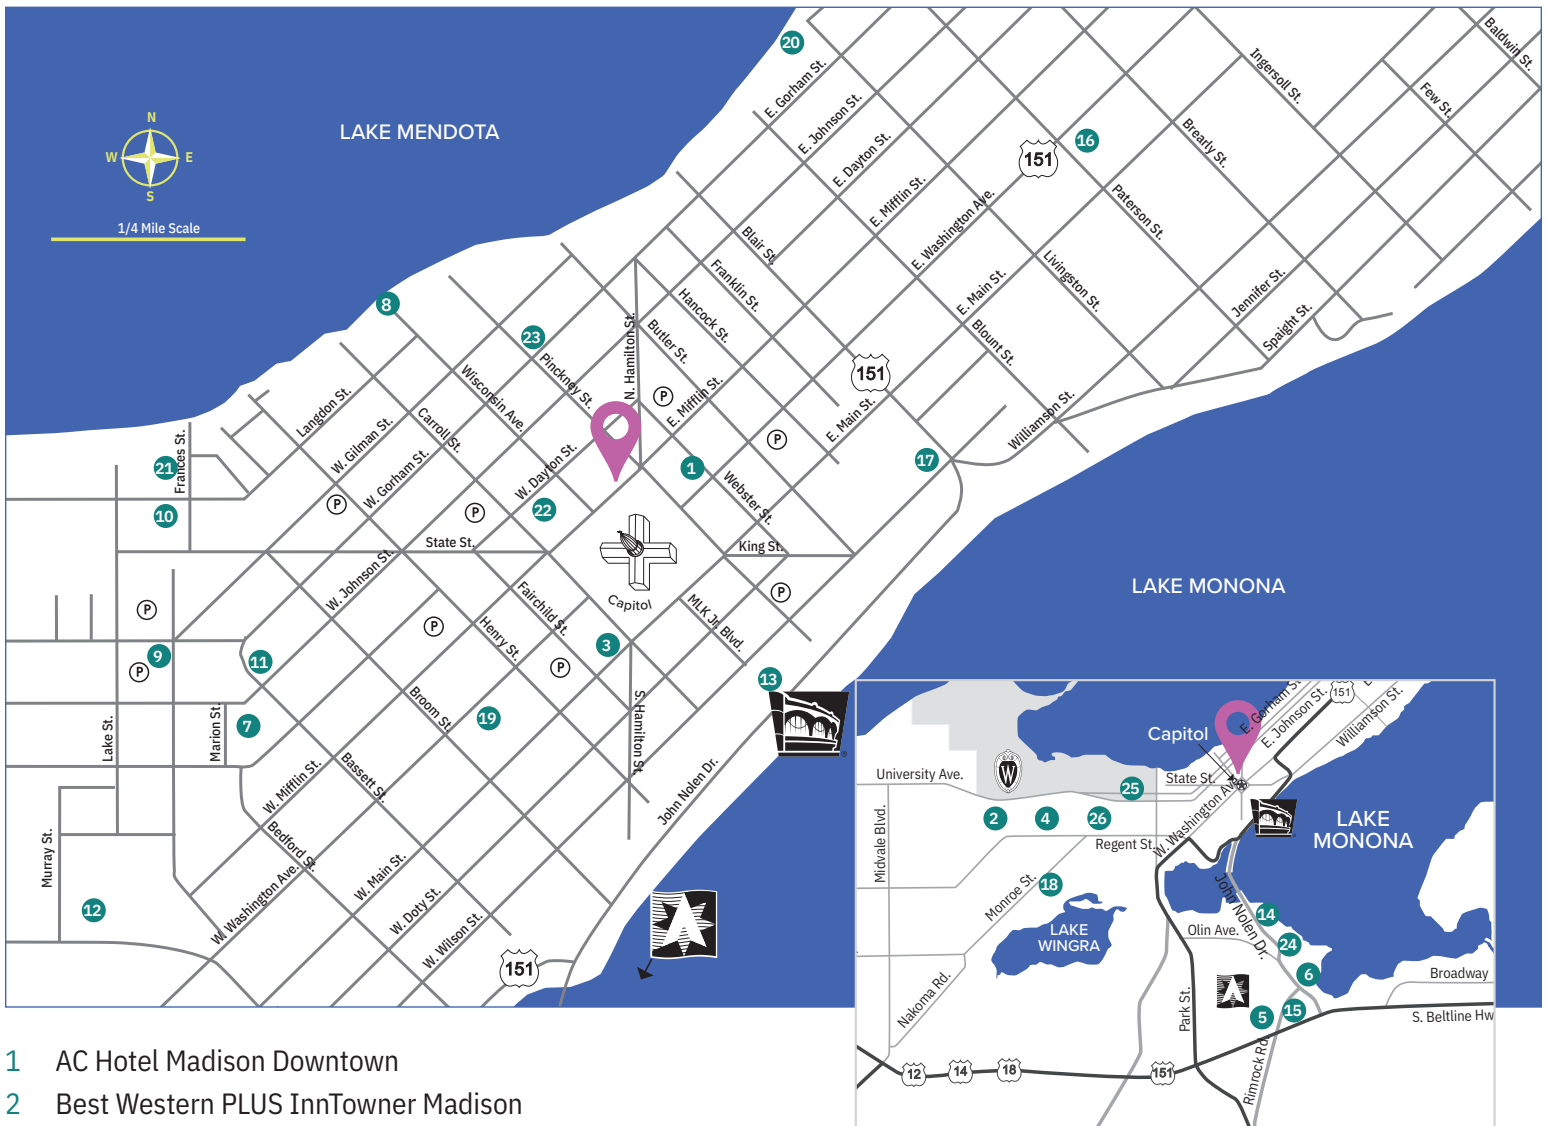

SLEEP

CENTRAL/DOWNTOWN

Featuring Destination Madison Accommodation Partners

destination
madison

22 E. Mifflin St, Suite 200
Madison, WI 53703
608-255-2537 | 800-373-6376
visitmadison.com

- 1 AC Hotel Madison Downtown
- 2 Best Western PLUS InnTowner Madison
- 3 Best Western Premier Park Hotel
- 4 The Buckingham Inn
- 5 Clarion Suites at the Alliant Energy Center
- 6 Comfort Inn Madison - Downtown
- 7 DoubleTree by Hilton Madison Downtown
- 8 The Edgewater
- 9 Fluno Center at the University of Wisconsin-Madison
- 10 Graduate Madison
- 11 Hampton Inn & Suites Madison/Downtown
- 12 Hilton Garden Inn Madison Downtown
- 13 Hilton Madison Monona Terrace
- 14 Holiday Inn Express & Suites - Madison Central
- 15 Home2 Suites by Hilton Madison Central
- 16 Hotel Indigo Madison Downtown
- 17 Hotel Ruby Marie
- 18 HotelRED
- 19 Hyatt Place Madison/Downtown
- 20 The Livingston Inn
- 21 Lowell Center - Conference & Lodging Facility
- 22 The Madison Concourse Hotel & Governor's Club
- 23 Mansion Hill Inn
- 24 Sheraton Madison Hotel
- 25 University Housing - Conference Services
- 26 Wisconsin Union Hotel