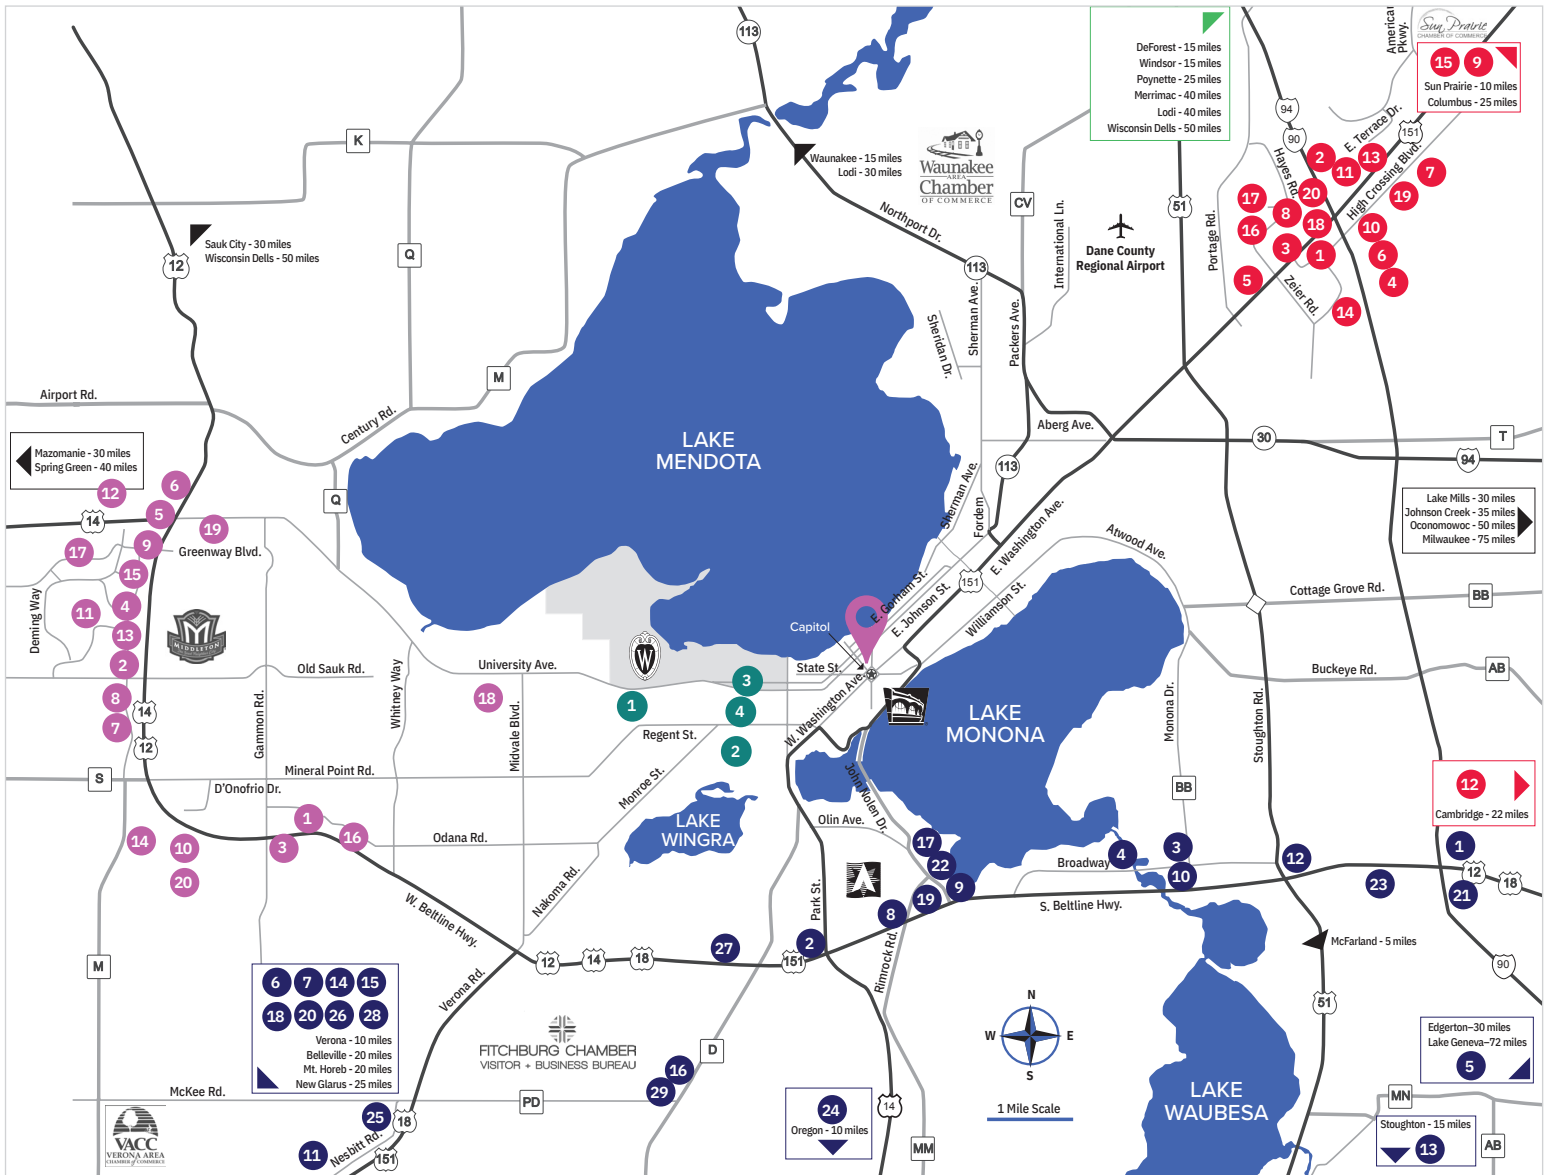

SLEEP

GREATER MADISON

Featuring Destination Madison Accommodation Partners

destination madison™

22 E. Mifflin St, Suite 200
Madison, WI 53703
608-255-2537 | 800-373-6376
visitmadison.com

EAST

- 1 Best Western East Towne Suites
- 2 Cambria Hotel Madison
- 3 Comfort Inn & Suites Madison - Airport
- 4 Courtyard by Marriott - Madison East
- 5 DoubleTree by Hilton Madison East
- 6 Fairfield Inn & Suites by Marriott - Madison East
- 7 GrandStay Residential Suites
- 8 Hampton Inn of Madison - East Towne Mall
- 9 Hilton Garden Inn - Sun Prairie
- 10 Holiday Inn Express & Suites Madison
- 11 Holiday Inn Madison at The American Center
- 12 Lake Ripley Lodge
- 13 La Quinta Inn & Suites
- 14 Microtel Inn & Suites by Wyndham Madison East
- 15 Quality Inn & Suites - Sun Prairie/Madison East
- 16 Red Roof Inn

- 17 Residence Inn by Marriott - Madison East
- 18 Rodeway Inn & Suites - Madison East
- 19 Staybridge Suites - Madison East
- 20 Super 8 Madison East

NEAR WEST

- 1 Best Western PLUS InnTownner Madison
- 2 HotelRED
- 3 University Housing - Conference Services
- 4 Wisconsin Union Hotel

WEST

- 1 AmericInn by Wyndham - Madison West
- 2 Baymont Inn & Suites - West
- 3 Best Western West Towne Suites
- 4 Comfort Suites - West
- 5 Country Inn & Suites by Radisson - Middleton
- 6 Courtyard by Marriott - Madison West/Middleton

- 16 Hawthorn Suites by Wyndham Madison Fitchburg
- 17 Holiday Inn Express & Suites - Madison Central
- 18 Holiday Inn Express & Suites - Madison/Verona
- 19 Home2 Suites by Hilton Madison Central
- 20 Hyatt Place Madison/Verona
- 21 Magnuson Grand Hotel Madison
- 22 Sheraton Madison Hotel
- 23 Sleep Inn/Mainstay Suites - Madison
- 24 Sleep Inn & Suites - Oregon
- 25 Staybridge Suites Madison - Fitchburg
- 26 Sunniva Inn
- 27 Super 8 - Madison South
- 28 Super 8 - Verona
- 29 Wyndham Garden