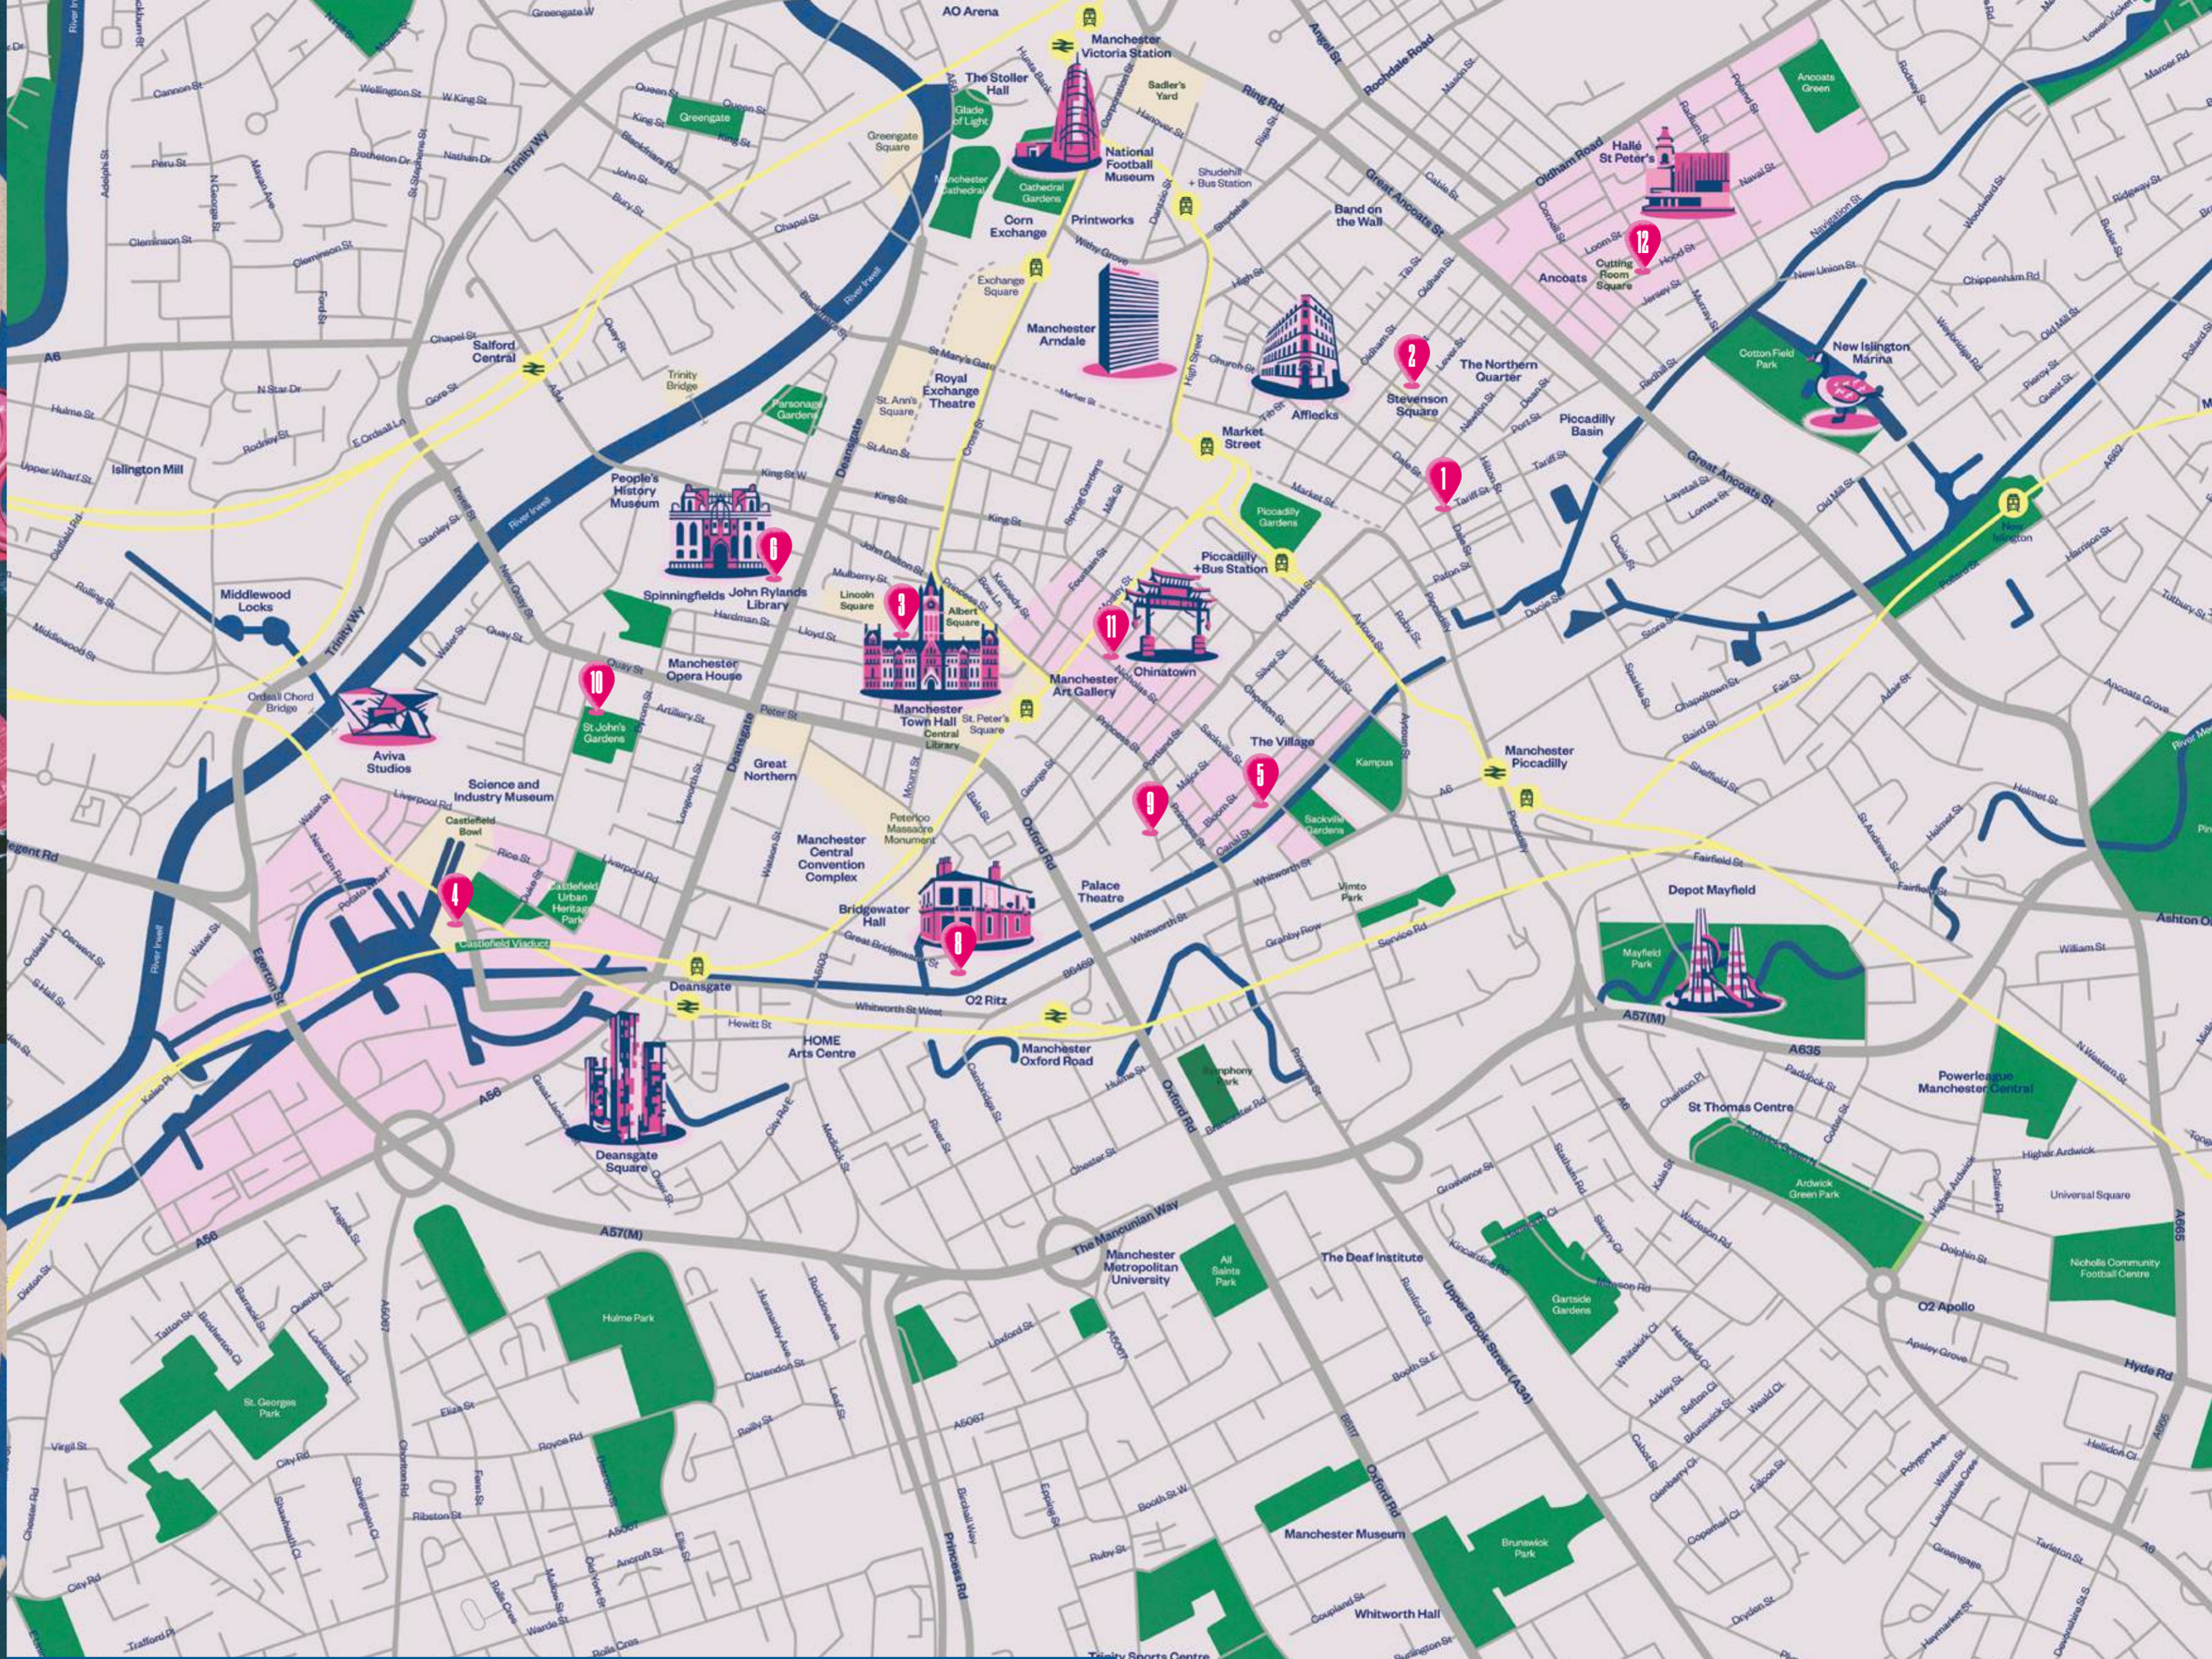

# MANCHESTER FILM AND TV MAP

1 DALE STREET, NQ

2 STEVENSON SQUARE, NQ

3 MANCHESTER TOWN HALL

4 CASTLEFIELD

5 THE VILLAGE

6 JOHN RYLANDS LIBRARY

7 VICTORIA BATHS

8 PEVERIL OF THE PEAK

9 HARTER STREET

10 ST JOHN'S GARDENS

11 CHINATOWN

12 ANCOATS

Brought to you by

manchesterabid.com

Proudly supported by

screenmanchester.com

Do it in person

Join Manchester's only film-focused in-person guided walking tour with The Locationist.

thelocationist.co.uk

Elizabeth Gaskell's House

Victoria Baths