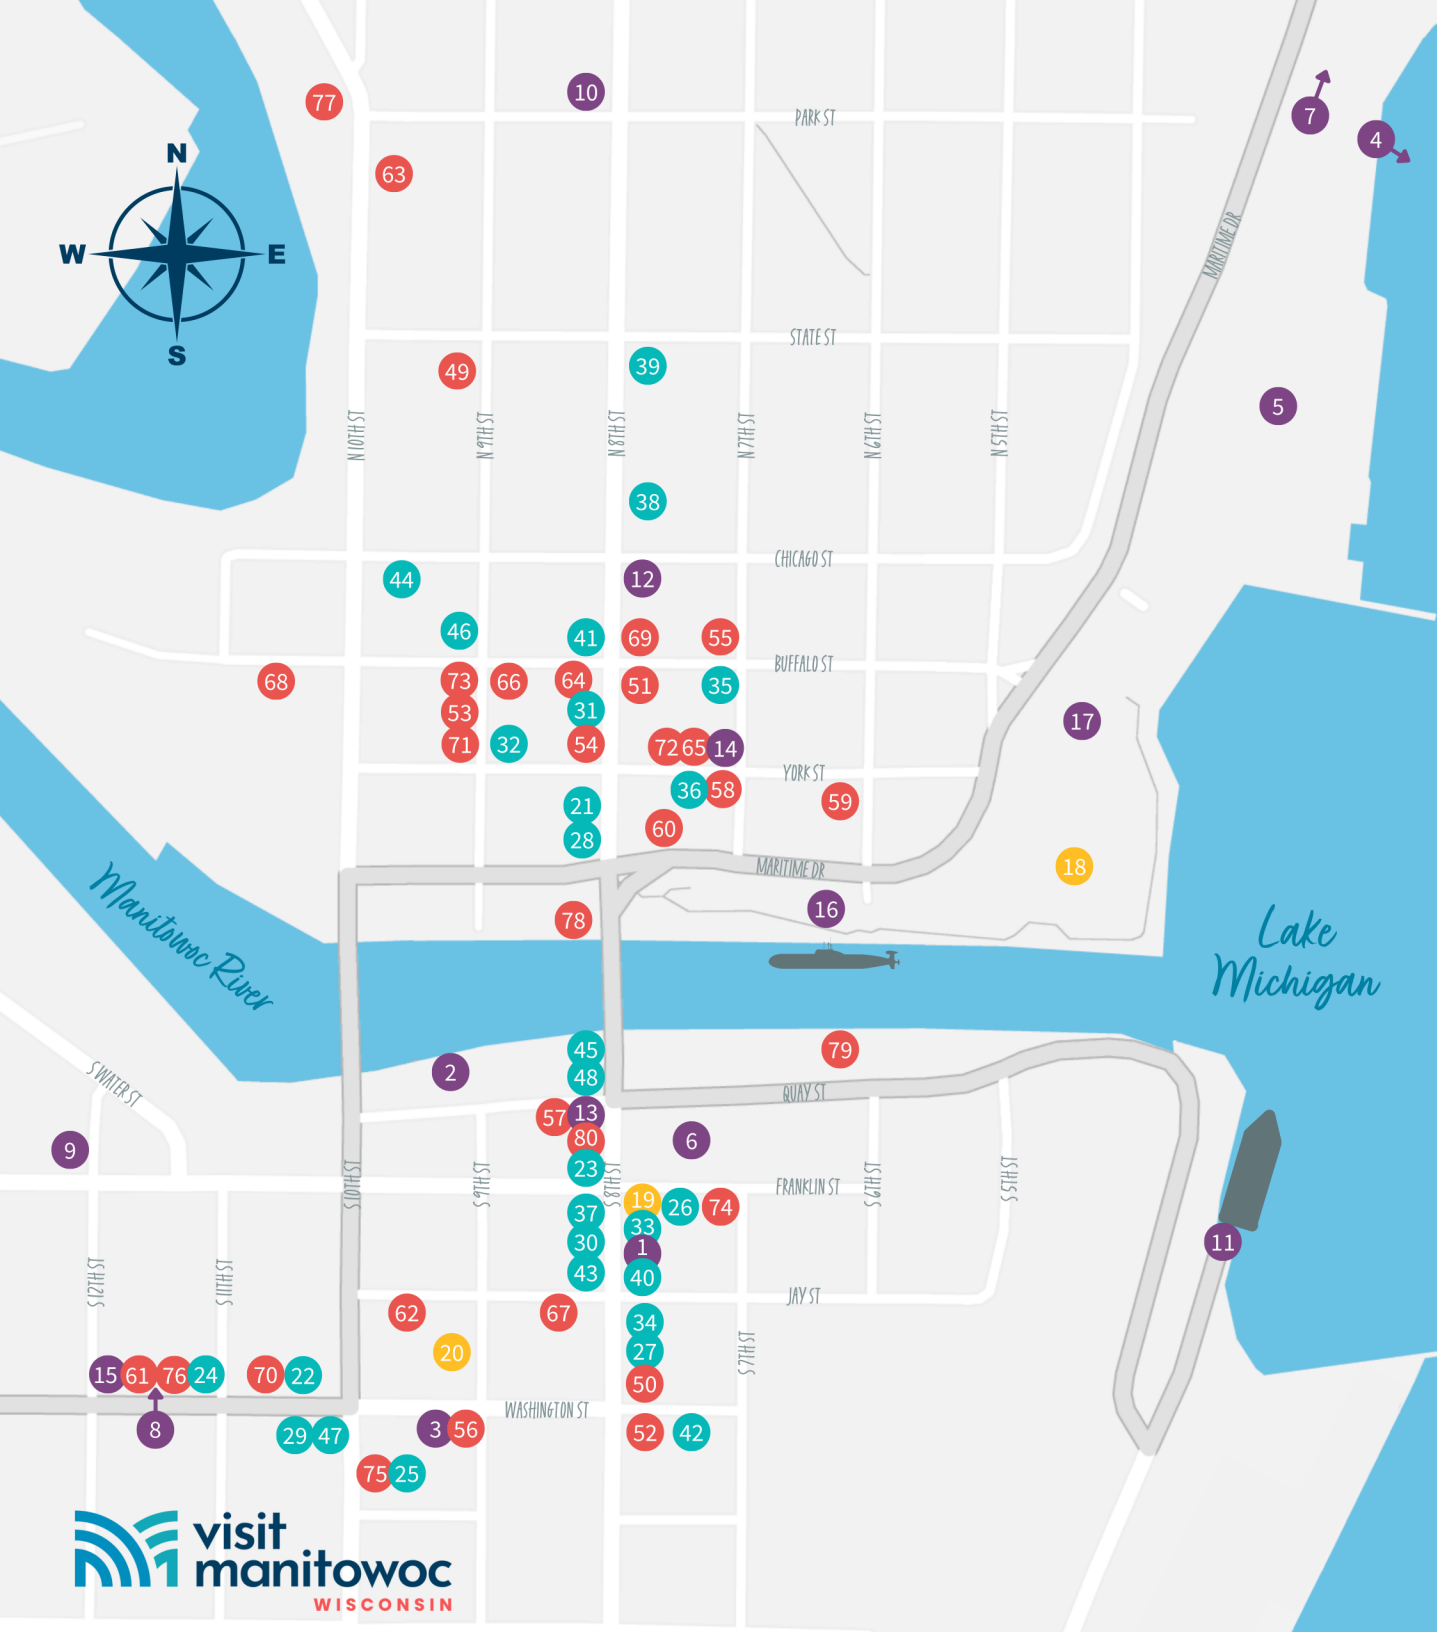

Manitowoc, WI

Downtown Map

Attractions & Public Services

- | | |
|-----------------------------------|--|
| 1 Capitol Civic Centre | 11 S.S. Badger Car Ferry |
| 2 City Hall | 12 Stand Adventures |
| 3 Glaze & Paint | 13 Visit Manitowoc Visitor Center |
| 4 Manitowoc Breakwater Lighthouse | 14 The Venue |
| 5 Manitowoc Marina | 15 What the Lock? Escape Rooms |
| 6 Manitowoc Public Library | 16 Wisconsin Maritime Museum, Sub Pub, and USS Cobia |
| 7 Mariners Trail | 17 YMCA |
| 8 Mikawdow Theatre | |
| 9 Post Office | |
| 10 Rahr-West Art Museum | |

Lodging

- 18 Inn on Maritime Bay
- 19 Dead by Dawn Dead & Breakfast (also home of the Mad Hatter Store and Shrunkn Head Creepeasy)
- 20 Econo Lodge

Shopping

- | | |
|------------------------------|---------------------------|
| 21 Beerntsen's Confectionary | 35 Ignite |
| 22 Before N After | 36 Just A Lil Bit |
| 23 Broken Spoke | 37 Kindred Co. |
| 24 Crystal Pathway | 38 Kwik Trip |
| 25 Custom Health | 39 Manitowoc Antique Mall |
| 26 Ditto | 40 Manitowoc Pharmacy |
| 27 Dr. Freud's Records | 41 Natural Market |
| 28 The Flower Gallery | 42 On Second Thought |
| 29 Golden Ring Music | 43 Quilting in the Valley |
| 30 graced | 44 St. Vincent De Paul |
| 31 The Granary | 45 Stockpile Games |
| 32 Gritty Lane | 46 Susan's Second Style |
| 33 Heart & Homestead | 47 vap |
| 34 The Hearty Olive | 48 The Wild Iris |