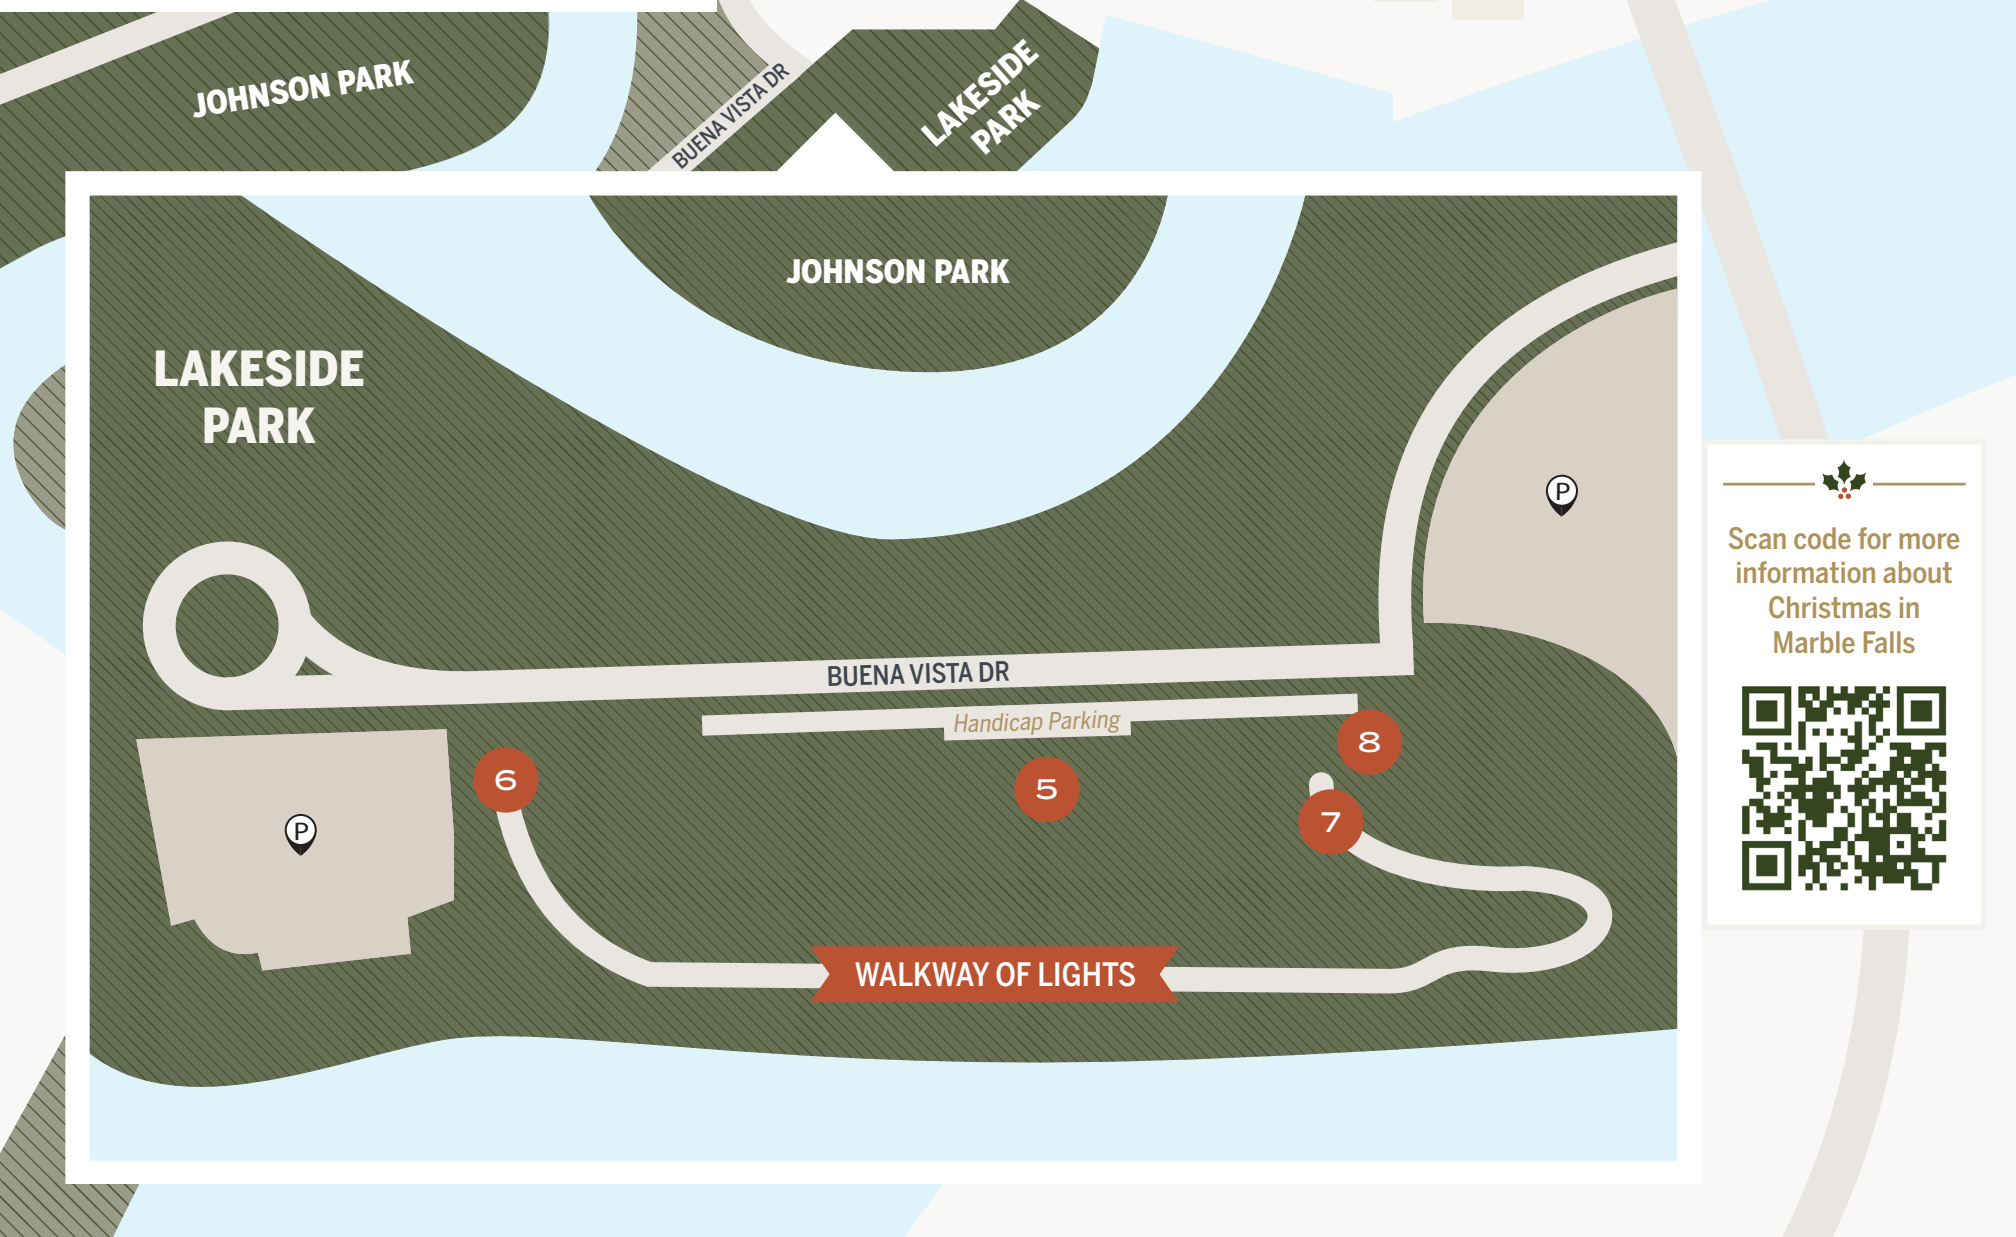

Scan code for more information about Christmas in Marble Falls