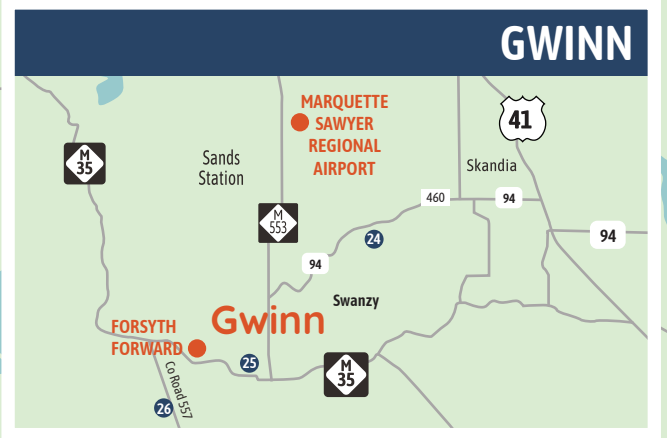

- 18 Quality Inn / 906.228.8100  
1275 US-41 W, Marquette MI 49855
  - 19 Ramada by Wyndham / 906.228.6000  
412 W Washington St, Marquette MI 49855
  - 20 Rippling River Resort / 906.273.2259  
4321 M-553, Marquette MI 49855
  - 21 Staybridge Suites / 906.225.9901  
855 W Washington St, Marquette MI 49855
  - 22 Superior Stay / 906.273.1800  
1301 N Third St, Marquette MI 49855
  - 23 TownePlace Suites by Marriott / 906.273.2900  
808 S Lakeshore Boulevard, Marquette MI 49855
- ## GWINN
- 24 Model Towne Inn / 906.346.7901  
190 M-35, Gwinn MI 49841
  - 25 Tower Vacation Homes / 906.346.7911  
4430 Electra St, Gwinn MI 49841
  - 26 The Up North Lodge Cabins / 906.346.9815  
215 S Co Road 557, Gwinn, MI 49841
- ## BIG BAY
- 27 Big Bay Motel / 906.345.9444  
96 Bensinger St, Big Bay MI 49808
  - 28 Historical Thunder Bay Inn / 906.345.9220  
400 Bensinger St, Big Bay MI 49808
- ## NEGAUNEE
- 29 Tall Pines Motel & RV Park / 906.475.6608  
349 US-41 E, Negaunee MI 49866
- ## ISHPEMING
- 30 Jasper Ridge Inn / 906.485.2378  
1000 River Parkway, Ishpeming MI 49849
  - 31 Travelodge by Wyndham / 906.485.6345  
850 US-41 W, Ishpeming MI 49849
  - 32 Triangle Motel / 906.485.5537  
105 N Rose St, Ishpeming MI 49849

4-26

For additional maps and information on Marquette County, please contact us at:

**TRAVEL MARQUETTE**  
201 S. FRONT ST.  
MARQUETTE, MI 49855  
906-228-7749

# GREATER MARQUETTE

To Gwinn (see inset)