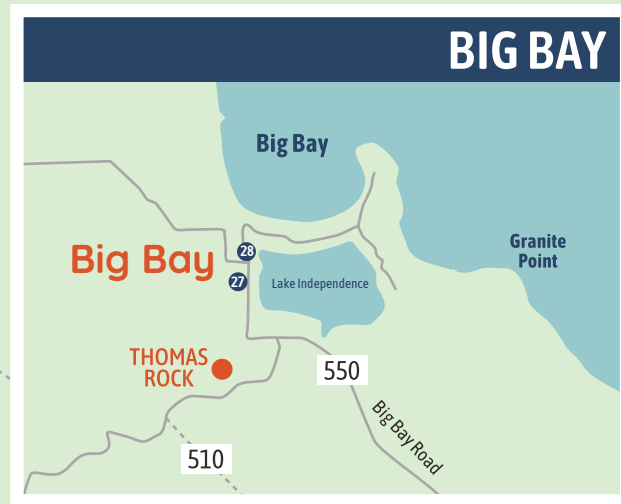

1. 18 Quality Inn / 906.228.8100
     1275 US-41 W, Marquette MI 49855
  2. 19 Ramada by Wyndham / 906.228.6000
     412 W Washington St, Marquette MI 49855
  3. 20 Rippling River Resort / 906.273.2259
     4321 M-553, Marquette MI 49855
  4. 21 Staybridge Suites / 906.225.9901
     855 W Washington St, Marquette MI 49855
  5. 22 Superior Stay / 906.273.1800
     1301 N Third St, Marquette MI 49855
  6. 23 TownePlace Suites by Marriott / 906.273.2900
     808 S Lakeshore Boulevard, Marquette MI 49855
2. ## GWINN
1. 24 Model Towne Inn / 906.346.7901
     190 M-35, Gwinn MI 49841
  2. 25 Tower Vacation Homes / 906.346.7911
     4430 Electra St, Gwinn MI 49841
  3. 26 The Up North Lodge Cabins / 906.346.9815
     215 S Co Road 557, Gwinn, MI 49841
4. ## BIG BAY
1. 27 Big Bay Motel / 906.345.9444
     96 Bensinger St, Big Bay MI 49808
  2. 28 Historical Thunder Bay Inn / 906.345.9220
     400 Bensinger St, Big Bay MI 49808
6. ## NEGAUNEE
1. 29 Tall Pines Motel & RV Park / 906.475.6608
     349 US-41 E, Negaunee MI 49866
8. ## ISHPEMING
1. 30 Jasper Ridge Inn / 906.485.2378
     1000 River Parkway, Ishpeming MI 49849
  2. 31 Travelodge by Wyndham / 906.485.6345
     850 US-41 W, Ishpeming MI 49849
  3. 32 Triangle Motel / 906.485.5537
     105 N Rose St, Ishpeming MI 49849

4-26