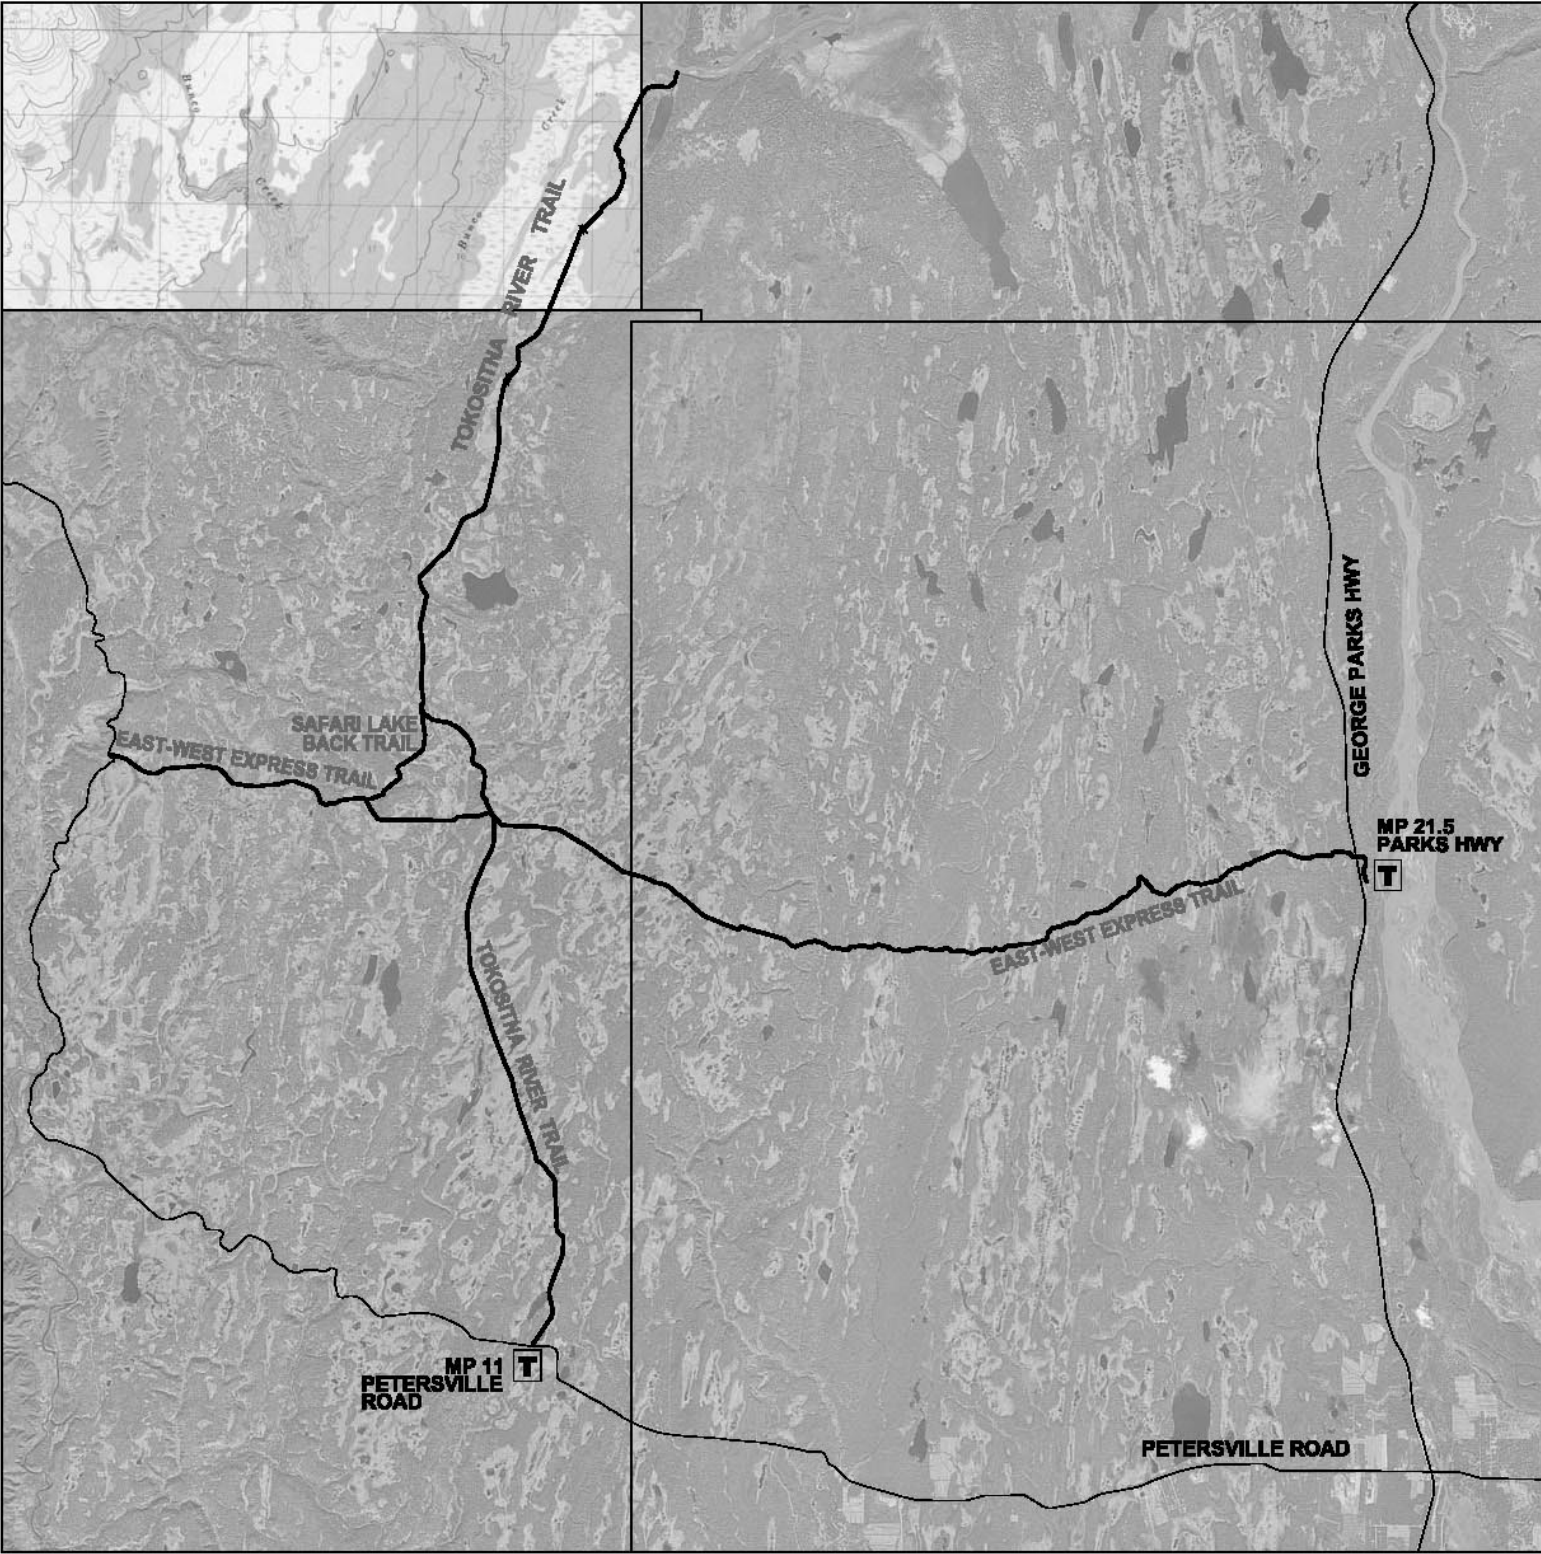

**TRAPPER CREEK -  
PETERSVILLE  
WINTER TRAILS**

**LEGEND**

**T** Trailhead