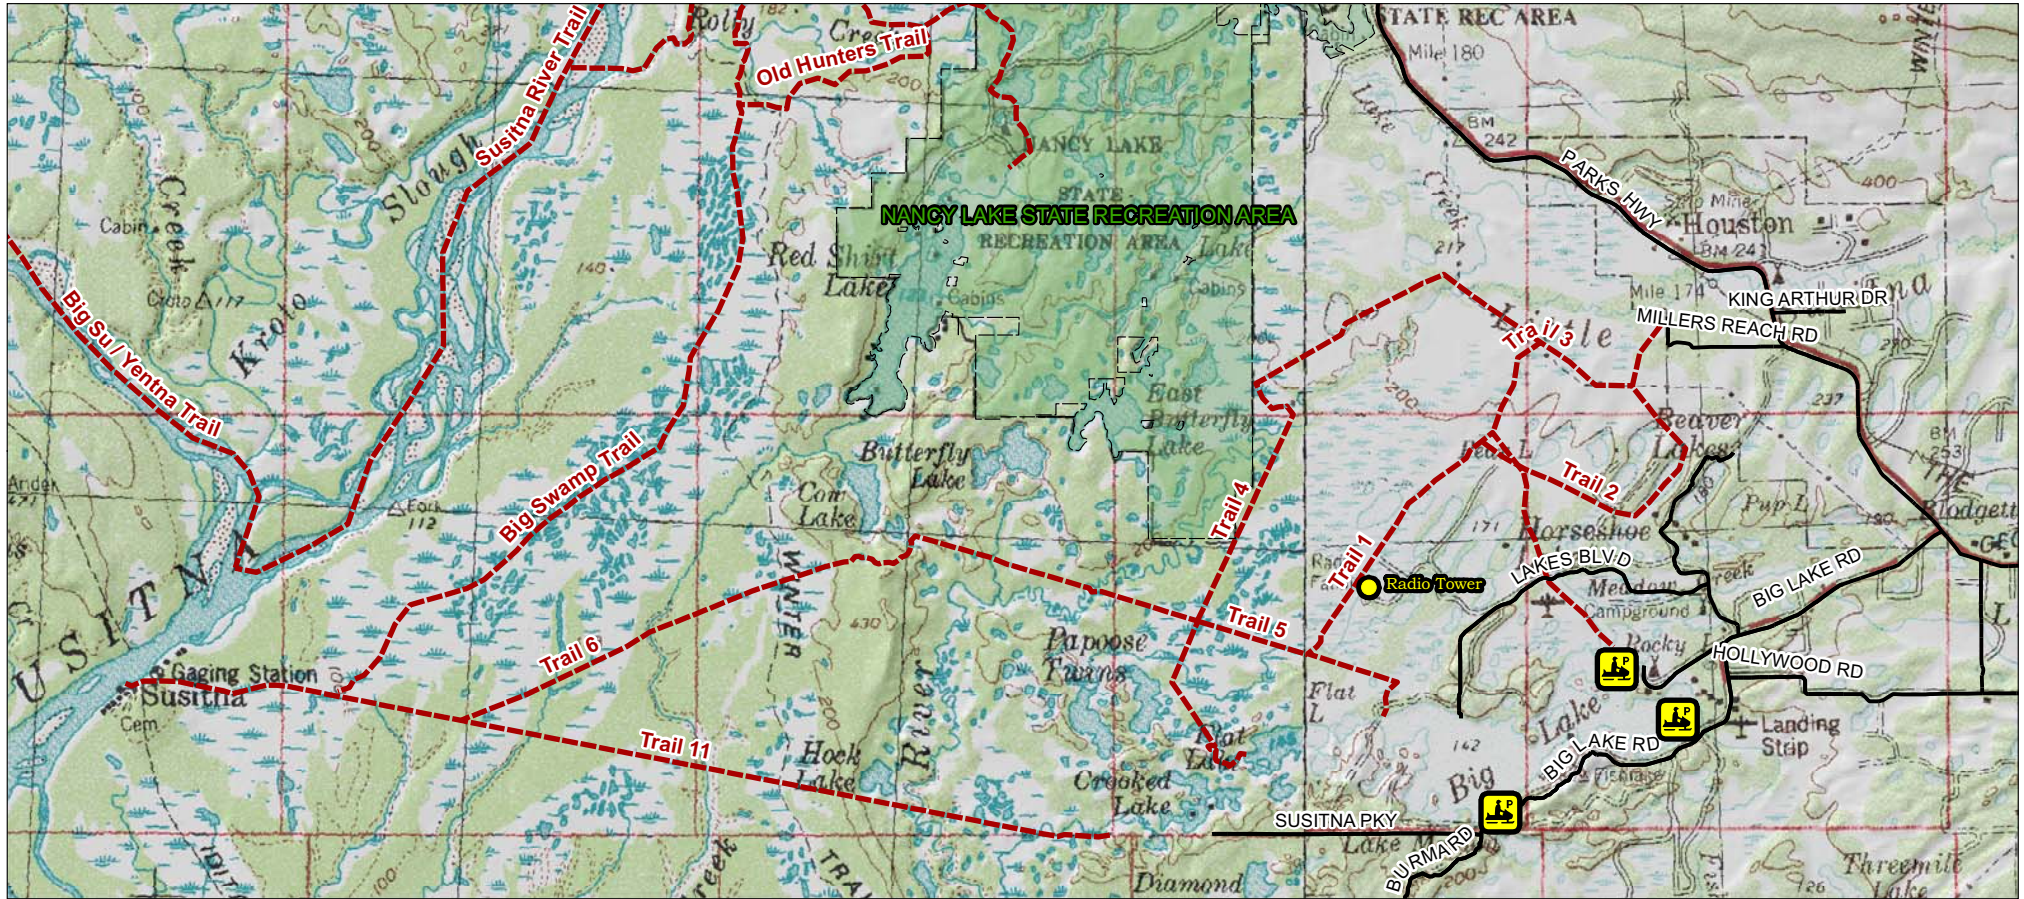

Alaska State Parks Snow-TRAC Grooming Pool Big Lake Area Trails