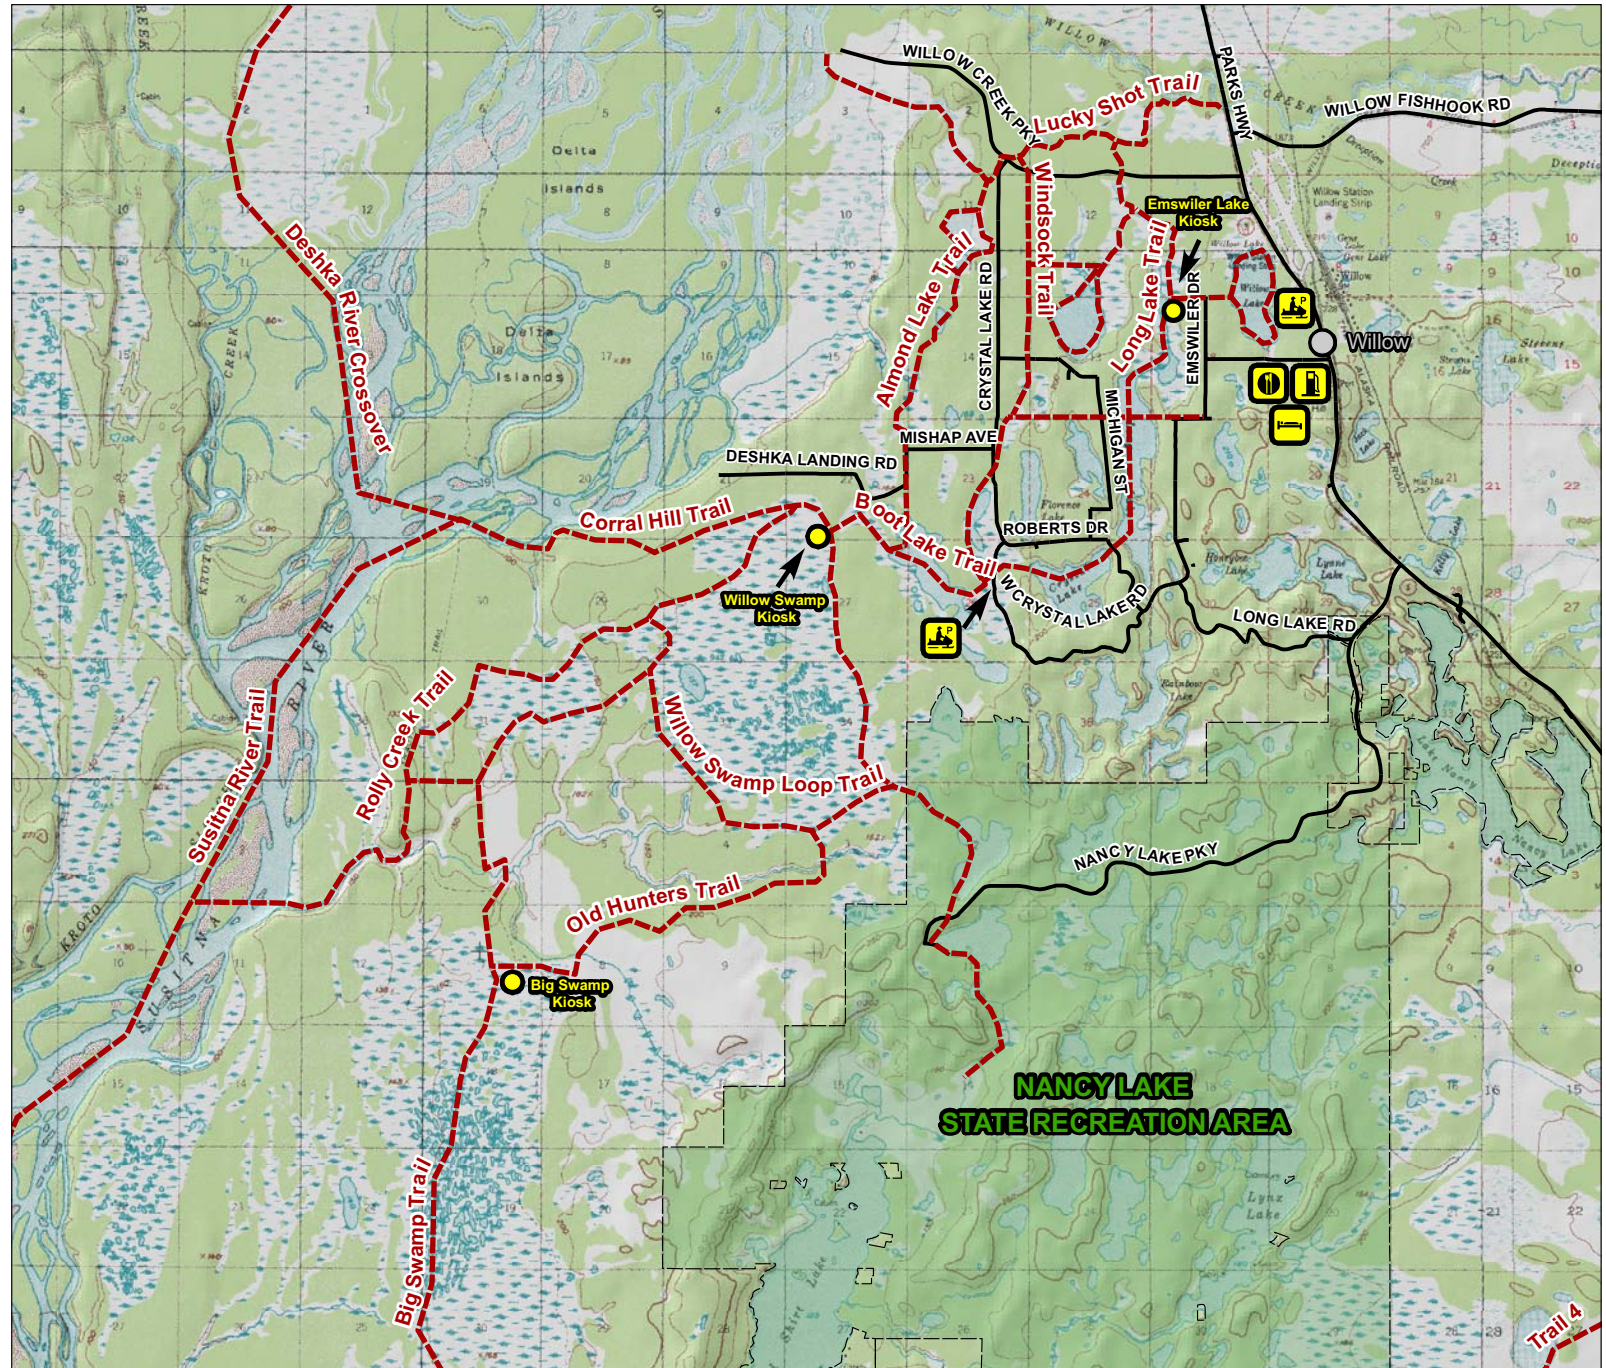

Alaska State Parks SnowTRAC Grooming Pool Willow Area Trails

Mat-Su State Parks Office:
(907) 745-3975
www.alaskastateparks.org

Willow Trails Committee
(907) 495-6368
<http://www.waco-ak.org/pmwiki.php/Trails/Intro>

LEGEND

- SnowTrac Trails
- Roads
- Snowmobile Parking
- Gas
- Food
- Lodging
- Point of Interest
- City or Town

1:100,000

Miles

0 0.5 1

Kilometers

0 1 2