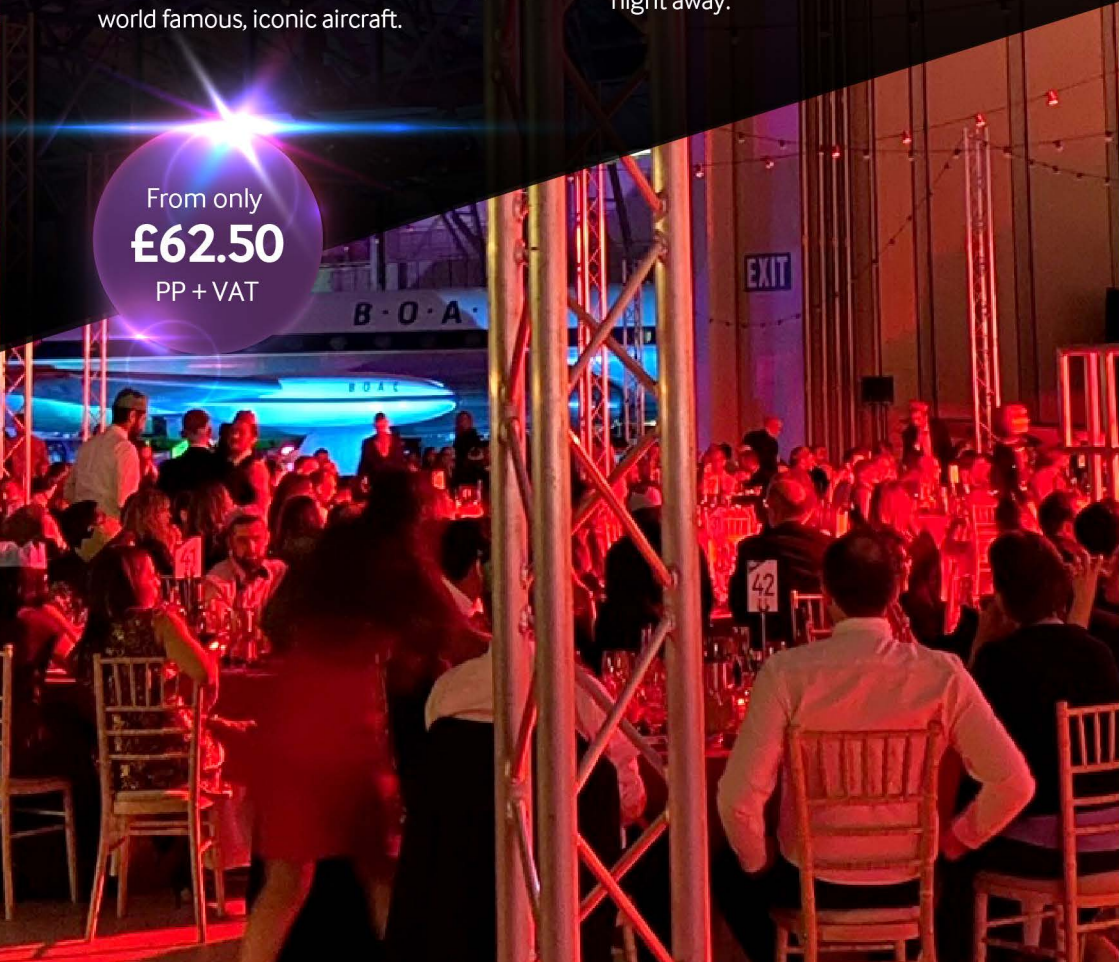

THE OFFER

Have your tickets ready because you will be flying first class with IWM Duxford this Christmas.

On arrival to the terminal at 7pm you will be greeted by our cabin crew who will assist in checking your luggage, before guiding you down the runway into our AirSpace Hangar for a glass of bubbles under the wings of world famous, iconic aircraft.

From only
£62.50
PP + VAT

GUESTS

Private: 250 minimum - 700 maximum

Shared: 400 minimum - 700 maximum

Once you are well and truly prepared for take-off, you'll then be invited to board your tables in our festive themed Conservation Hall for an exceptional three course menu to ensure your Christmas celebrations are truly unforgettable. But that's not all; after stocking up on your in-flight meals, spread your wings and take to the tarmac to dance the night away.