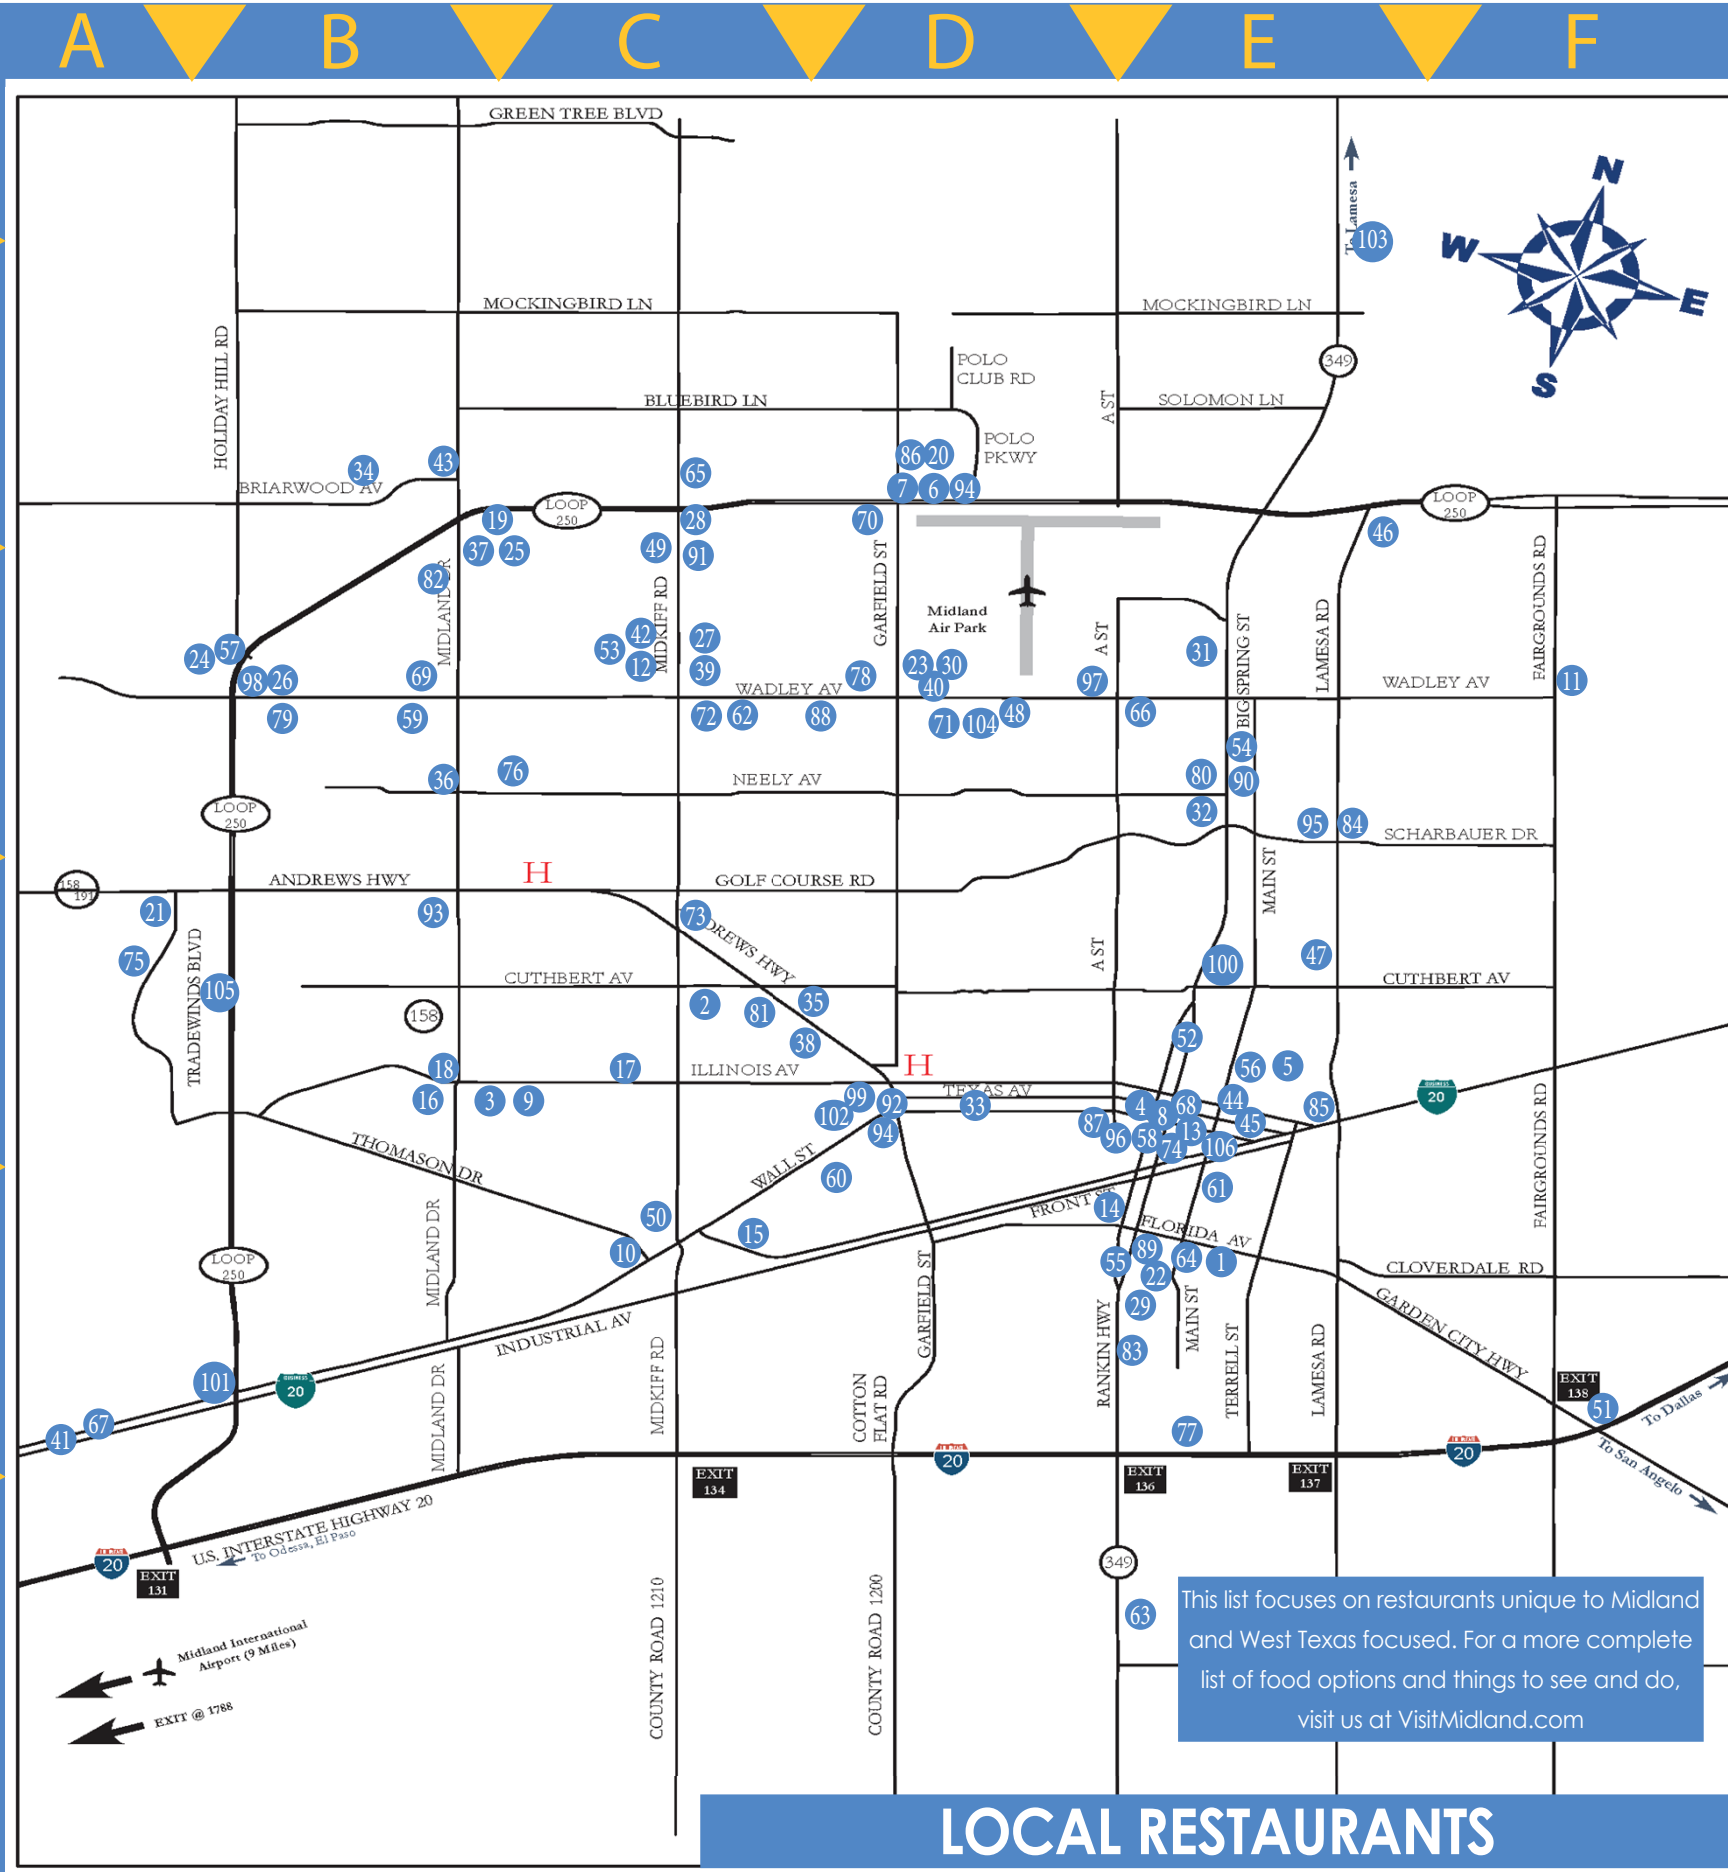

MIDLAND

EAT LOCAL

© 2018 Midland, Texas VisitMidland
303 West Wall Street, Suite 200
Midland, Texas 79701
(800) 624-6435
www.VisitMidland.com

All efforts to ensure accuracy have been made.
Information is subject to change. Corrections are welcome.

visitmidland
eat • play • shop • stay

LOCAL RESTAURANTS