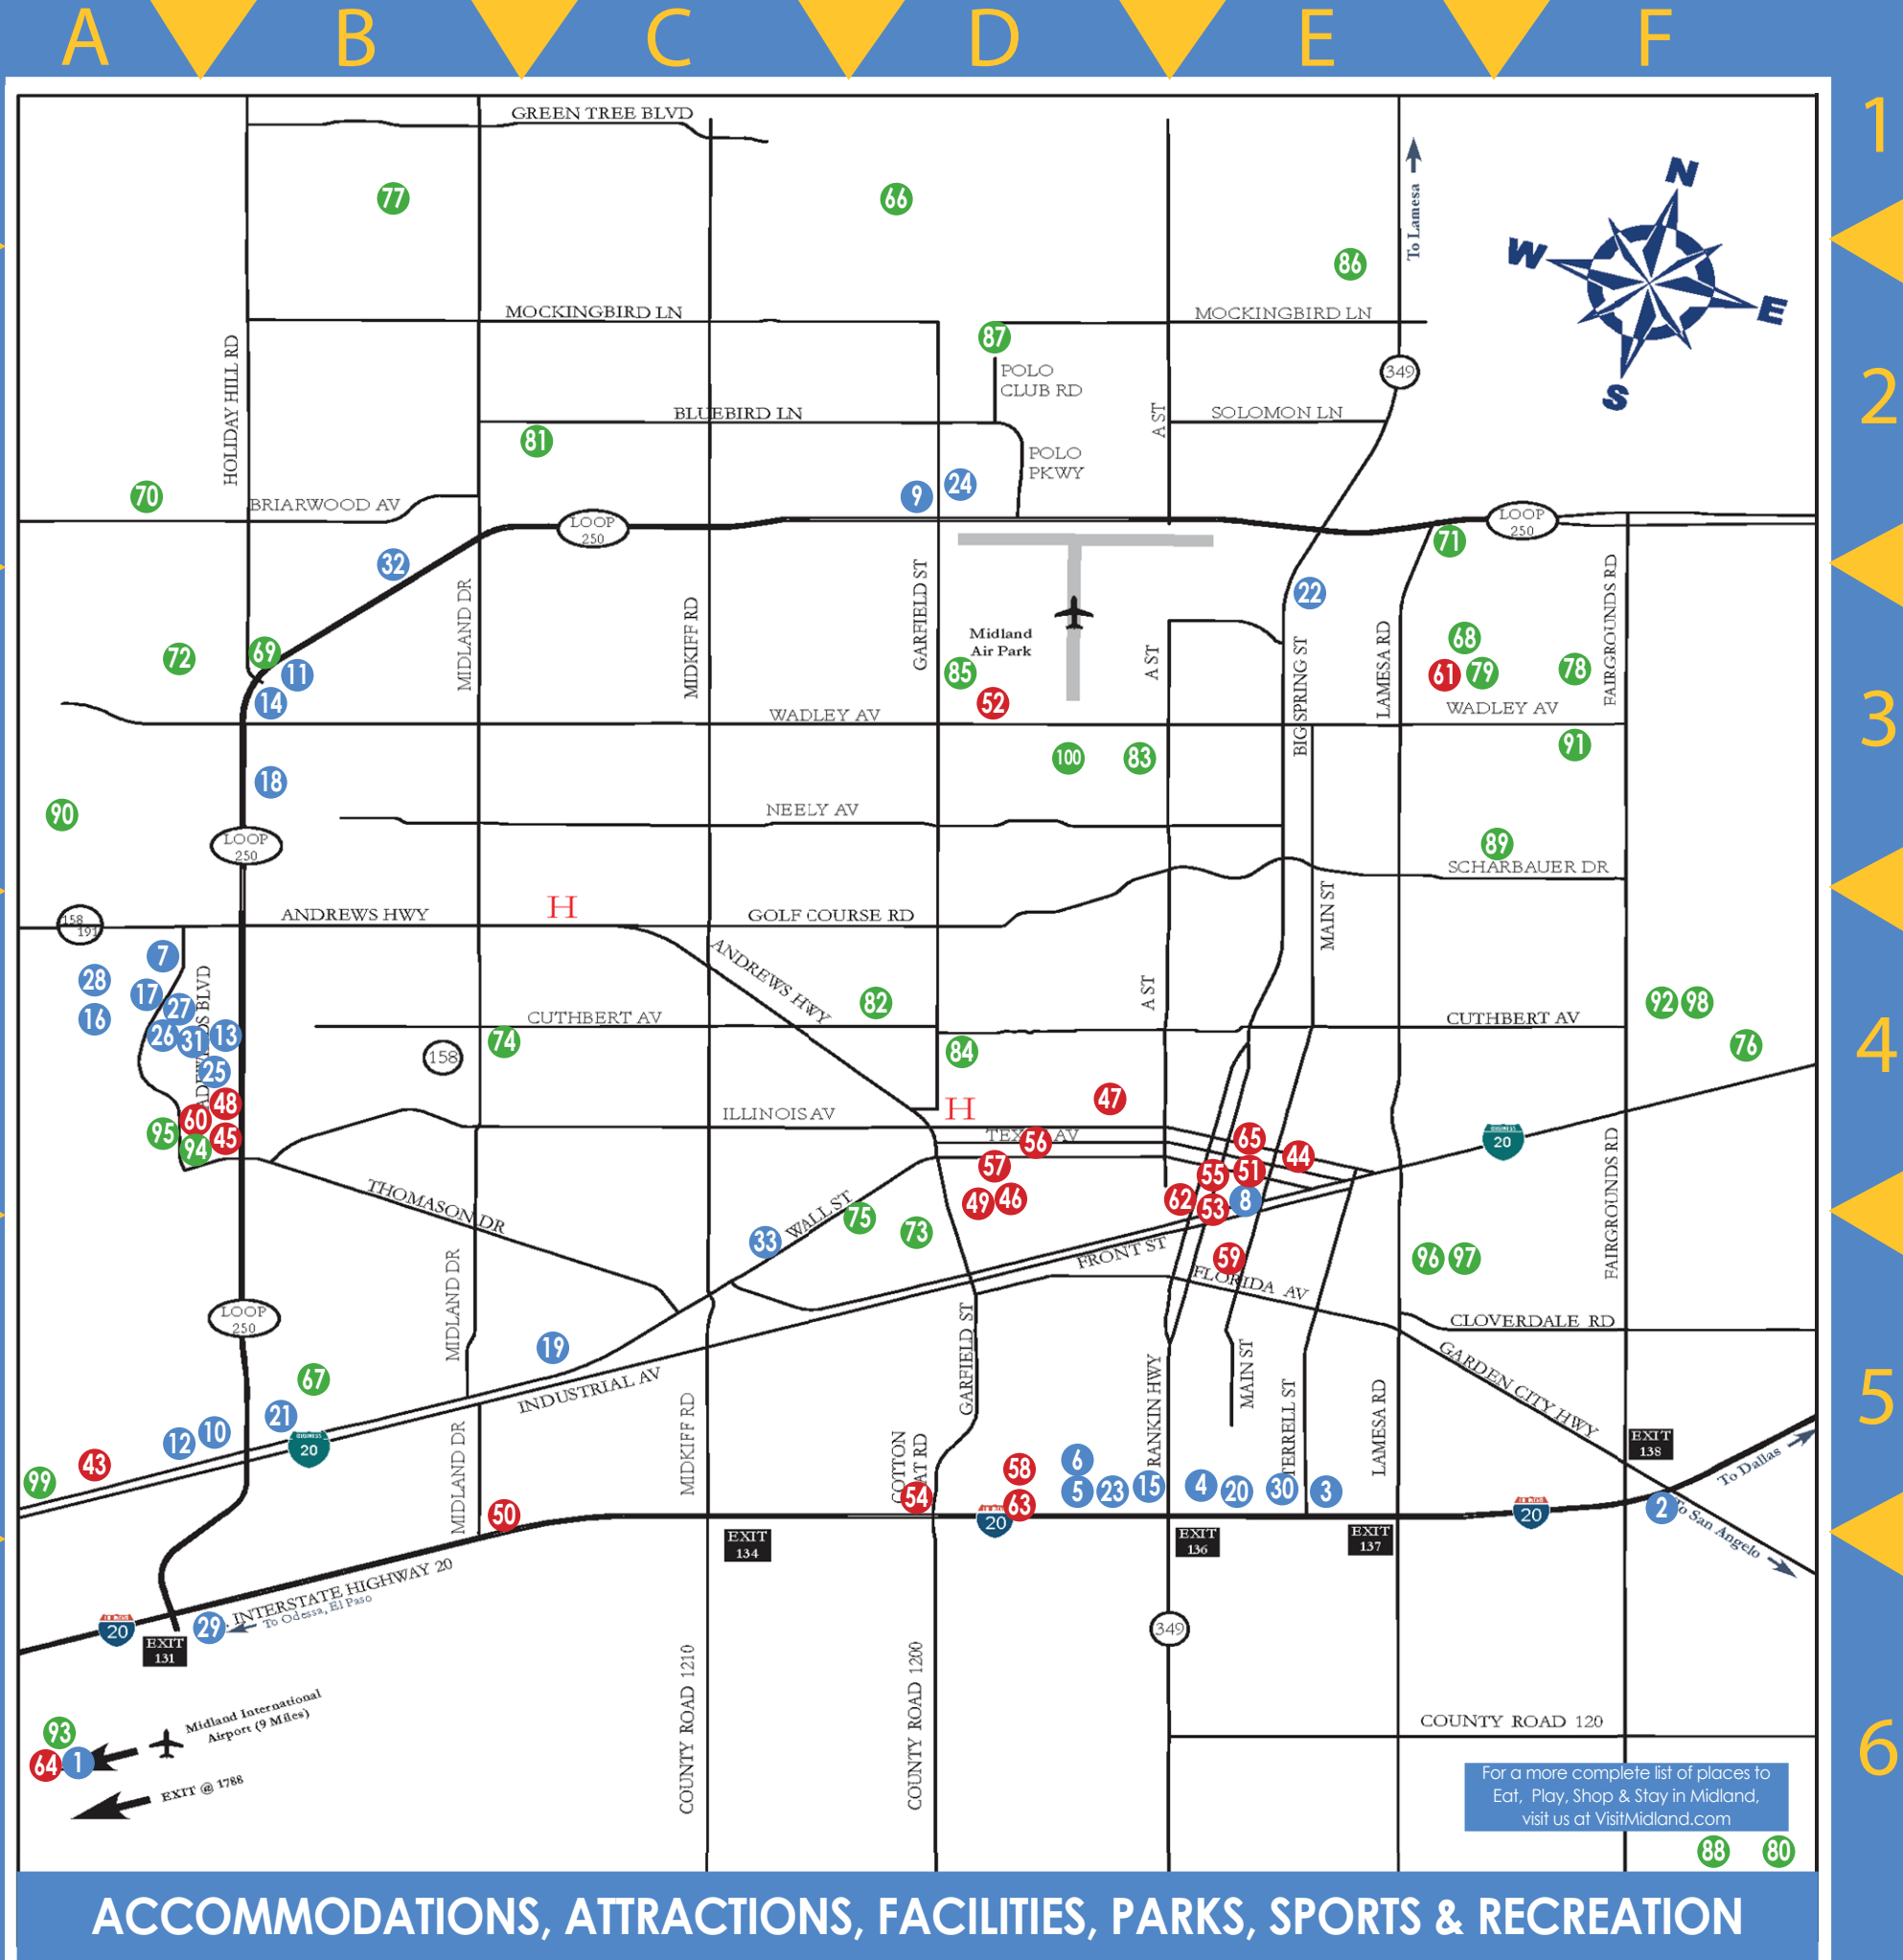

ACCOMMODATIONS, ATTRACTIONS, FACILITIES, PARKS, SPORTS & RECREATION

Accommodations

- 1 Baymont Inn & Suites - Airport
10000 Airport Rd.A6
- 2 Baymont Inn & Suites - I-20
3100 US HWY 158 East.....F5
- 3 Best Western Plus
601 East I-20.....E5
- 4 Candlewood Suites
110 Longview Ave.E5
- 5 Comfort Inn
910 W. I-20.....D5
- 6 Country Inn & Suites
920 W. I-20.....D5
- 7 Courtyard by Marriott
1505 Tradewinds Blvd.A4
- 8 DoubleTree by Hilton Midland Plaza
1117 W. Wall St.E4
- 9 Fairfield Inn & Suites by Marriott
2300 Faulkner Dr.D2
- 10 Four Points by Sheraton
5518 Starboard Dr.A5
- 11 Hampton Inn
5011 W. Loop 250 N.B3
- 12 Hawthorn Suites by Wyndham
5708 Starboard Dr.A5
- 13 Hilton Garden Inn
1301 N. Loop 250 W.A4
- 14 Holiday Inn Express & Suites - Loop 250
5309 W. Loop 250 N.B3
- 15 Holiday Inn Express & Suites - I-20
900 Crump St.D5
- 16 Home2 Suites by Hilton
1401 Catalina Dr.A4
- 17 Homewood Suites
1401 Tradewinds Blvd.A4
- 18 La Quinta Inn & Suites - Midland North
2606 N. Loop 250 W.B3
- 19 La Quinta Inn - Wall Street
4130 W. Wall St.C5
- 20 Microtel Inn & Suites by Wyndham
200 W. Longview Ave.E5
- 21 Motel 6
2500 Commerce Dr.B5
- 22 Plaza Inn
4108 N. Big Spring St.E3
- 23 Quality Inn
902 W. Interstate 20D5
- 24 Quality Suites
4706 N. Garfield St.D2
- 25 Residence Inn by Marriott
5509 Deauville Blvd.A4
- 26 Sleep Inn & Suites
5612 Deauville Blvd.A4
- 27 SpringHill Suites
5716 Deauville Blvd.A4
- 28 Staybridge Suites
1505 Catalina Dr.A4
- 29 Suburban Extended Stay Hotel
3001 Antelope Trail.....A6
- 30 Super 8 - Midland South
309 E. I-20 SouthE5
- 31 TownPlace Suites by Marriott
5508 Deauville Blvd.A4
- 32 WoodSpring Suites
4712 W. Loop 250 N.B3
- 33 Wyndham Garden
3100 W. Wall St.C5