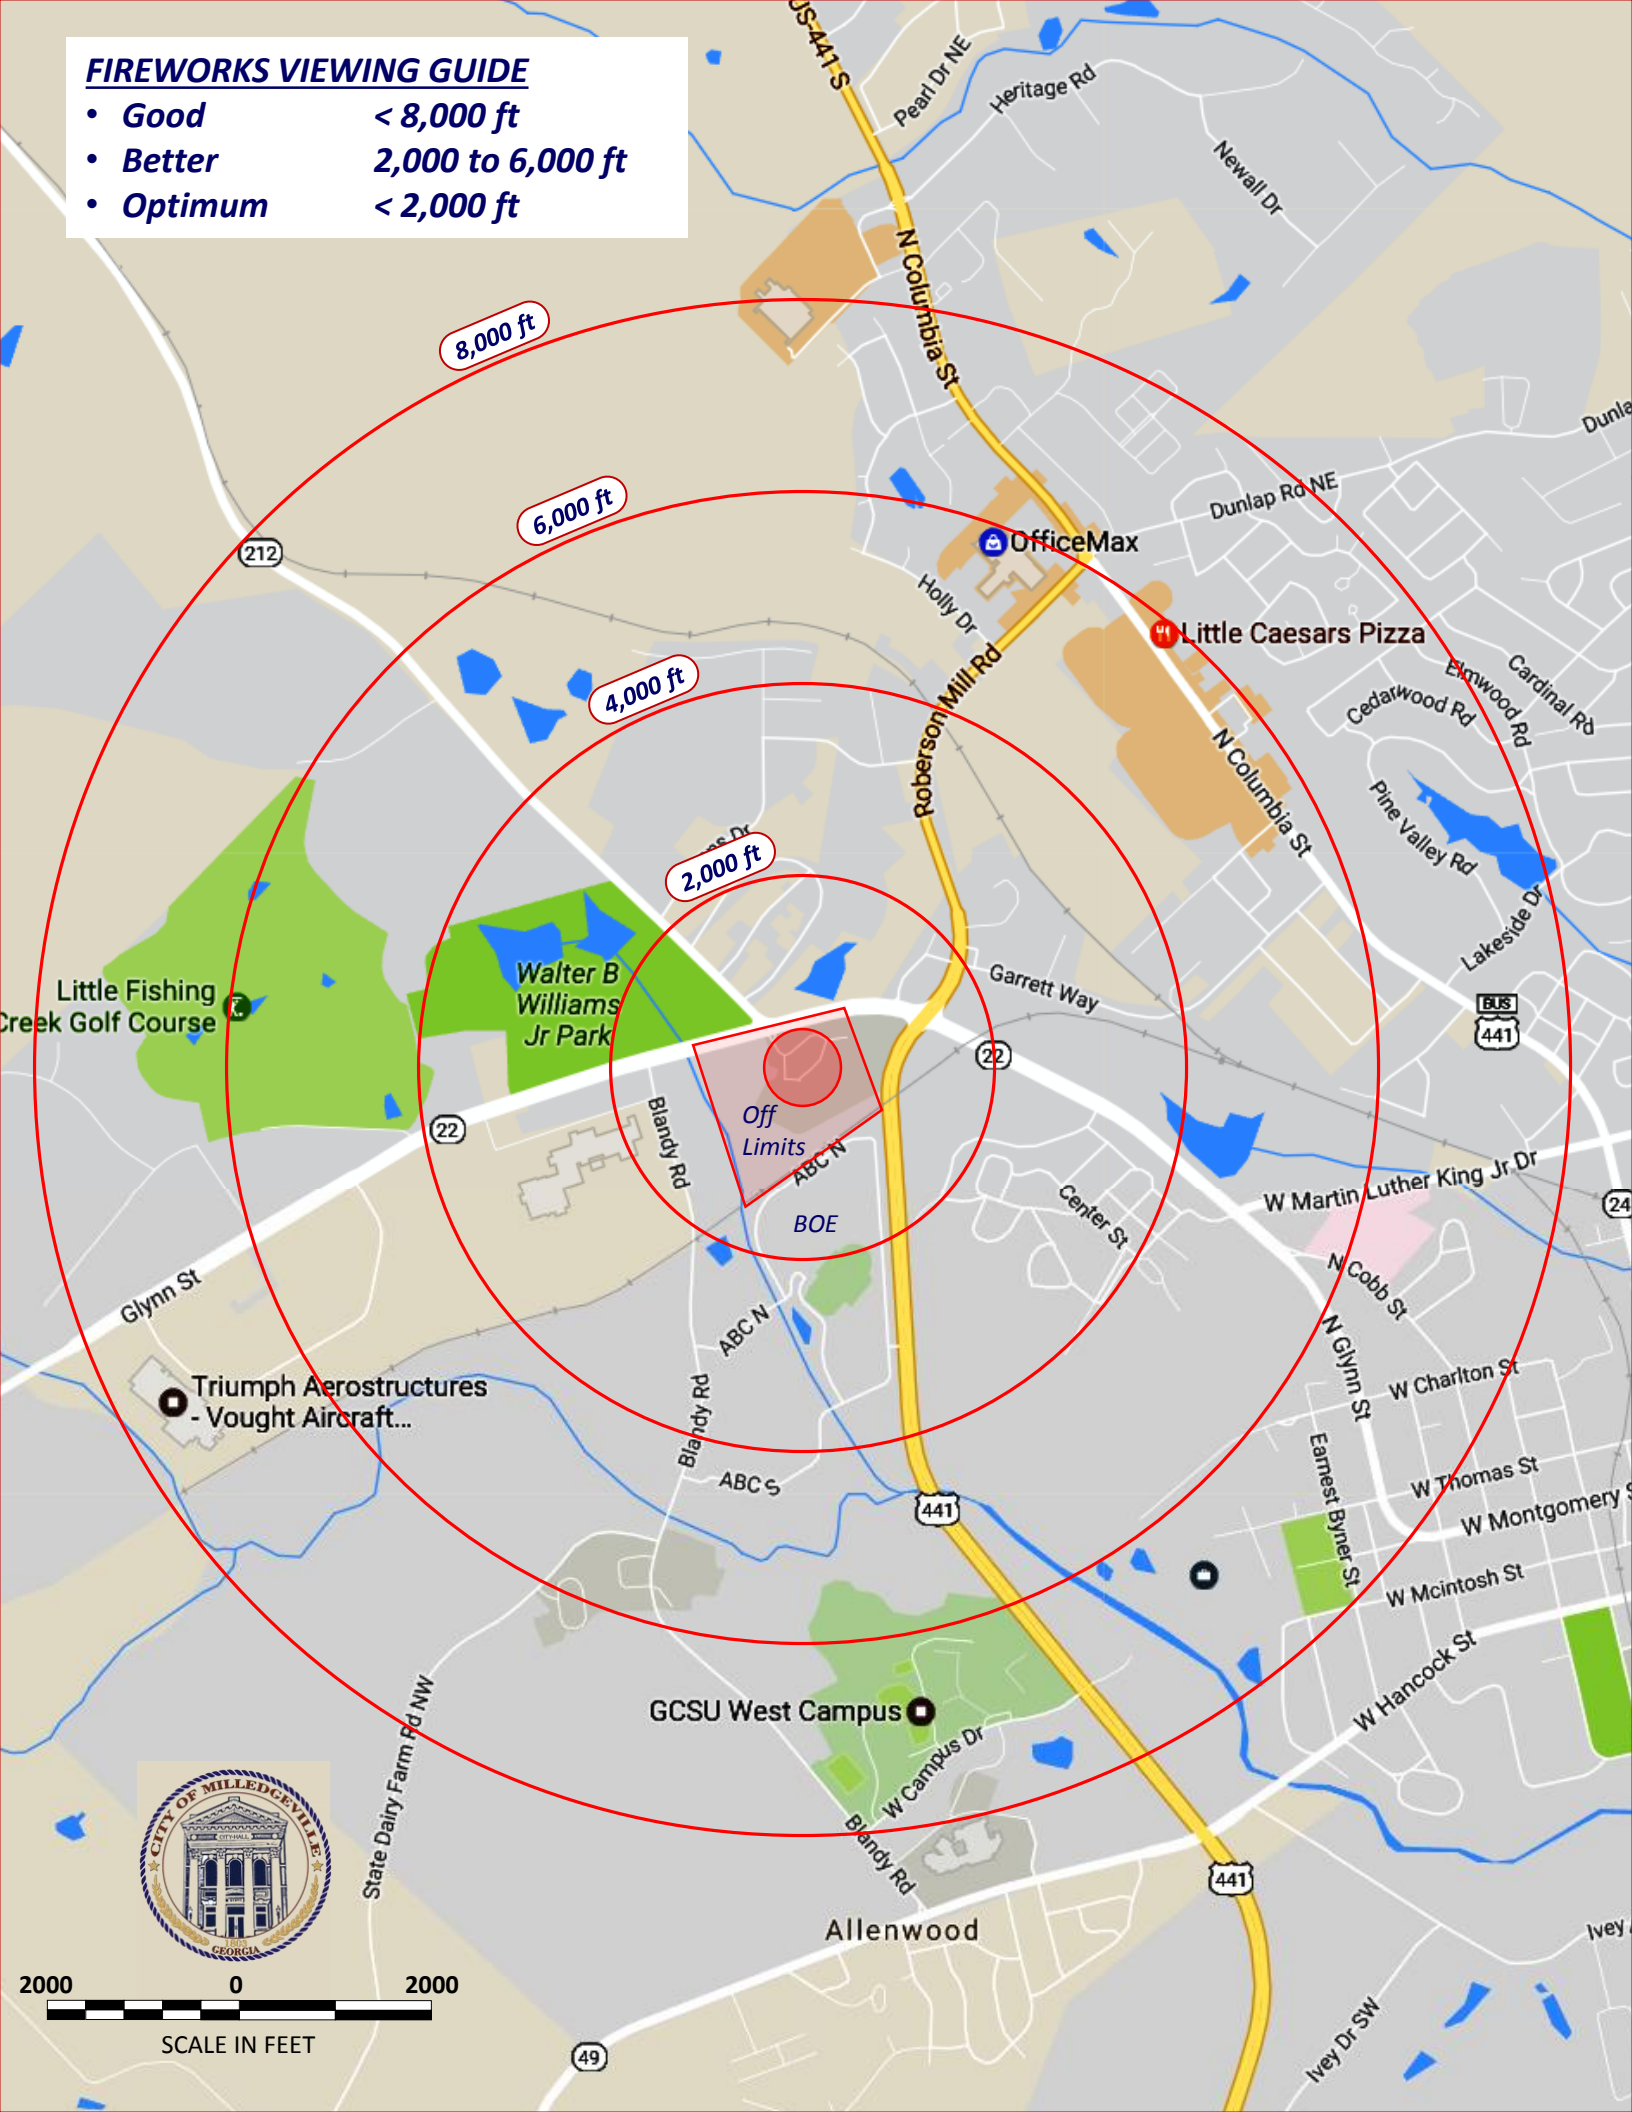

# FIREWORKS VIEWING GUIDE

- **Good** < 8,000 ft
- **Better** 2,000 to 6,000 ft
- **Optimum** < 2,000 ft

49