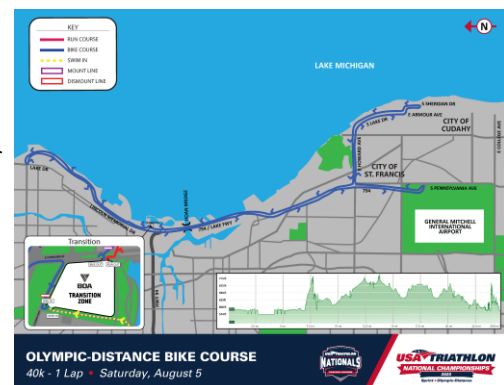

ROUTE MAPS / ROAD CLOSURES

Friday, August 4

- *E. Michigan Street (East of Lincoln Memorial Drive) – Closed 4:30am – 8pm
- *E. Clybourn Street (East of Lincoln Memorial Drive) – Closed 4:30am – 8pm
- *North Harbor Drive (from Chicago to E. Michigan) – Closed 4:30am – 8pm
- *Lincoln Memorial Drive – Closed 9am – 8:15pm
 - Northbound and Southbound lanes CLOSED from E. Clybourn Street to Lake Dr
- *E. Mason St., E. Lagoon Dr., E. Lafayette Hill Dr., E. Water Tower Rd, E. Ravine Rd.
 - No thru traffic due to Lincoln Memorial Drive closure - 9am – 8:15pm
- *I-794 Access – ALL DAY
 - Off-ramp from I-794 West
 - Must exit and turn left onto Clybourn
 - On-ramp to I-794 East: must access via Clybourn and turn right

Saturday, August 5

- *E. Michigan Street (East of Lincoln Memorial Drive) – Closed 4:30am – 8pm
- *E. Clybourn Street (East of Lincoln Memorial Drive) – Closed 4:30am – 8pm
- *North Harbor Drive (from Chicago to E. Michigan) – Closed 4:30am – 8pm
- *Lincoln Memorial Drive – Closed 4:30am – 8:15pm
 - Northbound and Southbound lanes CLOSED from E. Clybourn Street to Lake Dr
- *E. Mason St., E. Lagoon Dr., E. Lafayette Hill Dr., E. Water Tower Rd, E. Ravine Rd.
 - No thru traffic due to Lincoln Memorial Drive closure - 6:30am – 8:15pm
- *I-794 North – Closed 4:30am – 1:00pm
 - All lanes of I-794 North from Lincoln Memorial Drive to Pennsylvania Ave.
- *E. Howard Ave. – Closed 6:30am – 1:00pm
 - Eastbound and Westbound lanes from I-794 to S. Lake Drive
- *S. Lake Drive – Closed 6:30am – 1:00pm
 - Northbound and Southbound lanes from E. Howard Ave. to E. Layton Ave
- *E. Armour Ave – Closed 6:30am – 1:00pm
 - Eastbound and Westbound lanes from Lake Drive to S. Sheridan Drive
- *S. Sheridan Drive – Closed 6:30am – 1:00pm
 - Northbound and Southbound lanes from E. Armour Ave to E. Pulaski Ave
- *I-794 Access – 1:30pm – 8:15pm
 - Off-ramp from I-794 West
 - Must exit and turn left onto Clybourn
 - On-ramp to I-794 East: must access via Clybourn and turn right