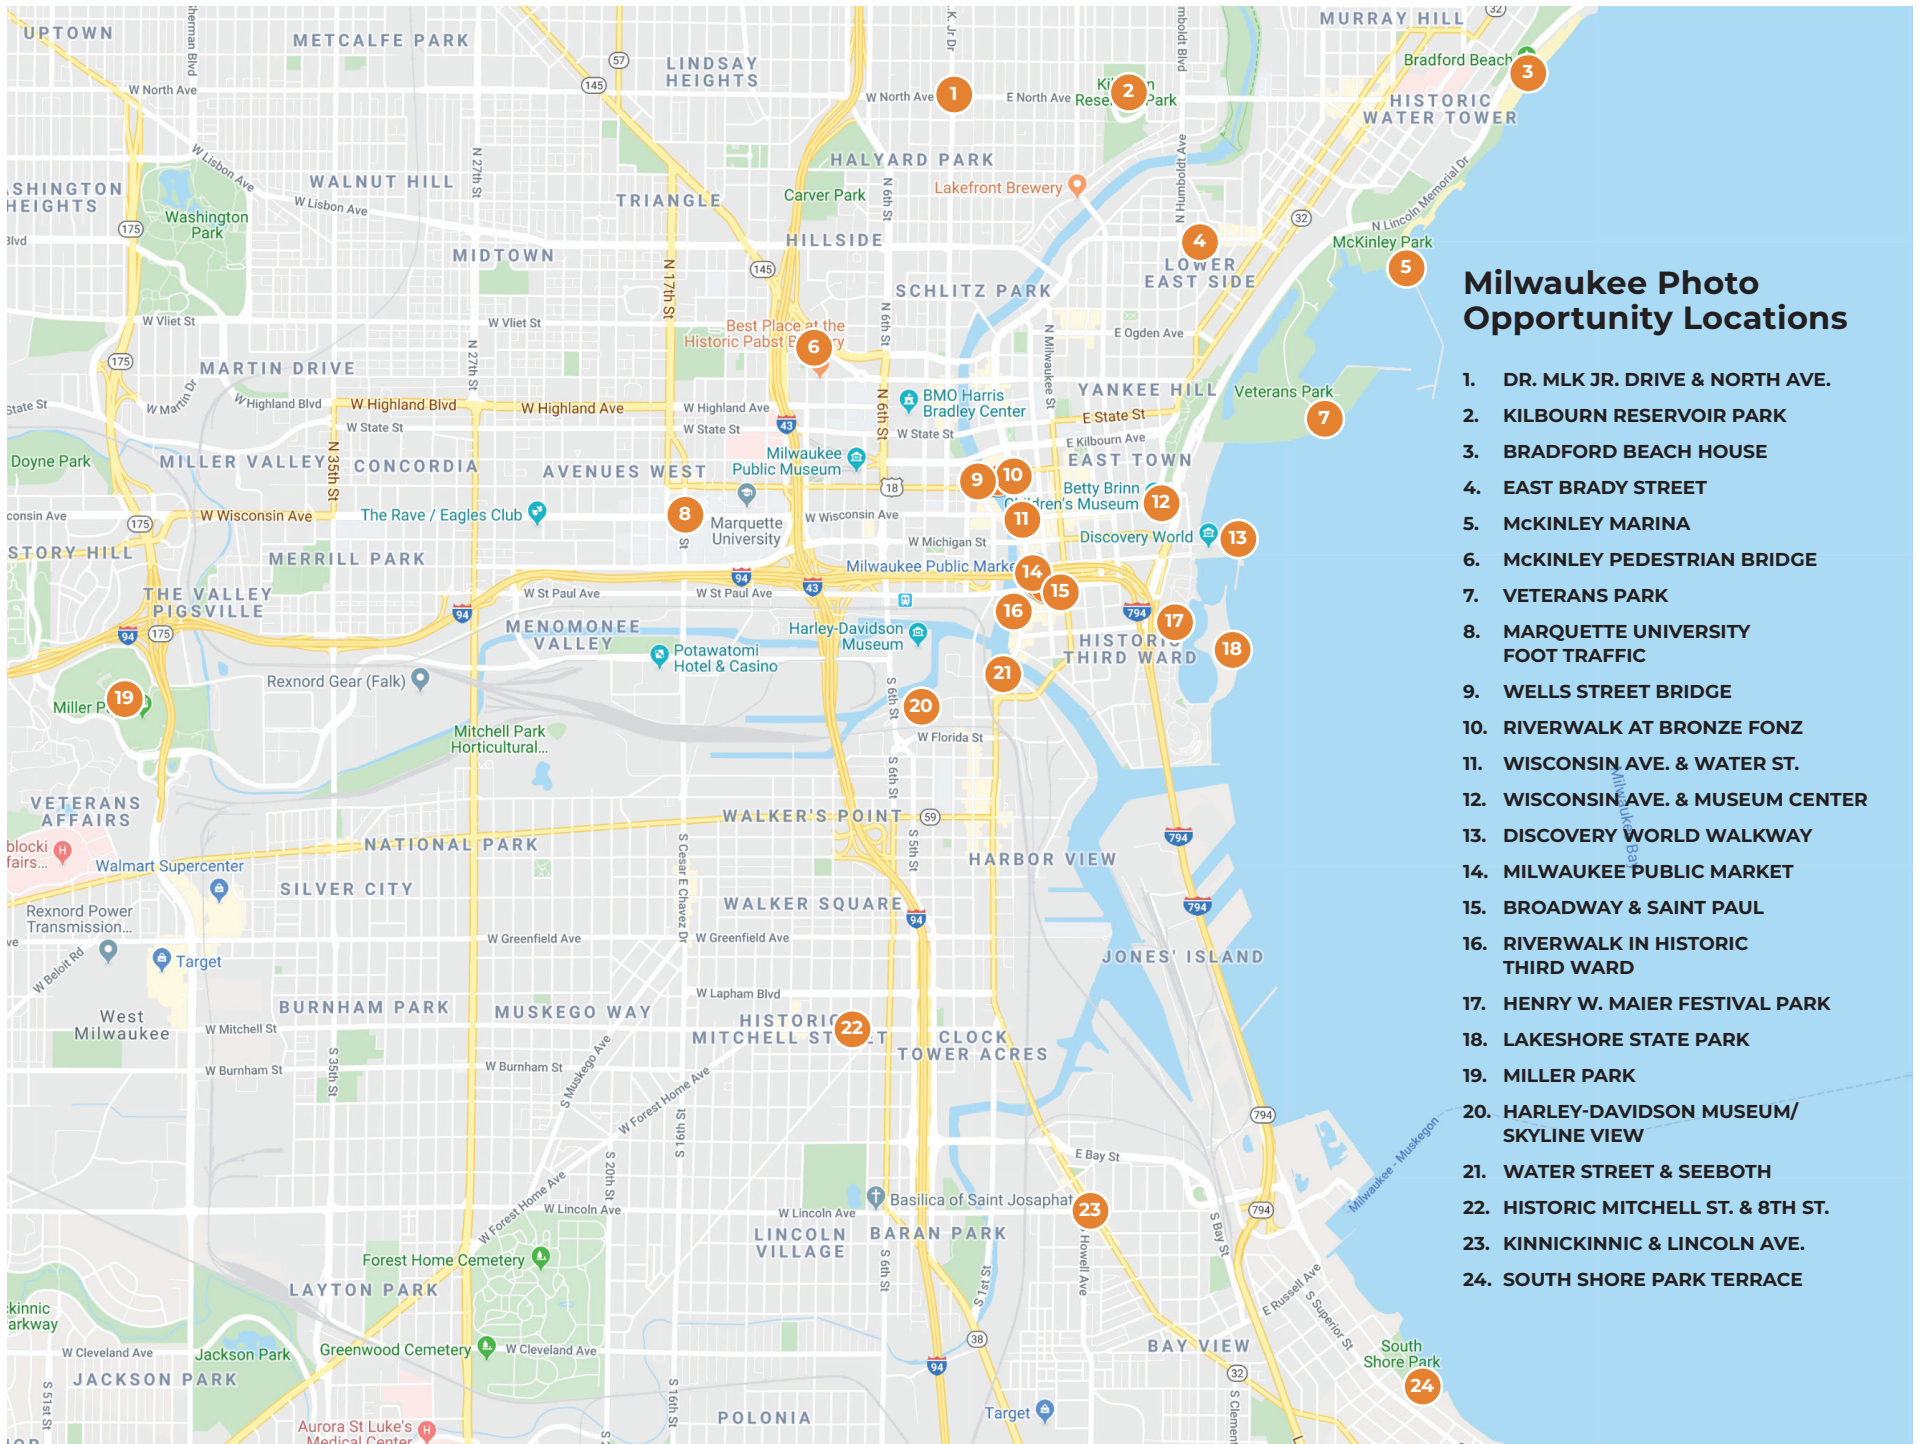

3. BRADFORD BEACH HOUSE

2400 N. Lincoln Memorial Dr.

Beach, Lake Michigan, skyline

4. EAST BRADY STREET

Brady Street neighborhood, foot traffic, small businesses

5. MCKINLEY MARINA

100 E. Lagoon Dr.

Lake Michigan, marina, skyline

1 Brewers Way

Miller Park, West Milwaukee

20. HARLEY-DAVIDSON MUSEUM

Freshwater Way and the Hank Aaron Trail

Harley-Davidson Museum, skyline, Menomonee River

21. E. SEEBOTH & S. 1ST PLACE

Milwaukee River, skyline

22. HISTORIC MITCHELL ST. & 8TH ST.

Foot traffic, ethnic restaurants, churches, small businesses

23. KINNICKINNIC AVE. & LINCOLN AVE.

Foot traffic, nightlife, small businesses

24. SOUTH SHORE PARK TERRACE

2900 S. Shore Dr.

Skyline, lakefront, beer garden

Milwaukee Photo Opportunity Locations

1. DR. MLK JR. DRIVE & NORTH AVE.
2. KILBOURN RESERVOIR PARK
3. BRADFORD BEACH HOUSE
4. EAST BRADY STREET
5. MCKINLEY MARINA
6. MCKINLEY PEDESTRIAN BRIDGE
7. VETERANS PARK
8. MARQUETTE UNIVERSITY FOOT TRAFFIC
9. WELLS STREET BRIDGE
10. RIVERWALK AT BRONZE FONZ
11. WISCONSIN AVE. & WATER ST.
12. WISCONSIN AVE. & MUSEUM CENTER
13. DISCOVERY WORLD WALKWAY
14. MILWAUKEE PUBLIC MARKET
15. BROADWAY & SAINT PAUL
16. RIVERWALK IN HISTORIC THIRD WARD
17. HENRY W. MAIER FESTIVAL PARK
18. LAKESHORE STATE PARK
19. MILLER PARK
20. HARLEY-DAVIDSON MUSEUM/ SKYLINE VIEW
21. WATER STREET & SEEBOTH
22. HISTORIC MITCHELL ST. & 8TH ST.
23. KINNICKINNIC & LINCOLN AVE.
24. SOUTH SHORE PARK TERRACE