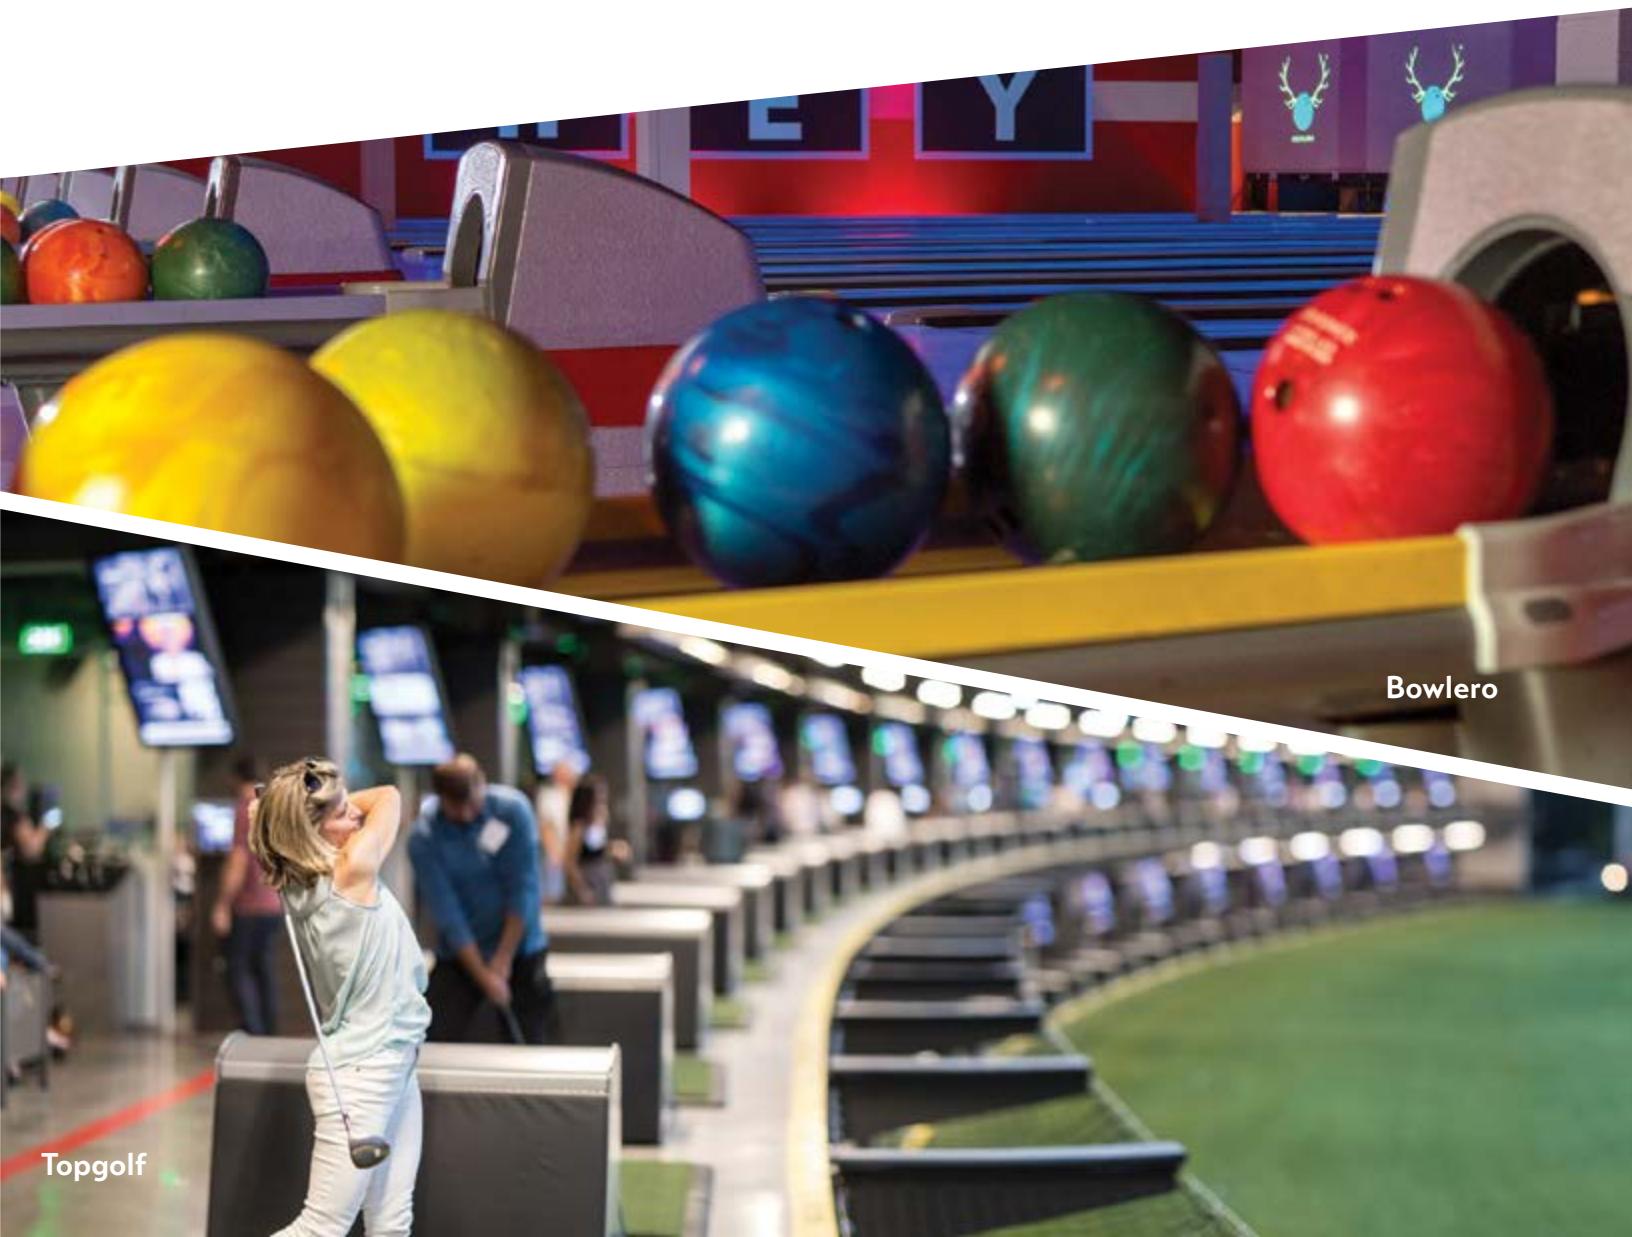

ENTERTAINMENT & TEAM BUILDING

Give your attendees lasting memories when they participate in exciting team-building activities that foster enthusiasm and collaboration. Whether it's golfing, racing, painting or figuring out an escape room, you'll find an abundance of team-building opportunities in Minneapolis Northwest.

- Topgolf
- Heavy Rotation Brewery
- Roa ic Eidem Farm
- Bowlero
- Yellow Tree Theatre
- Fishing Pond
- Geocaching
- Mississippi River Paddle Share
- Skaalvenn Distillery

Bowlero

Topgolf