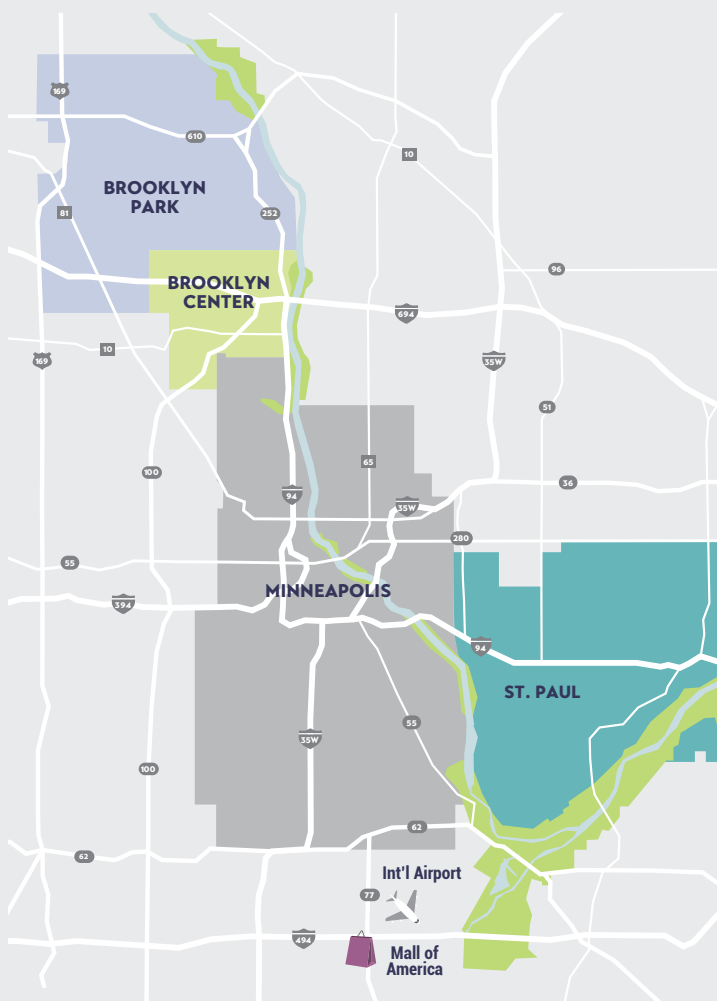

69th Ave N

69th Ave N

69th Ave N

69th Ave N

69th Ave N

69th Ave N

69th Ave N

69th Ave N

63rd Ave N

Bass Lake Rd

Twin Lake

Centerbrook Golf Course

Heritage Center of Brooklyn Center

100

MINNEAPOLIS

MINNEAPOLIS-ST. PAUL AIRPORT

## EASY ACCESS TO HIGHWAYS FOR SHORT DRIVE TIMES:

- 10 minutes to Downtown Minneapolis
- 25 minutes to Mall of America and MSP International Airport

### Minneapolis Saint Paul International Airport:

MSP Airport is the 17th busiest travel hub in the country serving 163 nonstop markets and 34 million passengers each year. The airport is a base for Sun Country Airlines and is Delta Air Lines' second largest hub. Only one other U.S. city serves more nonstop markets per capita.