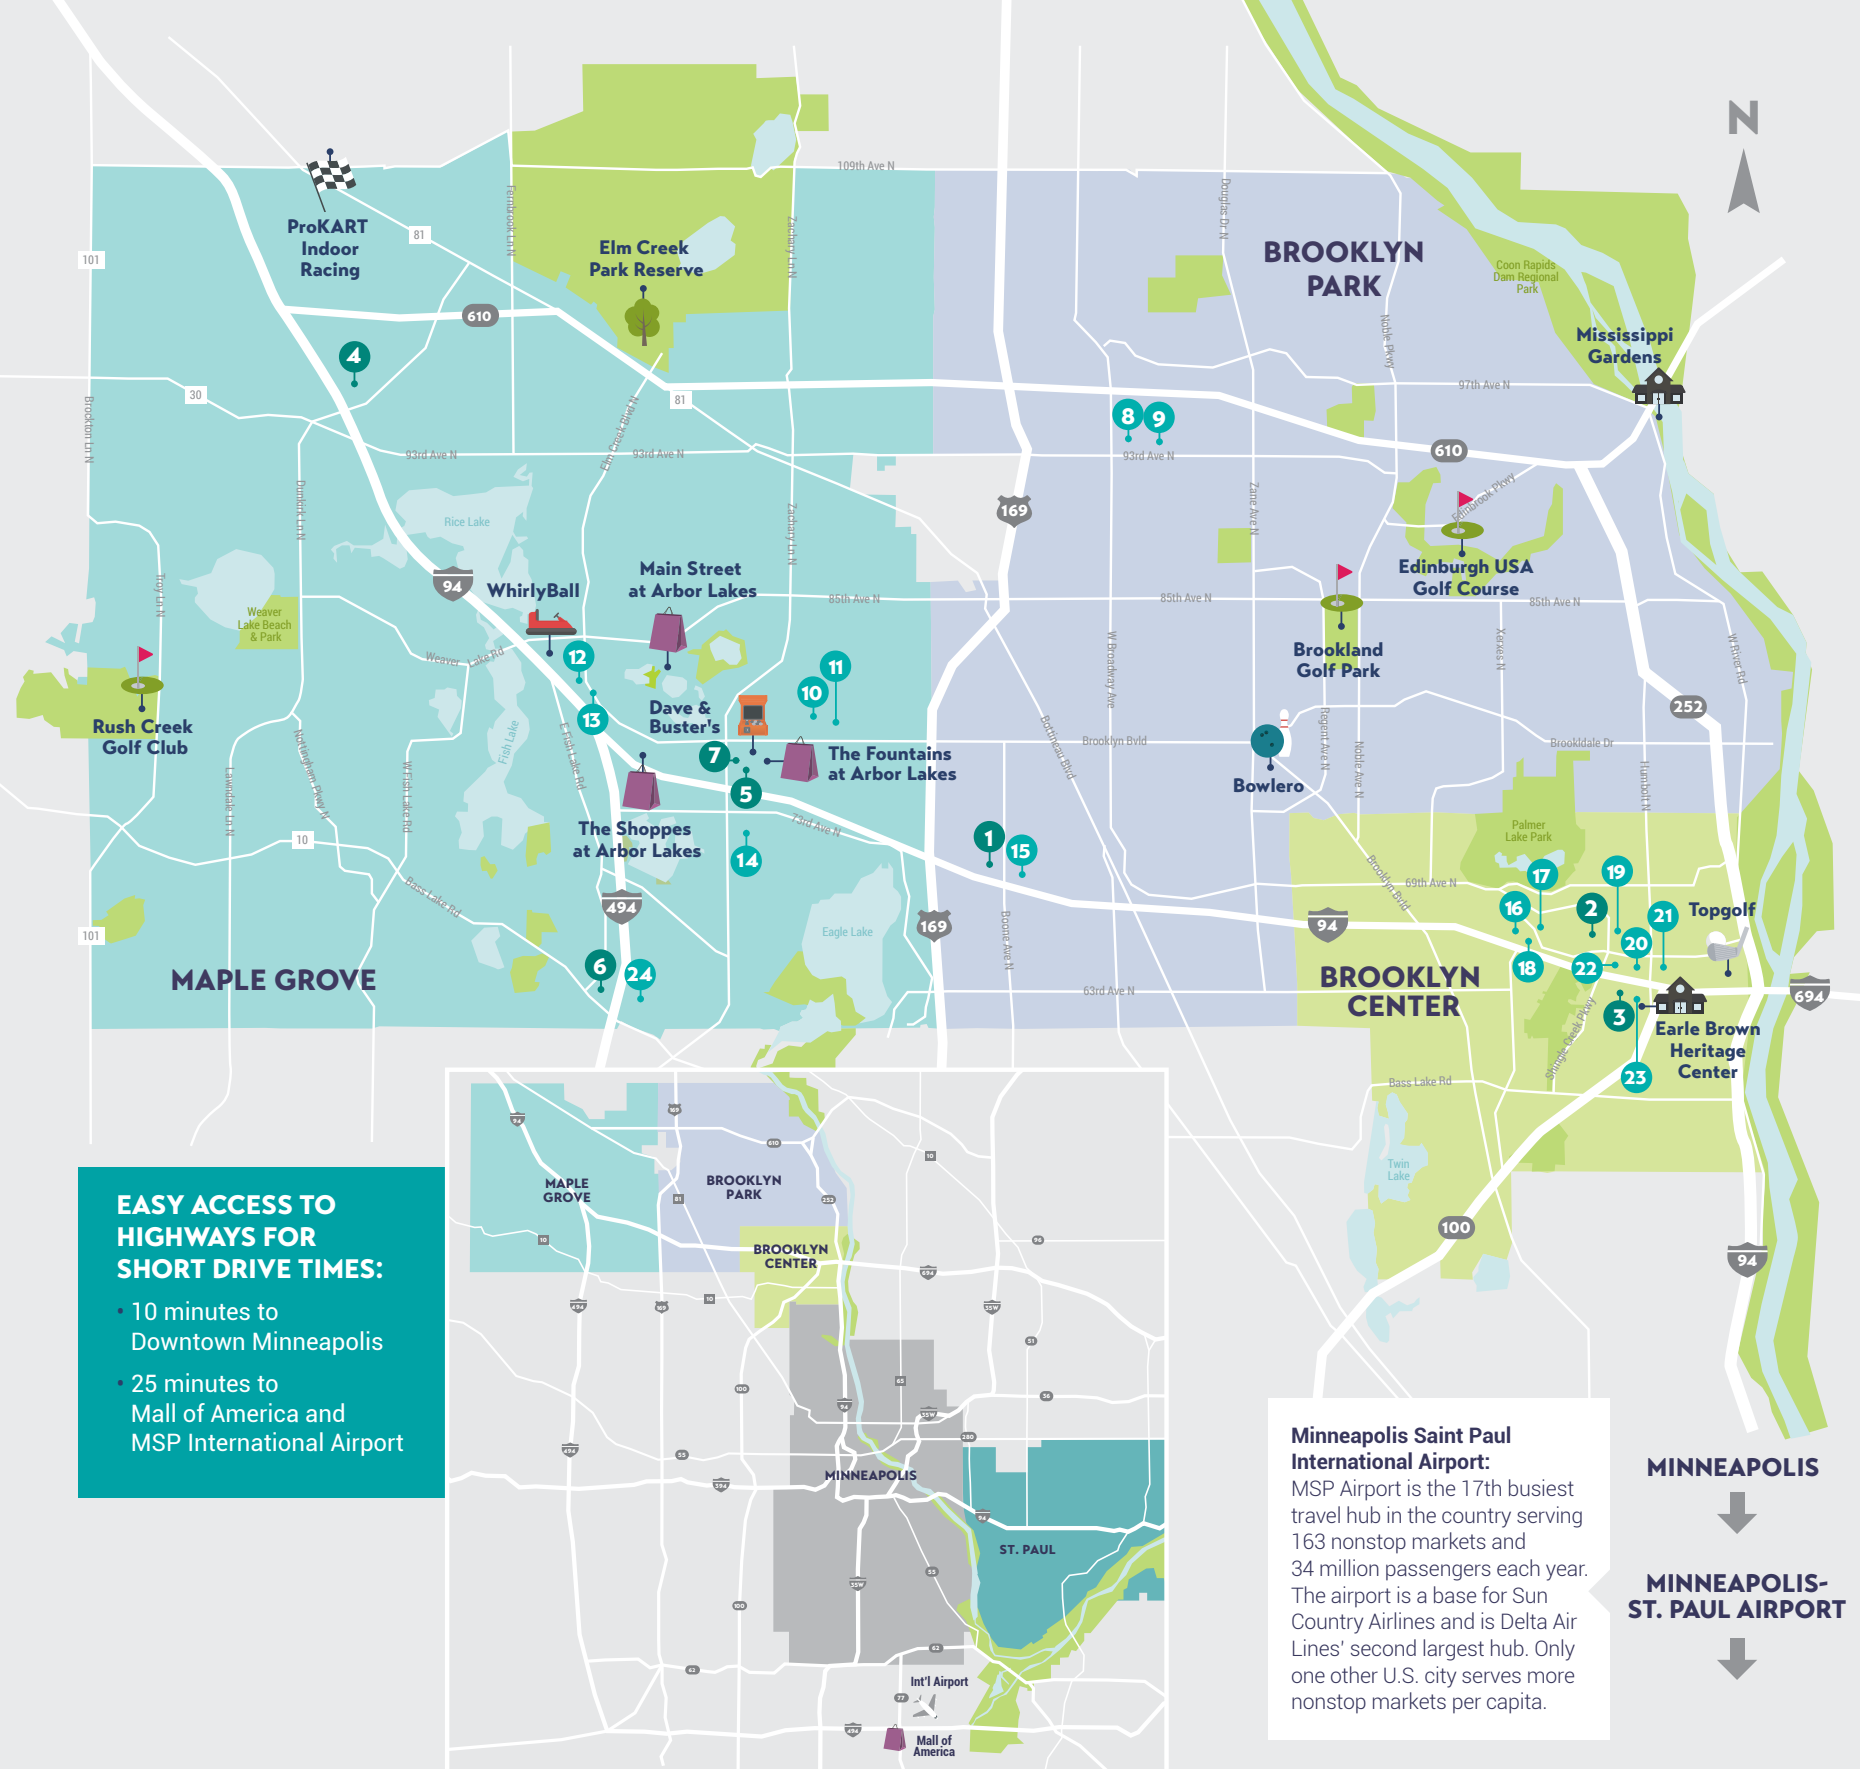

LOCATED ON THE DOORSTEP OF THE TWIN CITIES

- Our three cities (Brooklyn Center, Brooklyn Park and Maple Grove) are conveniently located on the doorstep of Minneapolis and St. Paul
- Featuring 24 hotels and 3,000 hotel rooms
- Venues that can accommodate over 700 attendees
- Free parking
- Perks of a downtown without the price tag

Visit our website for a full list of hotels: minneapolisnorthwest.com/hotels

VENUES

	Venue	Total SQ. FT.	Largest Room	Total Breakout Rooms
	Earle Brown Heritage Center <i>*Attached to the Embassy Suites Mpls/North</i>	40,000	12,960	10
	Mississippi Gardens	13,706	5,062	2
	Brooklyn Park Community Activity Center	11,669	6,000	7
	Edinburgh USA Golf Club & Conference Center	10,000	4,064	7
	Maple Grove Community Center	9,980	4,500	7
	Rush Creek Golf Club & Event Center	7,540	4,741	8
	Brooklyn Center Community Center	5,335	3,600	4
	WhirlyBall	5,200	1,300	4
	Topgolf	4,054	3,000	3
	Elm Creek Chalet	3,471	3,471	1
	Dave & Buster's	2,400	1,500	4
	Bowlero	2,235	745	3

EASY ACCESS TO HIGHWAYS FOR SHORT DRIVE TIMES:

- 10 minutes to Downtown Minneapolis
- 25 minutes to Mall of America and MSP International Airport

Minneapolis Saint Paul International Airport:
 MSP Airport is the 17th busiest travel hub in the country serving 163 nonstop markets and 34 million passengers each year. The airport is a base for Sun Country Airlines and is Delta Air Lines' second largest hub. Only one other U.S. city serves more nonstop markets per capita.