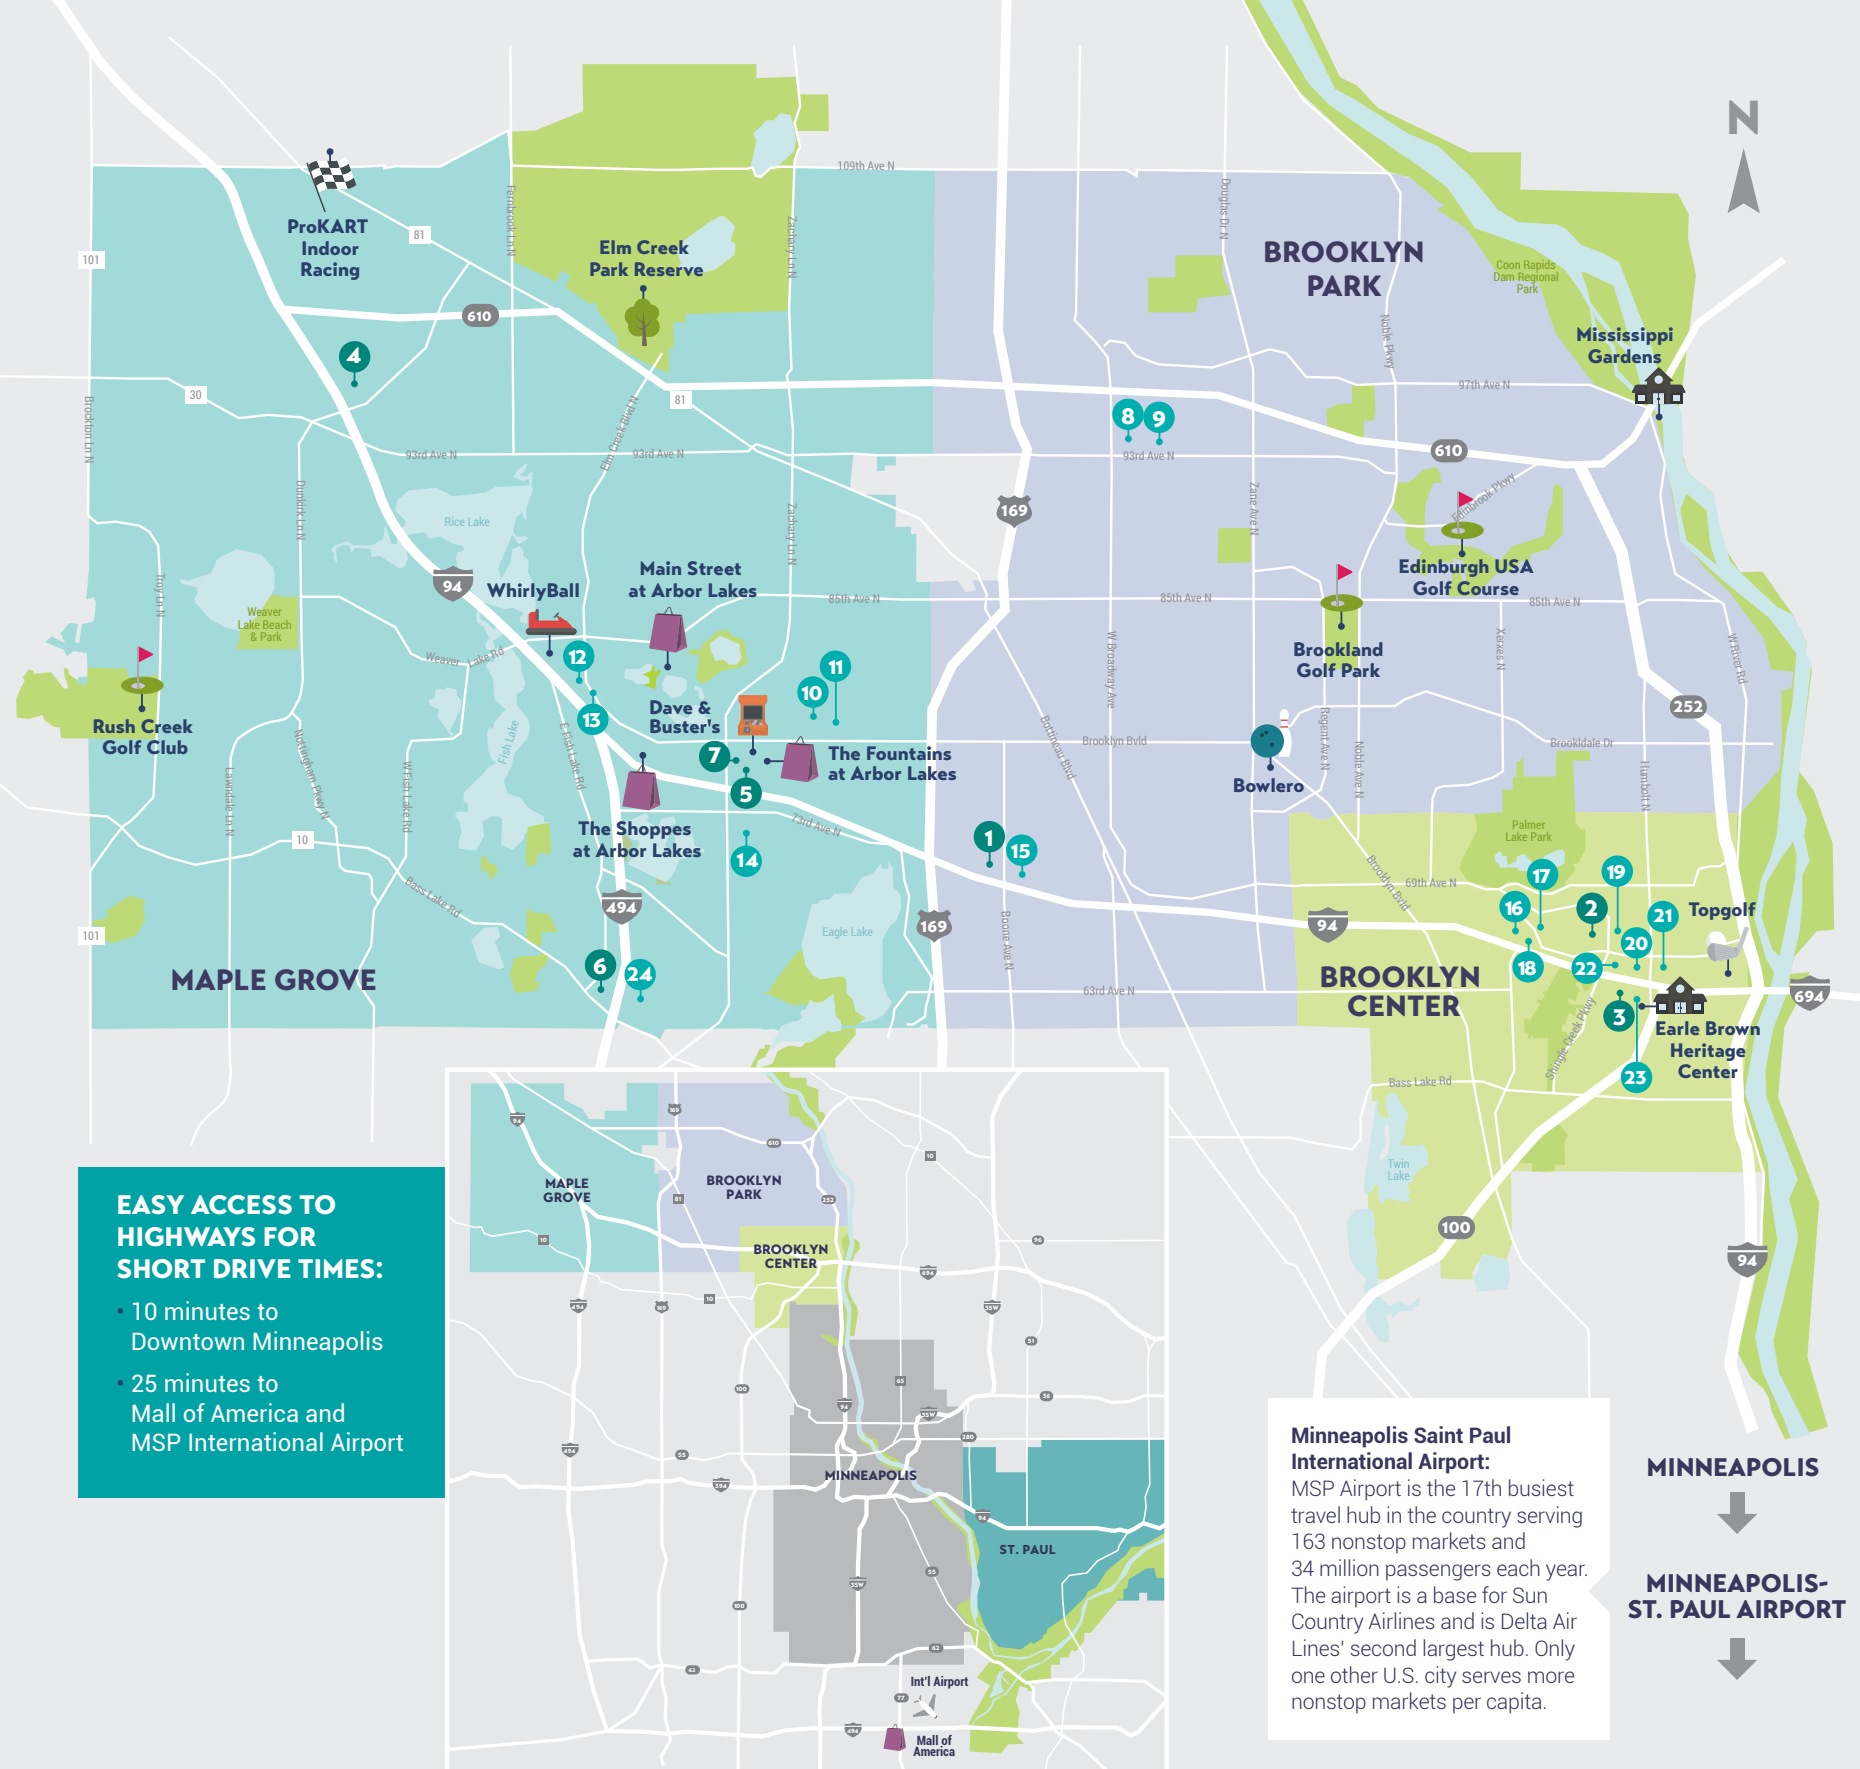

EASY ACCESS TO HIGHWAYS FOR SHORT DRIVE TIMES:

- 10 minutes to Downtown Minneapolis
- 25 minutes to Mall of America and MSP International Airport

Minneapolis Saint Paul International Airport:
MSP Airport is the 17th busiest travel hub in the country serving 163 nonstop markets and 34 million passengers each year. The airport is a base for Sun Country Airlines and is Delta Air Lines' second largest hub. Only one other U.S. city serves more nonstop markets per capita.

HOTELS WITH FULL SERVICE MEETING SPACE

1. 1 Minneapolis Marriott Northwest
   Rooms Available: 230
2. 2 Radisson Hotel/Brooklyn Center
   Rooms Available: 174
3. 3 Embassy Suites Minneapolis North
   Rooms Available: 175
4. 4 Cambria Hotel Minneapolis Maple Grove
   Rooms Available: 129
5. 5 Holiday Inn & Suites Maple Grove
   Rooms Available: 136
6. 6 Hilton Garden Inn Minneapolis/Maple Grove
   Rooms Available: 120
7. 7 Courtyard by Marriott Arbor Lakes – Maple Grove
   Rooms Available: 120

ADDITIONAL HOTELS

1. 8 Hampton Inn Brooklyn Park
   Rooms Available: 100
2. 9 Home2 Suites Brooklyn Park
   Rooms Available: 100
3. 10 Residence Inn by Marriott
   Rooms Available: 100
4. 11 SpringHill Suites by Marriott
   Rooms Available: 100
5. 12 Staybridge Suites Maple Grove
   Rooms Available: 100
6. 13 Hampton Inn Maple Grove
   Rooms Available: 100
7. 14 Asteria Inn & Suites
   Rooms Available: 100
8. 15 La Quinta Inn & Suites Minneapolis Northwest
   Rooms Available: 100
9. 16 Motel 6 – Brooklyn Center
   Rooms Available: 100
10. 17 Country Inn & Suites by Radisson
    Rooms Available: 100
11. 18 Extended Stay America – Brooklyn Center
    Rooms Available: 100
12. 19 Best Western Plus Minneapolis Northwest
    Rooms Available: 100
13. 20 Super 8 Brooklyn Center
    Rooms Available: 100
14. 21 Quality Inn
    Rooms Available: 100
15. 22 Travelodge Inn & Suites Brooklyn Center
    Rooms Available: 100
16. 23 Fairfield Inn & Suites
    Rooms Available: 100
17. 24 Extended Stay America – Maple Grove
    Rooms Available: 100