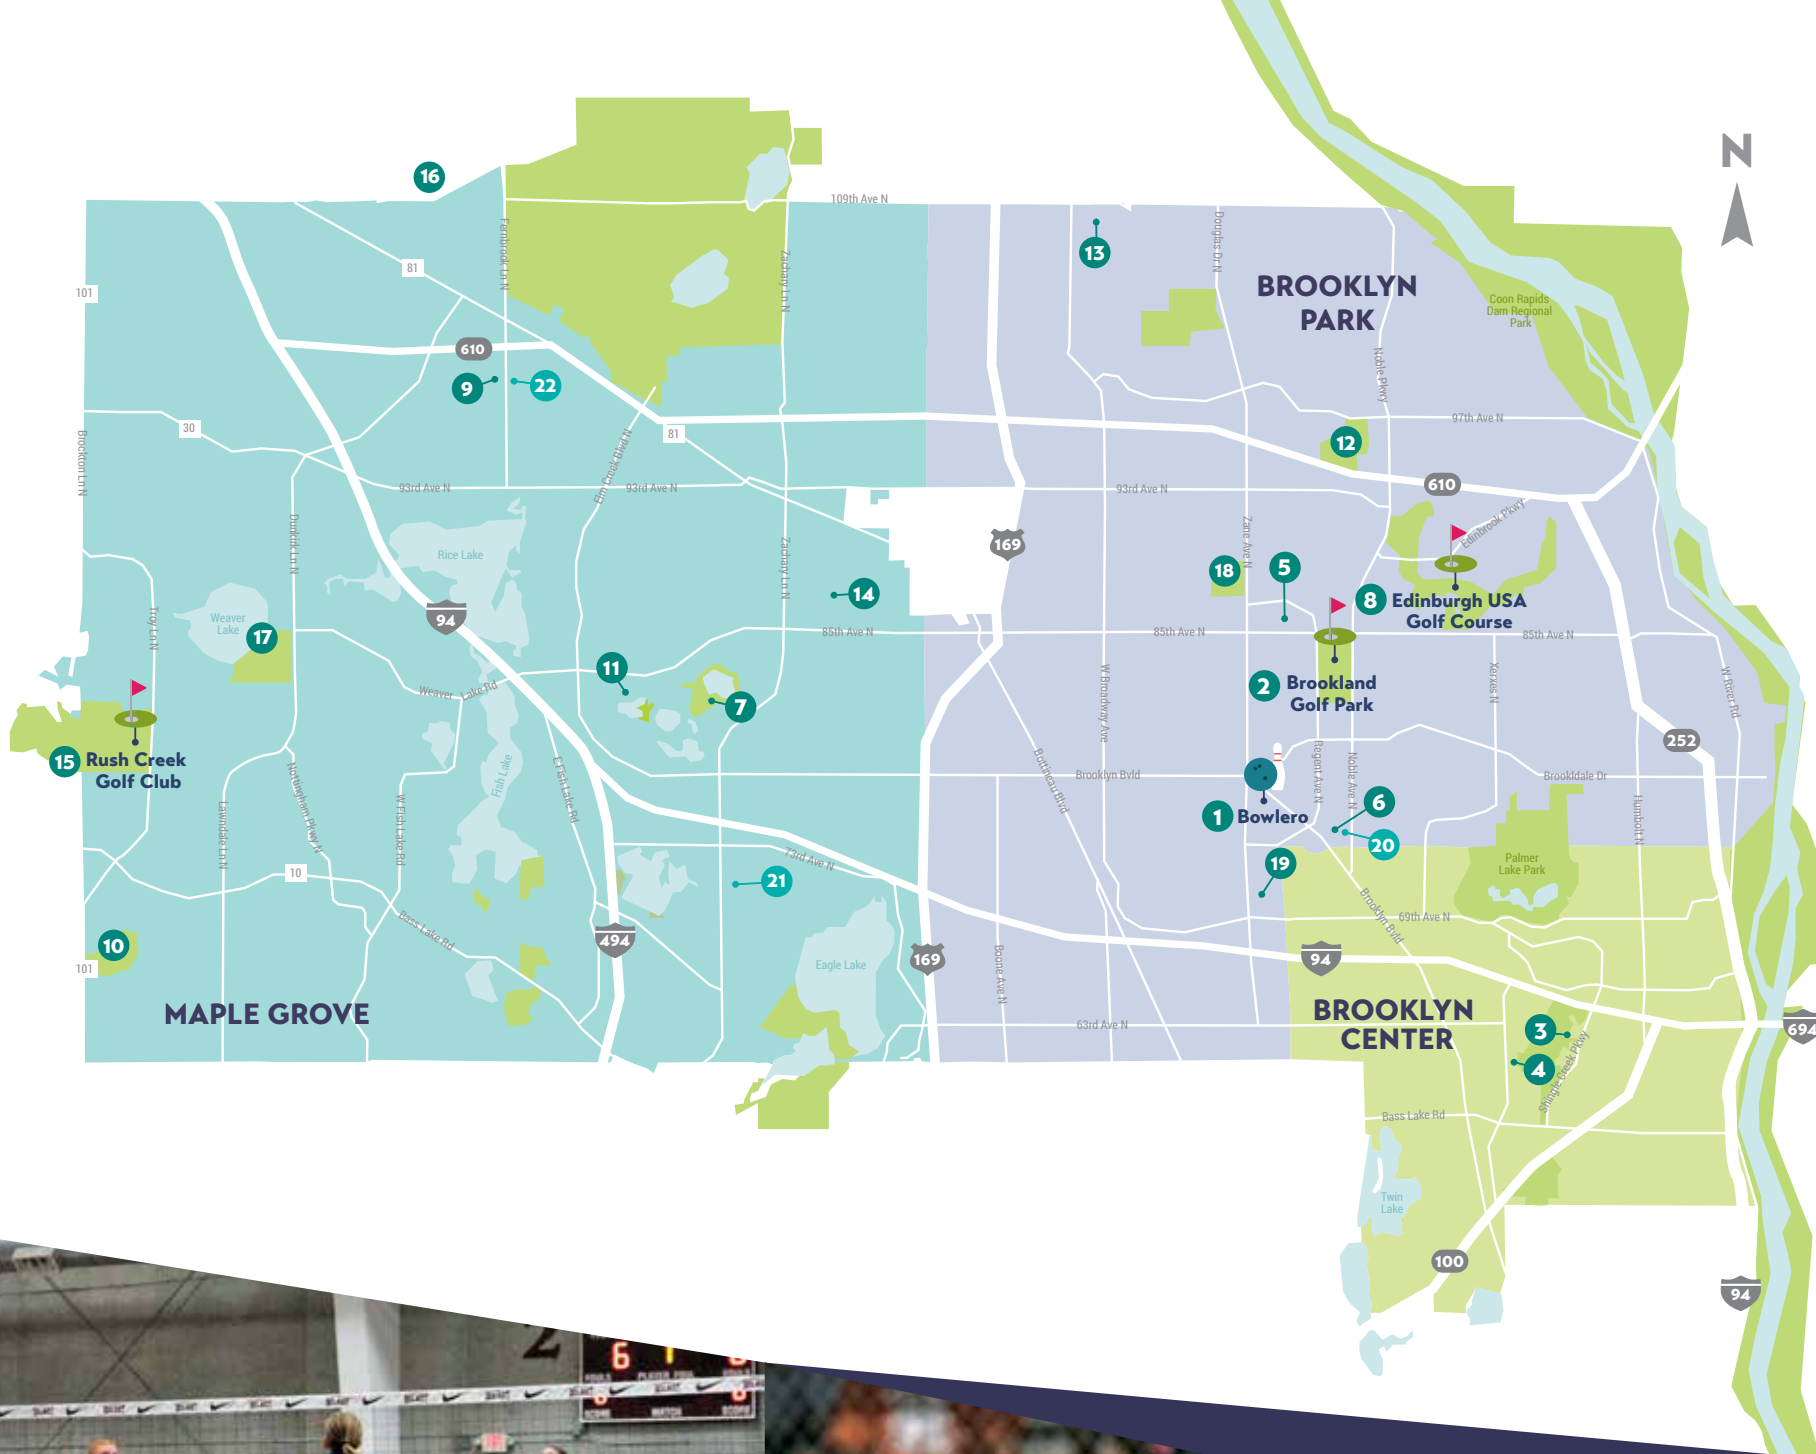

SPORTS FACILITIES

- 1 Bowlero
- 2 Brookland Golf Park
- 3 Brooklyn Center Community Center
- 4 Brooklyn Center Little League Park
- 5 Brooklyn Park Community Activity Center & Ice Arena
- 6 Brooklyn Park Sports Dome
- 7 Central Park – Maple Grove
- 8 Edinburgh USA
- 9 Fernbrook Athletic Fields
- 10 Gleason Fields
- 11 Maple Grove Community Center, Ice Arena, and Grove Aquatic Center
- 12 Noble Sports Complex
- 13 Northwoods Sports Park & Todd Anderson Adaptive Field
- 14 Ralia Sports Center
- 15 Rush Creek Golf Club
- 16 Sundance Entertainment Center
- 17 Weaver Lake Community Park
- 18 Zane Sports Park
- 19 Zanewood Park

SCHOOL FACILITIES

- 20 Brooklyn Park Junior High and Park Center Senior High School
- 21 Maple Grove Middle School and Junior High School
- 22 Maple Grove Senior High School