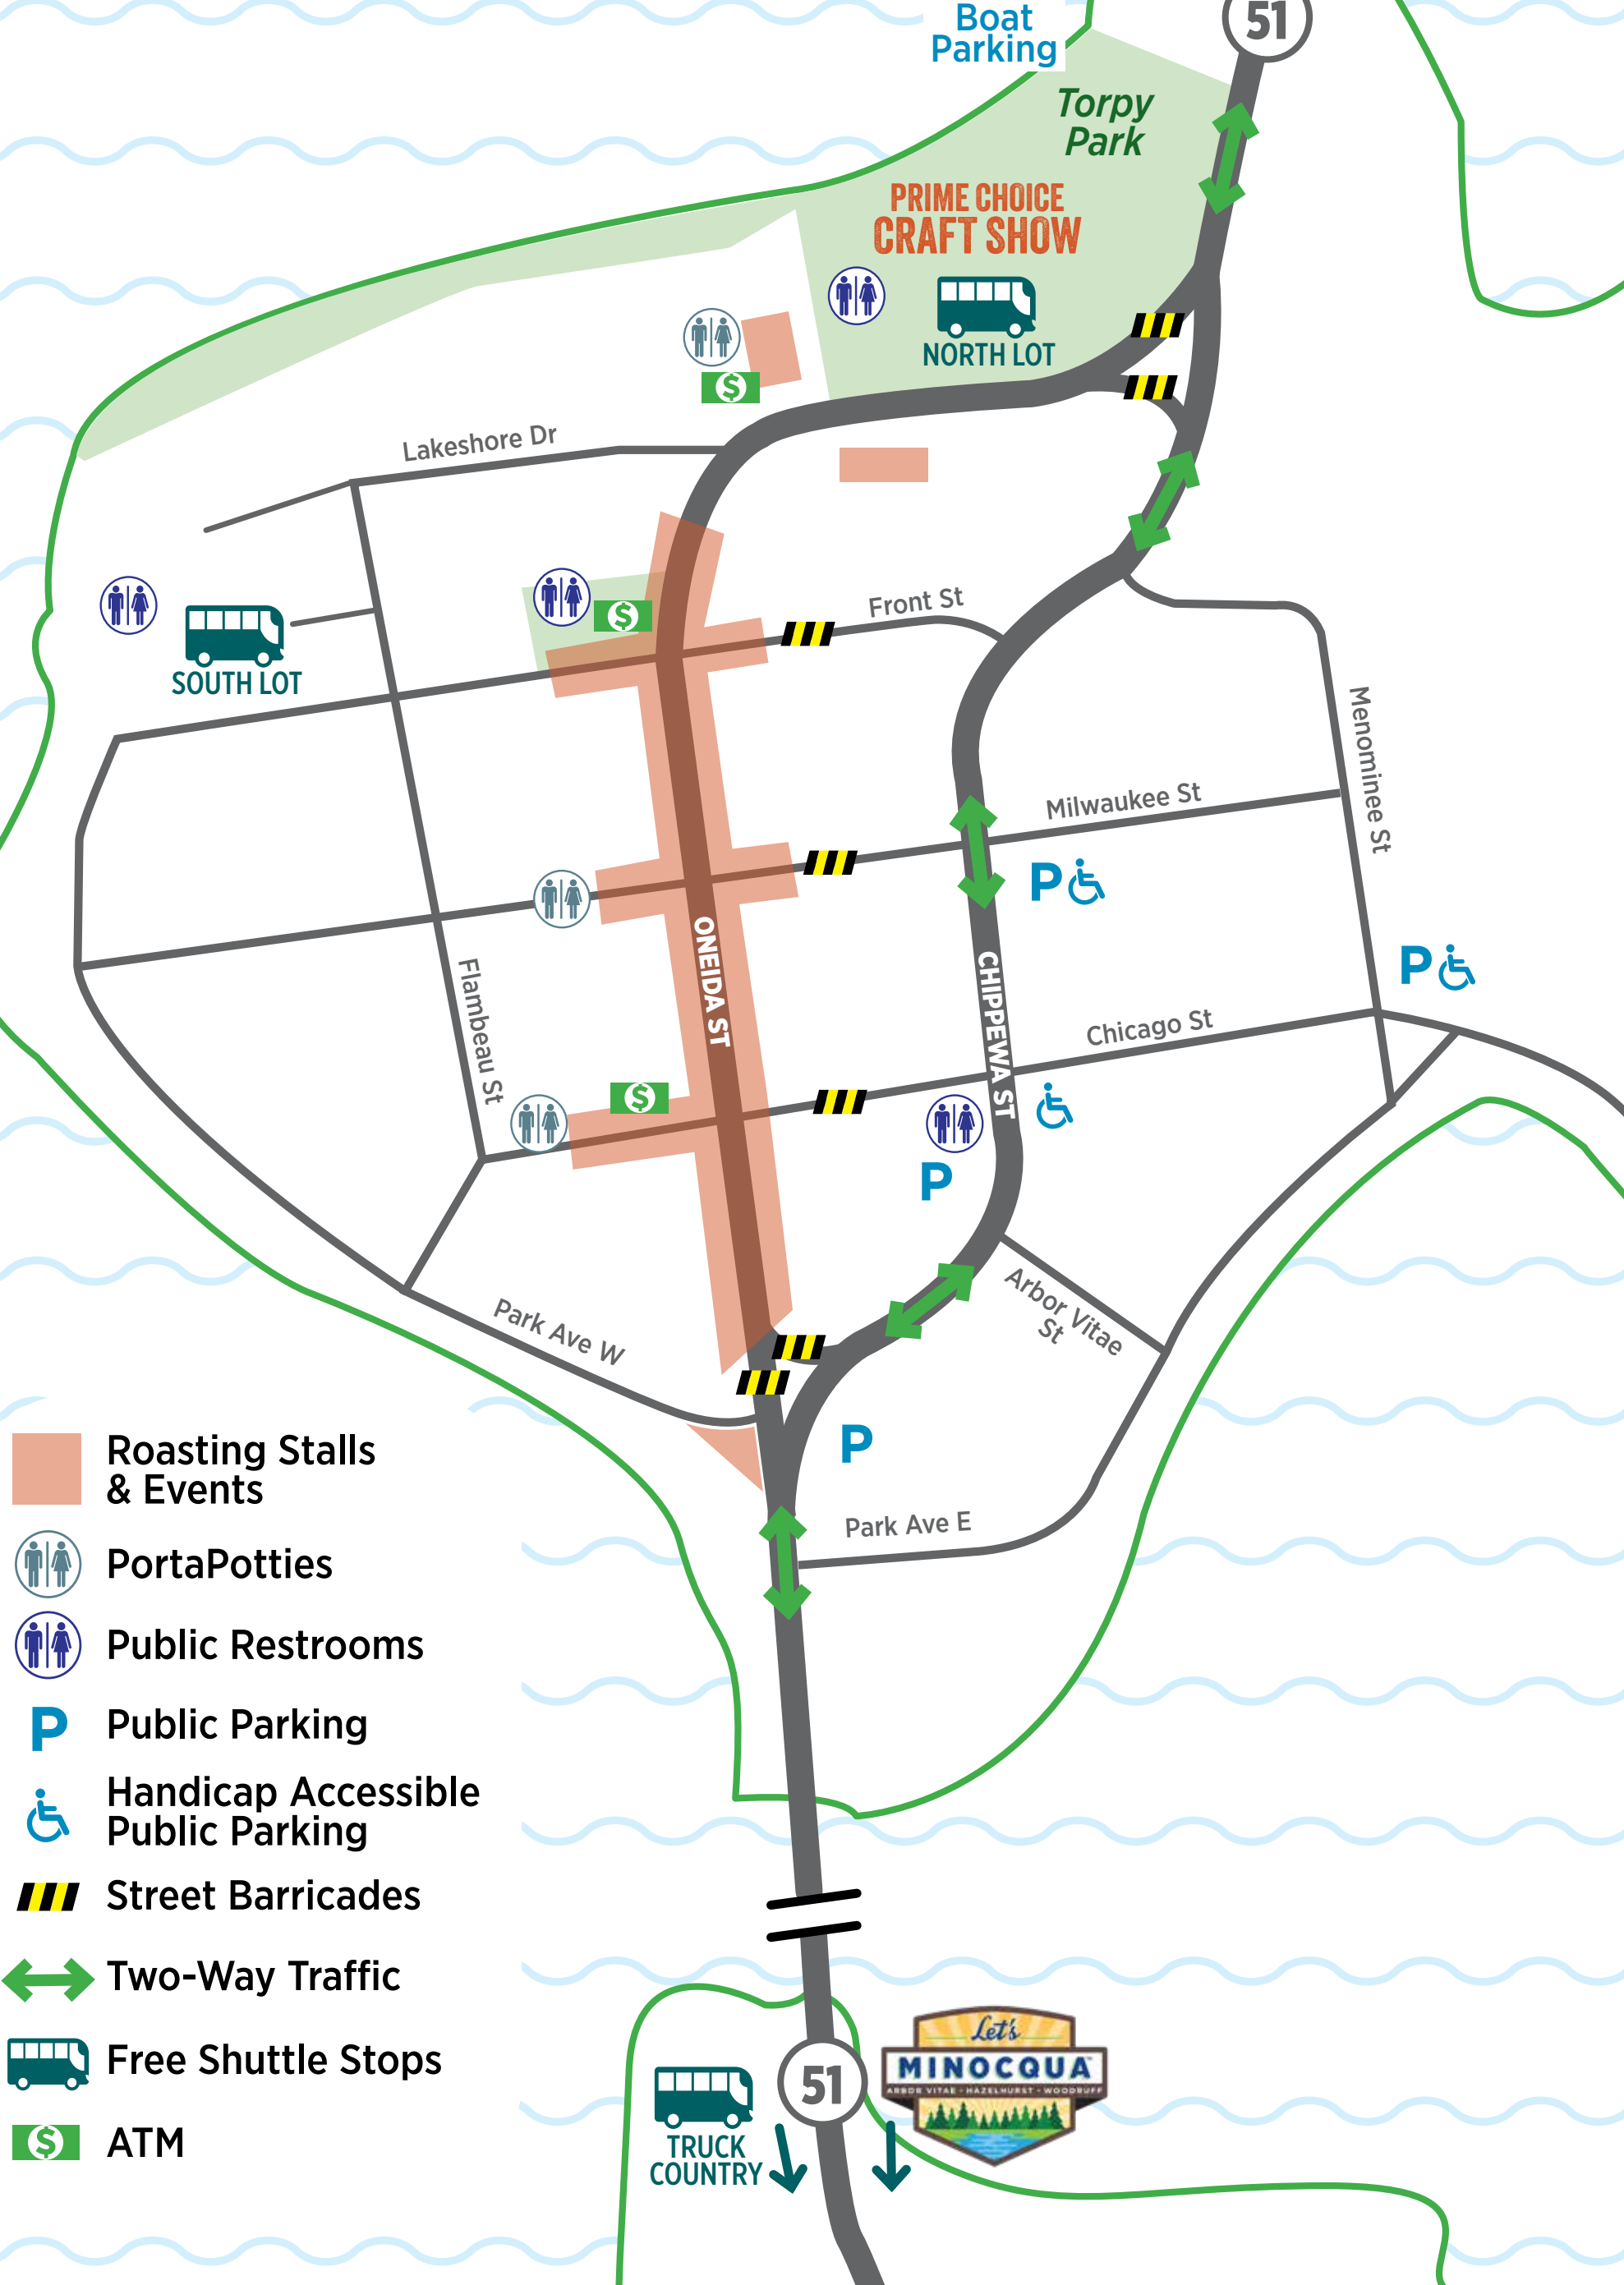

## 2024 Island & Event Map

### MAIN STREET ROASTER MAP

**Free Shuttles 7AM-9PM**  
to & from Trig's RV Lot, Lakeland Union High School, & Truck Country  
Oneida Street closed to vehicle traffic 7AM-5PM

**DOWNLOAD THE APP**  
to vote for Best Stall & Snack!