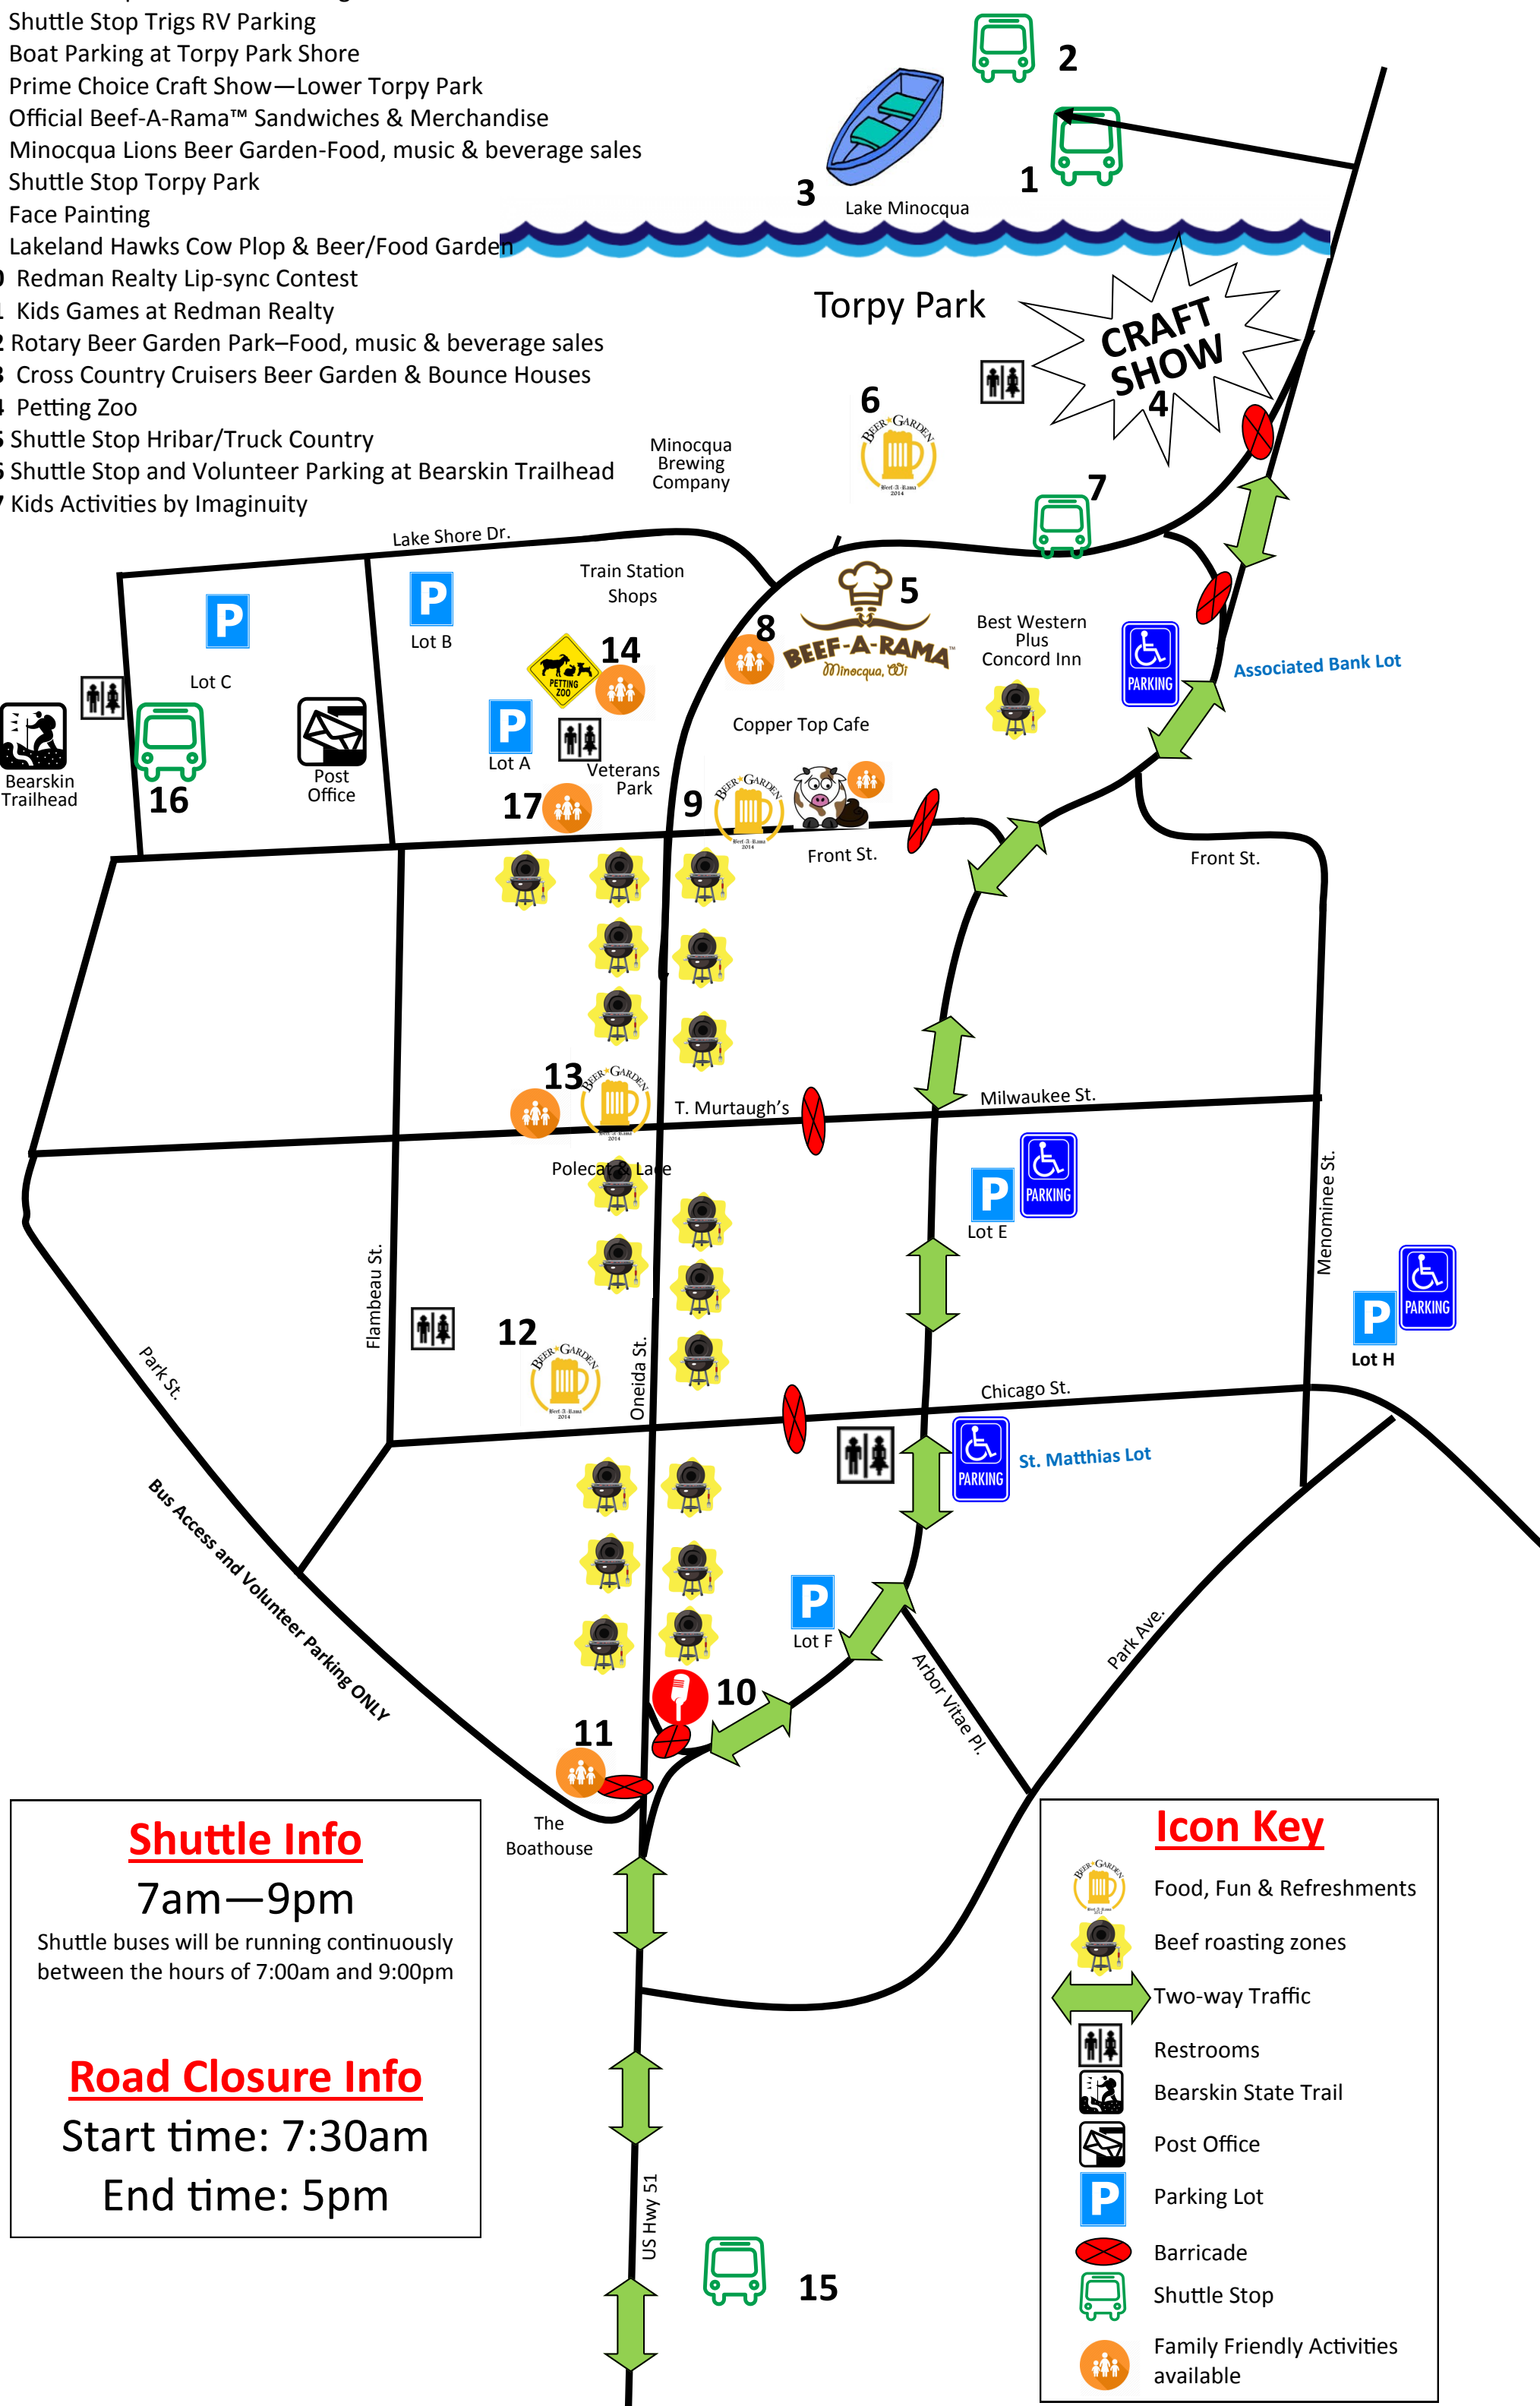

- 1 Shuttle Stop Lakeland Union High School
- 2 Shuttle Stop Trigs RV Parking
- 3 Boat Parking at Torpy Park Shore
- 4 Prime Choice Craft Show—Lower Torpy Park
- 5 Official Beef-A-Rama™ Sandwiches & Merchandise
- 6 Minocqua Lions Beer Garden-Food, music & beverage sales
- 7 Shuttle Stop Torpy Park
- 8 Face Painting
- 9 Lakeland Hawks Cow Plop & Beer/Food Garden
- 10 Redman Realty Lip-sync Contest
- 11 Kids Games at Redman Realty
- 12 Rotary Beer Garden Park—Food, music & beverage sales
- 13 Cross Country Cruisers Beer Garden & Bounce Houses
- 14 Petting Zoo
- 15 Shuttle Stop Hribar/Truck Country
- 16 Shuttle Stop and Volunteer Parking at Bearskin Trailhead
- 17 Kids Activities by Imaginuity

Shuttle Info

7am—9pm

Shuttle buses will be running continuously between the hours of 7:00am and 9:00pm

Road Closure Info

Start time: 7:30am

End time: 5pm

Icon Key

- Food, Fun & Refreshments
- Beef roasting zones
- Two-way Traffic
- Restrooms
- Bearskin State Trail
- Post Office
- Parking Lot
- Barricade
- Shuttle Stop
- Family Friendly Activities available