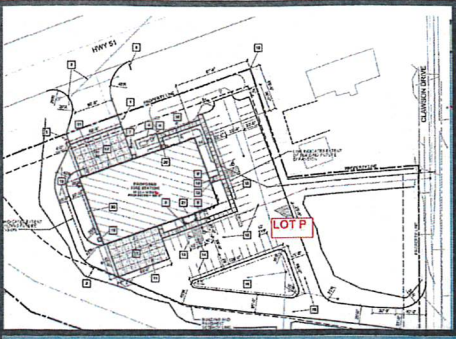

BLUE HIGHLIGHT
- 3 HR PARKING

Onida County, Wisconsin

0 115 230 460 690 920 Feet