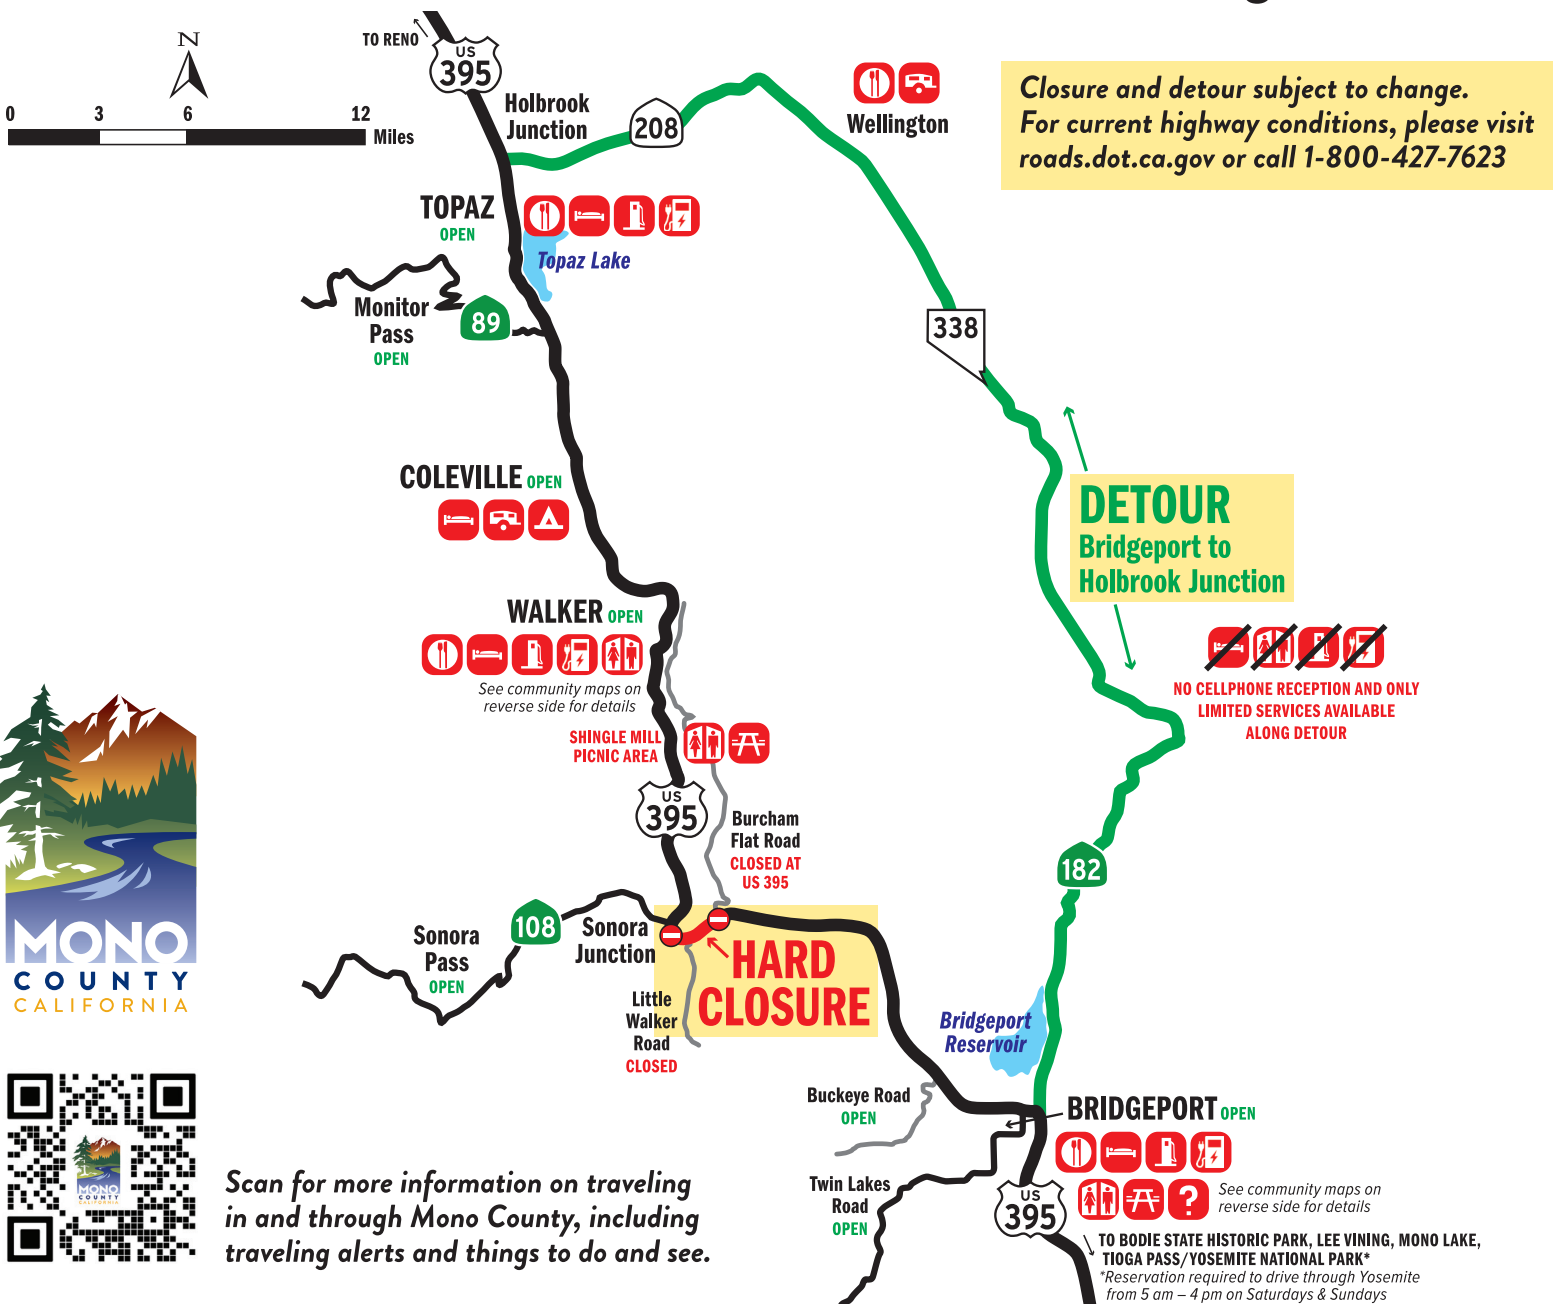

# US 395 CLOSURE AND DETOUR INFORMATION

## HARD CLOSURE OF US 395

from **SEPT 4** at **6 AM** to **SEPT 19** at **6 AM**  
 between SR 108 Sonora Pass and Burcham Flat Road  
 for installation of two wildlife undercrossings

Scan for more information on traveling in and through Mono County, including traveling alerts and things to do and see.

Local businesses are open and will greatly appreciate your continued support during the detour! This closure is making the road safer for humans and wildlife!