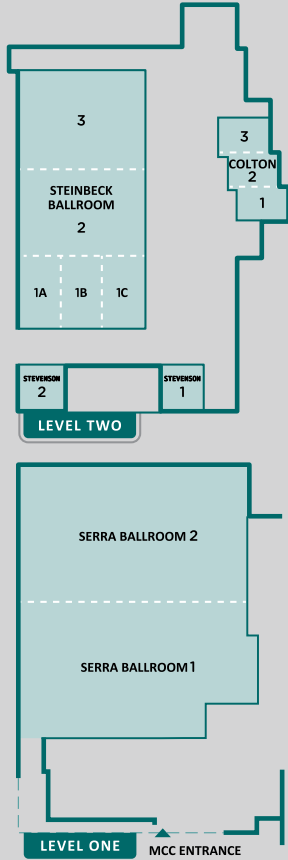

WHERE INNOVATION AND INSPIRATION MEET™

MONTEREY
CONFERENCE
CENTER

Imagine a state-of-the-art meetings facility famous for innovative events in the heart of a destination world-renowned for inspiration. That reality is here with the newly renovated Monterey Conference Center. The \$60 million expanded facility now brims with more than 40,000 square feet of flexible meeting space.

Drive Times

Monterey from MRY: 10 min.
San Jose to Monterey: 1 hr.
San Francisco to Monterey: 2 hrs.
Sacramento to Monterey: 3 hrs.
Los Angeles to Monterey: 5 hrs.

MCC	Size	Square Feet	Ceiling Height	8x10 Exhibits	Theater	School	Rounds
SERRA BALLROOM	135'x140'	19,150	15'	125	2,000	1,260	1,140
SERRA 1	78'x135'	10,500	15'	60	750	700	460
SERRA 2	64'x135'	8,650	15'	48	725	550	450
STEINBECK BALLROOM	70'x139'	9,730	18'	55	984	600	600
STEINBECK 1	48'x70'	3,430	18'	20	360	220	240
STEINBECK 1A	22'x40'	880	18'		90	56	60
STEINBECK 1B	24'x40'	960	18'		96	56	60
STEINBECK 1C	22'x40'	880	18'		90	56	60
STEINBECK 2	39'x70'	2,730	18'	15	320	167	180
STEINBECK 3	48'x70'	3,430	18'	20	350	260	230
COLTON	29'x57'	1,653	12'		160	90	110
COLTON 1	19'x29'	551	12'		50	37	40
COLTON 2	19'x29'	551	12'		50	37	40
COLTON 3	19'x29'	551	12'		50	37	40
STEVENSON 1	23'x22'	506	12'			24	32
STEVENSON 2	27'x22'	594	12'			29	32