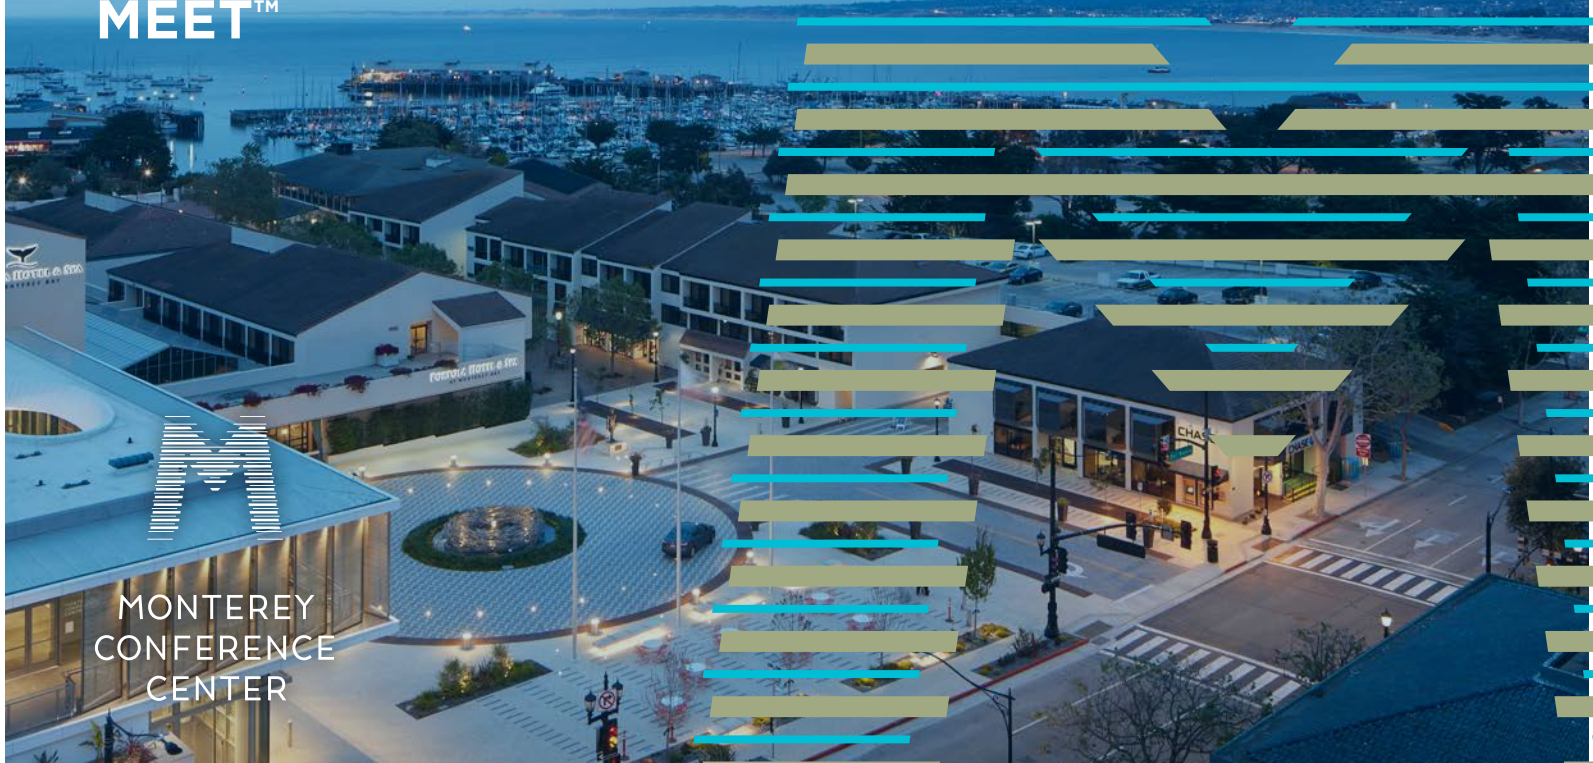

WHERE INNOVATION AND INSPIRATION MEET™

MONTEREY
CONFERENCE
CENTER

Imagine a state-of-the-art meetings facility famous for innovative events in the heart of a destination world-renowned for inspiration. That reality is here with the newly renovated Monterey Conference Center. The \$60 million expanded facility now brims with more than 40,000 square feet of flexible meeting space.

GETTING HERE

Whether your attendees prefer planes, trains or automobiles, it's easy to get to Monterey County for your next meeting and event.

Monterey County is situated on California's central coast 100 miles south of San Francisco, and 300 miles north of Los Angeles.

Monterey Regional Airport (MRY) is convenient and easier to get to than you think! With daily service from San Francisco, Los Angeles, San Diego, Las Vegas, Denver and Phoenix, MRY has reach to over 95 domestic and international destinations with just one connection.