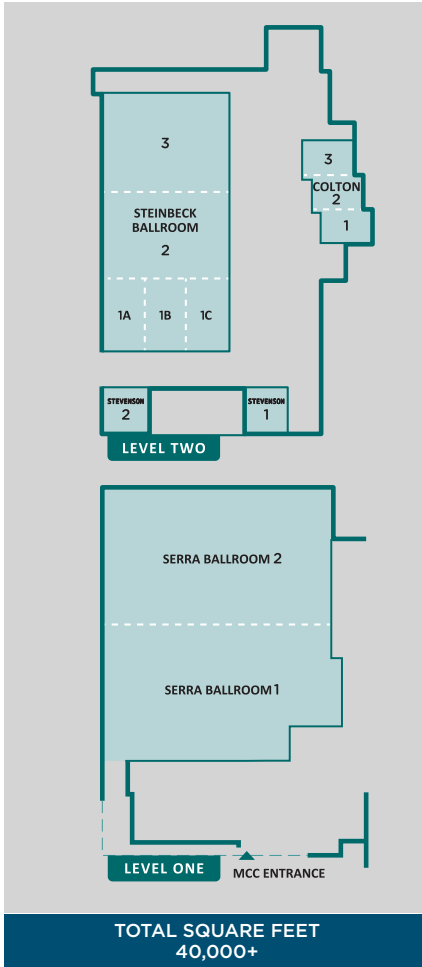

MONTEREY
CONFERENCE CENTER

THE PERFECT WEDDING DESTINATION

The Monterey Conference Center provides a modern and sleek design that compliments any wedding. With multiple ceremony and reception locations, the center can accommodate weddings ranging from a small intimate elopement to elaborate affairs of 1,000 plus. No matter the size or style, your wedding here will be one of timeless elegance.

FIND VENDOR INFORMATION OR REQUEST A FREE PROPOSAL ONLINE:
MontereyConferenceCenter.com/Planning/Weddings

MCC	Size	Square Feet	Ceiling Height	Ceremony Size	Reception Size	
SERRA BALLROOM	135'x140'	19,150	15'	2,000	1,140	
SERRA 1	78'x135'	10,500	15'	750	460	
SERRA 2	64'x135'	8,650	15'	725	450	
STEINBECK BALLROOM	70'x139'	9,730	18'	984	600	
STEINBECK 1	48'x70'	3,430	18'	360	240	
STEINBECK 1A	22'x40'	880	18'	90	60	
STEINBECK 1B	24'x40'	960	18'	96	60	
STEINBECK 1C	22'x40'	880	18'	90	60	
STEINBECK 2	39'x70'	2,730	18'	320	180	
STEINBECK 3	48'x70'	3,430	18'	350	230	
COLTON	29'x57'	1,653	12'	160	110	
COLTON 1	19'x29'	551	12'	50	40	
COLTON 2	19'x29'	551	12'	50	40	
COLTON 3	19'x29'	551	12'	50	40	
STEVENSON 1	23'x22'	506	12'		32	
STEVENSON 2	27'x22'	594	12'		32	
TOTAL SQUARE FEET		40,000+	TOTAL CAPACITY		3,200	CEREMONY CAPACITY
						1,260