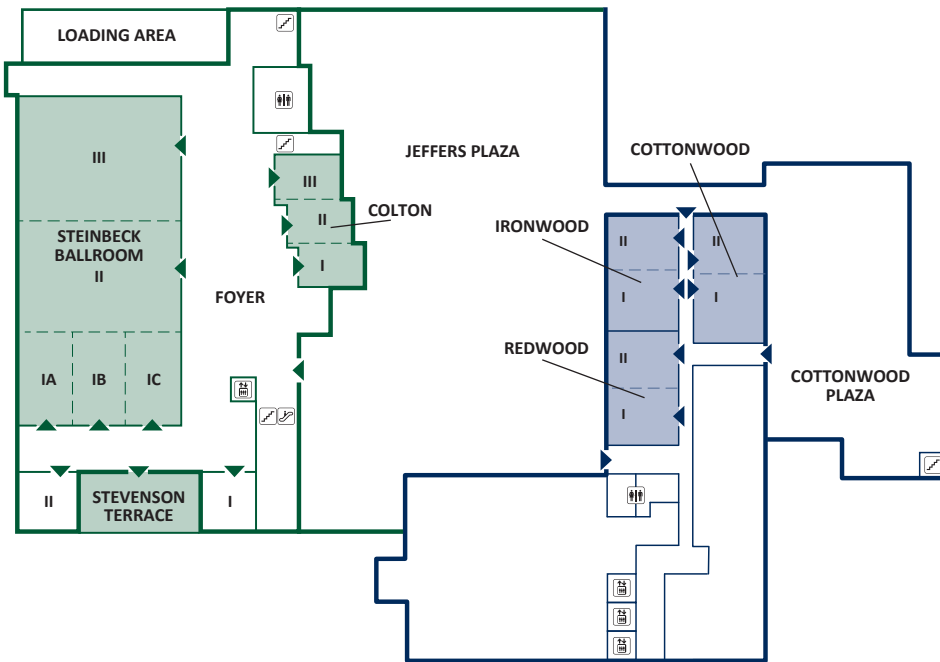

- BOCCE COURTS →
- MEMORY GARDEN →
- CUSTOM HOUSE PLAZA →
- FISHERMAN'S WHARF →

LEVEL THREE Main Building

LEVEL SEVEN Main Building

PORTOLA HOTEL & SPA
 AT MONTEREY BAY

- PORTOLA HOTEL & SPA
- MONTEREY CONFERENCE CENTER
- ↗ ESCALATOR
- ↘ STAIRWAY
- ⊞ ELEVATOR
- ⊞ STAIR ACCESS INTO ROOM
- ♿ RESTROOMS
- ▶ ENTRANCE
- 🔥 FIRE PIT