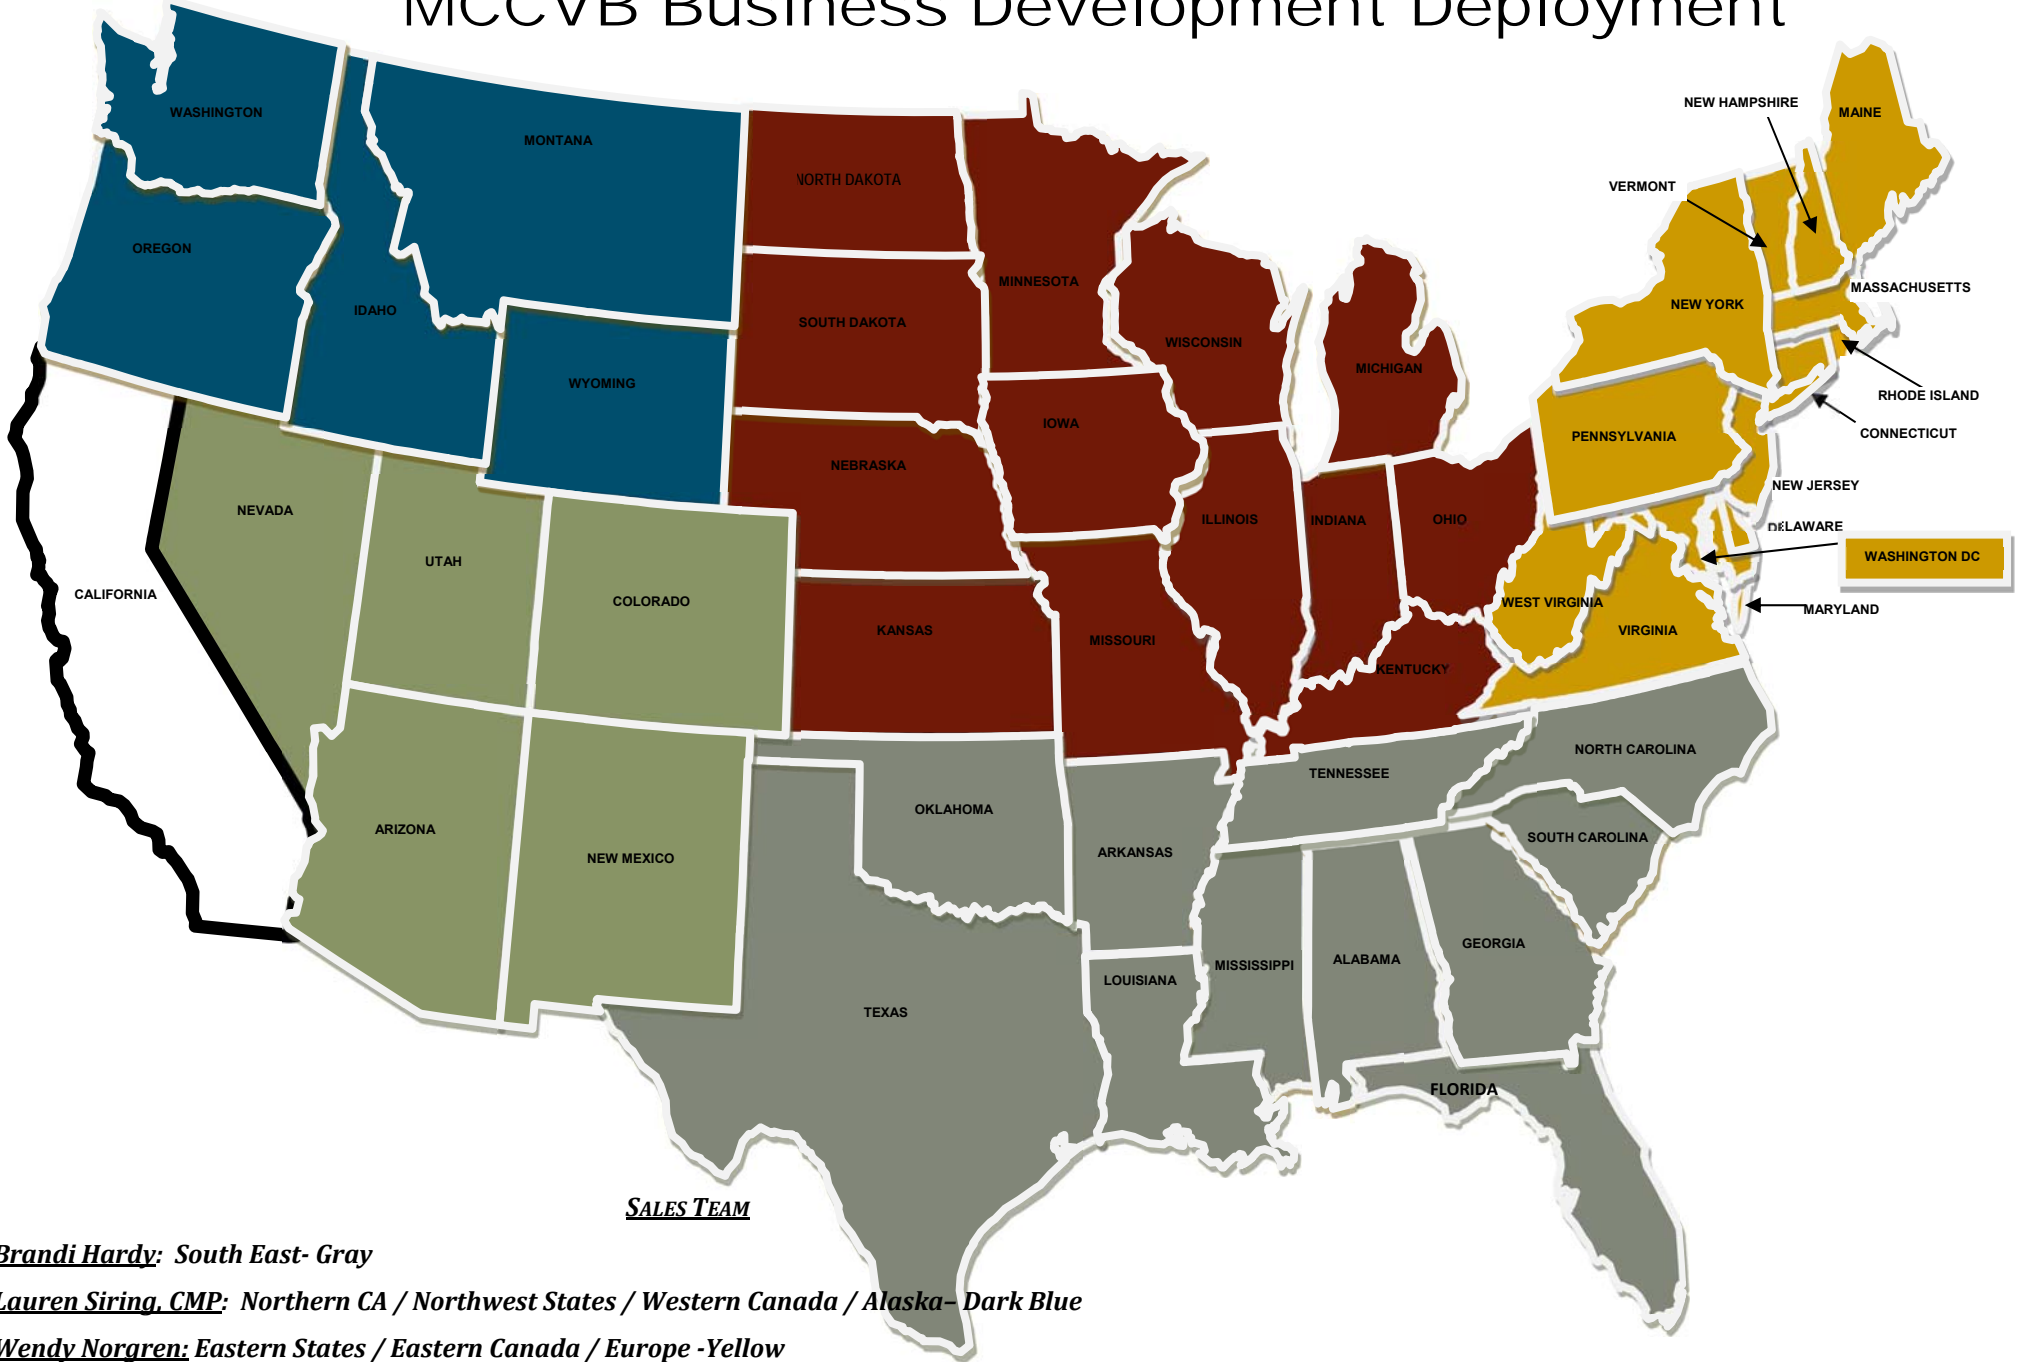

# MCCVB Business Development Deployment

## SALES TEAM

**Brandi Hardy:** South East- Gray

**Lauren Siring, CMP:** Northern CA / Northwest States / Western Canada / Alaska- Dark Blue

**Wendy Norgren:** Eastern States / Eastern Canada / Europe -Yellow

**Aileen Laracuent:** Central States / Central Canada - Red

**Joe Marcy, CMP:** Southern CA (SLO South) / Hawaii / Southwest / Asia- Green

**David Cater:** T&T, Leisure Sales