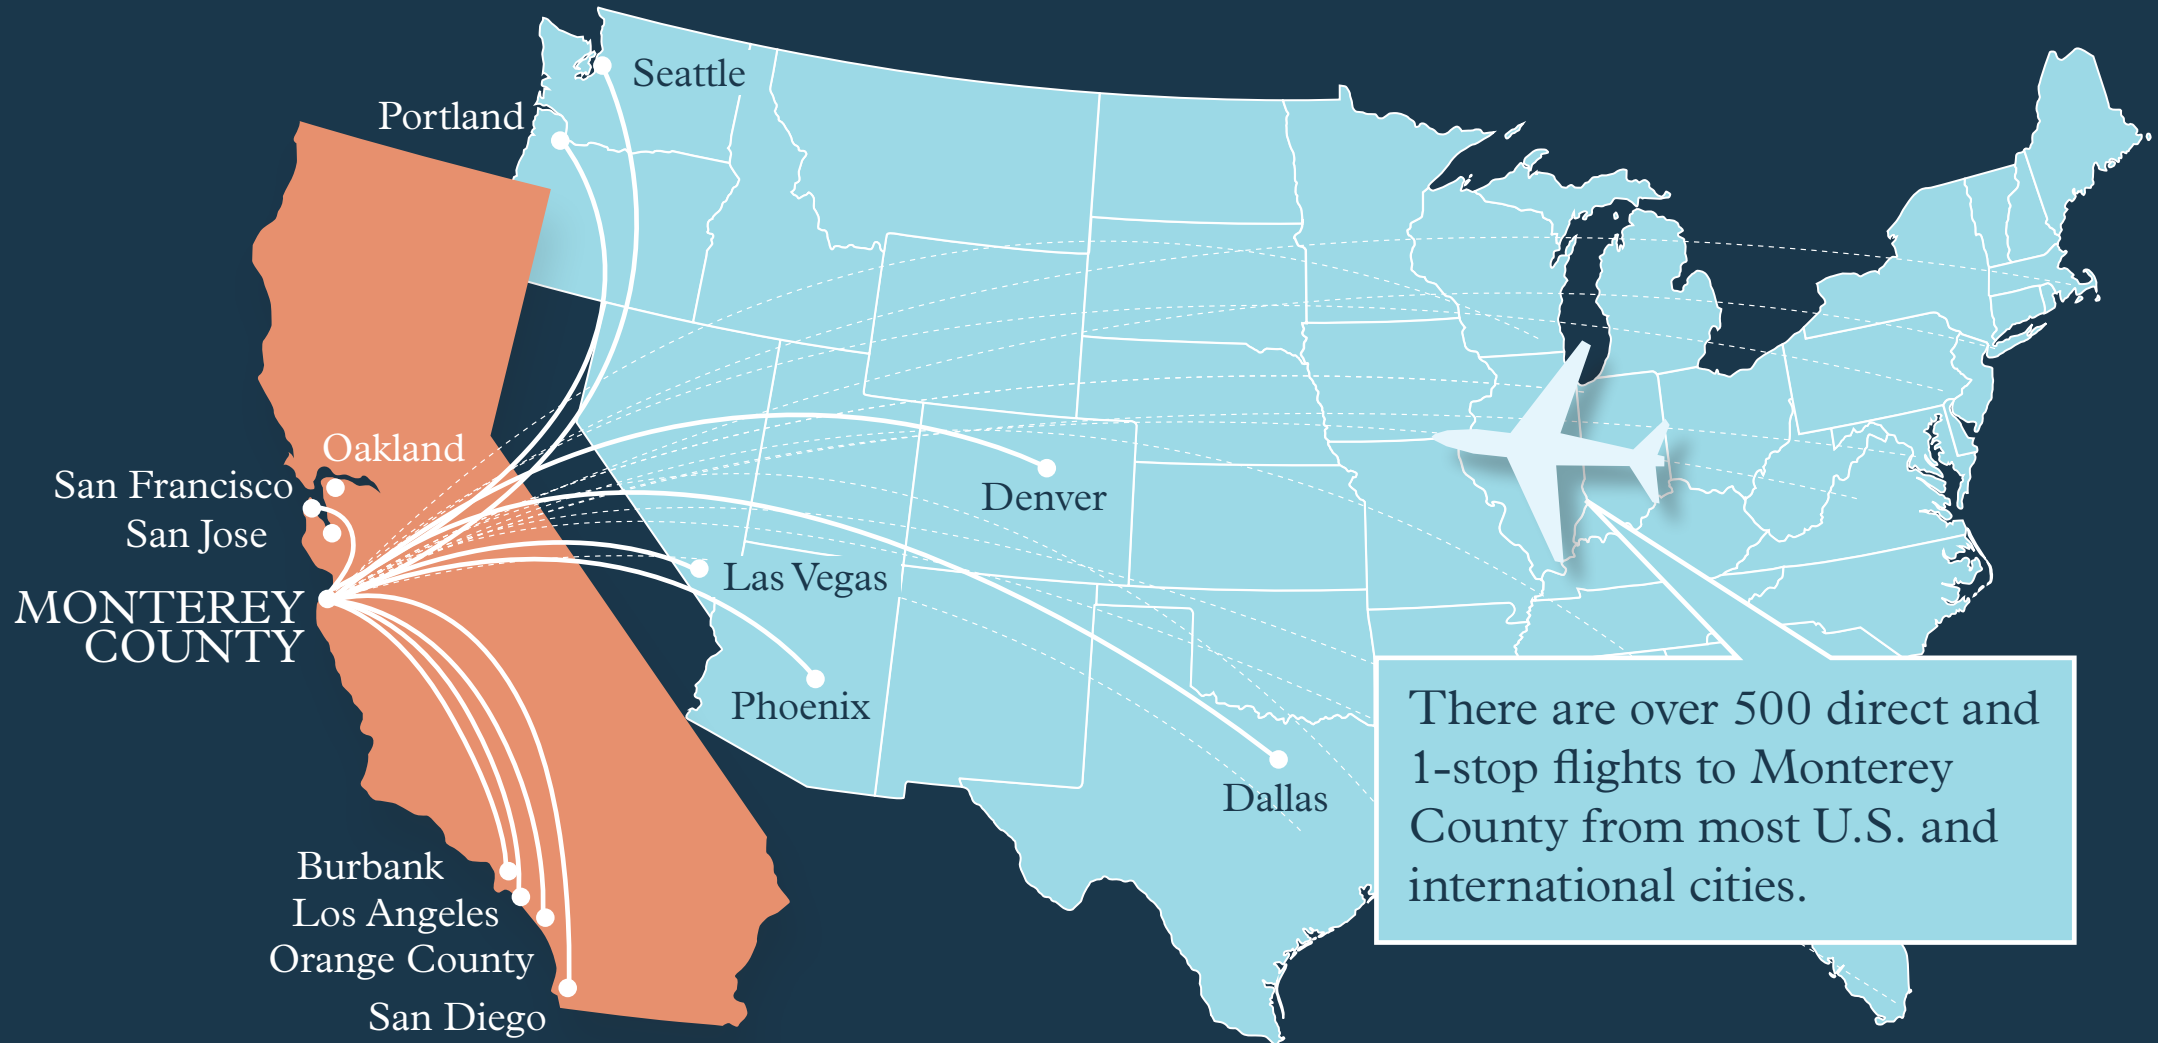

# MONTEREY

CALIFORNIA

INSPIRED MOMENTS IN MEETINGS®

## Closer Than You Think

Imagine your attendees outside the boardroom in beautiful Monterey County, a breathtaking location unlike any other. Depending on where you're coming from, Monterey is just a short scenic drive or direct flight away - which means a transformational meeting experience is just around the corner.

### CARRIERS FLYING DIRECTLY INTO MONTEREY COUNTY:

- Alaska Airlines
- United Airlines
- American Eagle
- Allegiant Air

### DRIVING DISTANCES:

- to SFO: 106 Miles
- to OAK: 105 Miles
- to SJC: 75 Miles

SHUTTLE SERVICES AVAILABLE