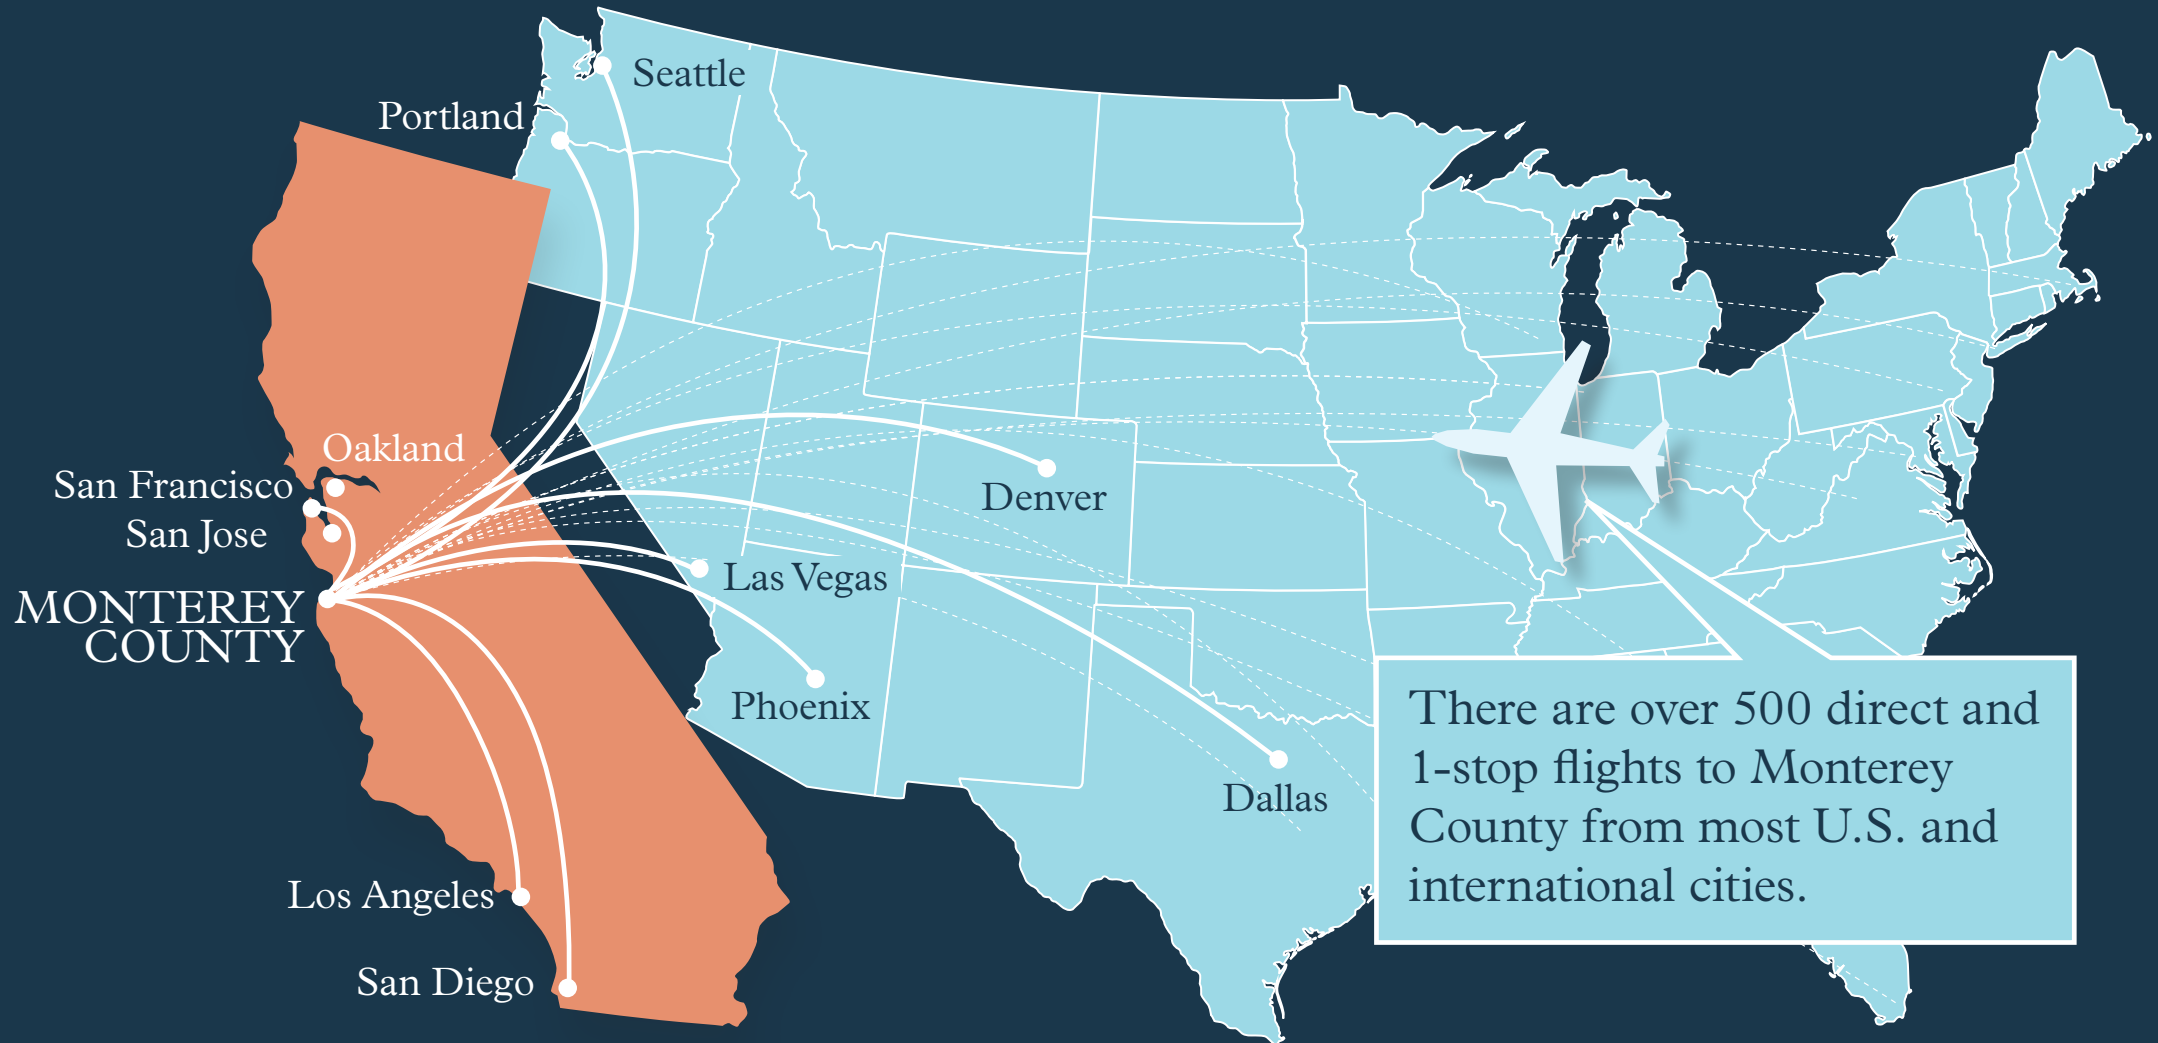

# MONTEREY

CALIFORNIA

INSPIRED MOMENTS IN MEETINGS®

## Closer Than You Think

Imagine your attendees outside the boardroom in beautiful Monterey County, a breathtaking location unlike any other. Depending on where you're coming from, Monterey is just a short scenic drive or direct flight away - which means a transformational meeting experience is just around the corner.

### CARRIERS FLYING DIRECTLY INTO MONTEREY COUNTY:

- Alaska Airlines
- United Airlines
- American Eagle
- Allegiant Air

### DRIVING DISTANCES:

- to SFO: 106 Miles
- to OAK: 105 Miles
- to SJC: 75 Miles

SHUTTLE SERVICES  
AVAILABLE