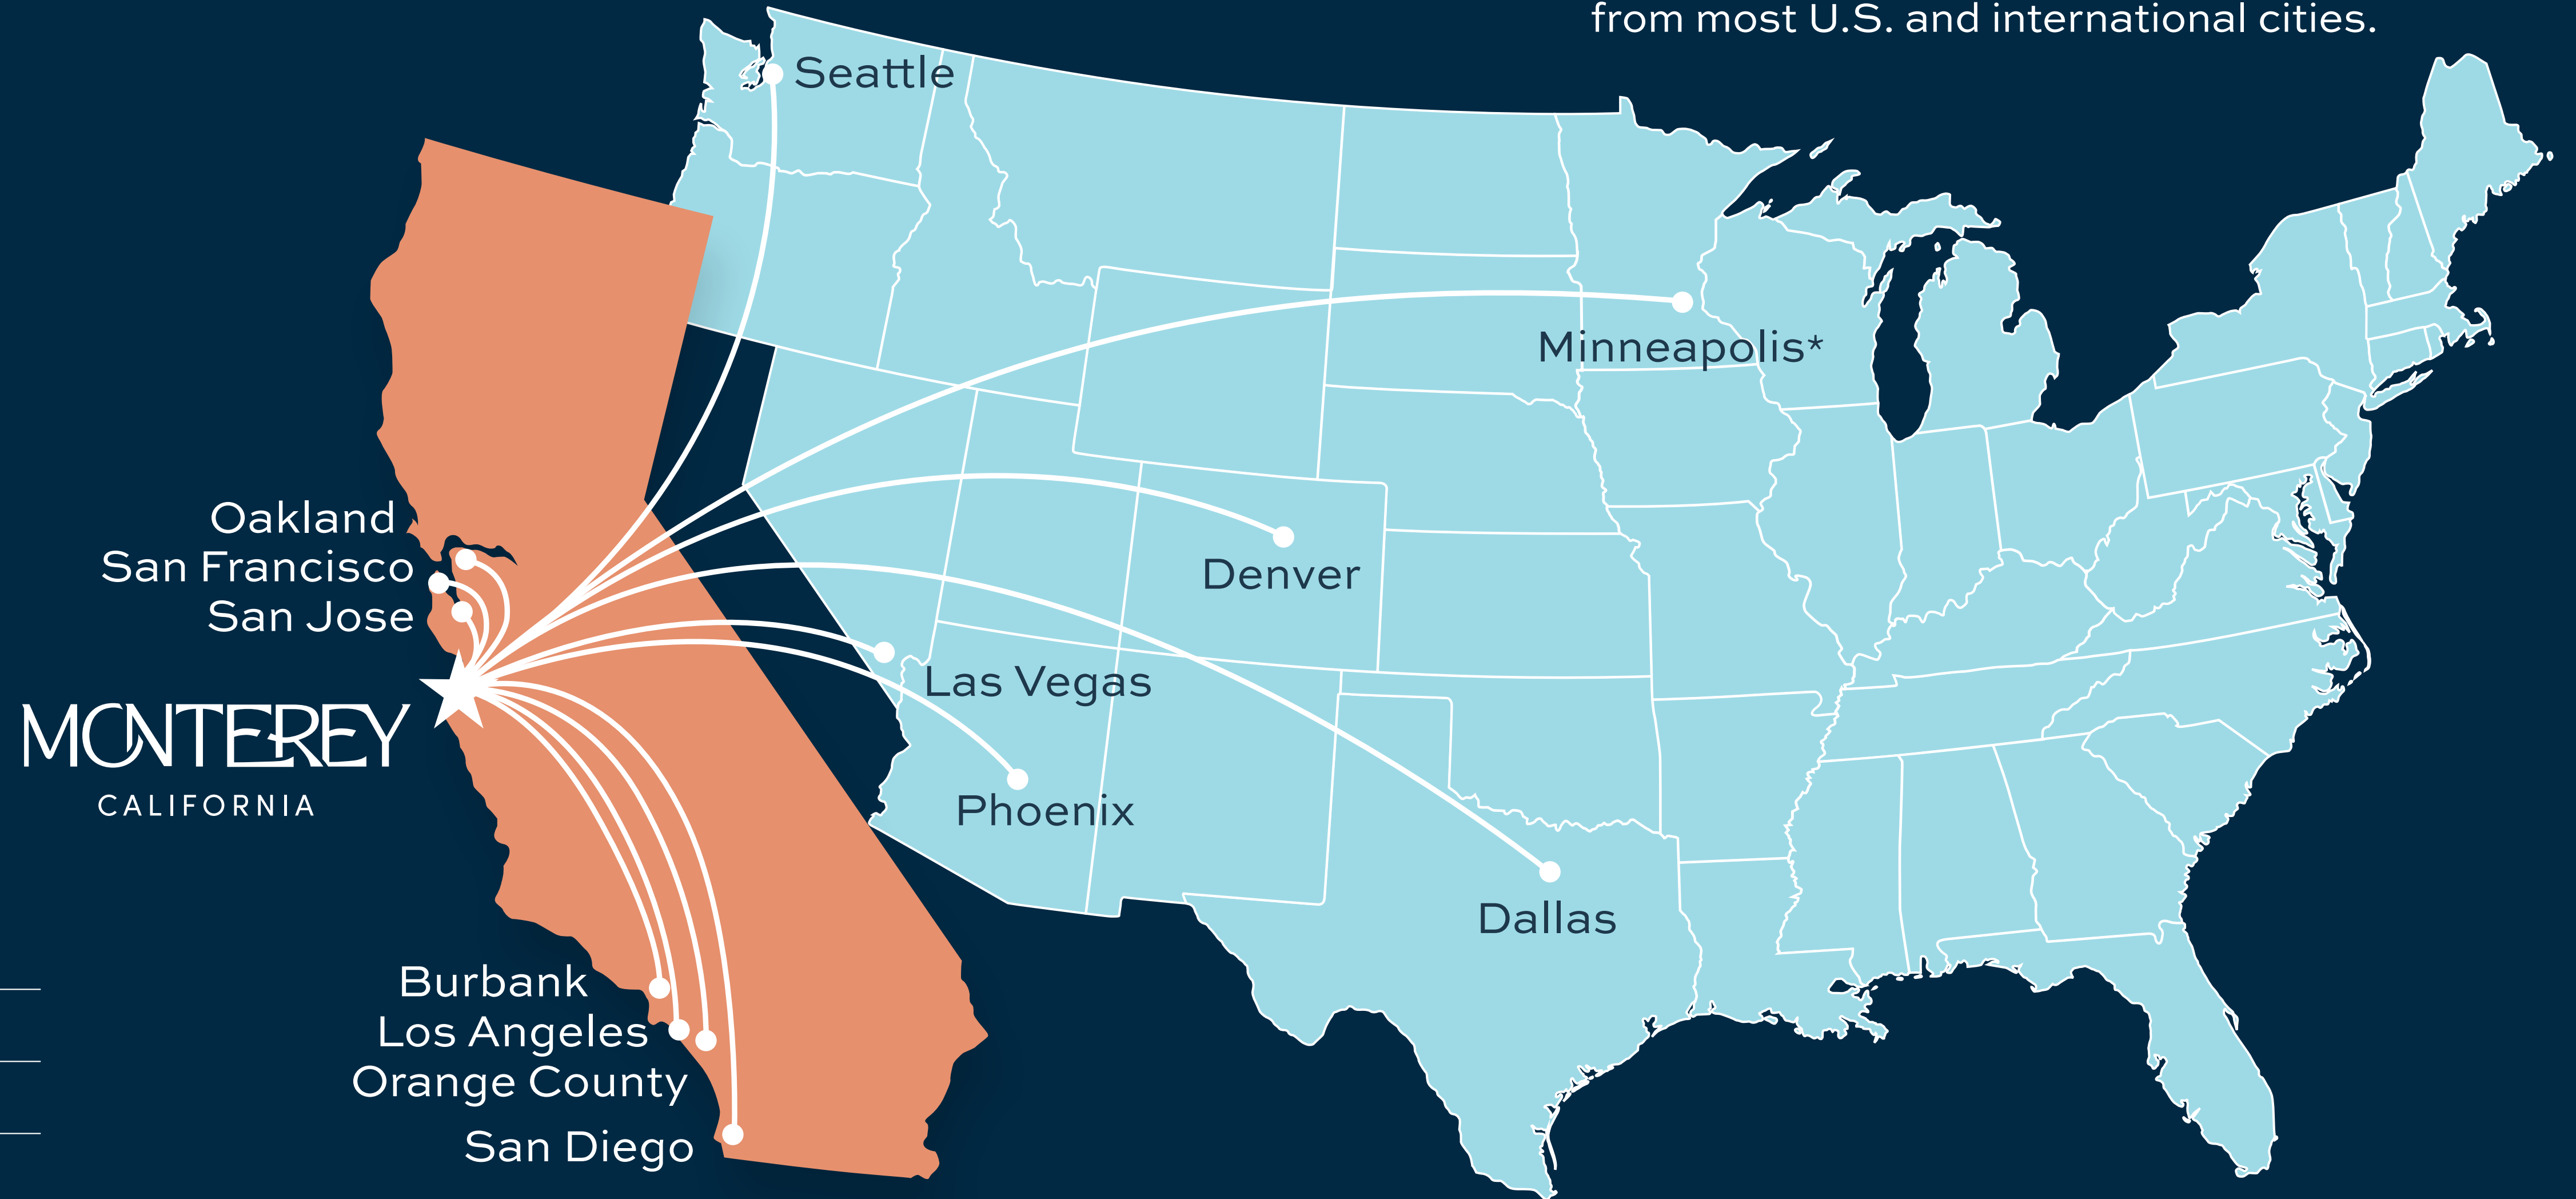

Getting Here

Whether your attendees prefer planes, trains or automobiles, it's easy to get to Monterey County for your next meeting or event.

With service from San Francisco, Los Angeles, San Diego, Las Vegas, Minneapolis, Denver, Dallas, Burbank, Orange County, Seattle and Phoenix. MRY has reach to over 95 domestic and international destinations with just one connection.

Driving Time From:

San Jose	1hr	Sacramento	3hrs
SF/Oakland	2hrs	Los Angeles	5hrs

There are over 500 direct and 1-stop flights to Monterey County from most U.S. and international cities.

*Flights plan to run August 8th through October.