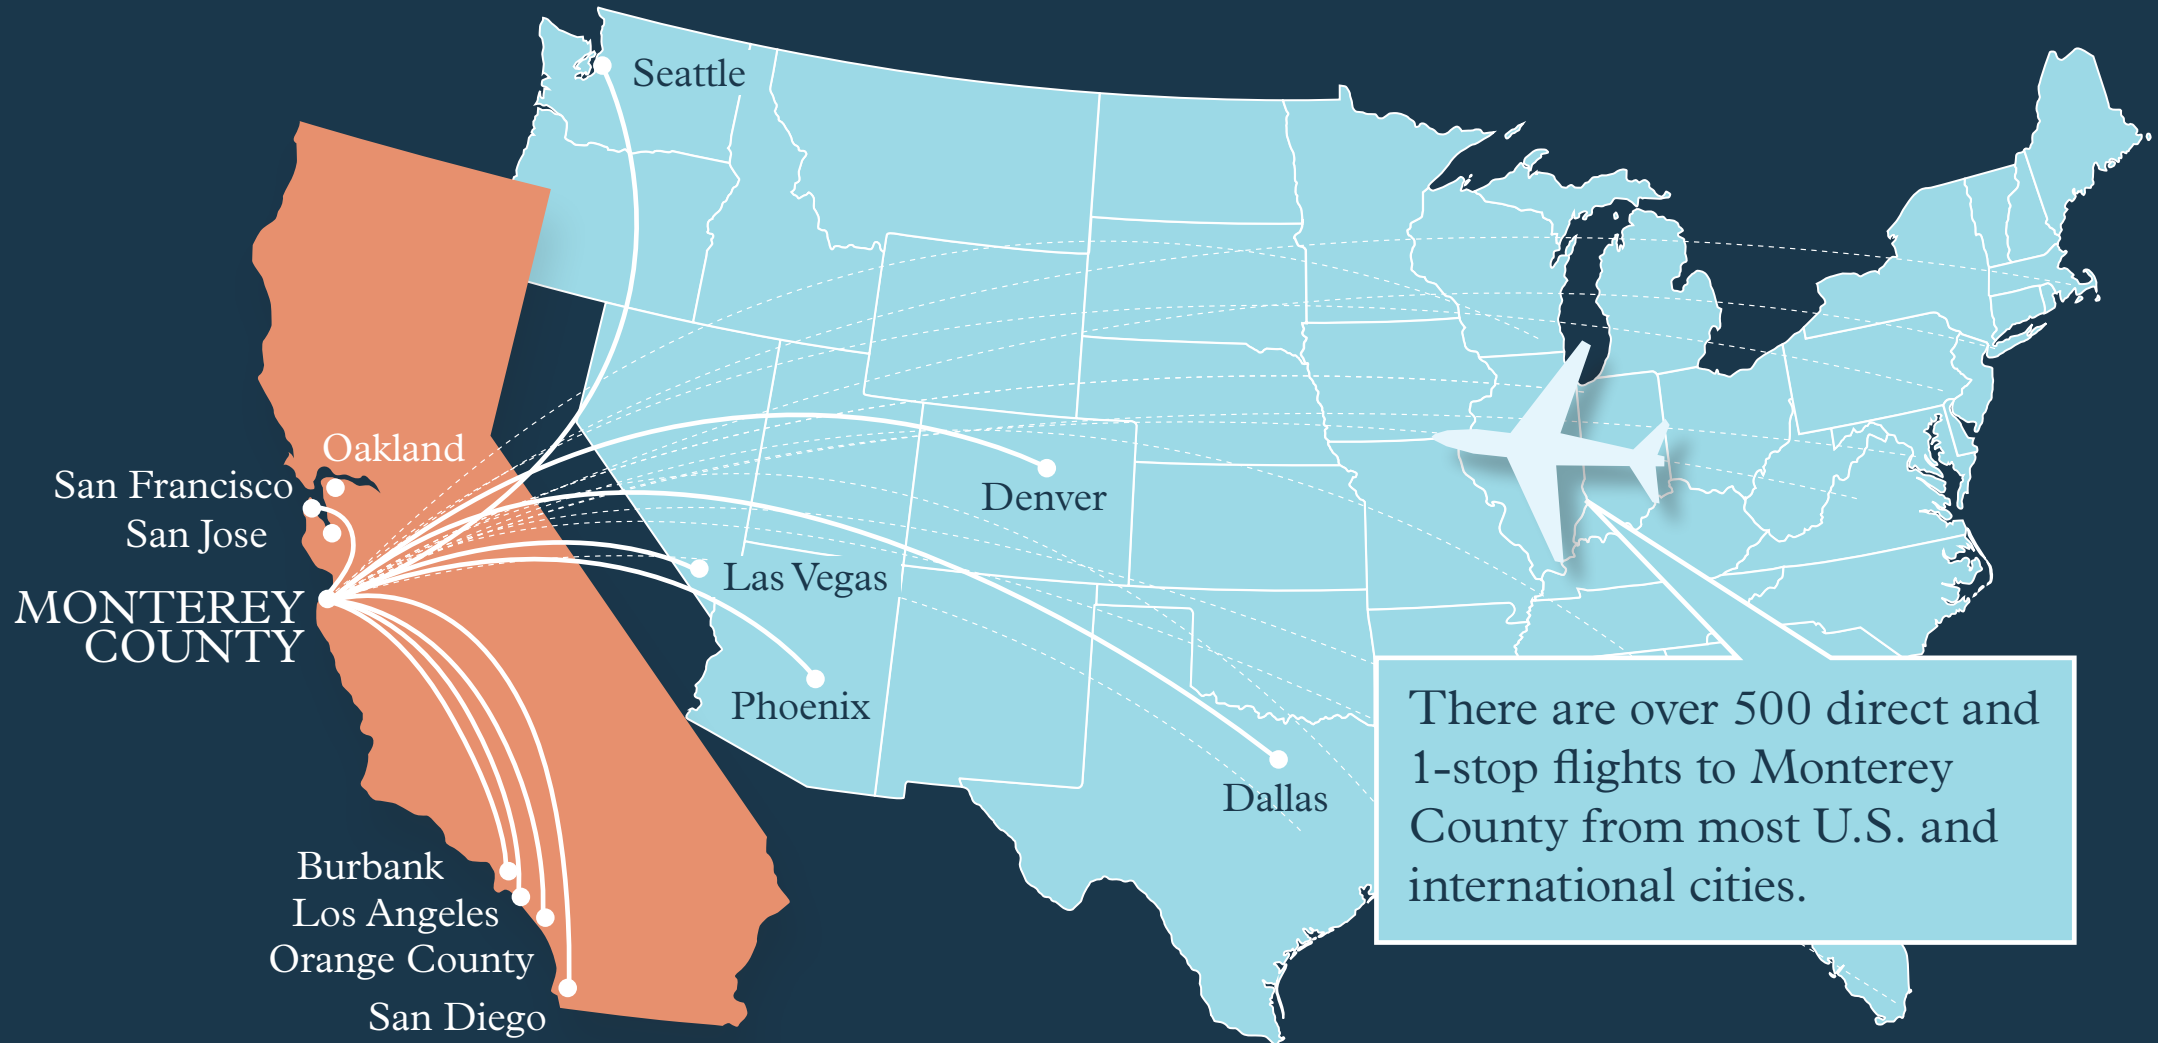

# MONTEREY MEETINGS

ALL INSPIRED

## Closer Than You Think

Imagine your attendees outside the boardroom in beautiful Monterey County, a breathtaking location unlike any other. Depending on where you're coming from, Monterey is just a short scenic drive or direct flight away - which means a transformational meeting experience is just around the corner.

### CARRIERS FLYING DIRECTLY INTO MONTEREY COUNTY:

- Alaska Airlines
- United Airlines
- American Eagle
- Allegiant Air

### DRIVING DISTANCES:

- to SFO: 106 Miles
- to OAK: 105 Miles
- to SJC: 75 Miles

SHUTTLE SERVICES AVAILABLE