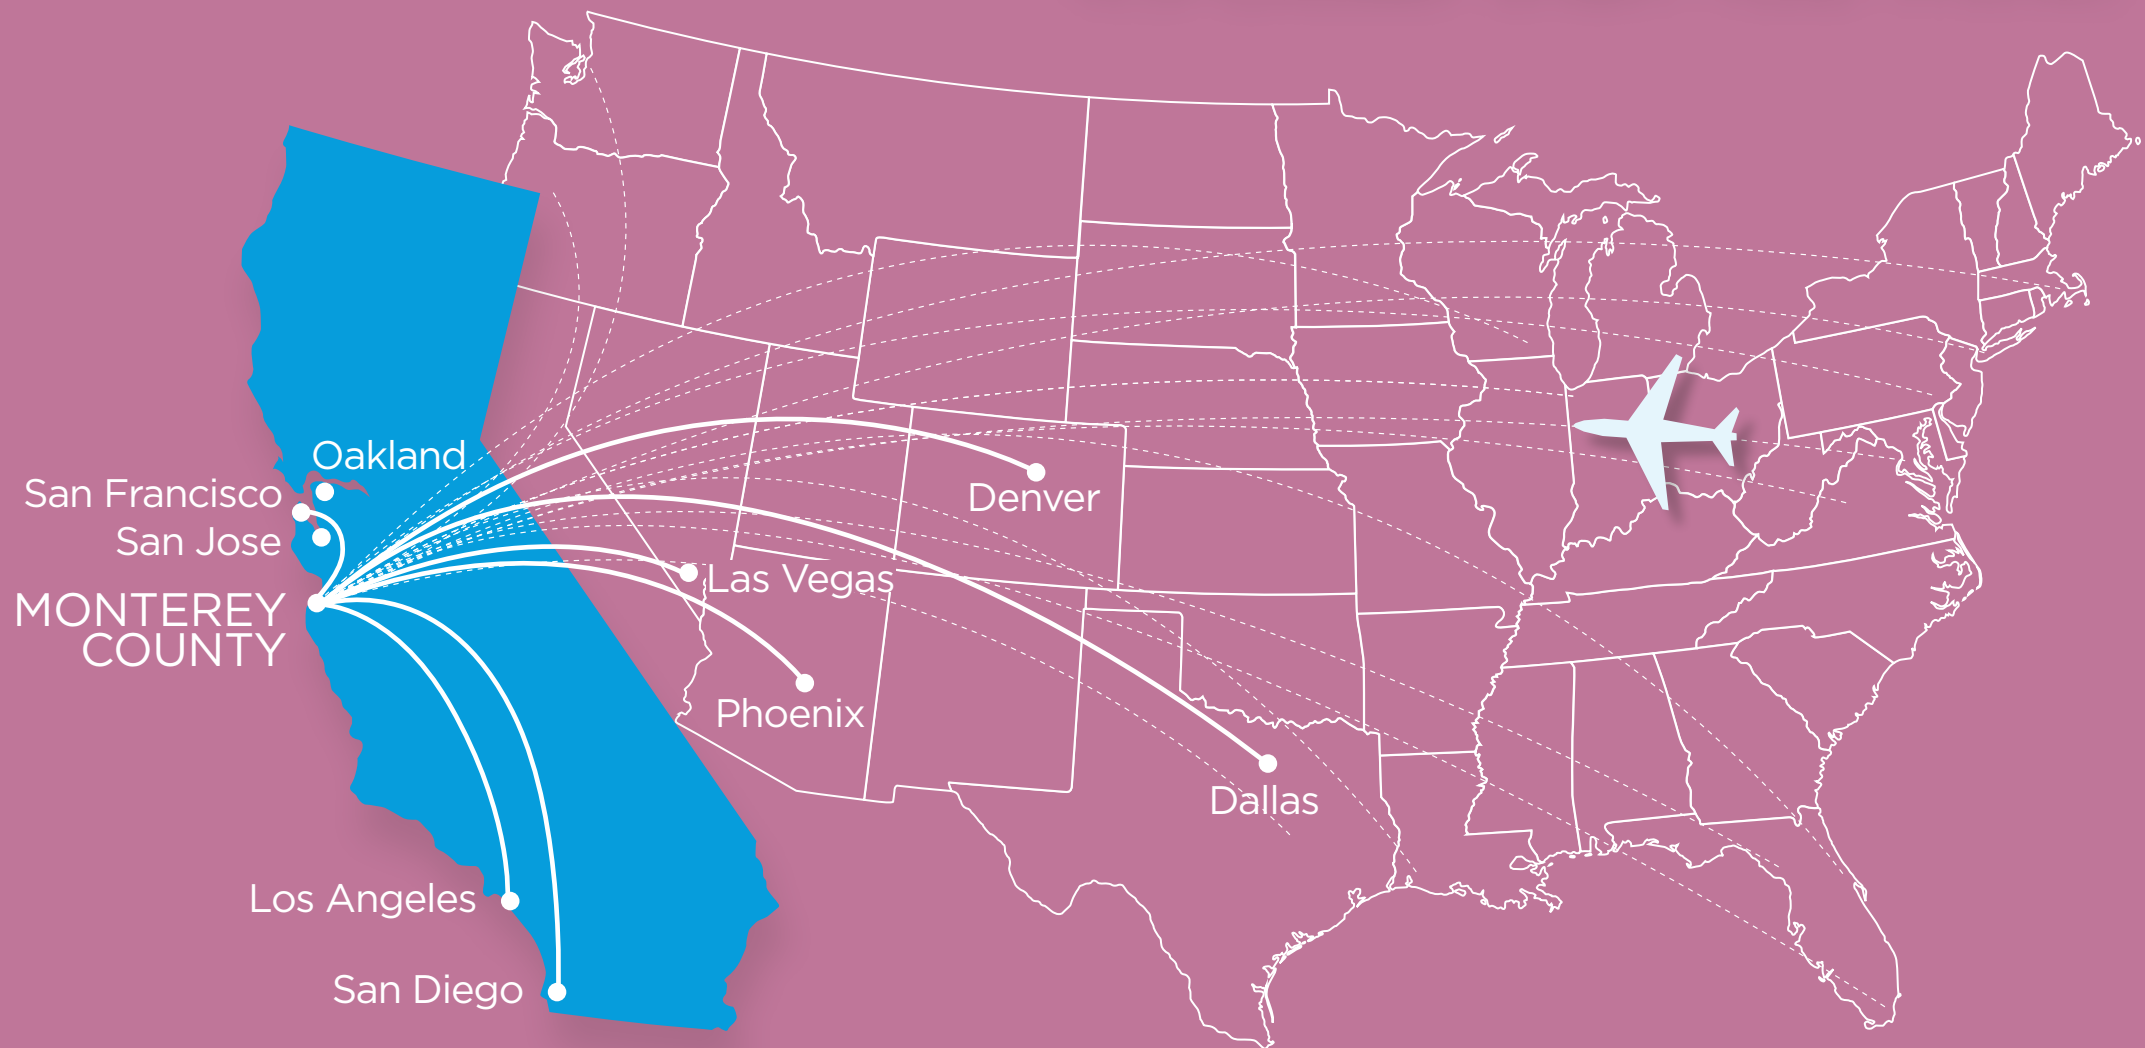

# Inspiration:

It's Closer than You Think!

Imagine your attendees outside the boardroom in beautiful Monterey County, a breathtaking location unlike any other. Depending on where you're coming from, Monterey is just a short scenic drive or direct flight away - which means a transformational meeting experience is just around the corner.

## CARRIERS FLYING DIRECTLY INTO MONTEREY COUNTY:

- Alaska Airlines
- United Airlines
- American Eagle
- Allegiant Air

## DRIVING DISTANCES:

to SFO: 106 Miles  
to OAK: 105 Miles  
to SJC: 75 Miles

SHUTTLE SERVICES  
AVAILABLE