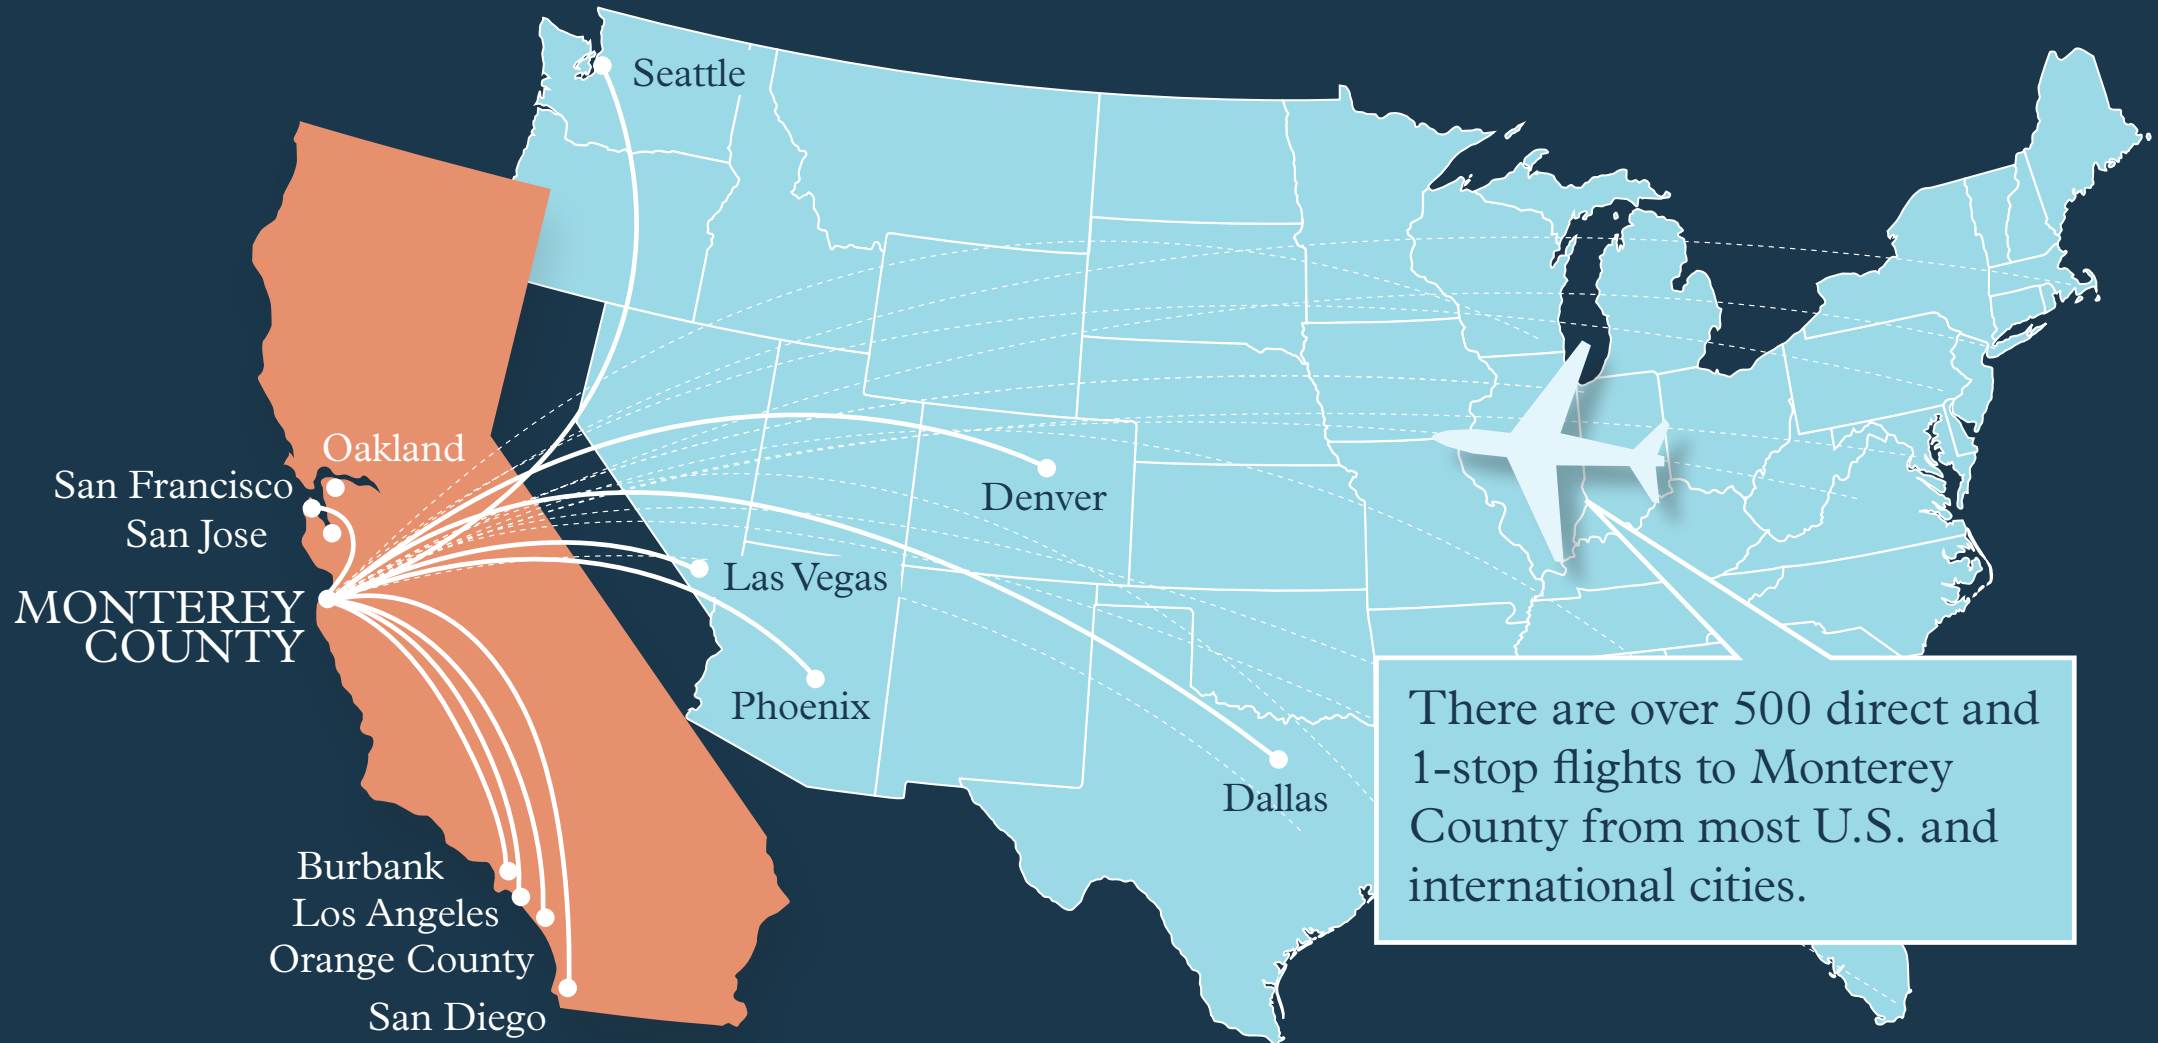

MONTEREY MEETINGS

ALL INSPIRED

Closer Than You Think

Imagine your attendees outside the boardroom in beautiful Monterey County, a breathtaking location unlike any other. Depending on where you're coming from, Monterey is just a short scenic drive or direct flight away - which means a transformational meeting experience is just around the corner.

CARRIERS FLYING DIRECTLY INTO MONTEREY COUNTY:

- Alaska Airlines
- United Airlines
- American Eagle
- Allegiant Air

DRIVING DISTANCES:

- to SFO: 106 Miles
- to OAK: 105 Miles
- to SJC: 75 Miles

SHUTTLE SERVICES AVAILABLE