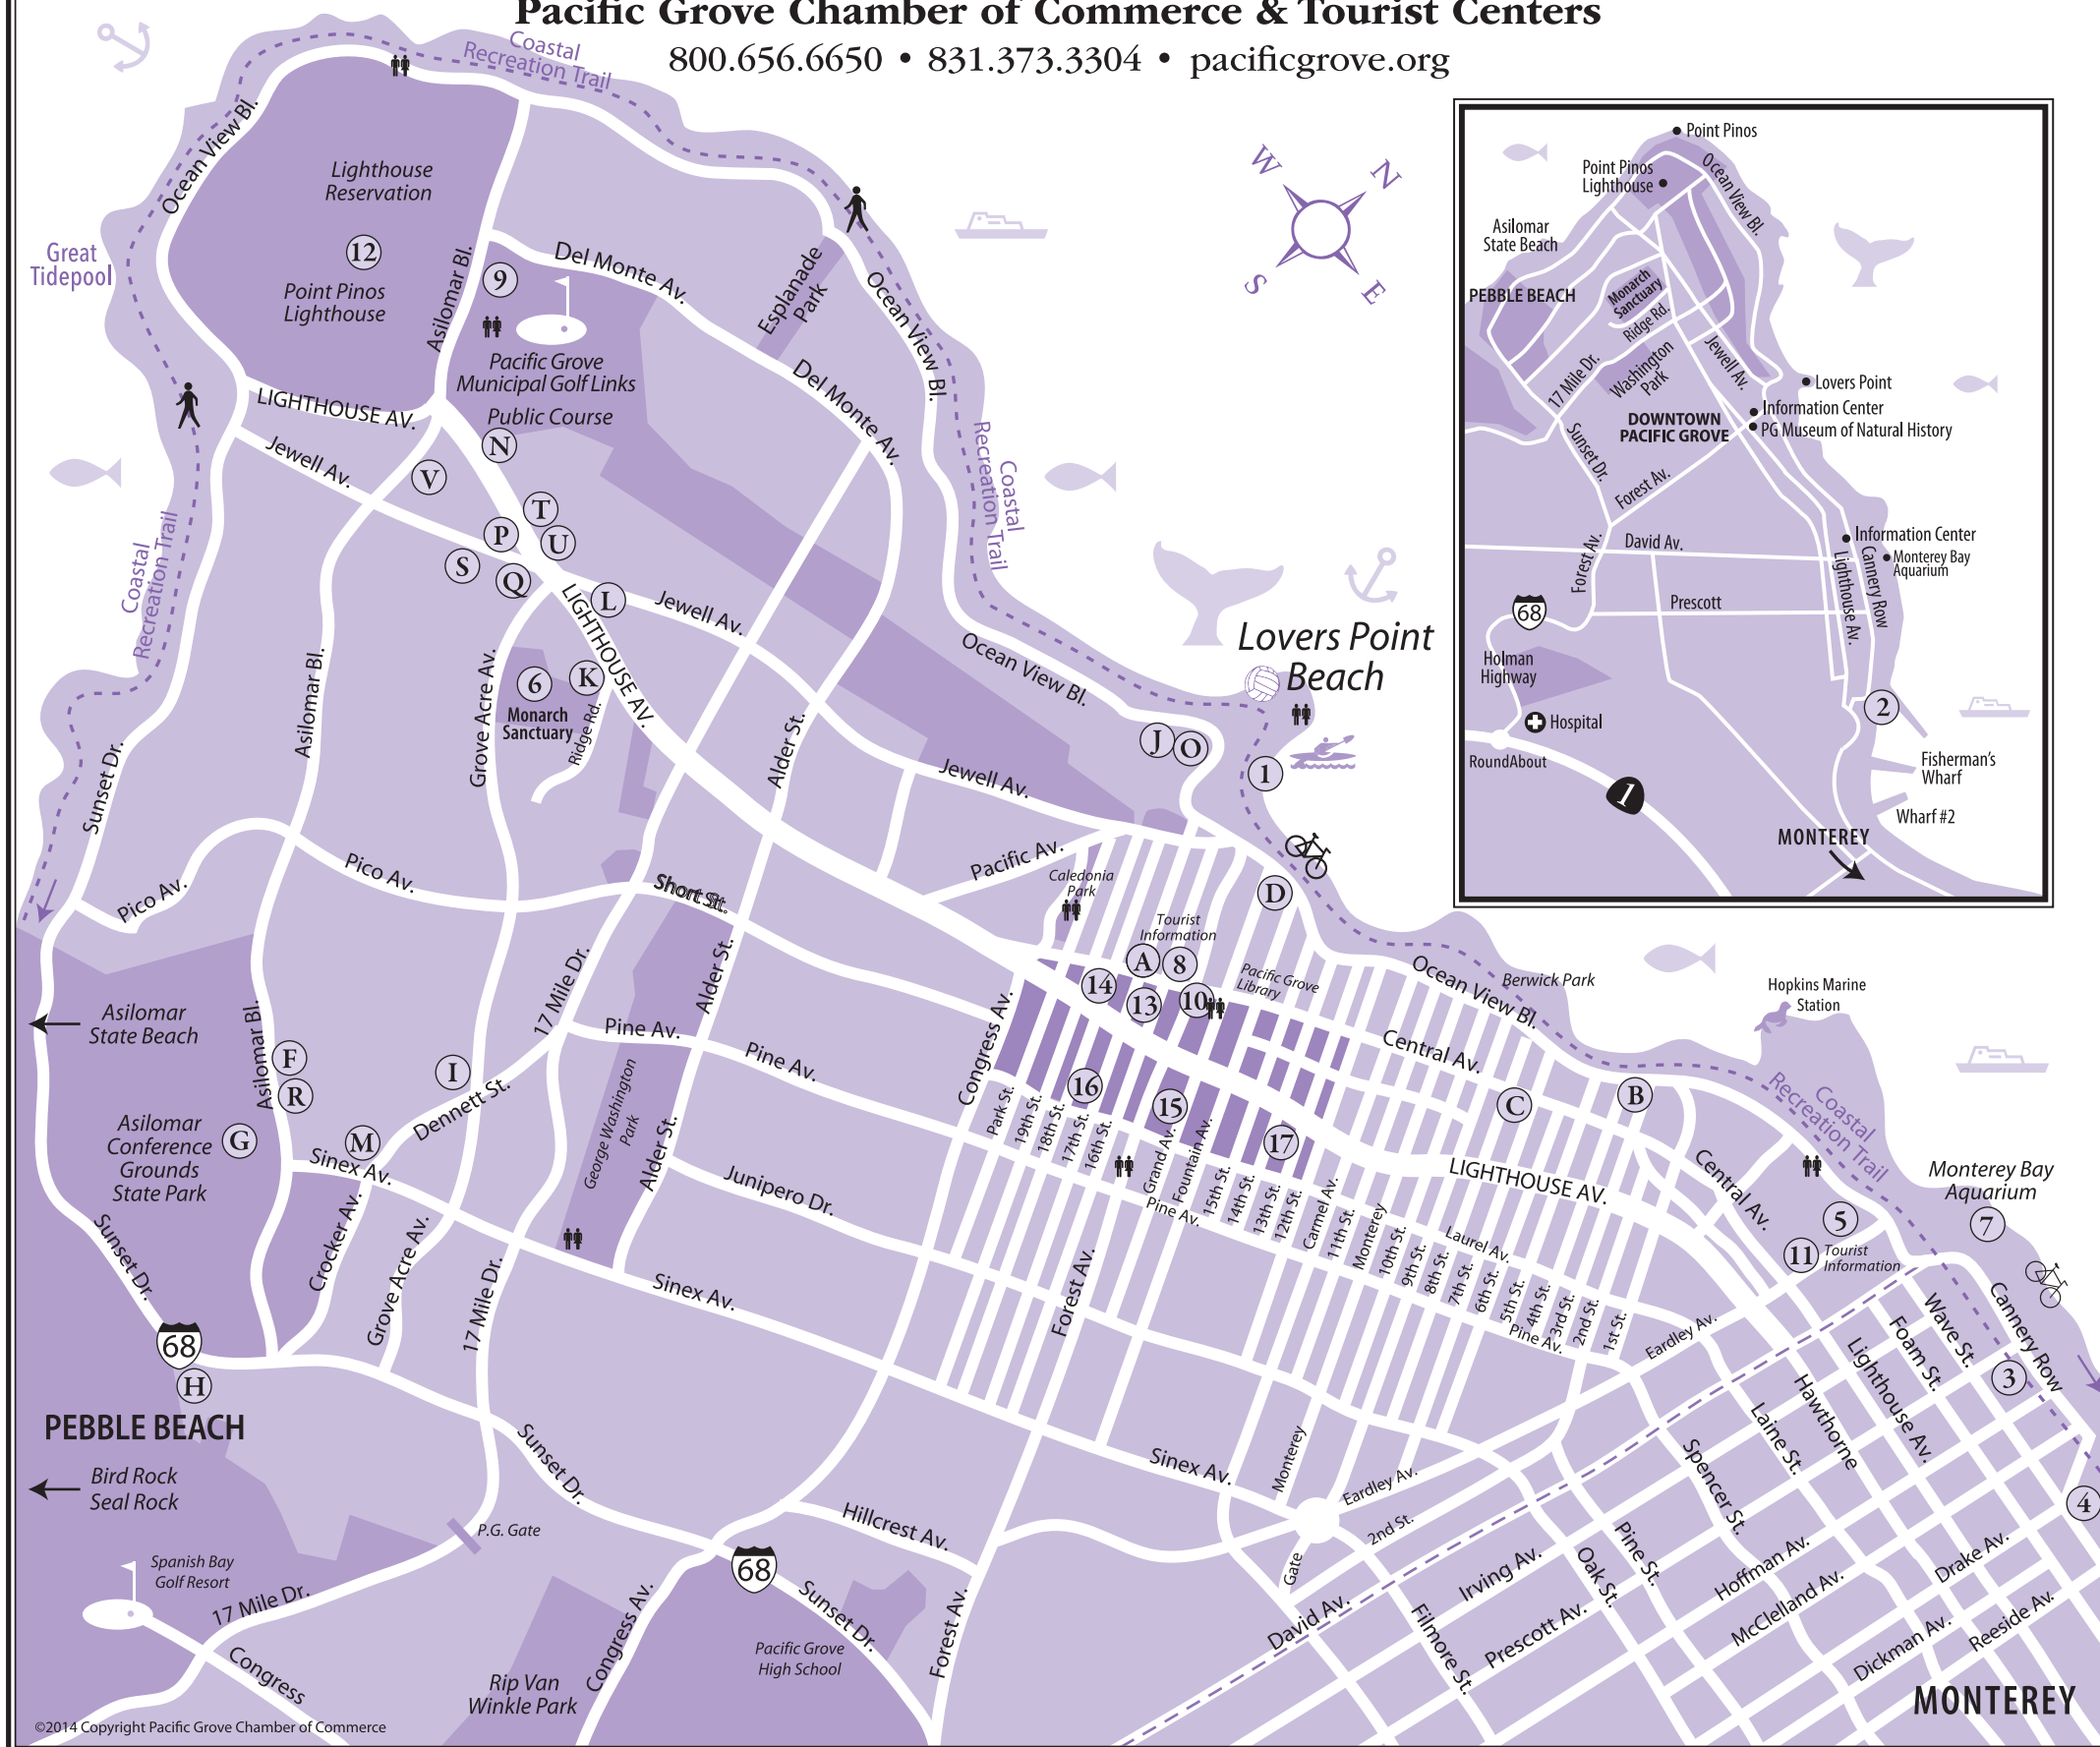

Welcome to Pacific Grove

Pacific Grove Chamber of Commerce & Tourist Centers

800.656.6650 • 831.373.3304 • pacificgrove.org

BED & BREAKFAST INNS

A CENTRELLA INN

612 Central Ave.
800-233-3372
centrellainn.com

B MARTINE INN

255 Ocean View Blvd.
831-373-3388
martineinn.com

C THE OLD ST. ANGELA INN

321 Central Ave.
831-372-3246
oldstangelainn.com

D SEVEN GABLES INN

555 Ocean View Blvd.
(corner Fountain Ave.)
831-372-4341
thesevengablesinn.com

VACATION RENTALS

SANCTUARY VACATION RENTALS, INC.

888 Munras Ave., Ste. 100
Monterey
831-920-5066
SanctuaryVacationRentals.com

Follow @PGChamber on:

#PacificGrove

HOTELS & MOTELS

F ANDRIL FIREPLACE COTTAGES

569 Asilomar Blvd.
831-375-0994
andrilocottages.com

G ASILOMAR CONFERENCE GROUNDS

800 Asilomar Ave.
888-635-5310
visitasilomar.com

H BEACHCOMBER INN & RESTAURANT AT ASILOMAR BEACH

1996 Sunset Drive
831-333-9700
montereypeninsulainns.com

I BEST WESTERN INN & SUITES PACIFIC GROVE

660 Dennett Ave.
831-373-8777
montereypgbw.com

J BORG'S OCEAN FRONT MOTEL

635 Ocean View Blvd.
831-375-2406
borgsoceanfrontmotel.com

K BUTTERFLY GROVE INN

1073 Lighthouse Ave.
831-250-8191
butterflygroveinn.com

L CLARION-WILKIE'S INN

1038 Lighthouse Ave.
866-372-5960
wilkieinn.com

M DEER HAVEN INN

750 Crocker Ave.
831-373-7784
deerhaveninn.com

N LIGHTHOUSE LODGE & COTTAGES

1150 Lighthouse Ave.
1-800-858-1249
831-655-2111
lighthouselodgescottages.com

O LOVERS POINT INN

625 Ocean View Blvd.
831-373-4771
loverspointinnpg.com

P MONARCH RESORT

1111 Lighthouse Ave.
831-646-8885
monarchresortmontereybay.com

Q MONTEREY PENINSULA INN

1101 Lighthouse Ave.
831-372-3431
montereypeninsulainn.com

R PACIFIC GARDENS INN

701 Asilomar Ave.
831-646-9414
pacificgardensinn.com

S PINE ACRES LODGE

1150 Jewell Ave.
831-372-6651
pineacreslodge.com

T THE OLYMPIA LODGE

1140 Lighthouse Ave.
831-373-2777
theolympiailodge.com

U SEA BREEZE INN & COTTAGES

1100 Lighthouse Ave.
831-372-7771
montereyinns.com

V SUNSET INN

133 Asilomar Blvd.
831-375-3529
gosunsetinn.com

ATTRACTIONS/ACTIVITIES

ADVENTURES BY THE SEA

1. 1 Lovers Point on the beach
   831-241-1125
2. 2 32 Cannery Row
   831-372-1807
3. 3 685 Cannery Row
   831-655-2453
4. 4 299 Cannery Row
   831-372-1807
   adventuresbythesea.com

5 BIG SUR ADVENTURES

125 Ocean View Blvd. #122
831-244-0169
BikeBigSur.com

6 MONARCH SANCTUARY

Ridge Rd. off Lighthouse Ave.

7 MONTEREY BAY AQUARIUM

886 Cannery Row
831-648-4800
montereybayaquarium.org

584 Central Ave.
831-372-3304
pacificgrove.org

9 PACIFIC GROVE GOLF LINKS

77 Asilomar Blvd.
Golf Shop/Reservations
831-648-5775
playpacificgrove.com

10 PACIFIC GROVE MUSEUM OF NATURAL HISTORY

165 Forest Ave.
831-648-5716
pgmuseum.org

11 PACIFIC GROVE TOURIST INFORMATION CENTER

100 Central Ave.
831-324-4668
pacificgrove.org

8 PACIFIC GROVE WALKING TOUR

584 Central Ave.
831-373-3304

12 POINT PINOS LIGHTHOUSE

Northern-most tip of the Monterey Peninsula
831-648-3176
pgmuseum.org

REALTORS

13 ANNETTE BOGGS REALTOR, COLDWELL BANKER, BRE #01317801