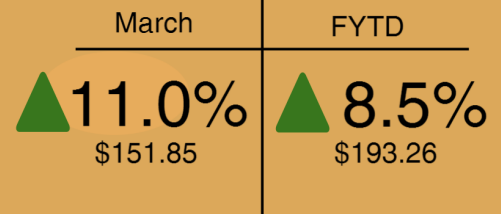

MONTEREY

Grab life by the moments:

Smith Travel Research 2014-2017 Performance Report

March 2017

Overall

Group

Occupancy

FYTD Compset Growth Ranking: **5** 2015 **3** 2017

FYTD Compset Growth Ranking: **11** 2015 **8** 2017

ADR

FYTD Compset Growth Ranking: **9** 2015 **10** 2017

FYTD Compset Growth Ranking: **10** 2015 **11** 2017

RevPAR

FYTD Compset Growth Ranking: **8** 2015 **8** 2017