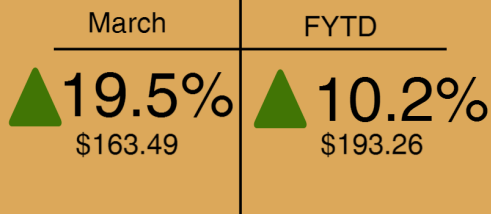

MONTEREY

Grab life by the moments:

Smith Travel Research 2014-2017 Performance Report

March 2017

Overall

Group

Occupancy

FYTD Compset Growth Ranking: **5** 2015 **3** 2017

FYTD Compset Growth Ranking: **11** 2015 **8** 2017

ADR

FYTD Compset Growth Ranking: **9** 2015 **10** 2017

FYTD Compset Growth Ranking: **10** 2015 **11** 2017

RevPAR

FYTD Compset Growth Ranking: **8** 2015 **8** 2017