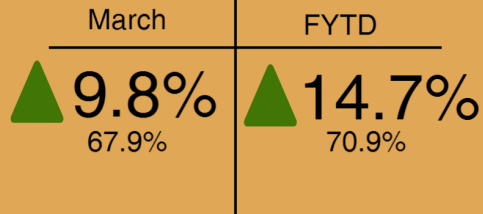

MONTEREY

Grab life by the moments:

Smith Travel Research 2014-2017 Performance Report

March 2017

Overall

Group

Occupancy

FYTD Compset Growth Ranking: **5** 2015 **3** 2017

FYTD Compset Growth Ranking: **11** 2015 **8** 2017

ADR

FYTD Compset Growth Ranking: **9** 2015 **10** 2017

FYTD Compset Growth Ranking: **10** 2015 **11** 2017

RevPAR

FYTD Compset Growth Ranking: **8** 2015 **8** 2017