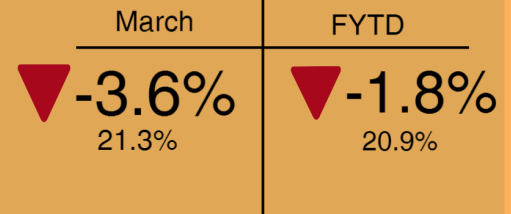

MONTEREY

Grab life by the moments:

Smith Travel Research 2014-2017 Performance Report

March 2017

Overall

Group

Occupancy

FYTD Compset Growth Ranking: **5** 2015 **3** 2017

FYTD Compset Growth Ranking: **11** 2015 **8** 2017

ADR

FYTD Compset Growth Ranking: **9** 2015 **10** 2017

FYTD Compset Growth Ranking: **10** 2015 **11** 2017

RevPAR

FYTD Compset Growth Ranking: **8** 2015 **8** 2017